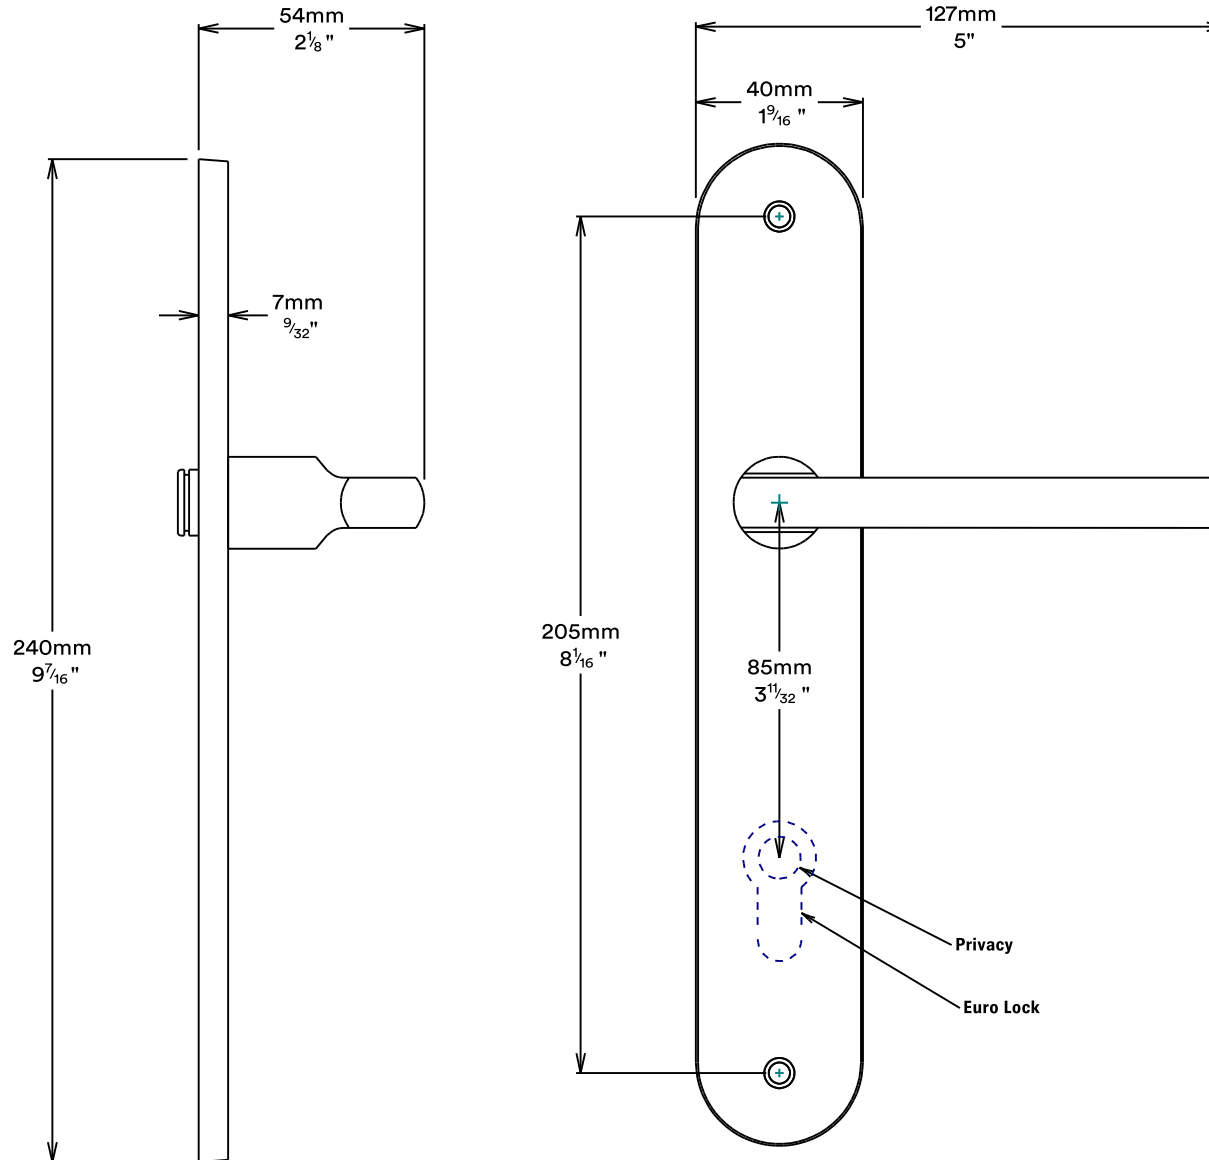

Door Lever Baltimore Oval

iver