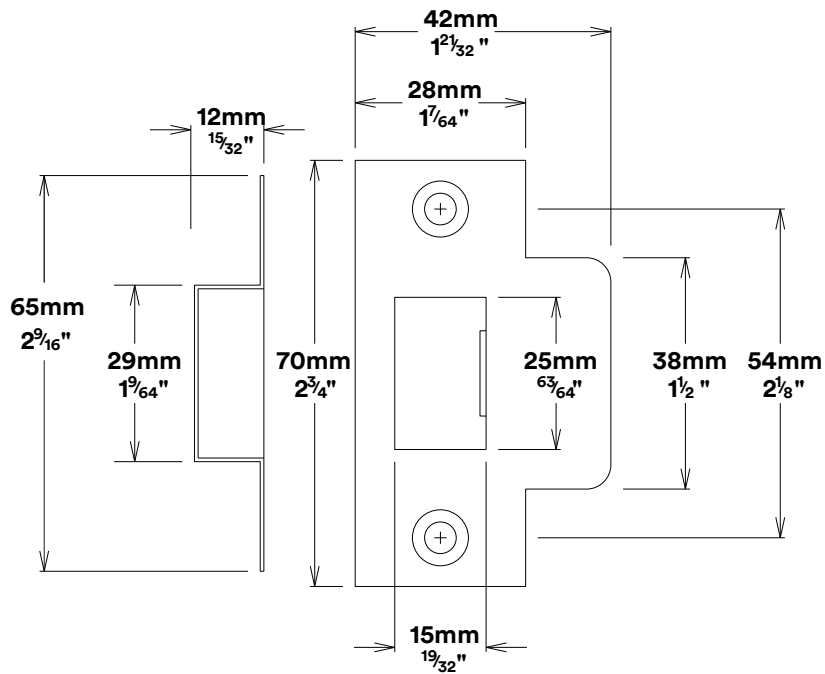

Door Lever Baltimore Oval

iver

Tube Latch Split Cam & 'T' Striker

Dust Box & Striker

Tube Latch & Faceplate