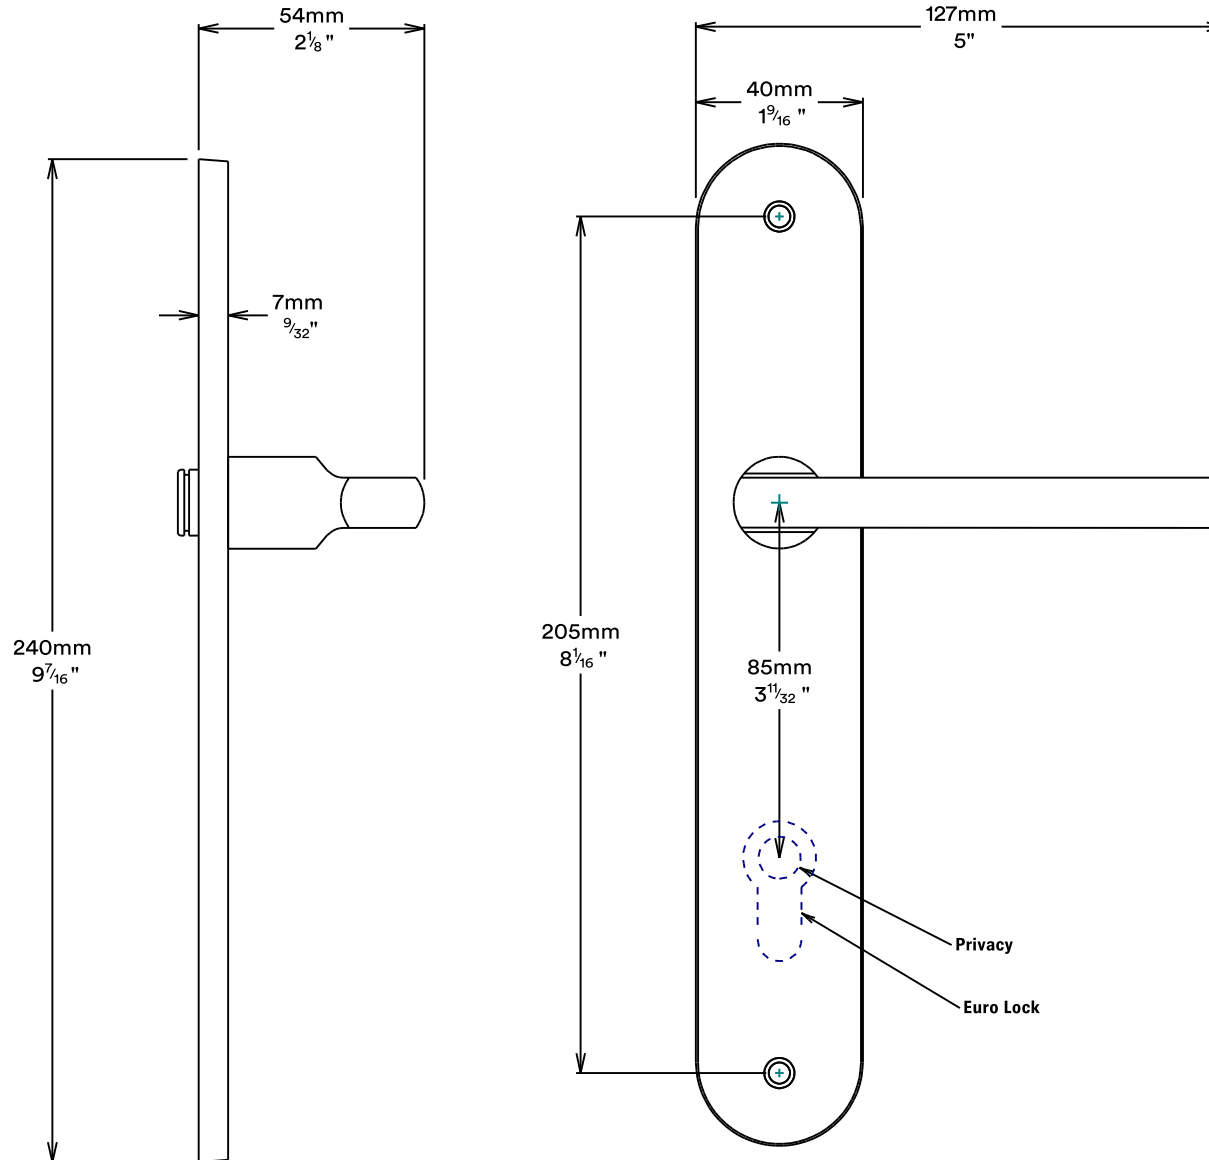

Door Lever Baltimore Oval

iver

Tube Latch Split Cam & 'T' Striker

Dust Box & Striker

Tube Latch & Faceplate