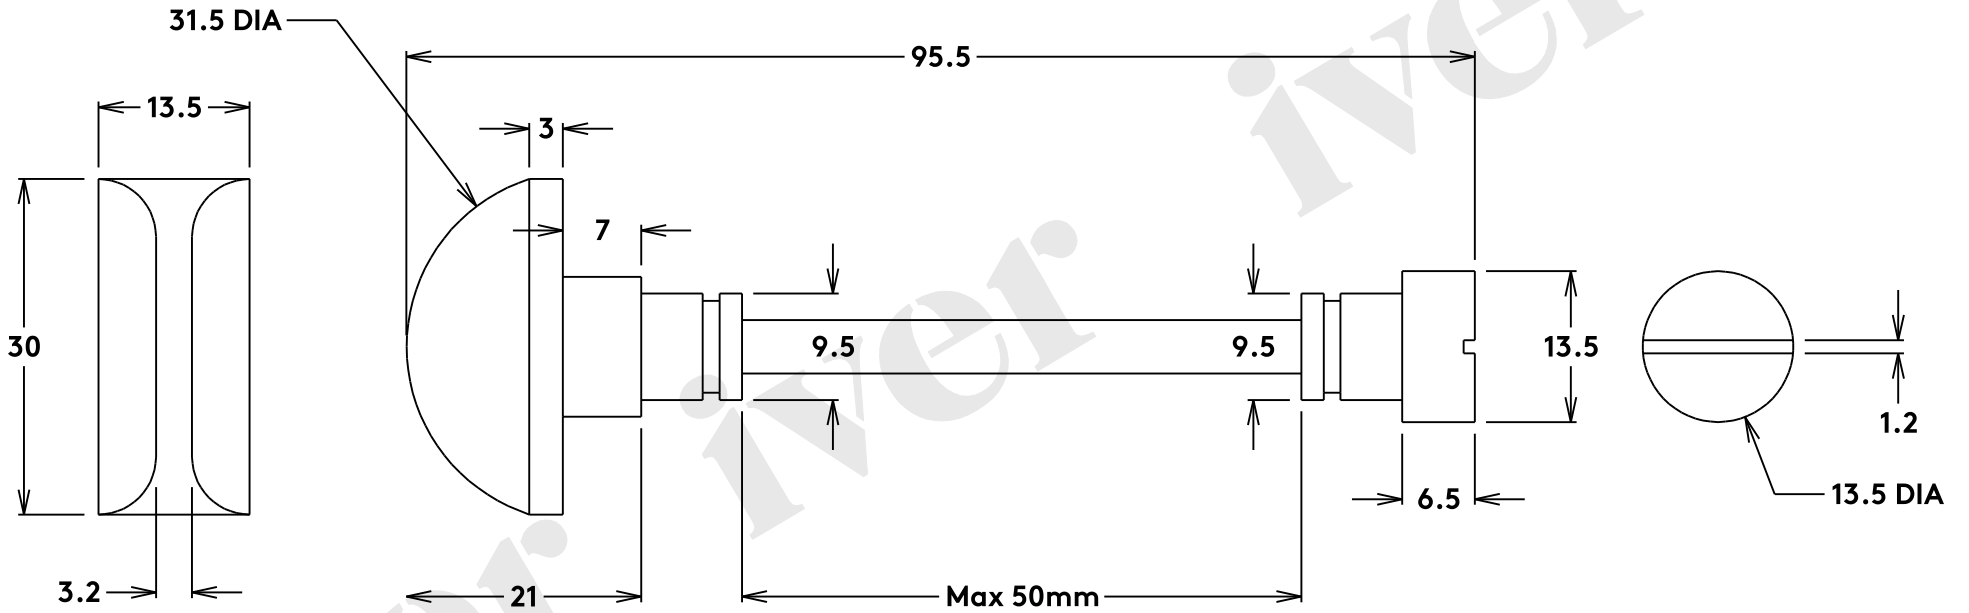

Door Lever Sarlat Oval Latch/Privacy/Euro H240xW40xP53mm

Tube Latch Split Cam 'T' Striker Hard & Soft Sprung Backset 60mm

Component Privacy Adaptor

Privacy Bolt Round Bolt Backset 60mm

Dust Box & Striker

Privacy Bolt

Faceplate