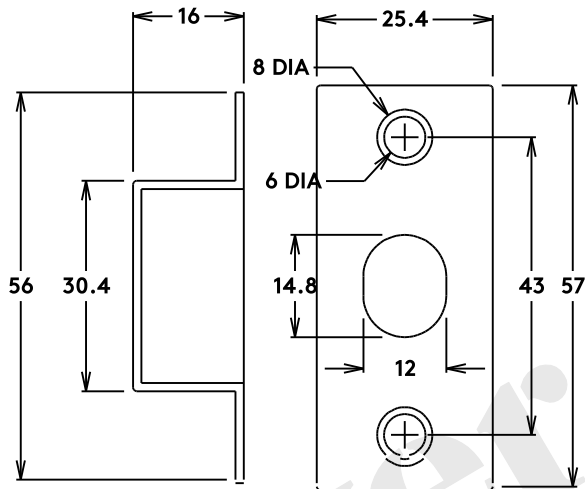

Door Lever Sarlat Oval Latch/Privacy/Euro H240xW40xP53mm

Tube Latch Split Cam 'T' Striker Hard & Soft Sprung Backset 60mm

Component Privacy Adaptor

Privacy Bolt Round Bolt Backset 60mm

Dust Box & Striker

Privacy Bolt

Faceplate