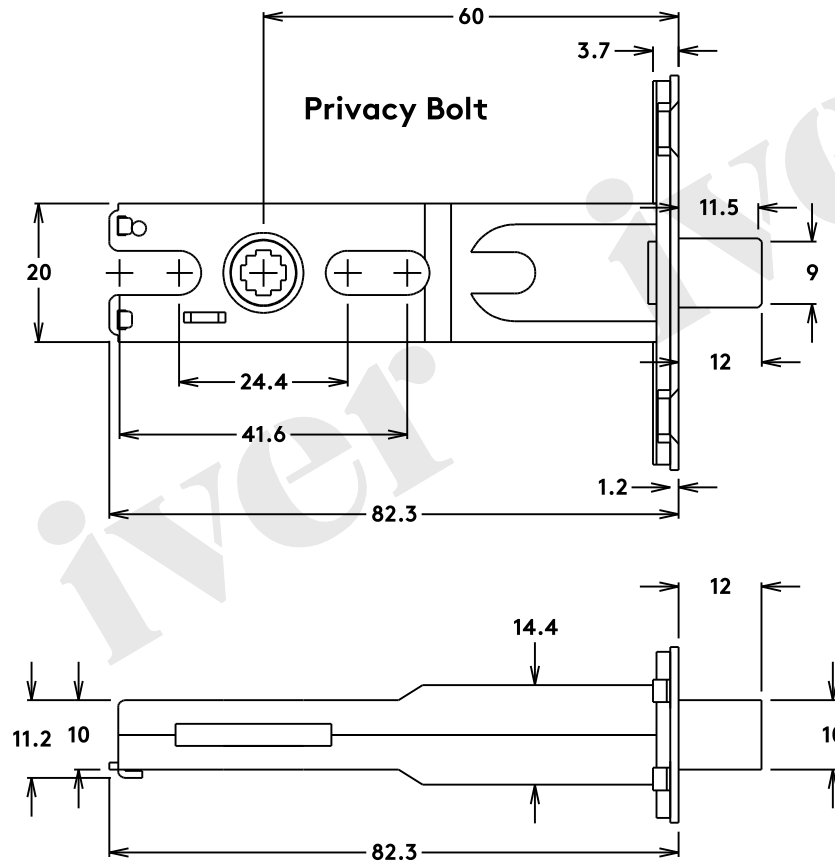

Door Lever Sarlat Oval Latch/Privacy/Euro H240xW40xP53mm

Tube Latch Split Cam 'T' Striker Hard & Soft Sprung Backset 60mm

Component Privacy Adaptor

Privacy Bolt Round Bolt Backset 60mm

Dust Box & Striker

Privacy Bolt

Faceplate