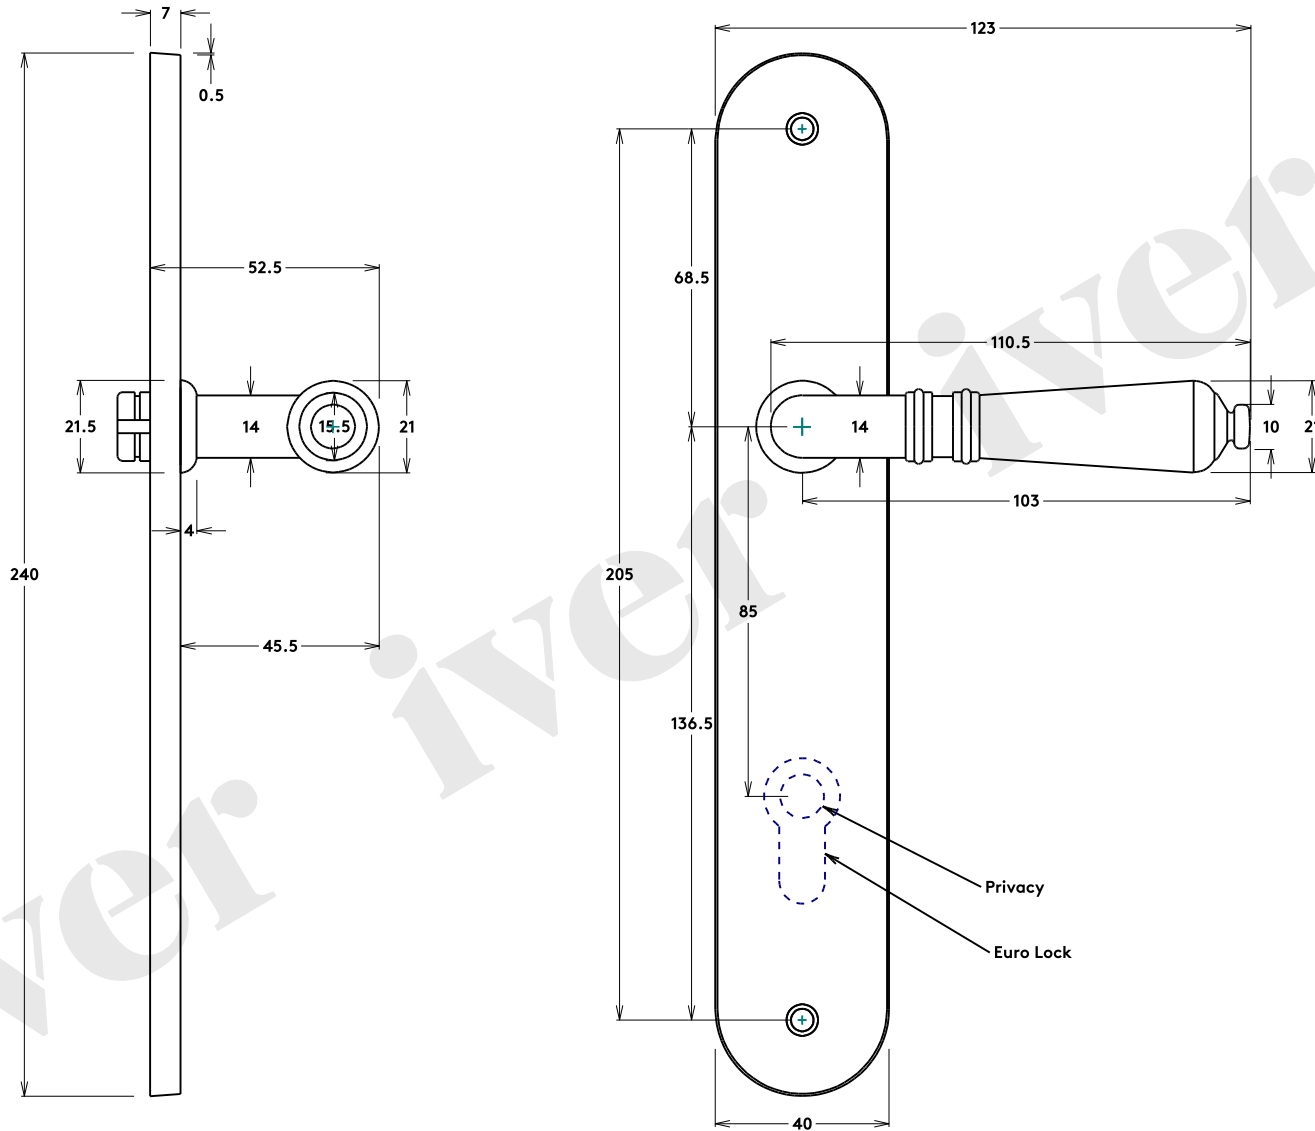

Door Lever Sarlat Oval Latch/Privacy/Euro H240xW40xP53mm

Tube Latch Split Cam 'T' Striker Hard & Soft Sprung Backset 60mm

Component Privacy Adaptor

Privacy Bolt Round Bolt Backset 60mm

Dust Box & Striker

Privacy Bolt

Faceplate