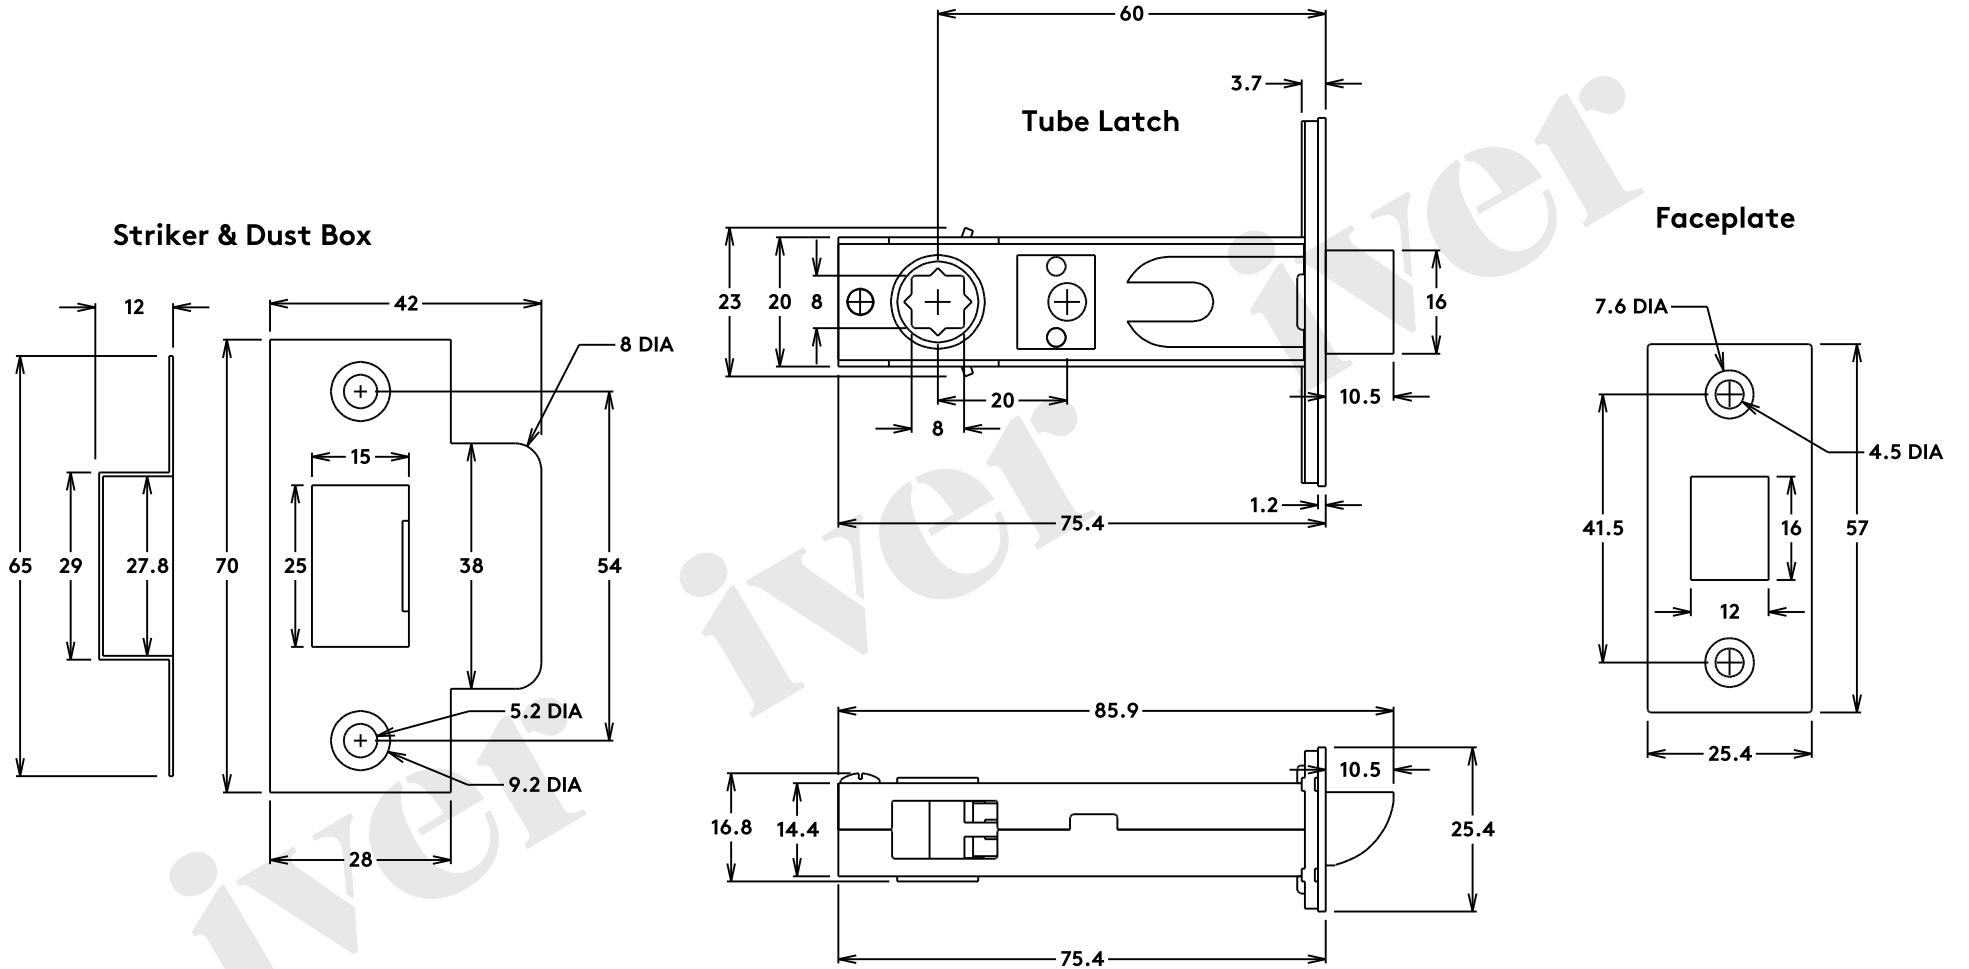

Door Lever Sarlat Oval Latch/Privacy/Euro H240xW40xP53mm

Tube Latch Split Cam 'T' Striker Hard & Soft Sprung Backset 60mm

Component Privacy Adaptor

Privacy Bolt Round Bolt Backset 60mm

Dust Box & Striker

Privacy Bolt

Faceplate