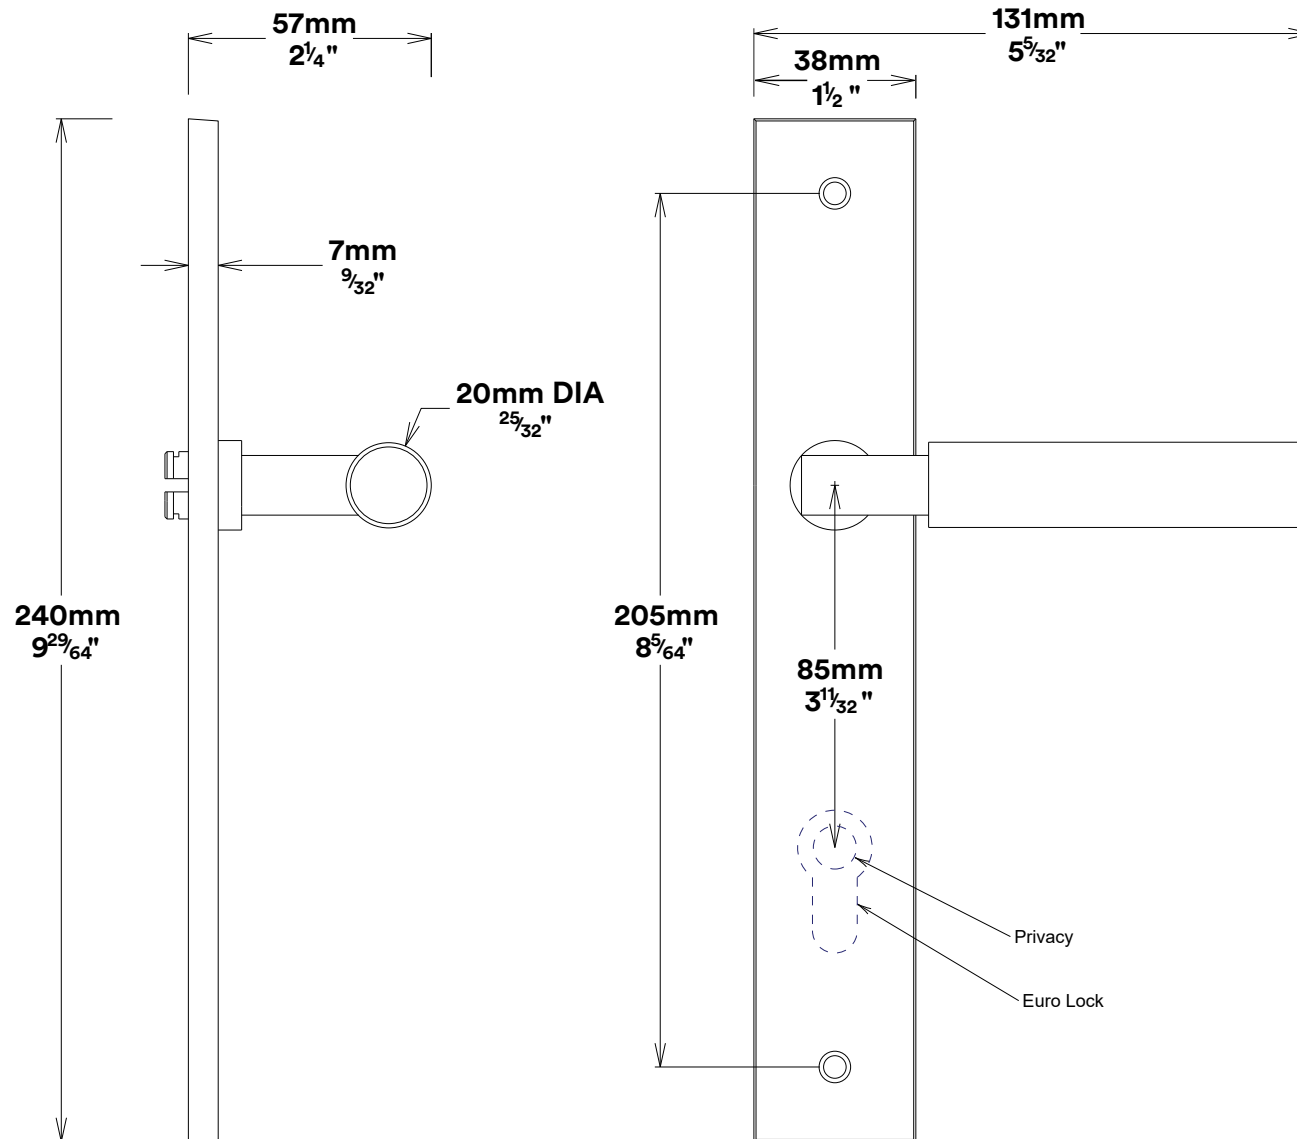

Door Lever Berlin Rectangular

iver

Created for life.

Euro Cylinder Key Key

iver

Mortice Lock Euro & Striker

Created for life.