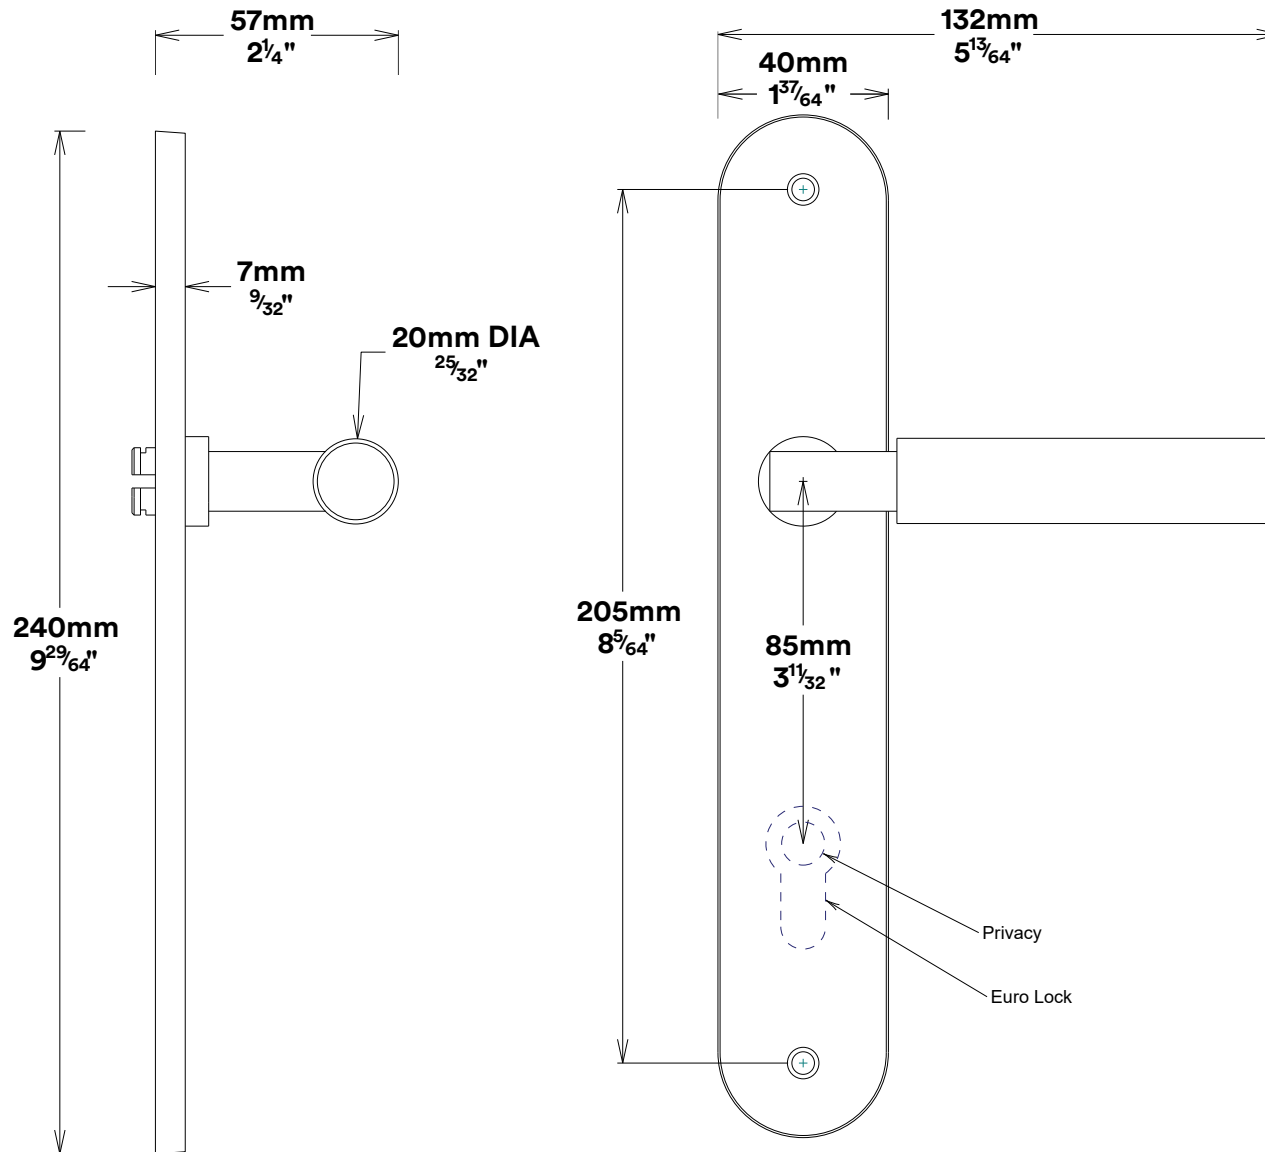

Door Lever Berlin Oval

iver

Created for life.

Euro Cylinder Key Key

iver

Mortice Lock Euro & Striker

Created for life.