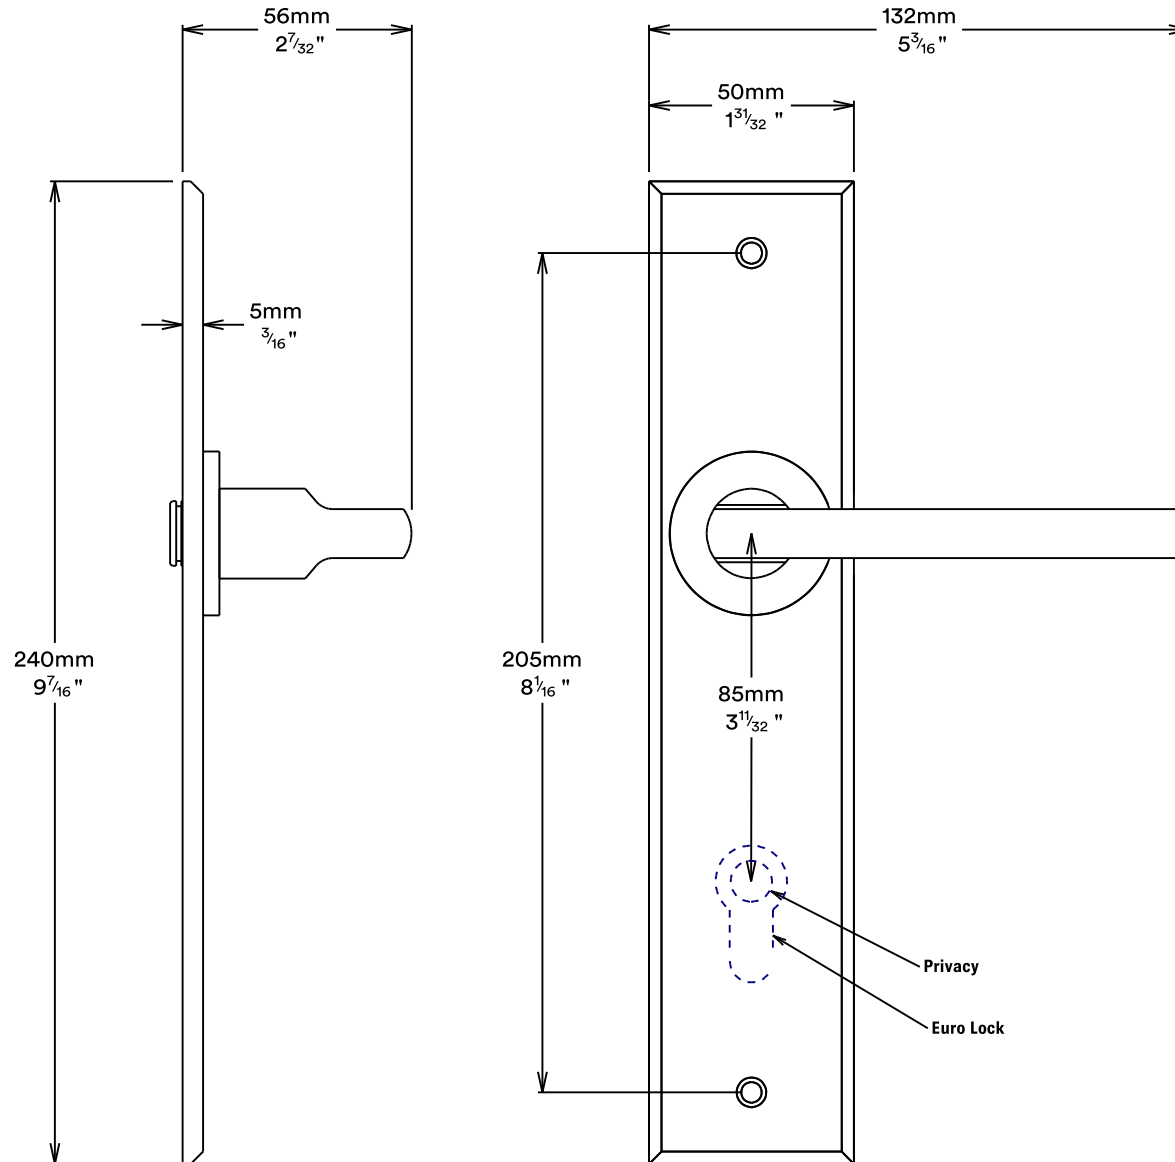

Door Lever Baltimore Chamfered

Privacy Adpator Oval

iver

Tube Latch Split Cam & 'T' Striker

Dust Box & Striker

Tube Latch & Faceplate

Privacy Bolt & Striker

Dust Box & Striker

Privacy Bolt & Faceplate

Created for life.