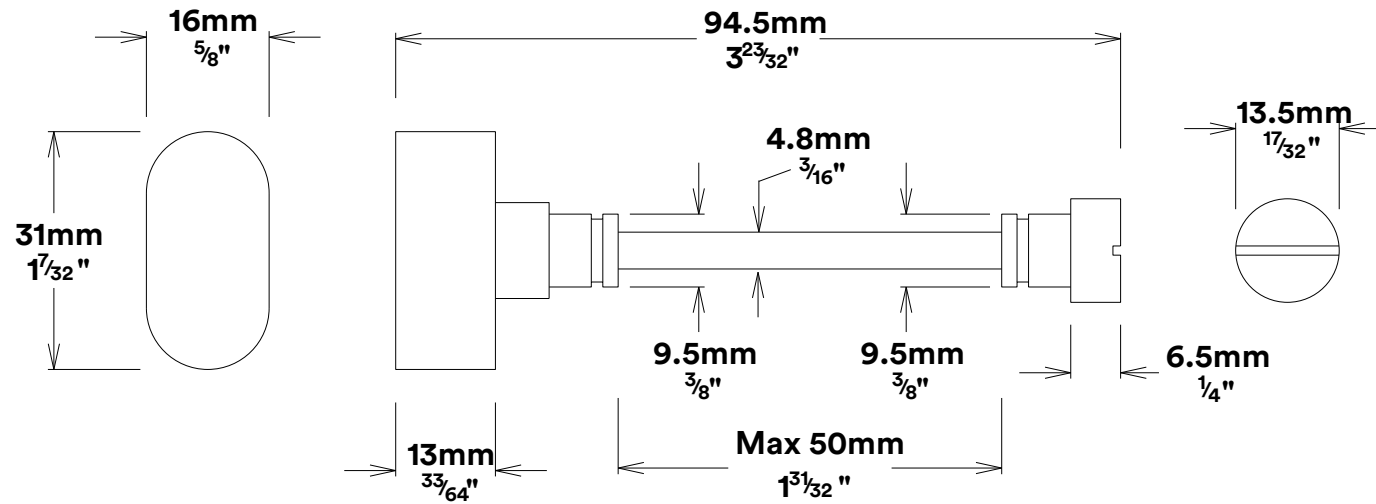

Door Lever Baltimore Chamfered

Privacy Adpator Oval

iver

Tube Latch Split Cam & 'T' Striker

Dust Box & Striker

Tube Latch & Faceplate

Privacy Bolt & Striker

Dust Box & Striker