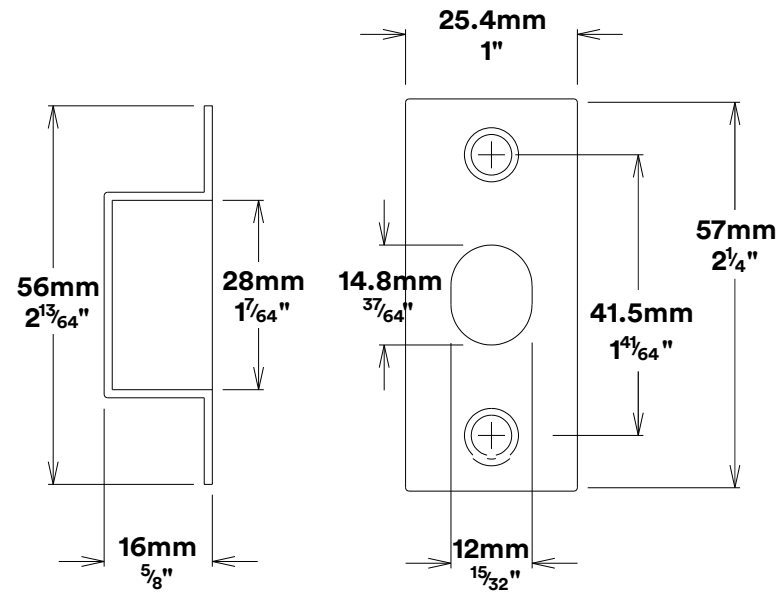

Door Lever Baltimore Chamfered

Privacy Adpator Oval

iver

Tube Latch Split Cam & 'T' Striker

Dust Box & Striker

Tube Latch & Faceplate

Privacy Bolt & Striker

Dust Box & Striker