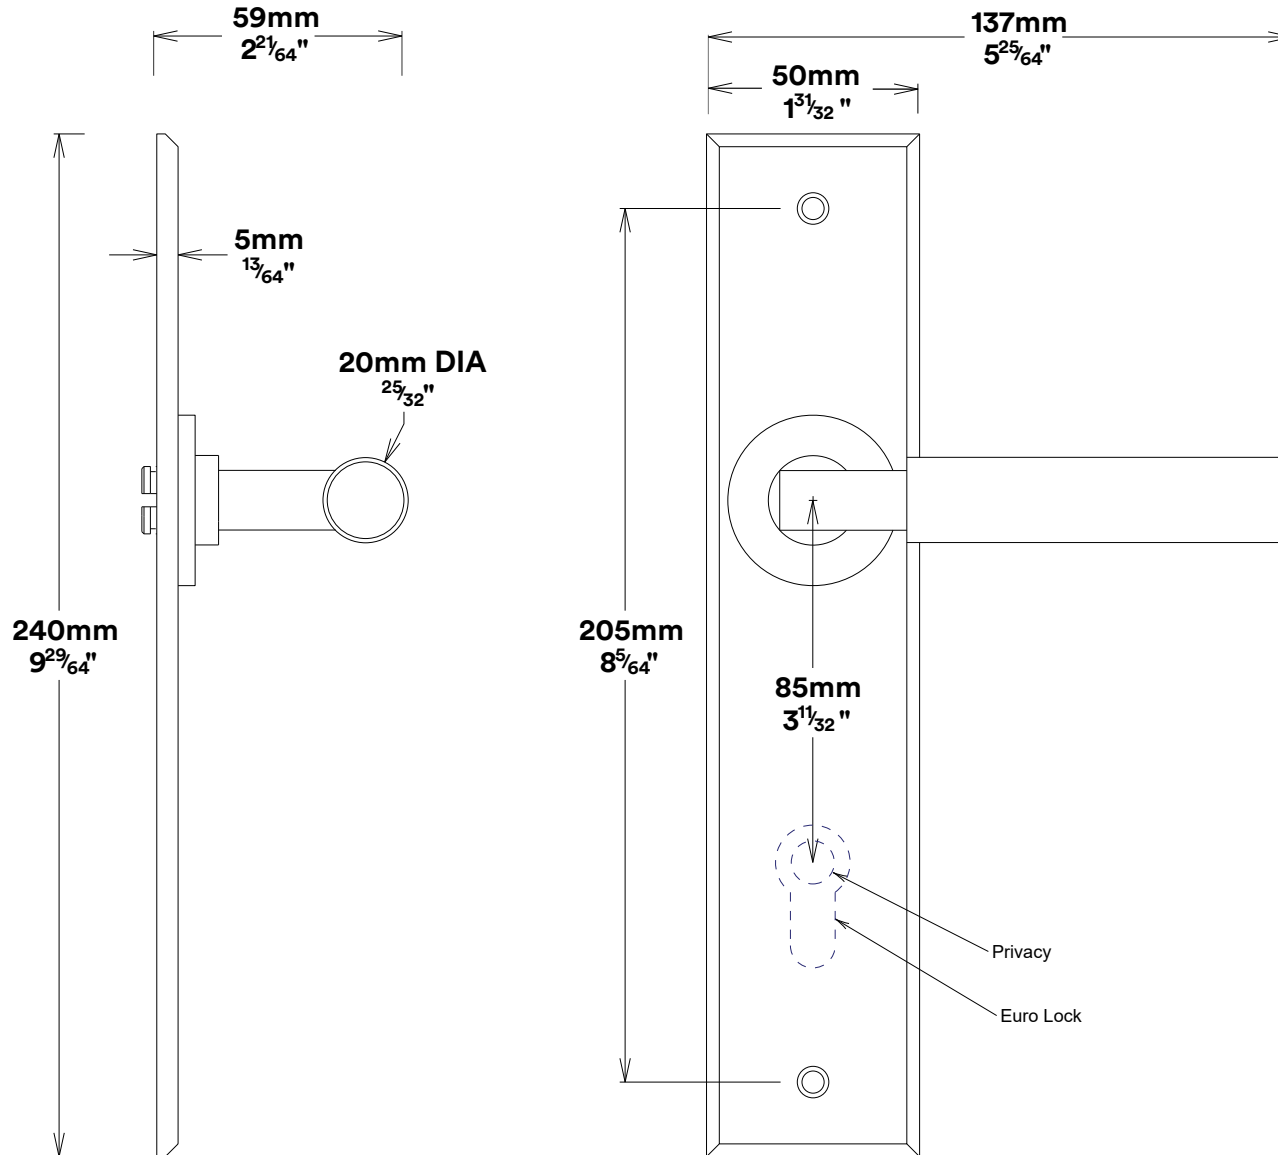

Door Lever Berlin Chamfered

iver

Created for life.

Euro Cylinder Key Thumb

iver

Created for life.

Mortice Lock Euro & Striker

Created for life.