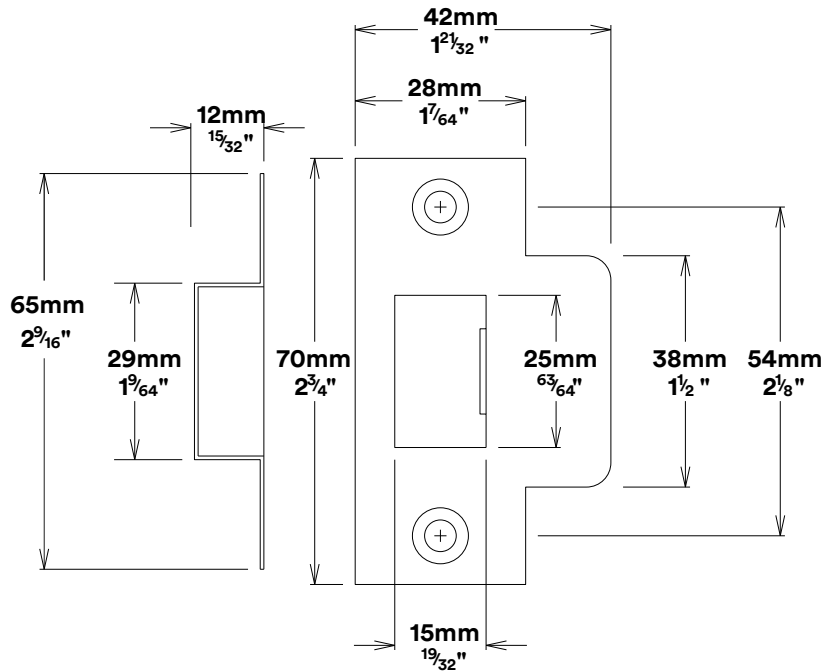

Door Knob Guildford Rectangular

iver

Tube Latch Split Cam & 'T' Striker

Dust Box & Striker

Tube Latch & Faceplate