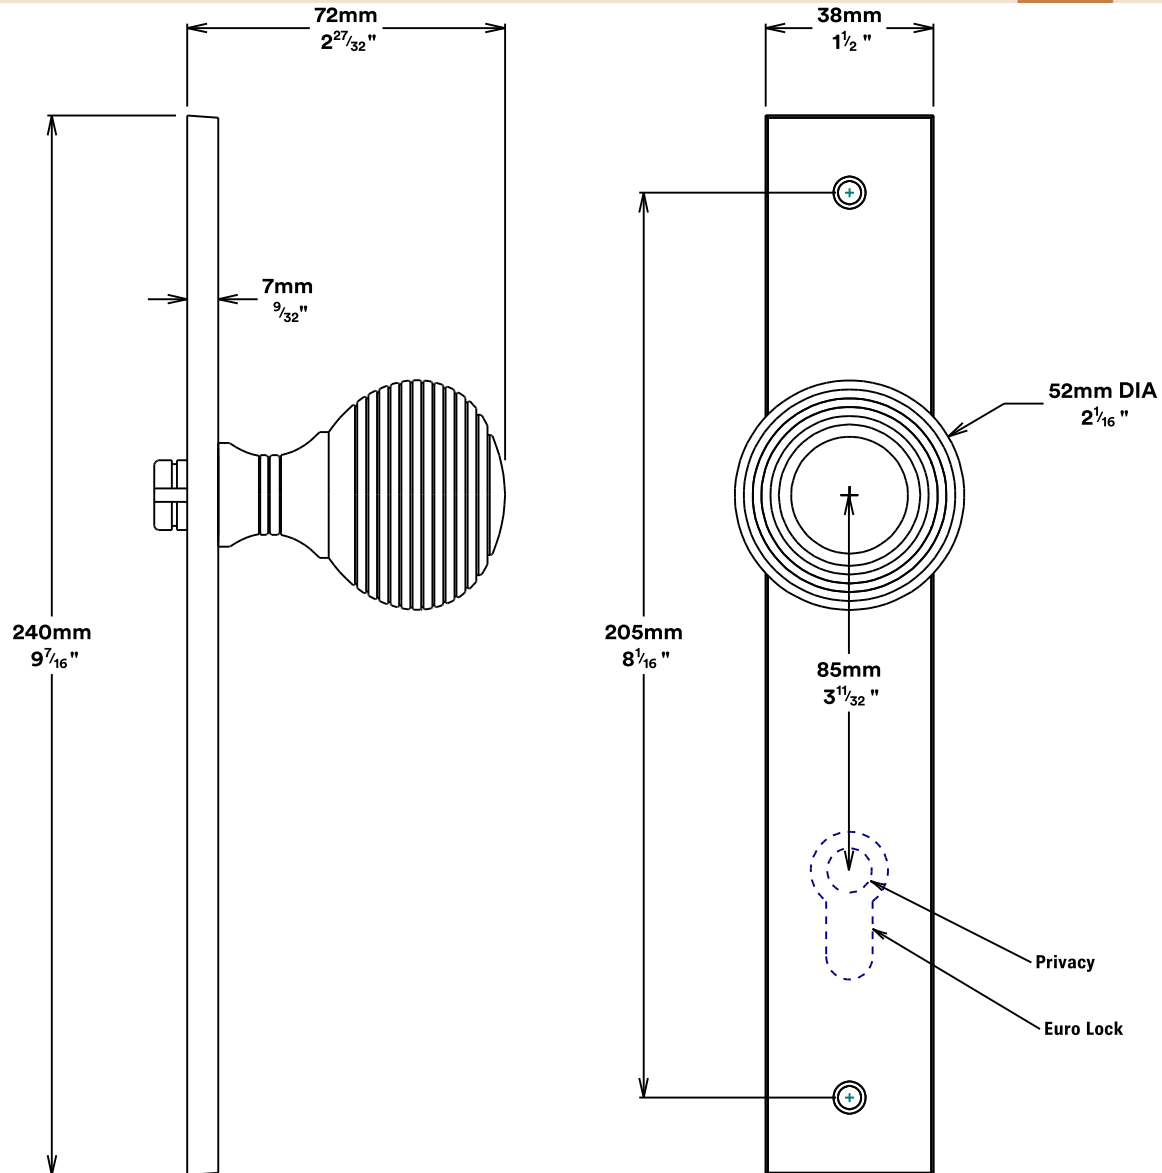

Door Knob Guildford Rectangular

iver

Tube Latch Split Cam & 'T' Striker

Dust Box & Striker

Tube Latch & Faceplate