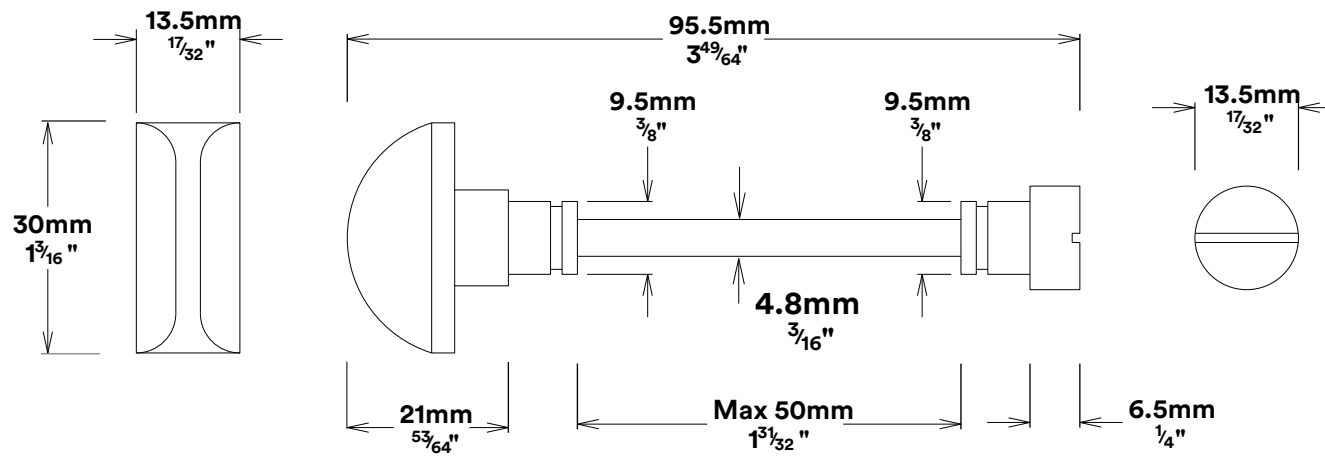

Door Knob Guildford Rectangular

iver

Privacy Adaptor

iver

Tube Latch Split Cam & 'T' Striker

Dust Box & Striker

Tube Latch & Faceplate

Privacy Bolt & Striker