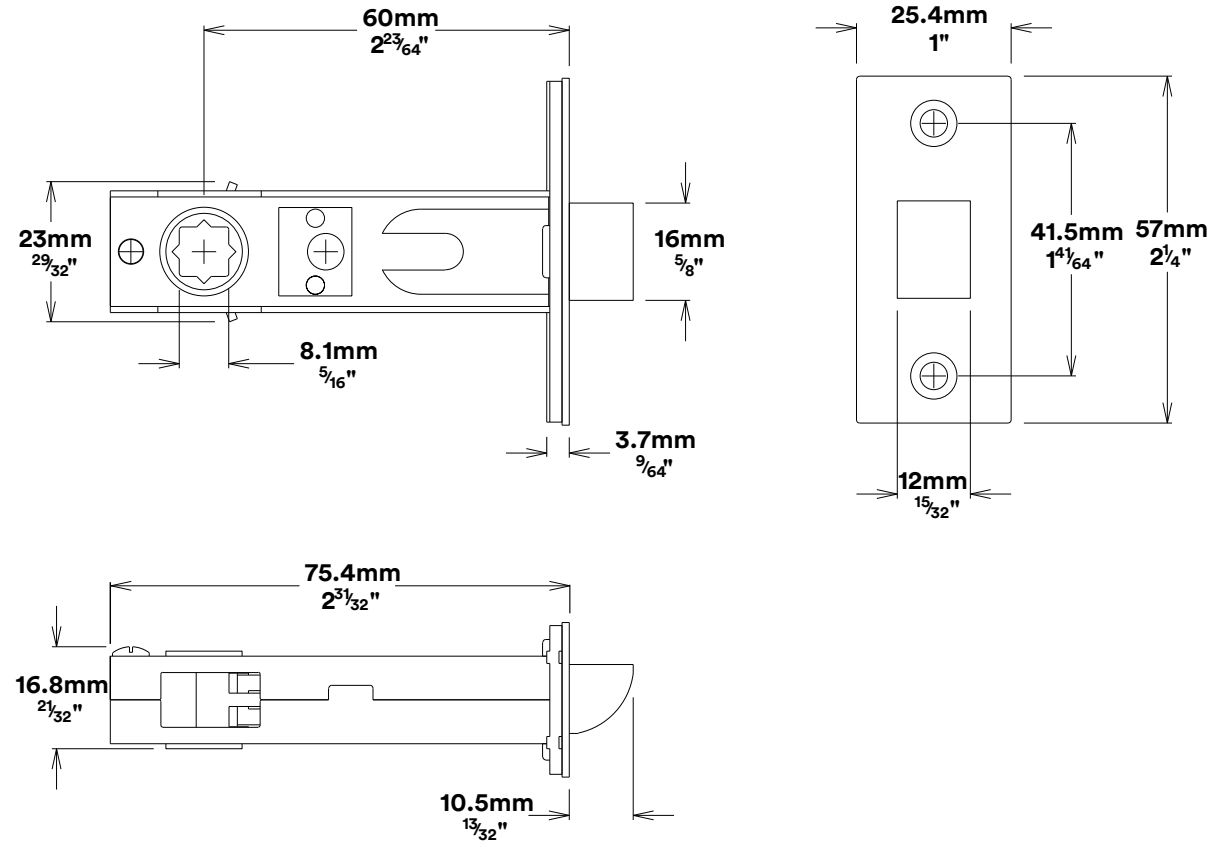

Door Knob Guildford Rectangular

iver

Privacy Adaptor

iver

Tube Latch Split Cam & 'T' Striker

Dust Box & Striker

Tube Latch & Faceplate

Privacy Bolt & Striker

Dust Box & Striker

Privacy Bolt & Faceplate