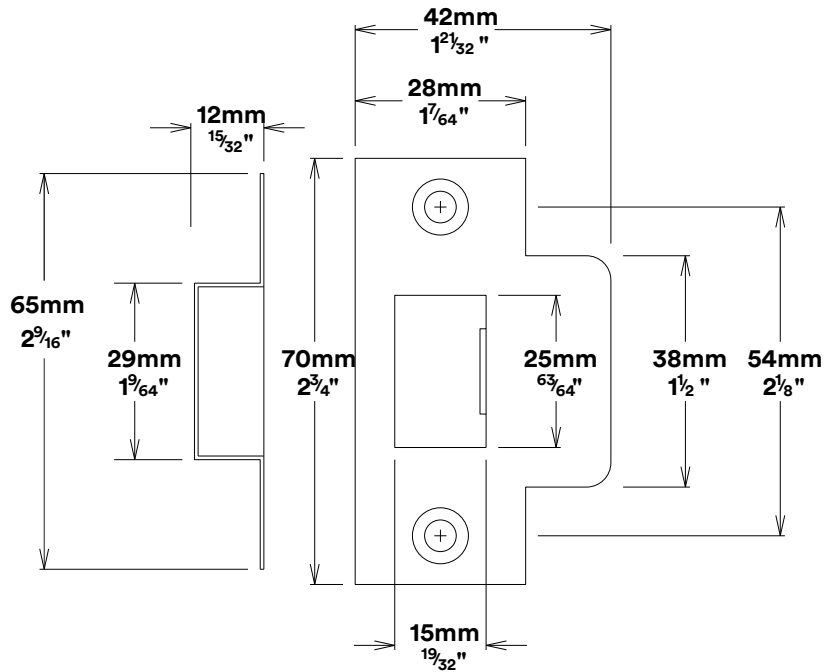

Door Knob Guildford Rectangular

iver

Privacy Adaptor

iver

Tube Latch Split Cam & 'T' Striker

Dust Box & Striker

Tube Latch & Faceplate

Privacy Bolt & Striker

Dust Box & Striker

Privacy Bolt & Faceplate