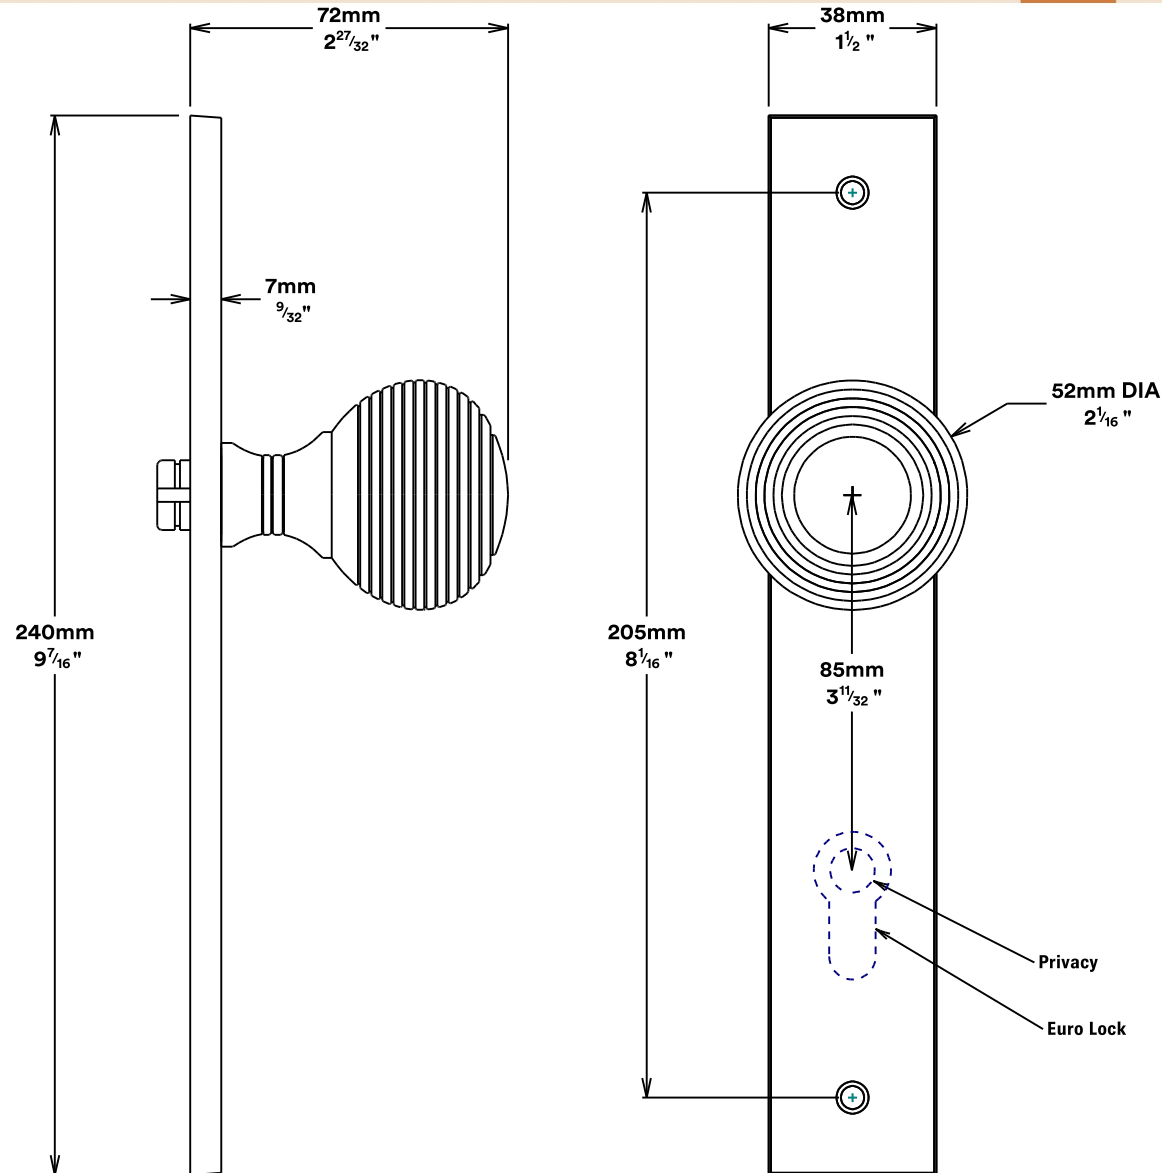

Door Knob Guildford Rectangular

iver

Privacy Adaptor

iver

Tube Latch Split Cam & 'T' Striker

Dust Box & Striker

Tube Latch & Faceplate

Privacy Bolt & Striker

Dust Box & Striker

Privacy Bolt & Faceplate