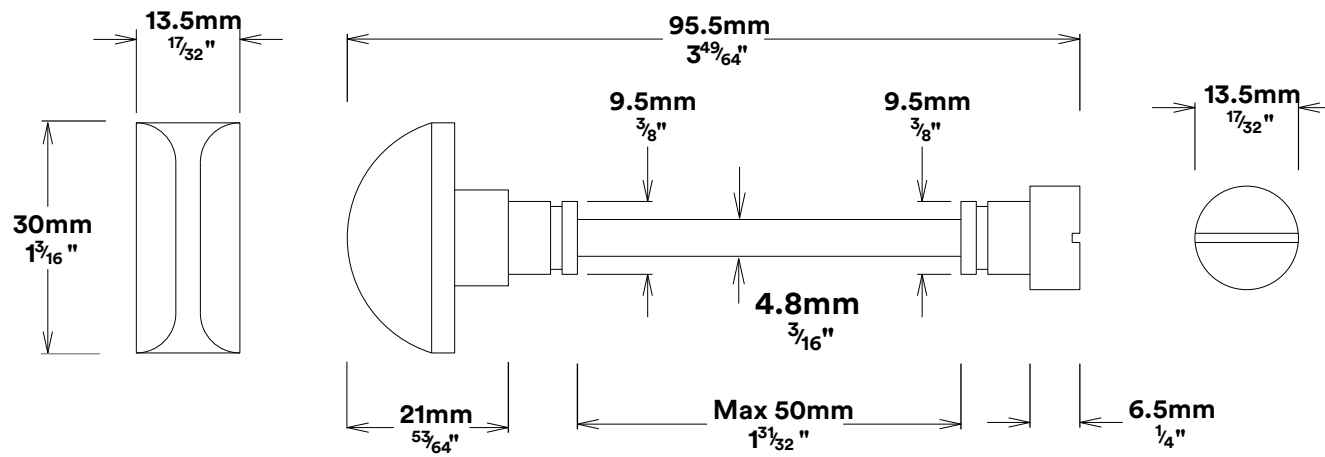

Privacy Adaptor

iver