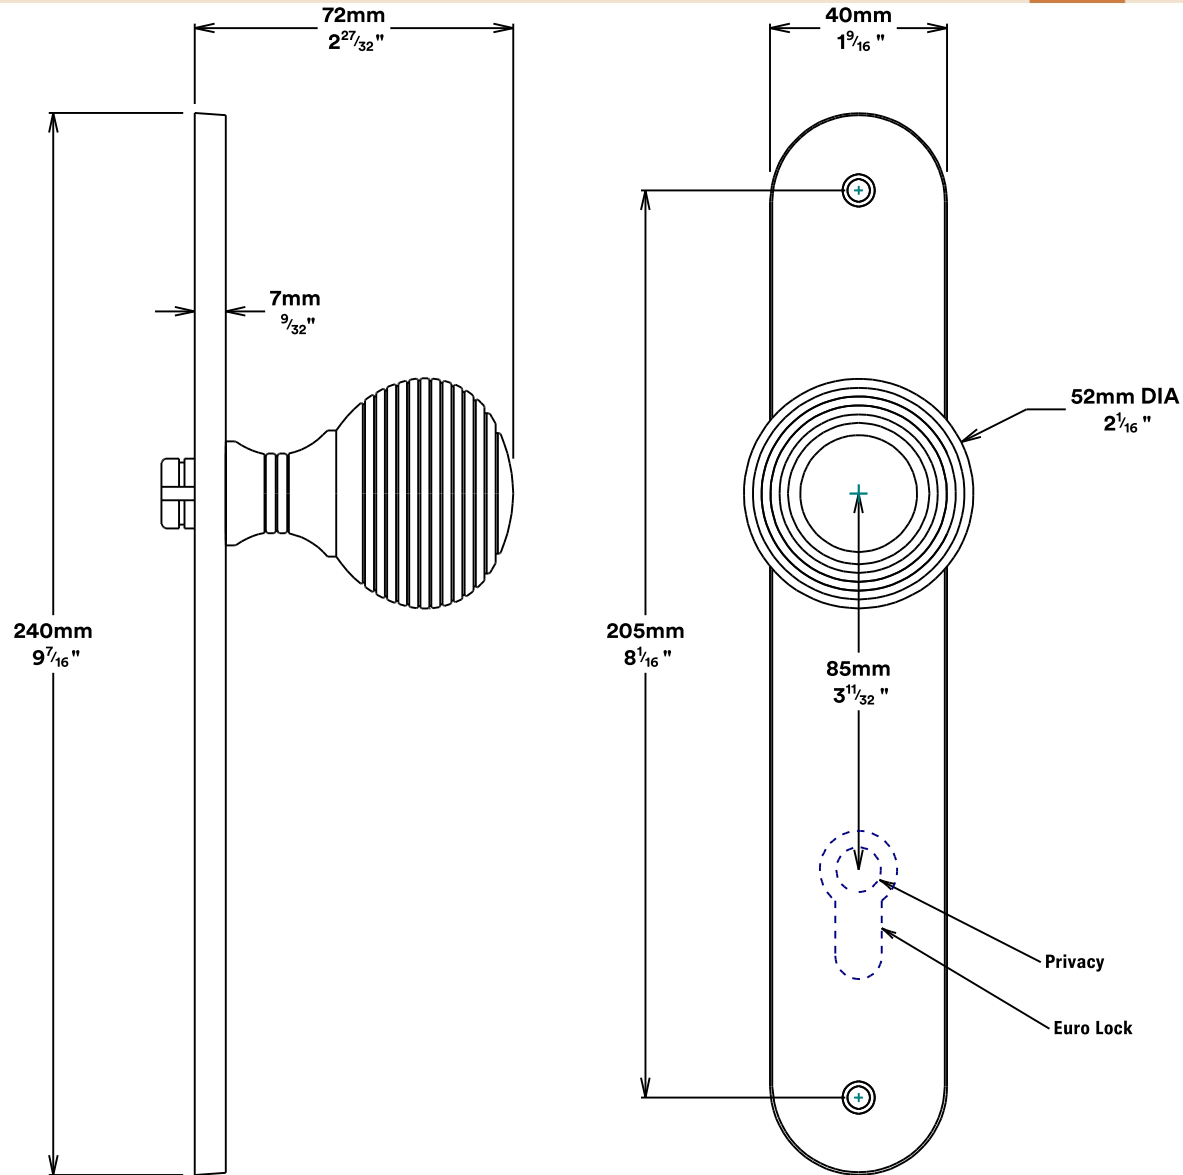

Door Knob Guildford Oval

iver