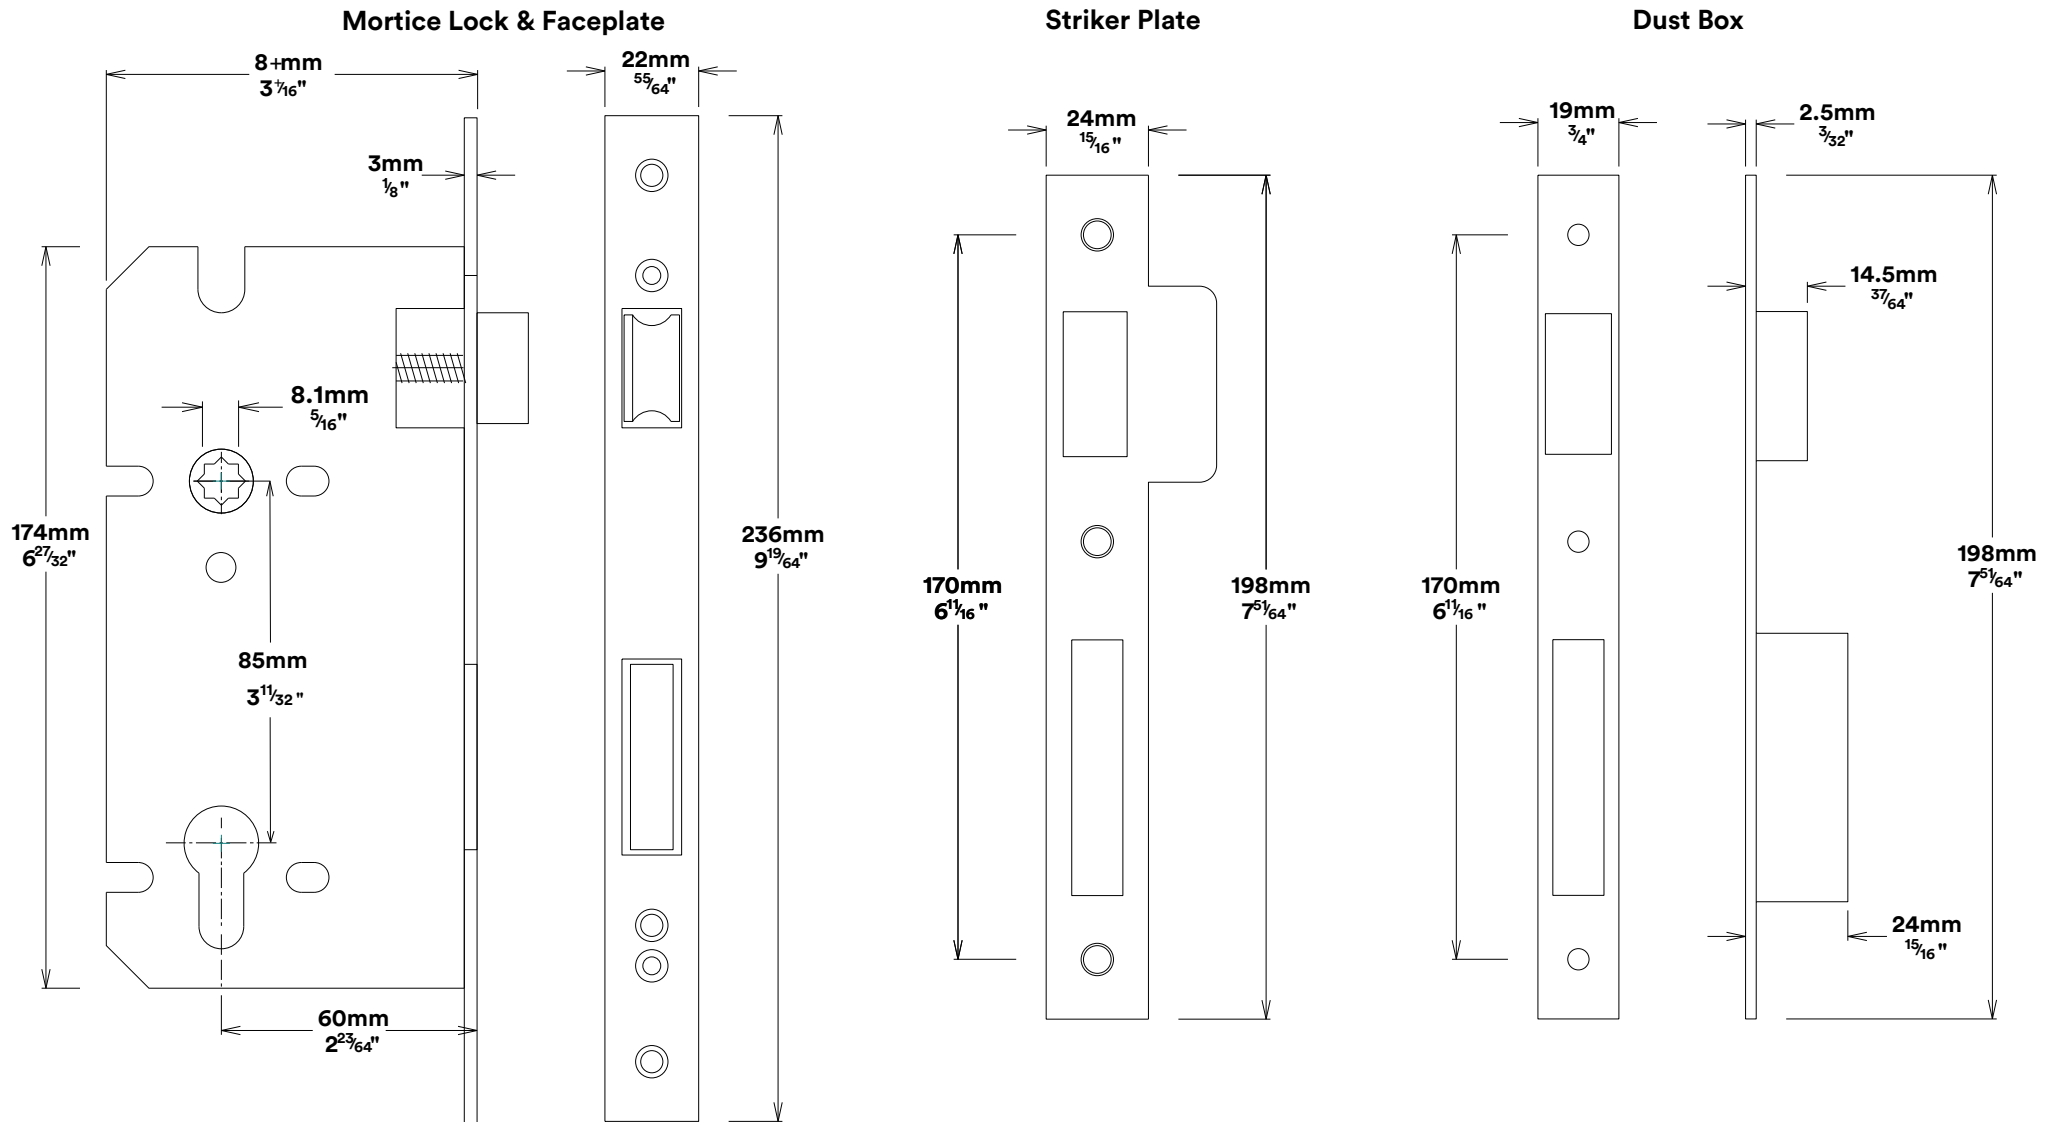

Door Lever Osaka Chamfered

iver

Euro Cylinder Key Thumb

iver

Mortice Lock Euro & Striker

Created for life.