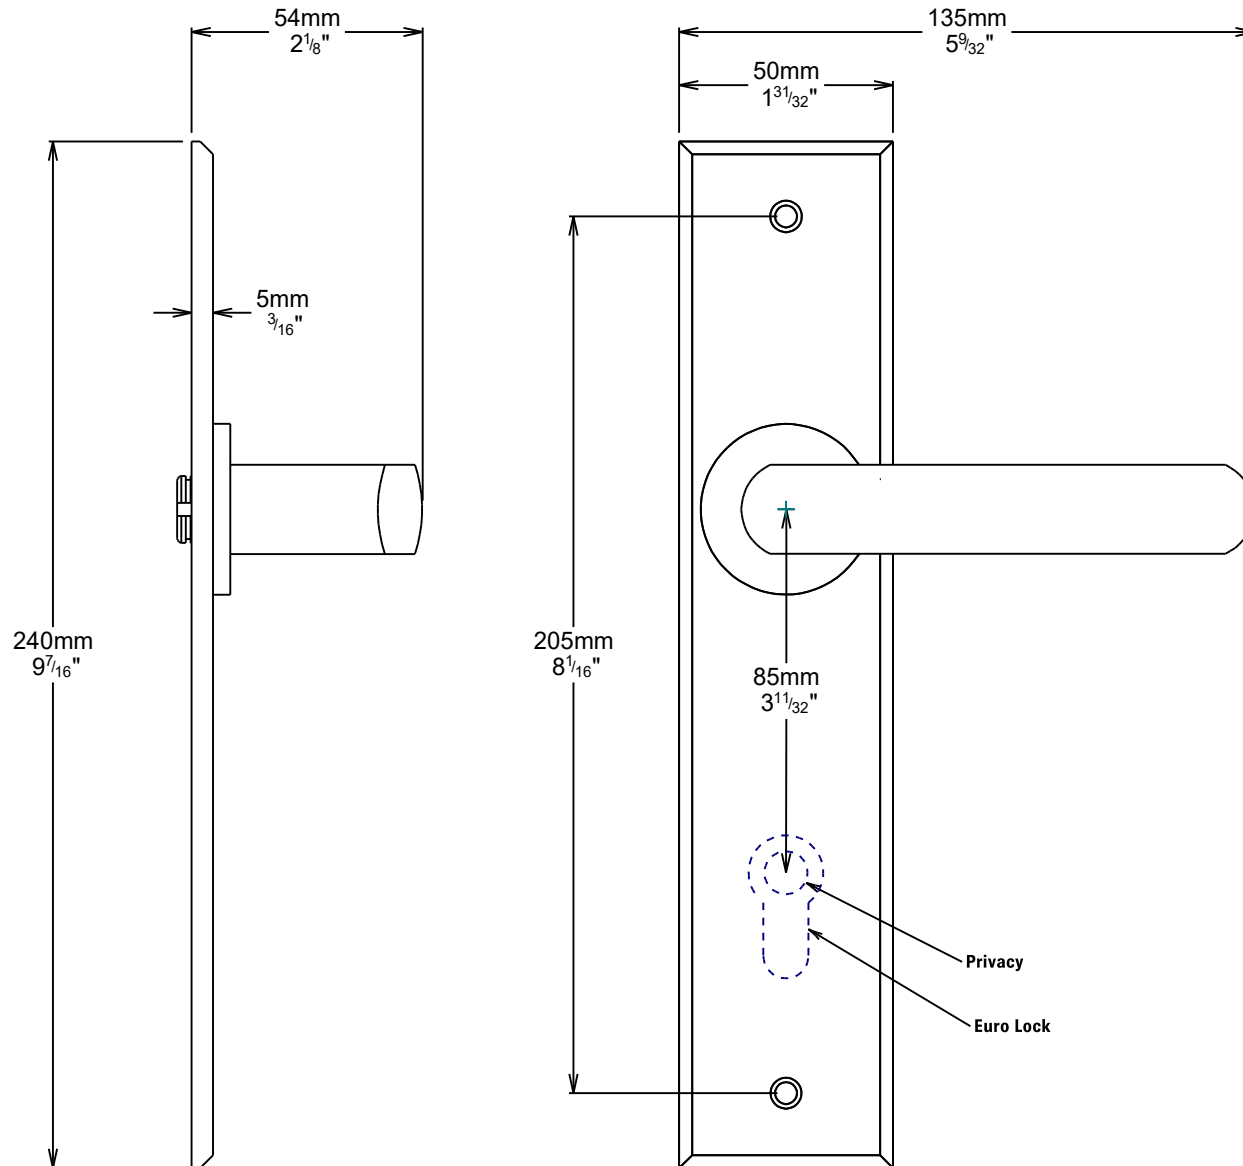

Door Lever Osaka Chamfered

iver

Euro Cylinder Key Thumb

iver

Mortice Lock Euro & Striker

Created for life.