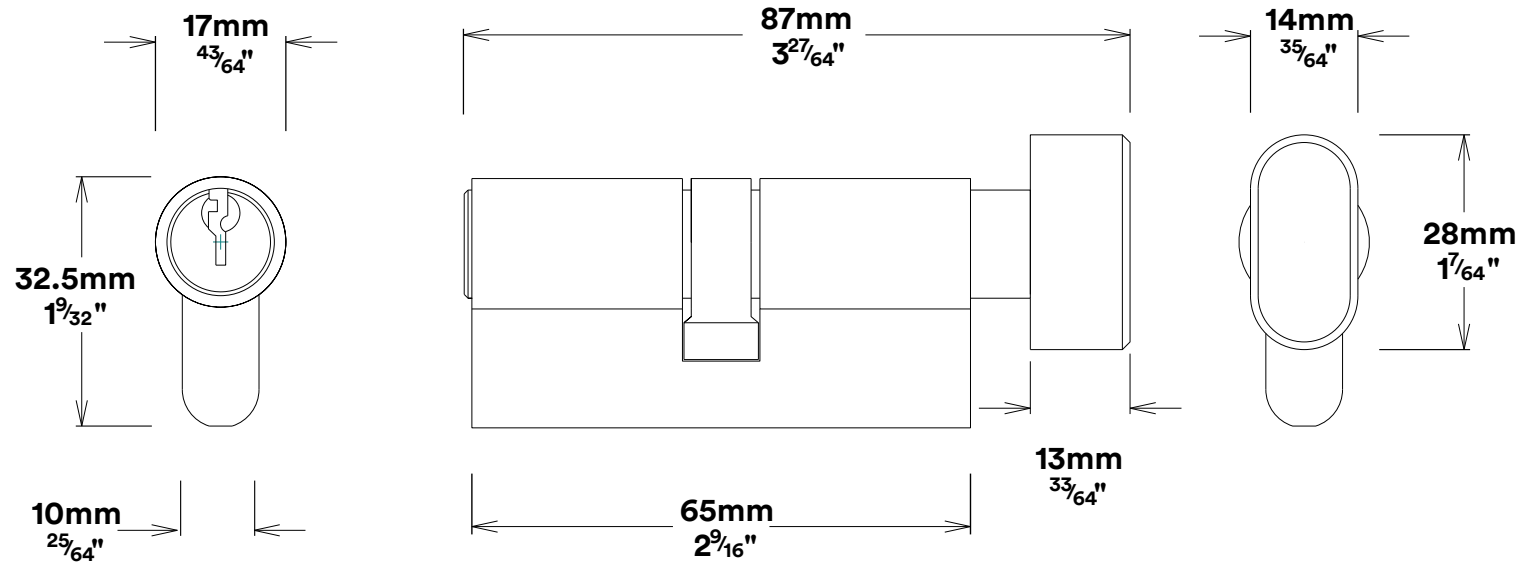

Door Lever Osaka Chamfered

iver

Euro Cylinder Key Thumb

iver

Mortice Lock Euro & Striker

Created for life.