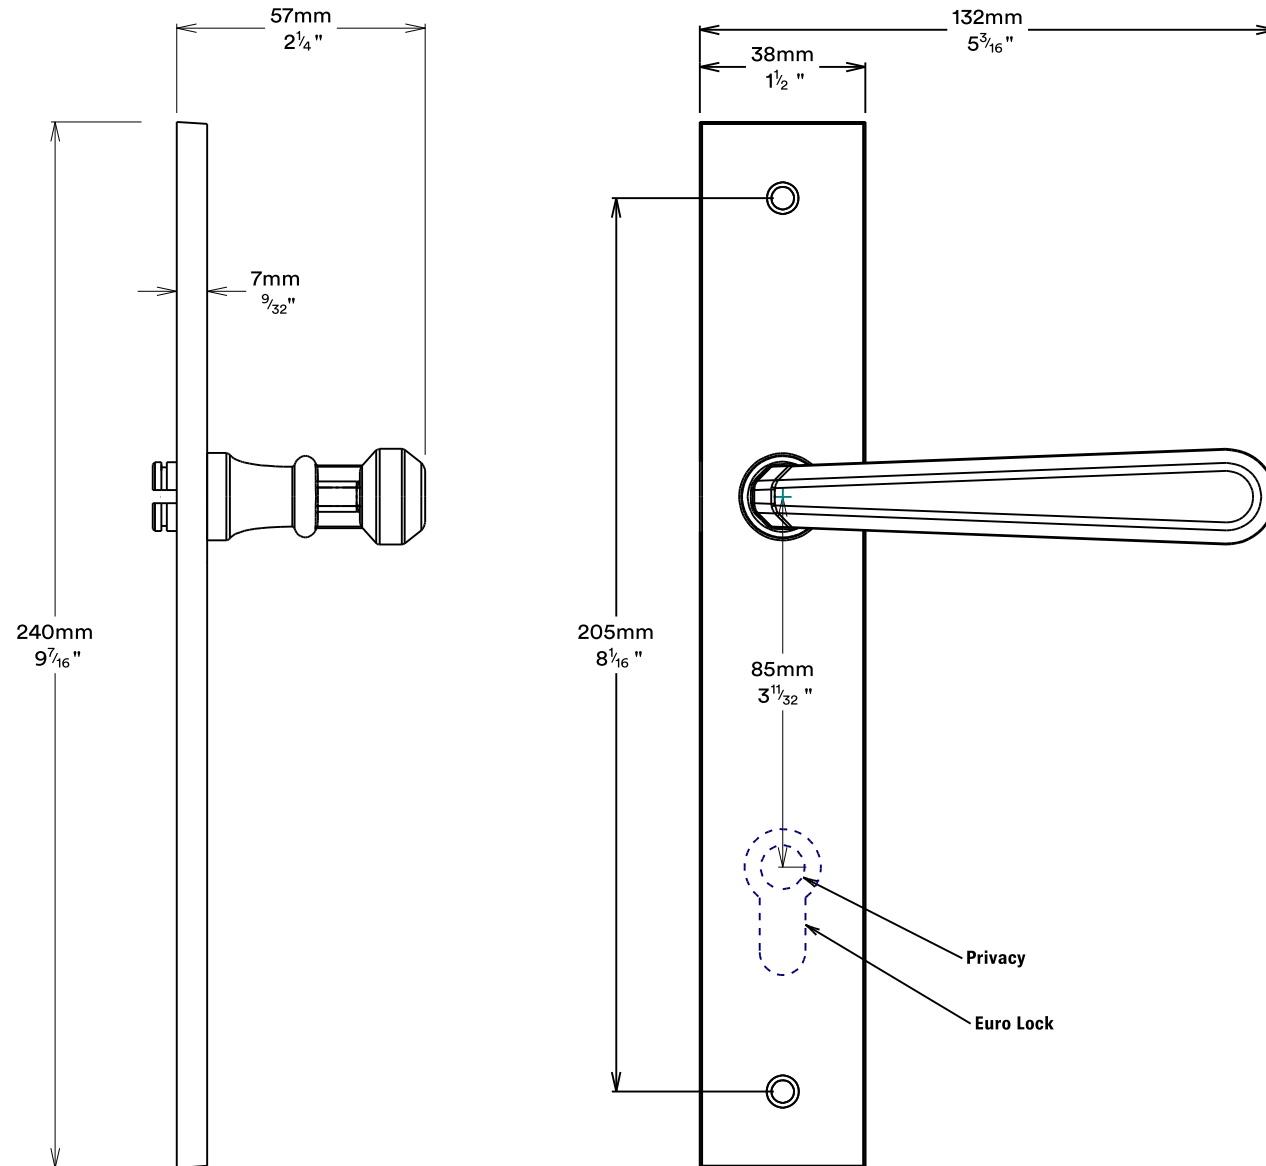

# Door Lever Copenhagen Rectangular

# Euro Cylinder Key Key