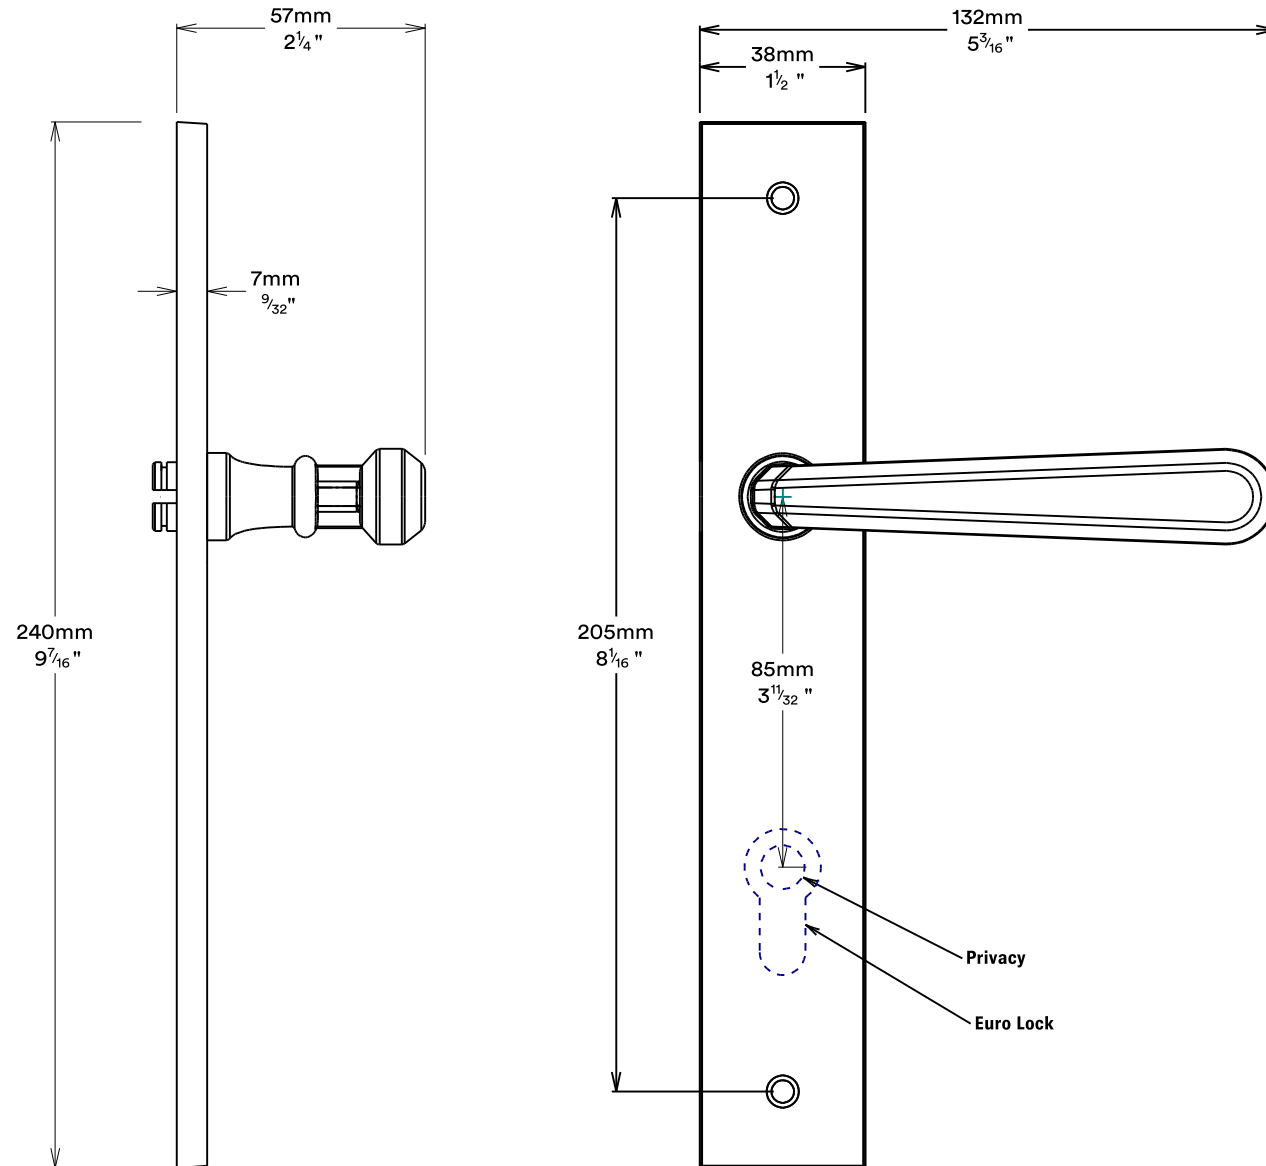

Door Lever Copenhagen Rectangular

iver

Privacy Adaptor

iver

Tube Latch Split Cam & 'T' Striker

Dust Box & Striker

Tube Latch & Faceplate

Privacy Bolt & Striker

Dust Box & Striker

Privacy Bolt & Faceplate

Created for life.