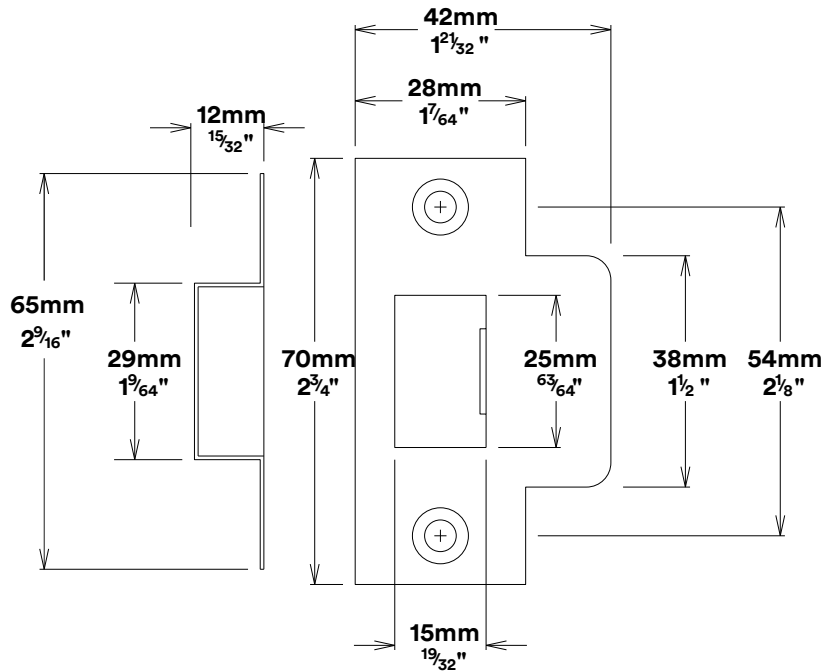

Door Lever Copenhagen Rectangular

iver

Privacy Adaptor

iver

Tube Latch Split Cam & 'T' Striker

Dust Box & Striker

Tube Latch & Faceplate

Privacy Bolt & Striker