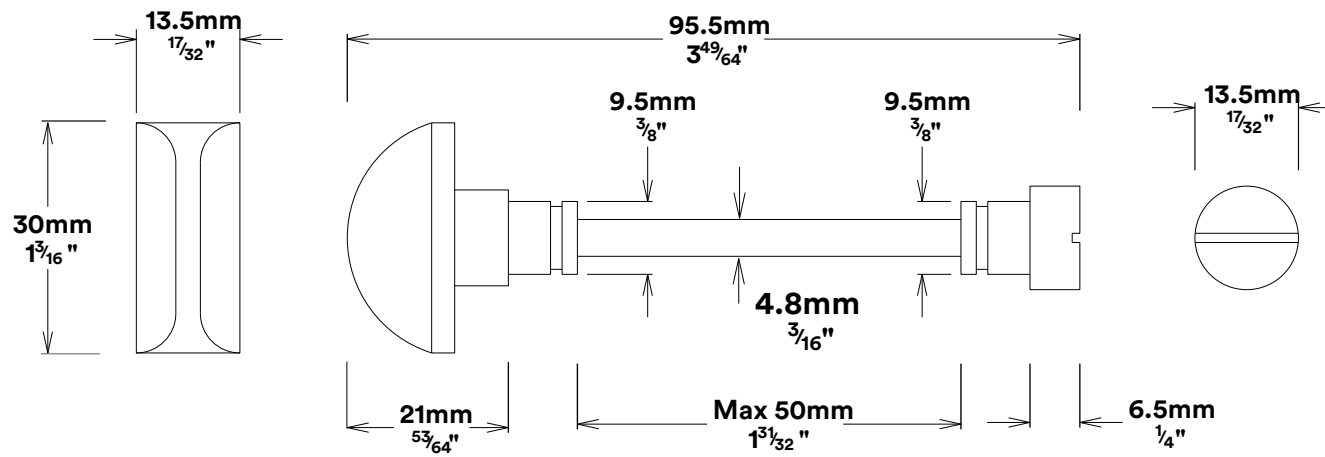

Door Lever Copenhagen Rectangular

iver

Privacy Adaptor

iver

Tube Latch Split Cam & 'T' Striker

Dust Box & Striker

Tube Latch & Faceplate

Privacy Bolt & Striker