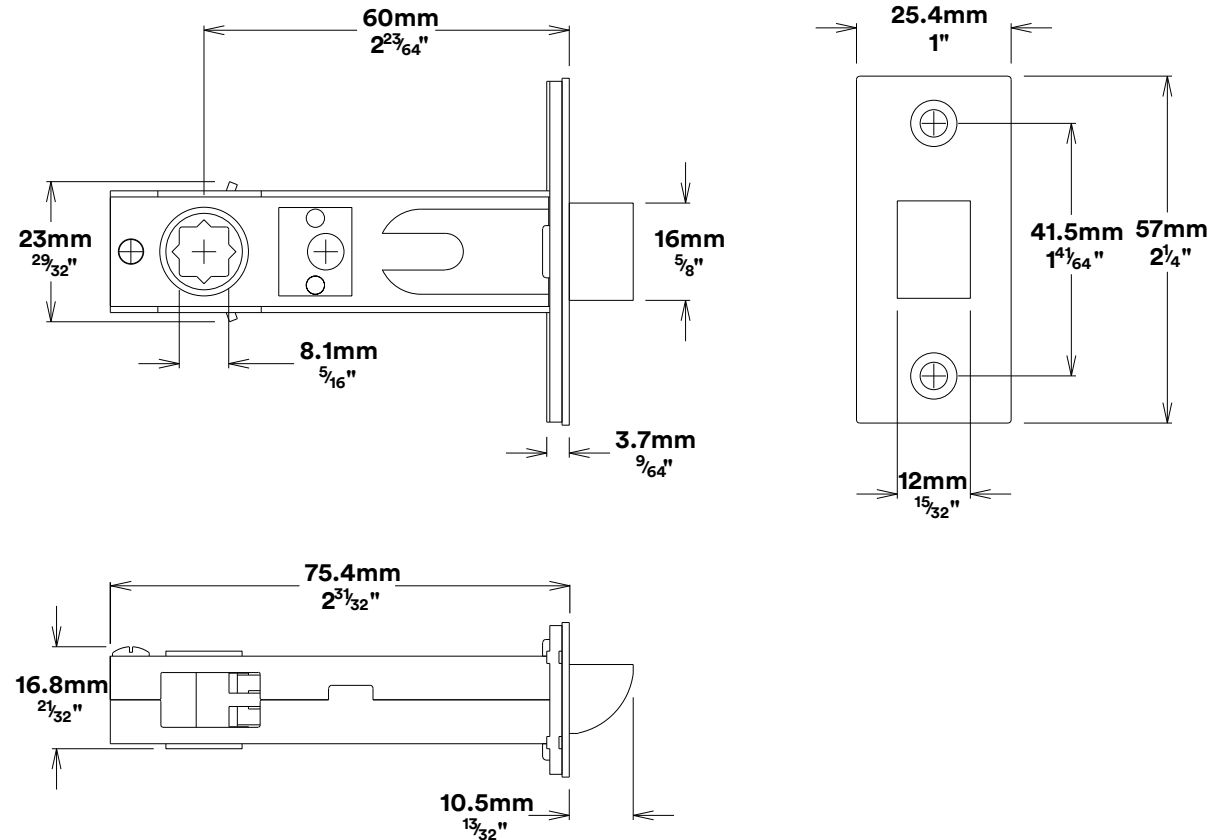

Door Lever Copenhagen Rectangular

iver

Privacy Adaptor

iver

Tube Latch Split Cam & 'T' Striker

Dust Box & Striker

Tube Latch & Faceplate

Privacy Bolt & Striker