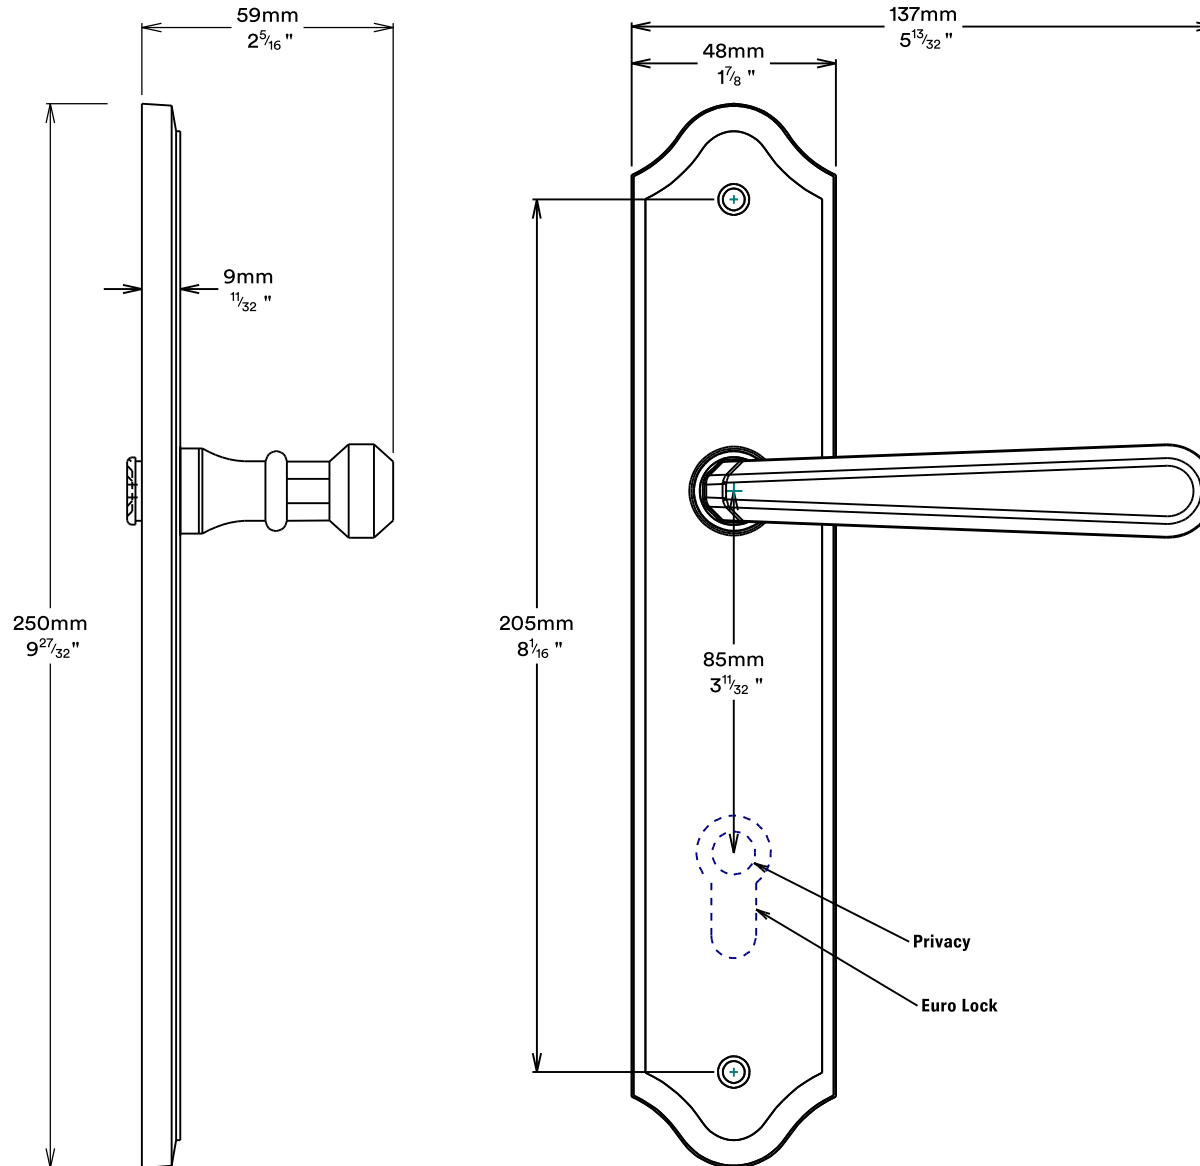

Door Lever Copenhagen Shouldered

iver

Euro Cylinder Key Key

iver

Mortice Lock Euro & Striker

Created for life.