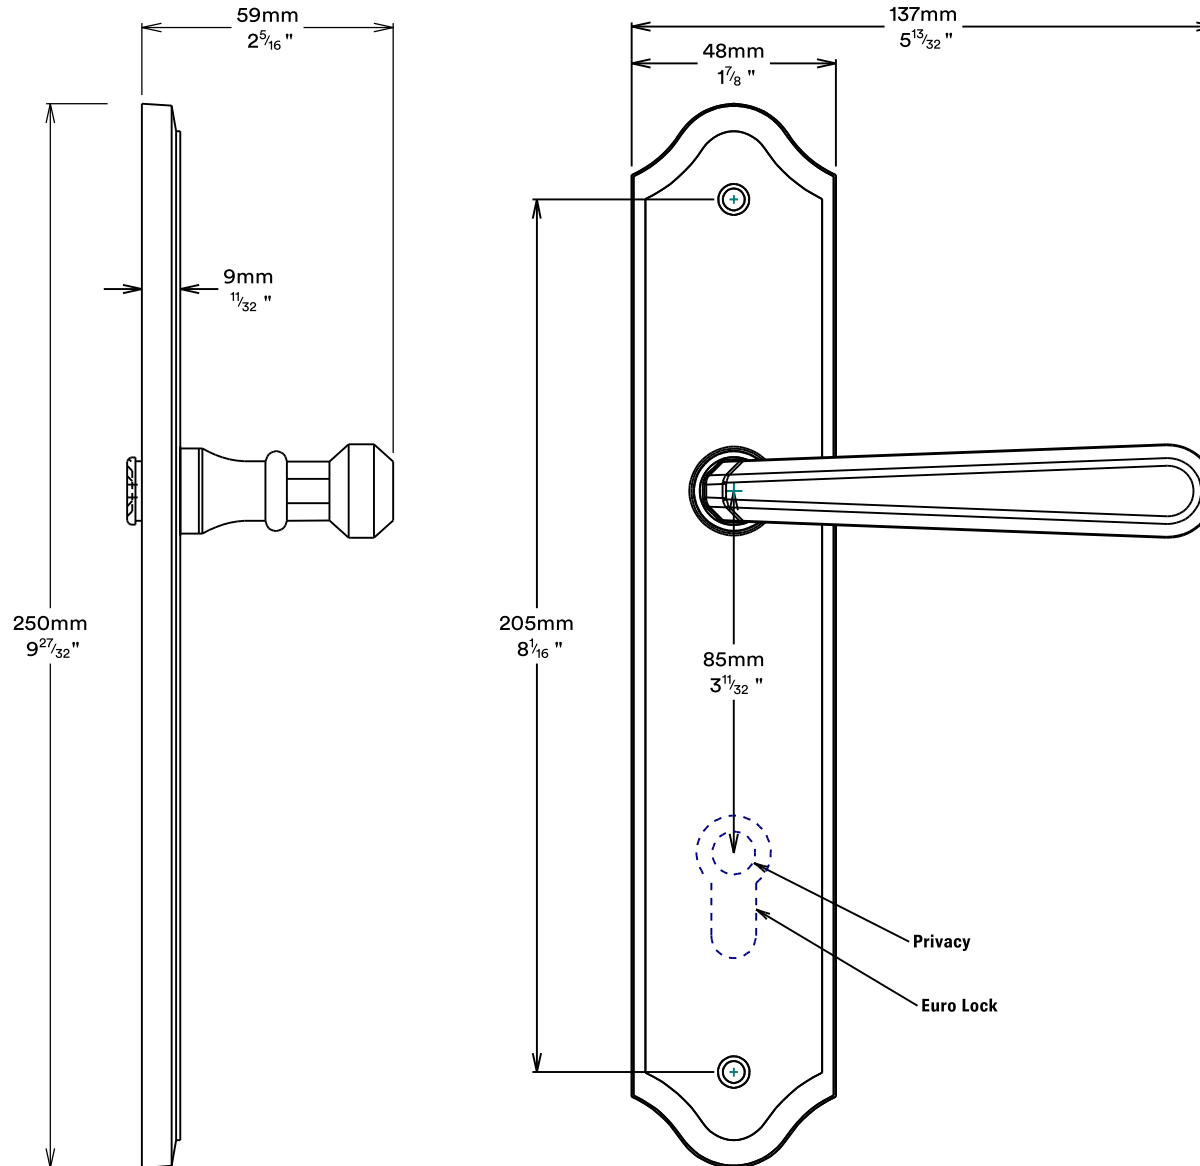

Door Lever Copenhagen Shouldered

iver

Euro Cylinder Key Thumb

iver

Created for life.

Mortice Lock Euro & Striker

Created for life.