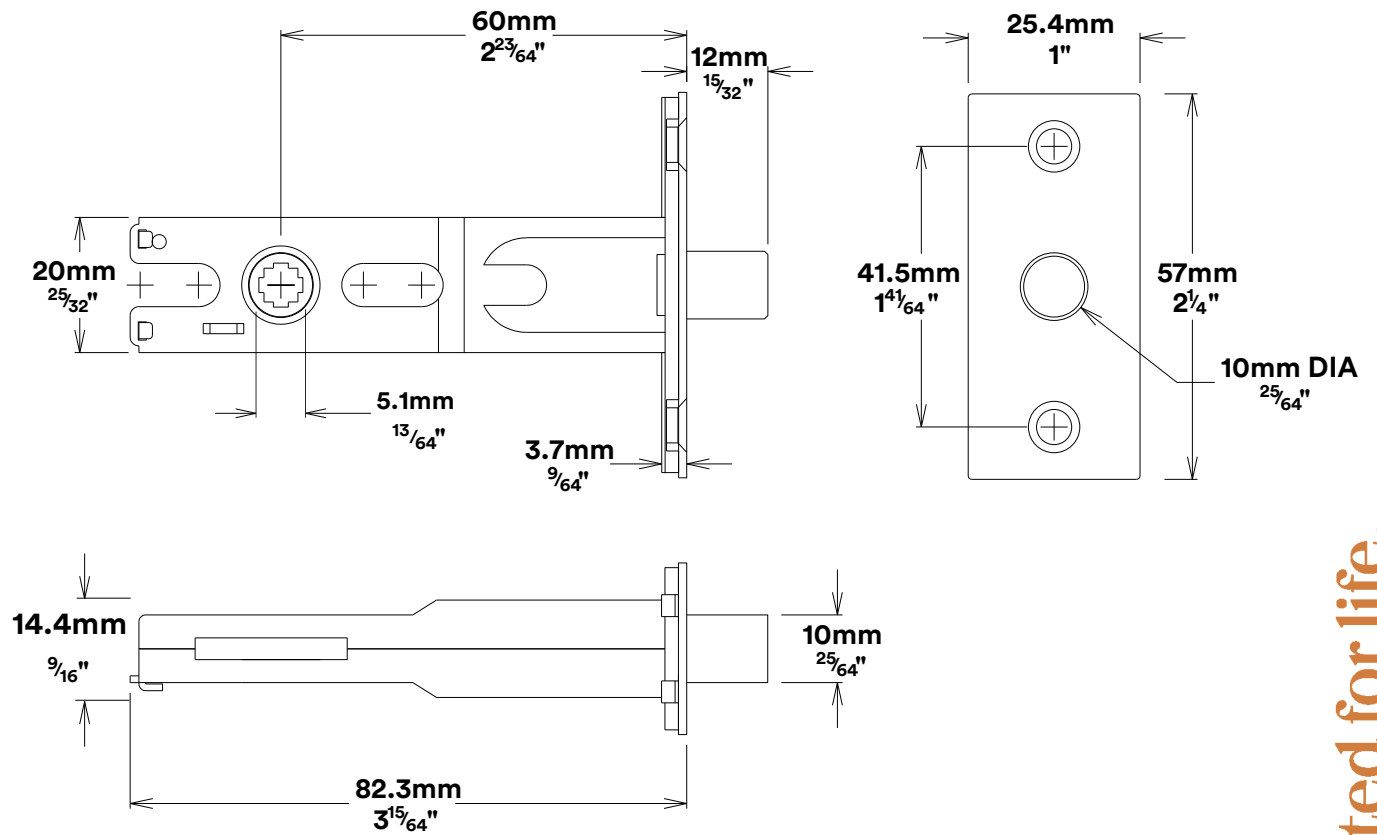

Privacy Bolt & Faceplate