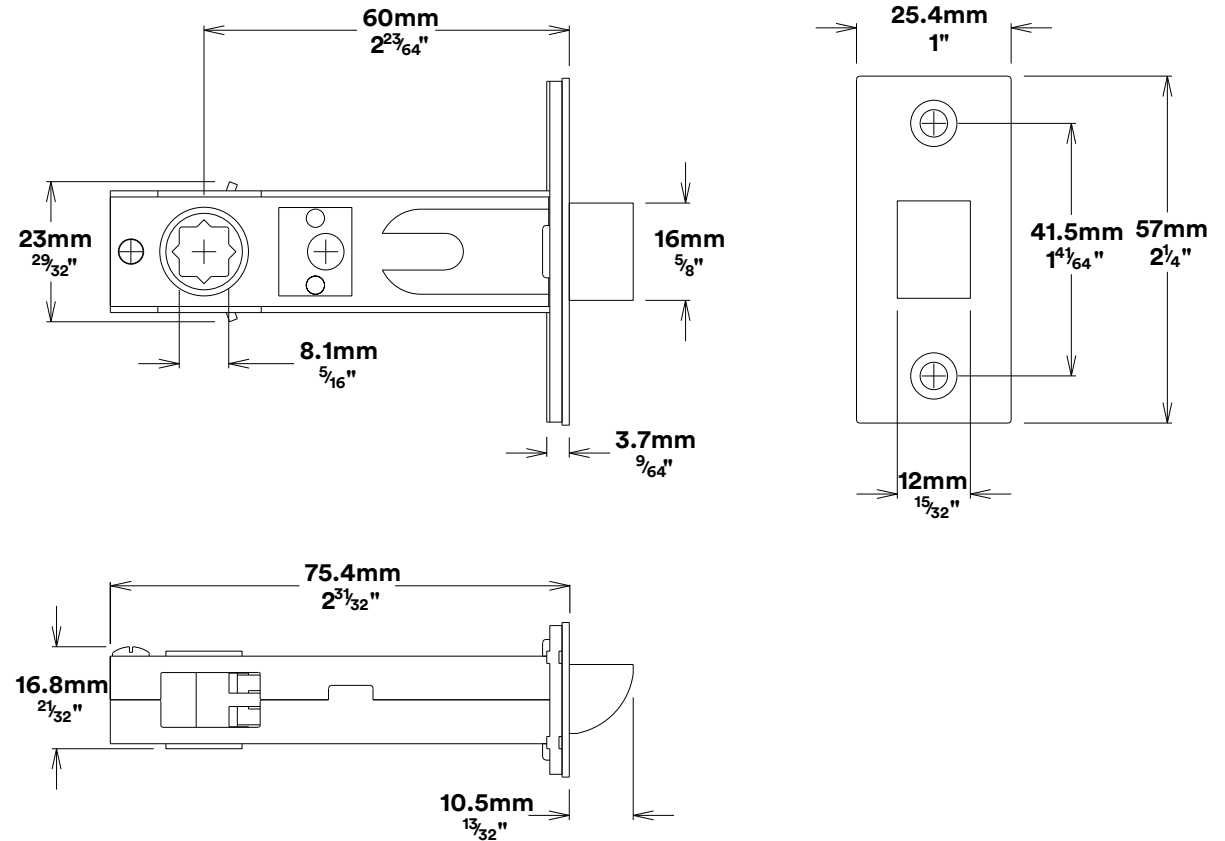

# Tube Latch Split Cam & 'T' Striker

Dust Box & Striker

Tube Latch & Faceplate