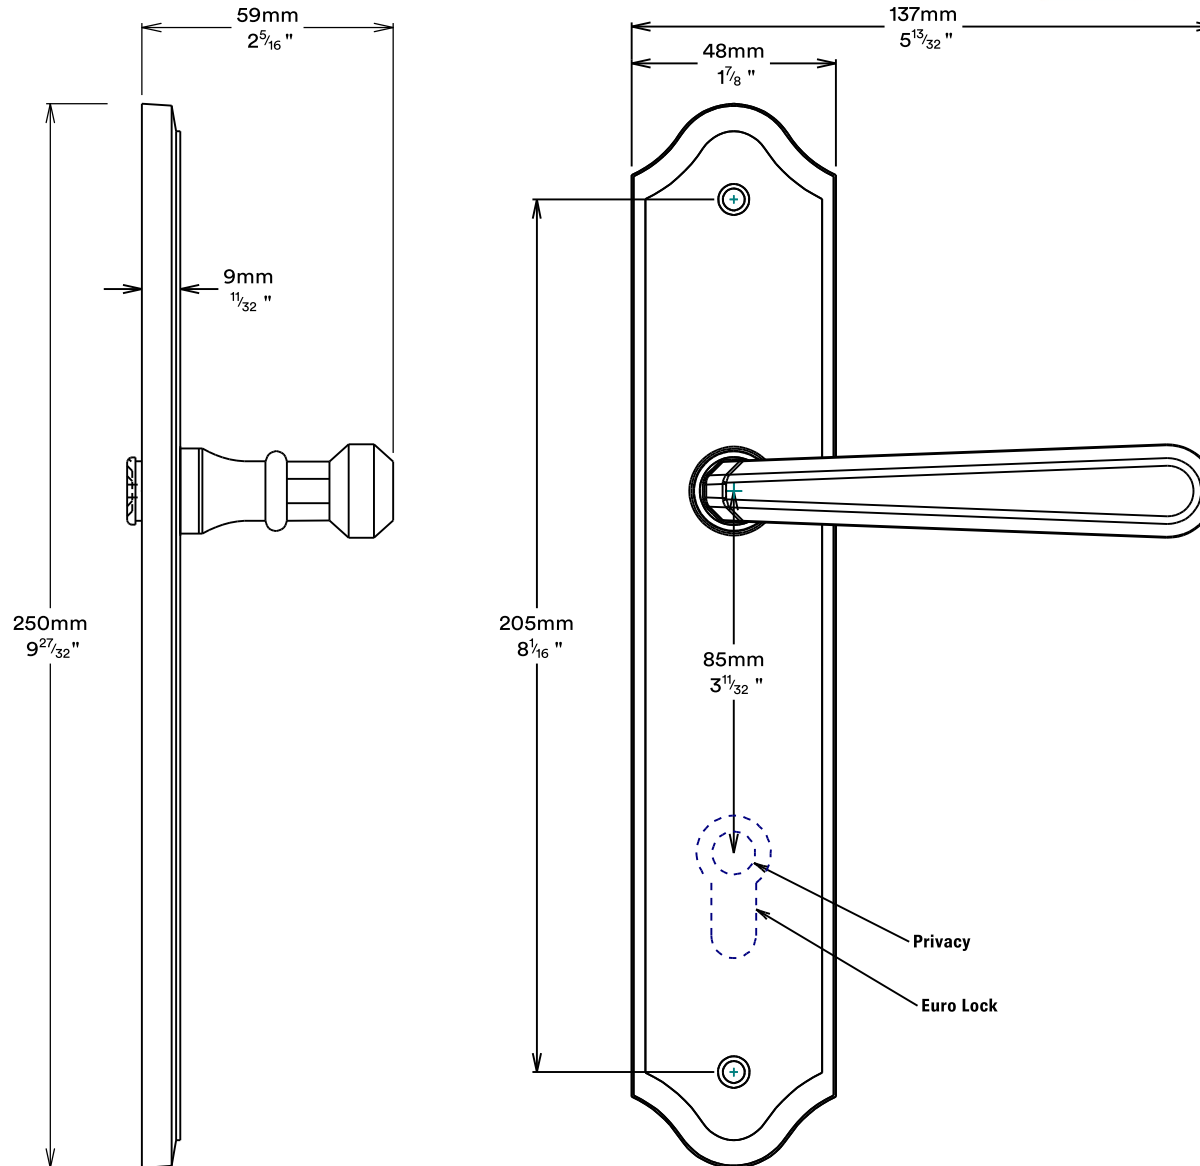

Door Lever Copenhagen Shouldered

iver