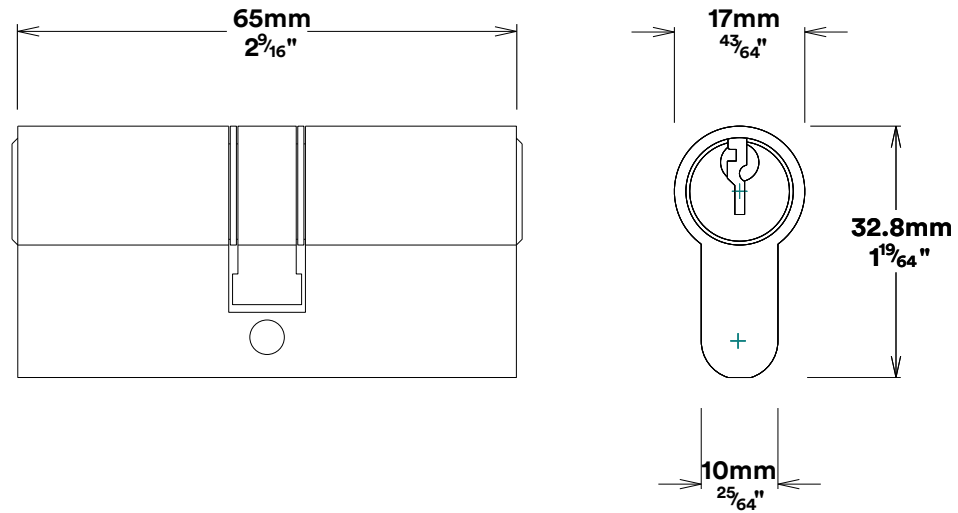

Euro Cylinder Key Key

iver