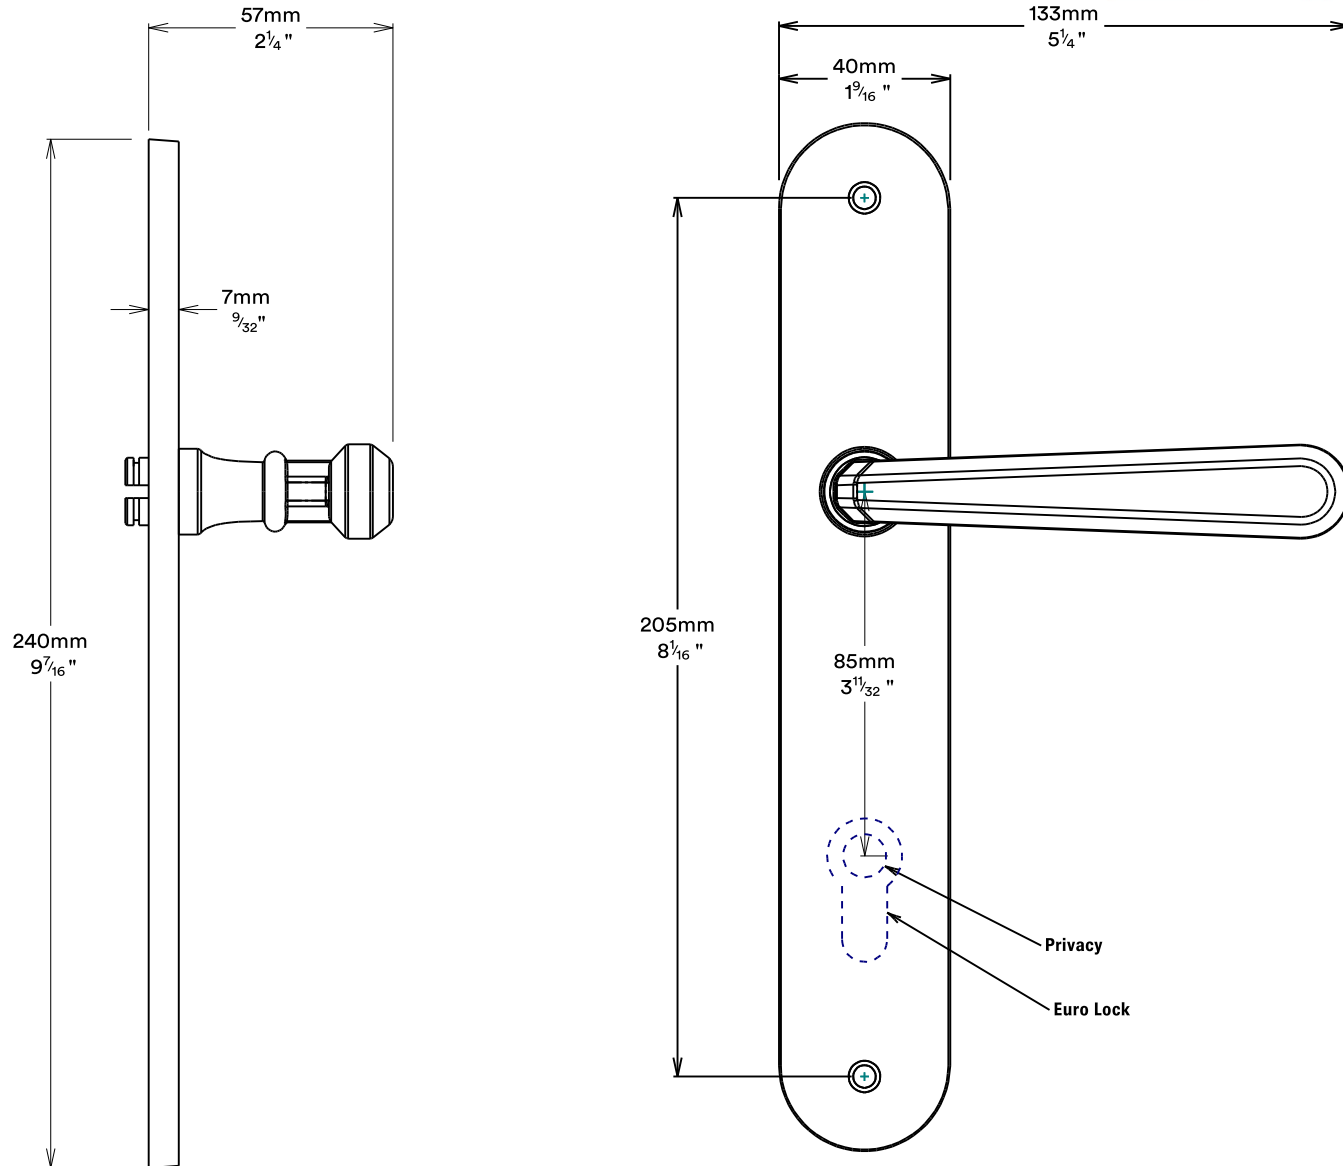

Door Lever Copenhagen Oval

iver

Privacy Adaptor

iver

Created for life.

Tube Latch Split Cam & 'T' Striker

Dust Box & Striker

Tube Latch & Faceplate

Privacy Bolt & Striker

Dust Box & Striker

Privacy Bolt & Faceplate

Created for life.