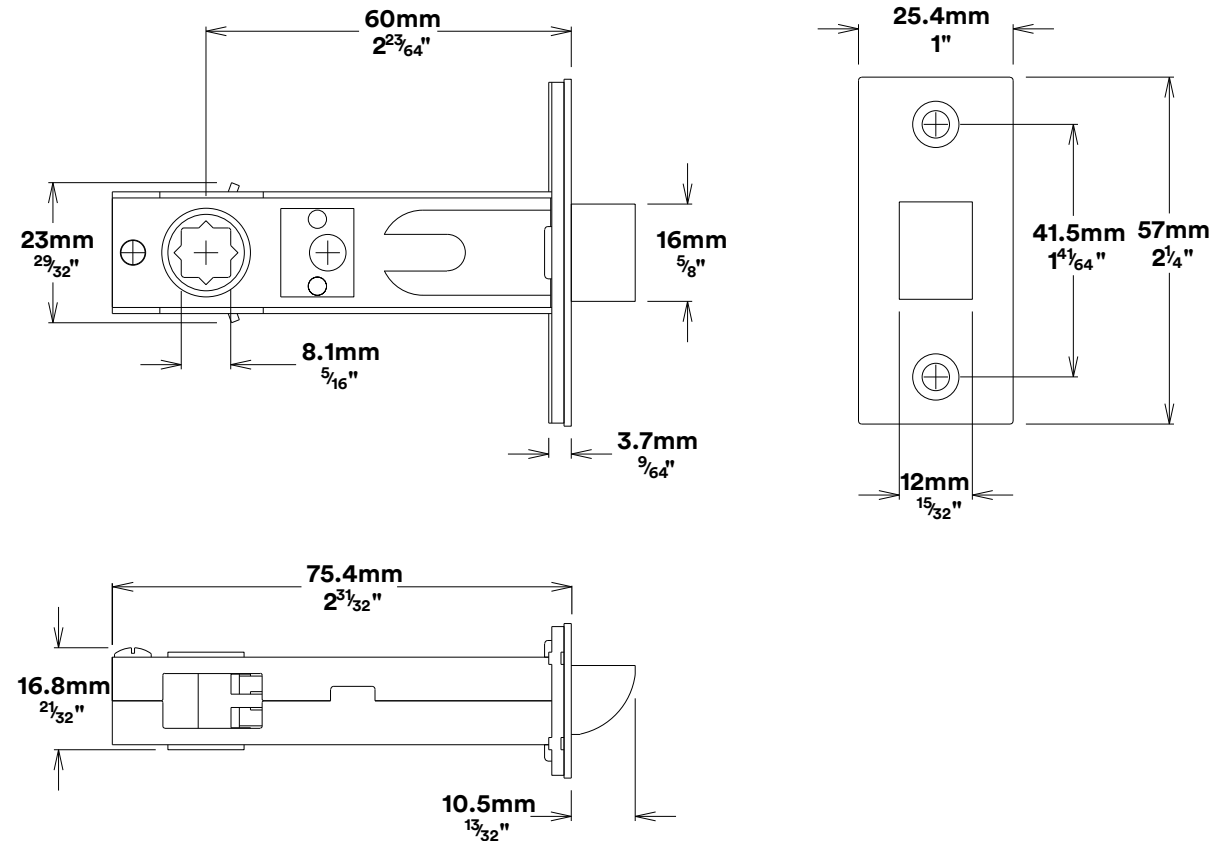

Door Lever Copenhagen Oval

iver

Privacy Adaptor

iver

Created for life.

Tube Latch Split Cam & 'T' Striker

Dust Box & Striker

Tube Latch & Faceplate