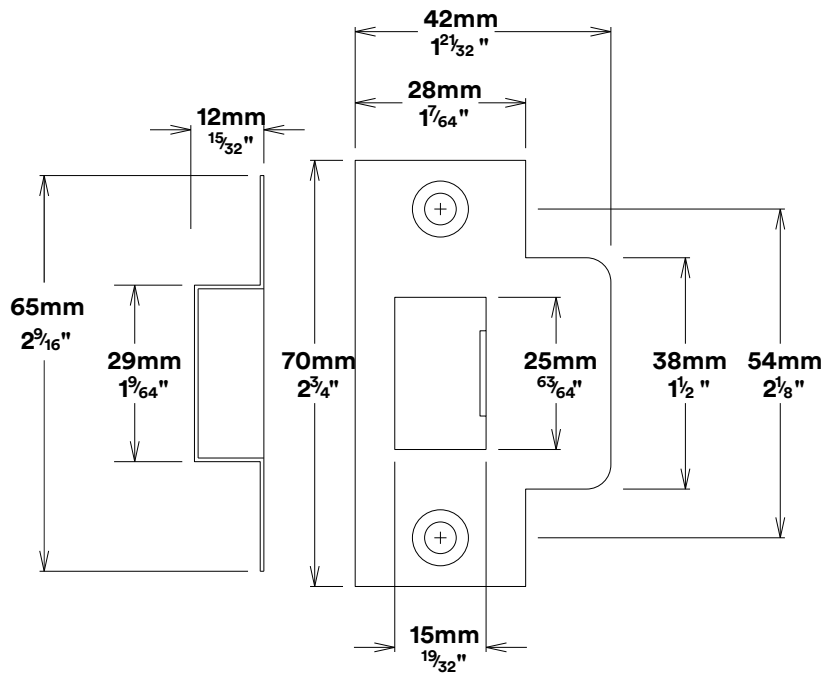

Door Lever Copenhagen Oval

iver

Privacy Adaptor

iver

Created for life.

Tube Latch Split Cam & 'T' Striker

Dust Box & Striker

Tube Latch & Faceplate