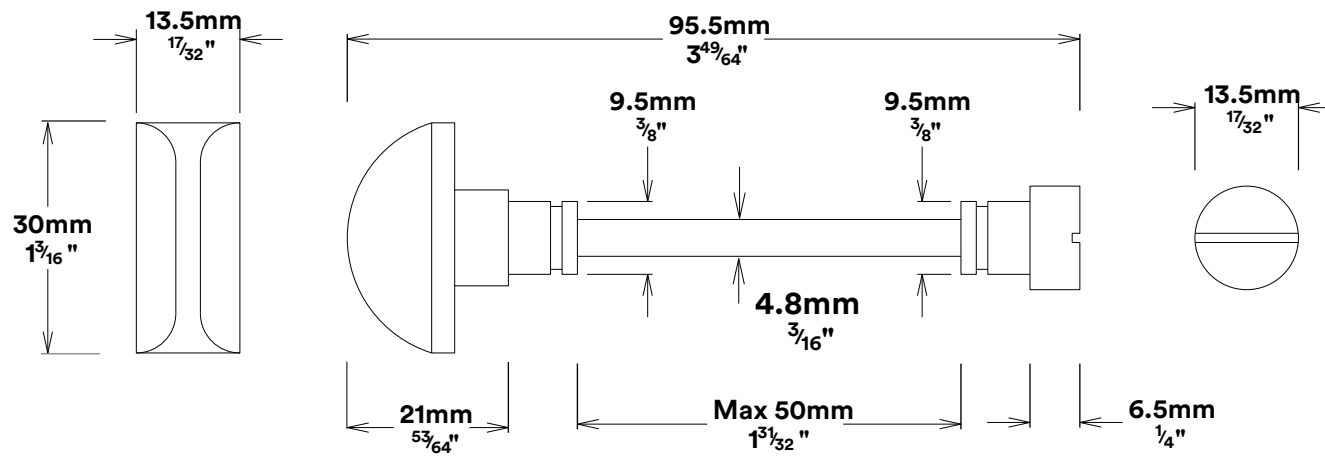

Door Lever Copenhagen Oval

iver

Privacy Adaptor

iver

Created for life.

Tube Latch Split Cam & 'T' Striker

Dust Box & Striker

Tube Latch & Faceplate