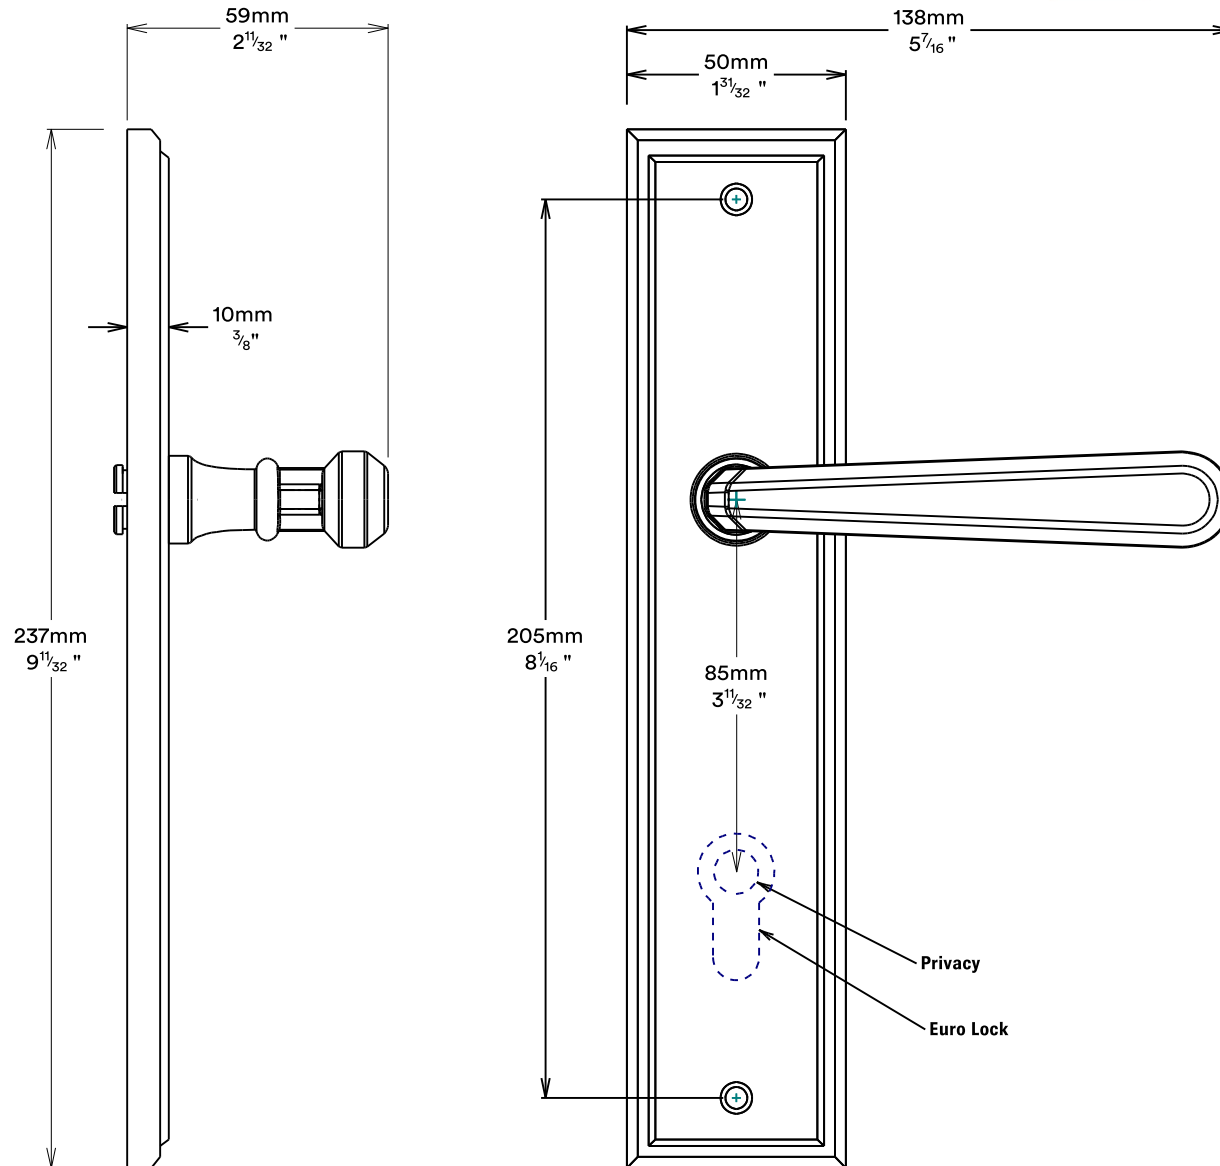

Door Lever Copenhagen Stepped

iver

Privacy Adaptor

iver

Tube Latch Split Cam & 'T' Striker

Dust Box & Striker

Tube Latch & Faceplate

Privacy Bolt & Striker

Dust Box & Striker

Privacy Bolt & Faceplate

Created for life.