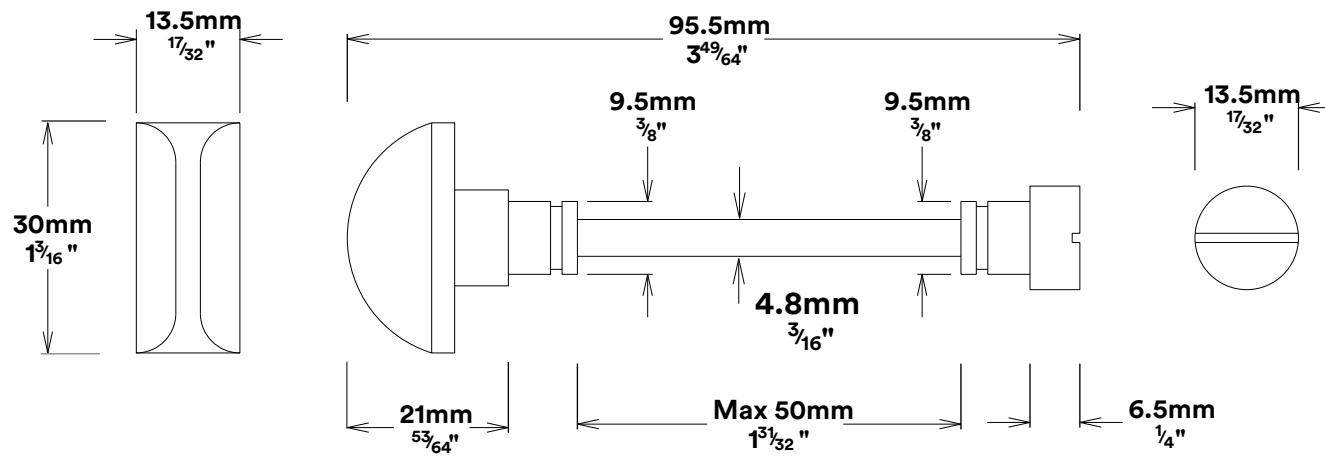

Door Lever Copenhagen Stepped

iver

Privacy Adaptor

iver

Tube Latch Split Cam & 'T' Striker

Dust Box & Striker

Tube Latch & Faceplate

Privacy Bolt & Striker