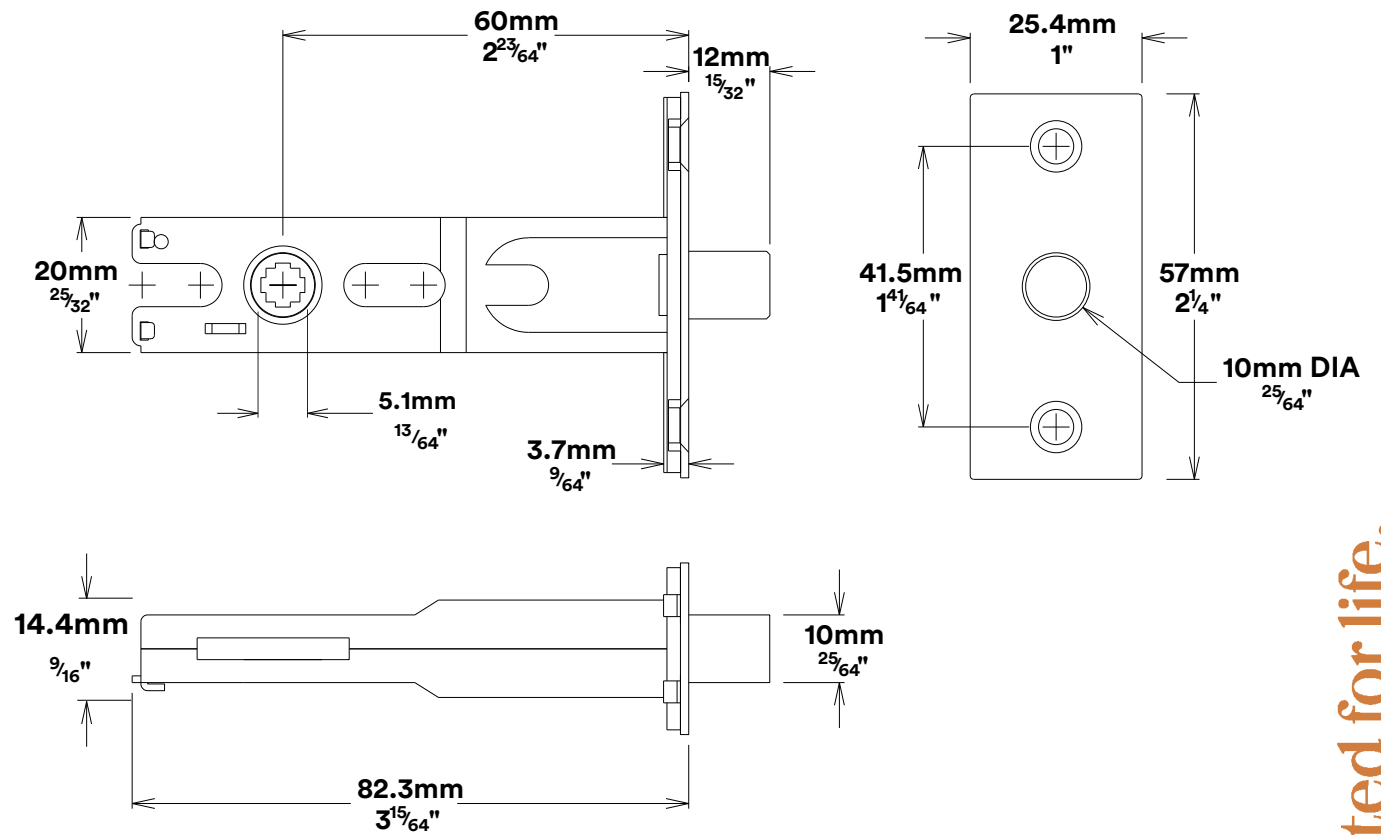

Privacy Bolt & Faceplate