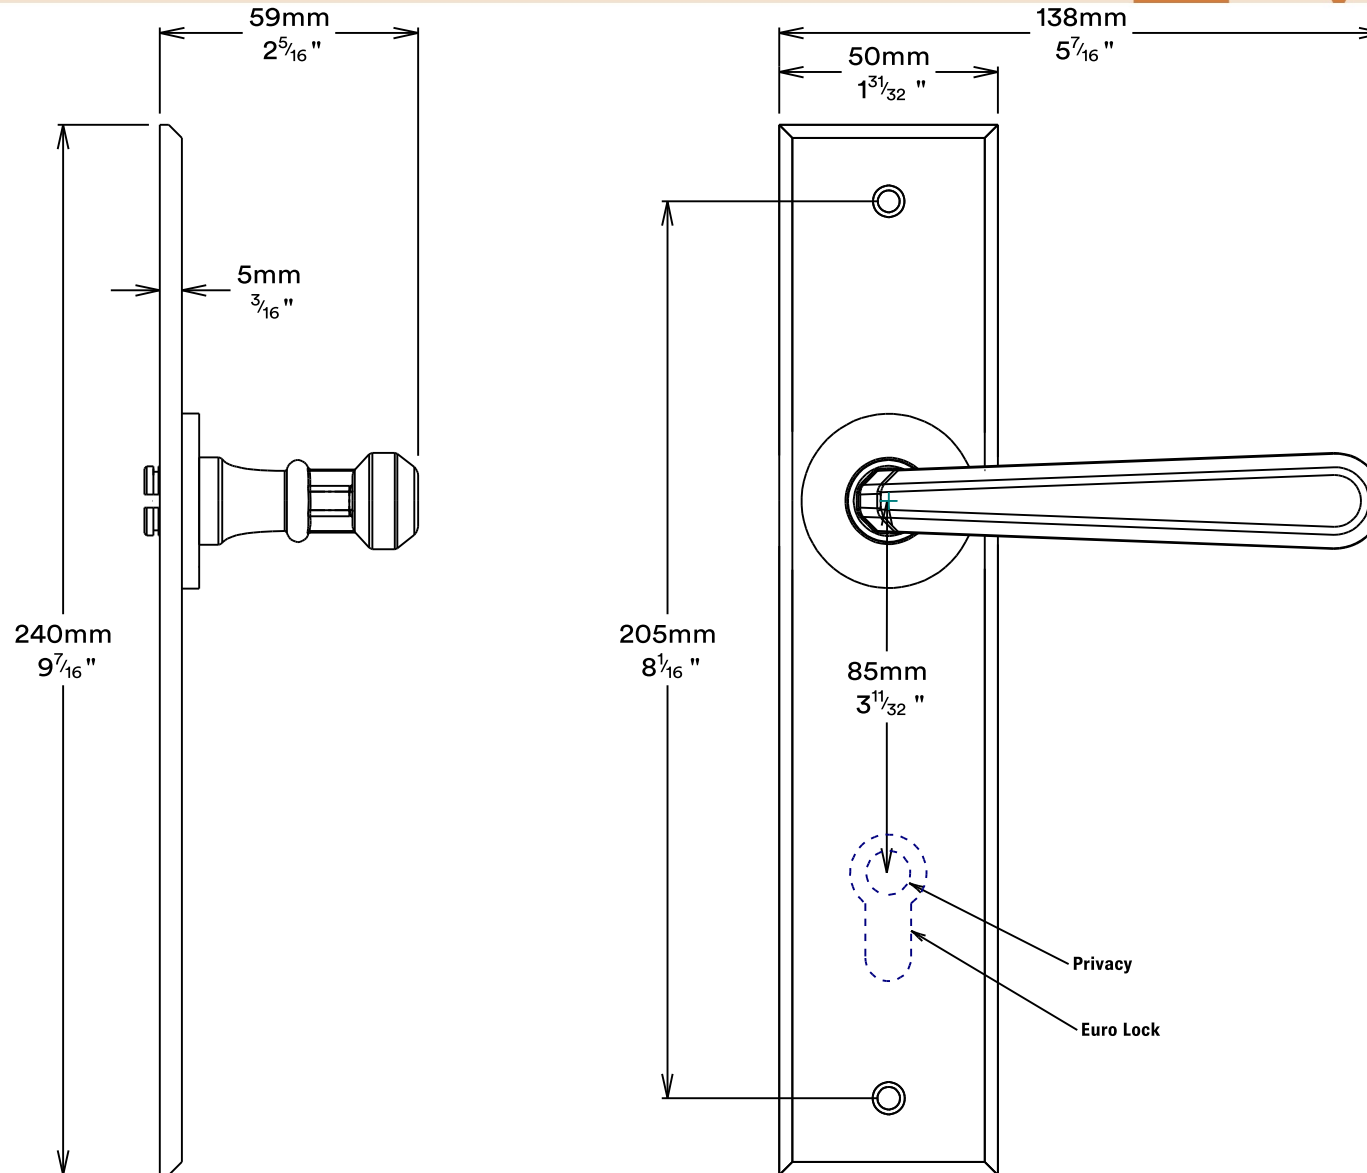

Door Lever Copenhagen Chamfered

iver

Euro Cylinder Key Thumb

iver

Created for life.

Mortice Lock Euro & Striker

Created for life.