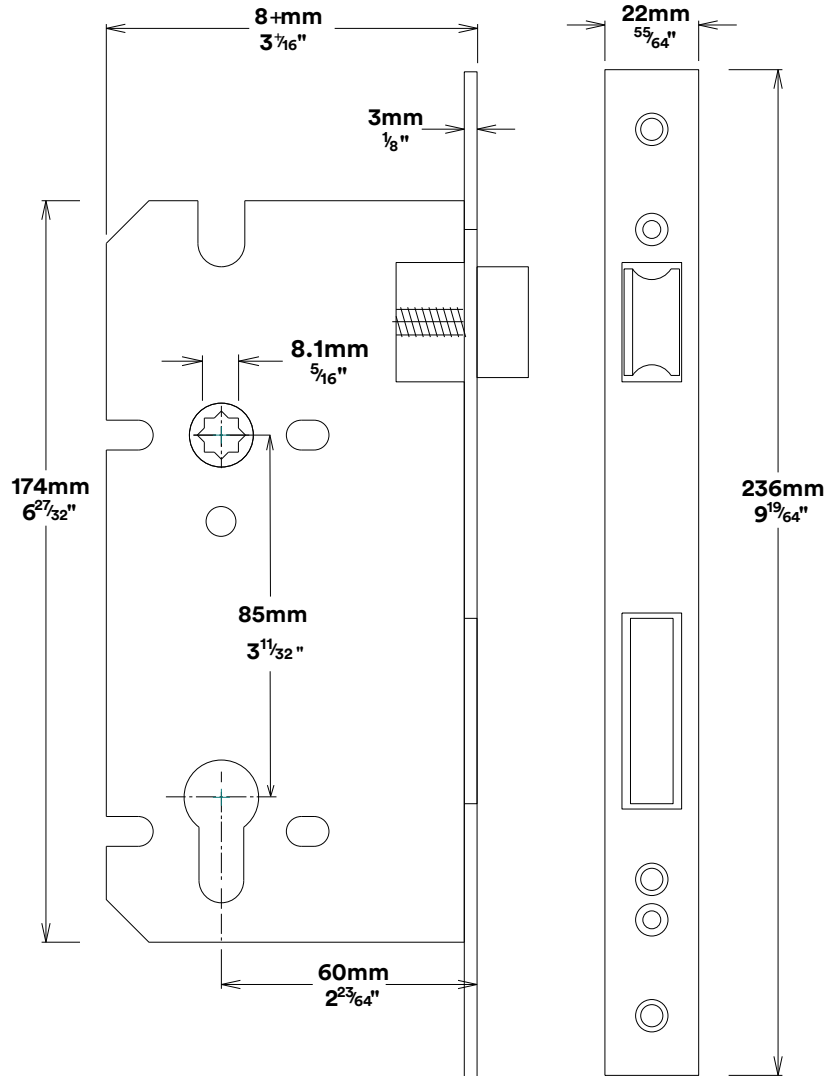

Door Lever Helsinki Oval

iver

Euro Cylinder Key Key

iver

Mortice Lock Euro & Striker

Mortice Lock & Faceplate

Striker Plate

Dust Box