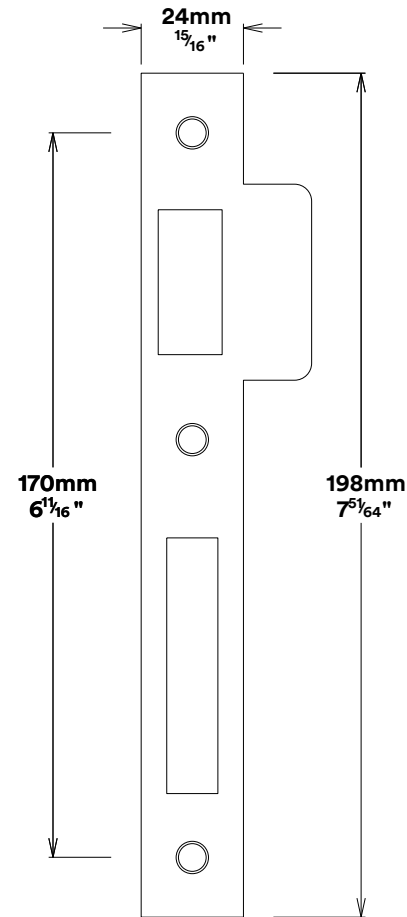

Door Lever Helsinki Oval

iver

Euro Cylinder Key Key

iver

Mortice Lock Euro & Striker

Mortice Lock & Faceplate

Striker Plate

Dust Box