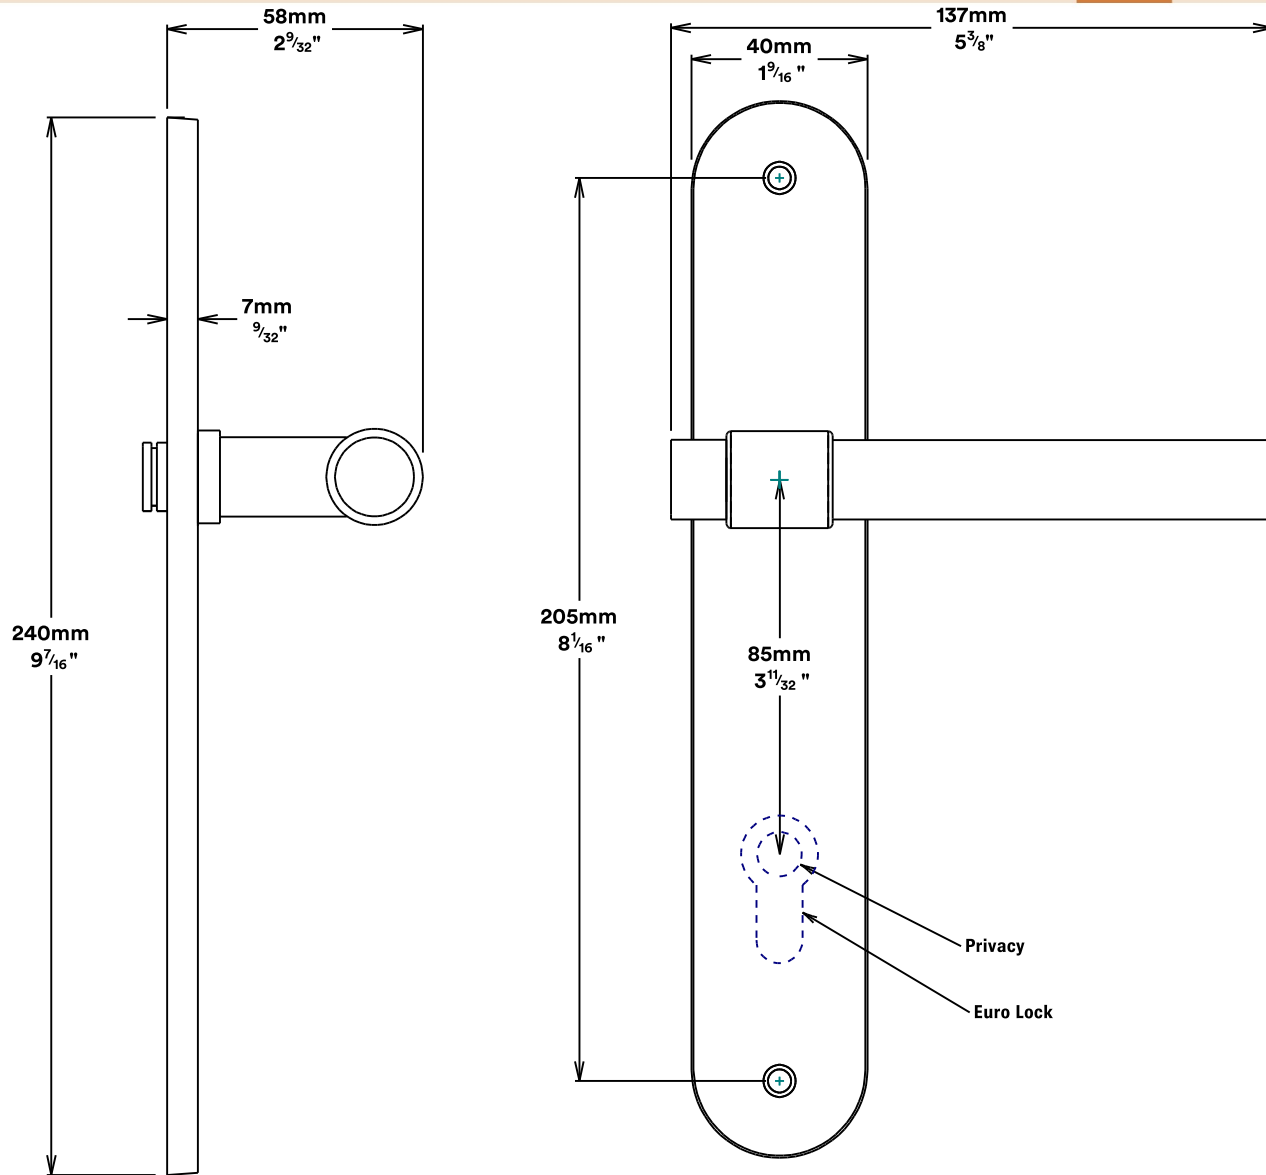

Door Lever Helsinki Oval

iver

Euro Cylinder Key Key

iver

Mortice Lock Euro & Striker

Mortice Lock & Faceplate

Striker Plate

Dust Box