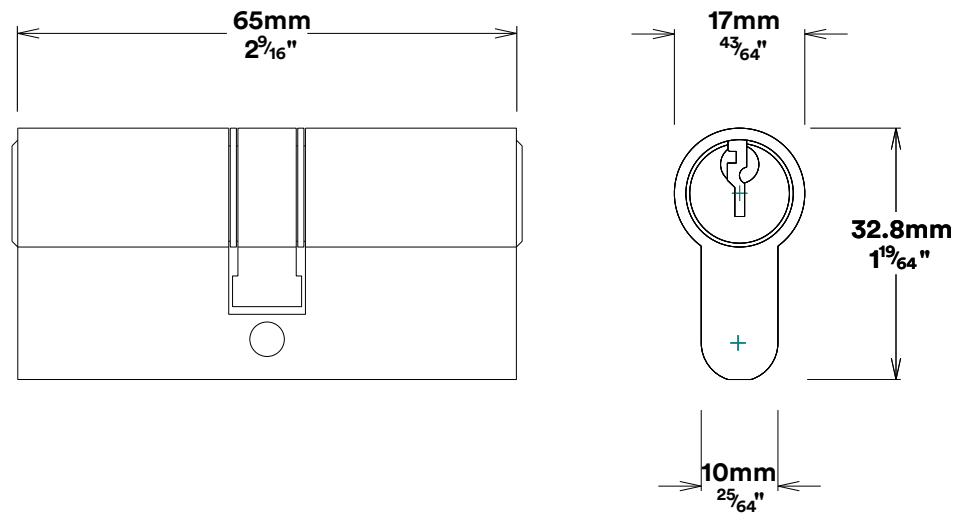

Door Lever Helsinki Oval

iver

Euro Cylinder Key Key

iver

Mortice Lock Euro & Striker

Mortice Lock & Faceplate

Striker Plate

Dust Box