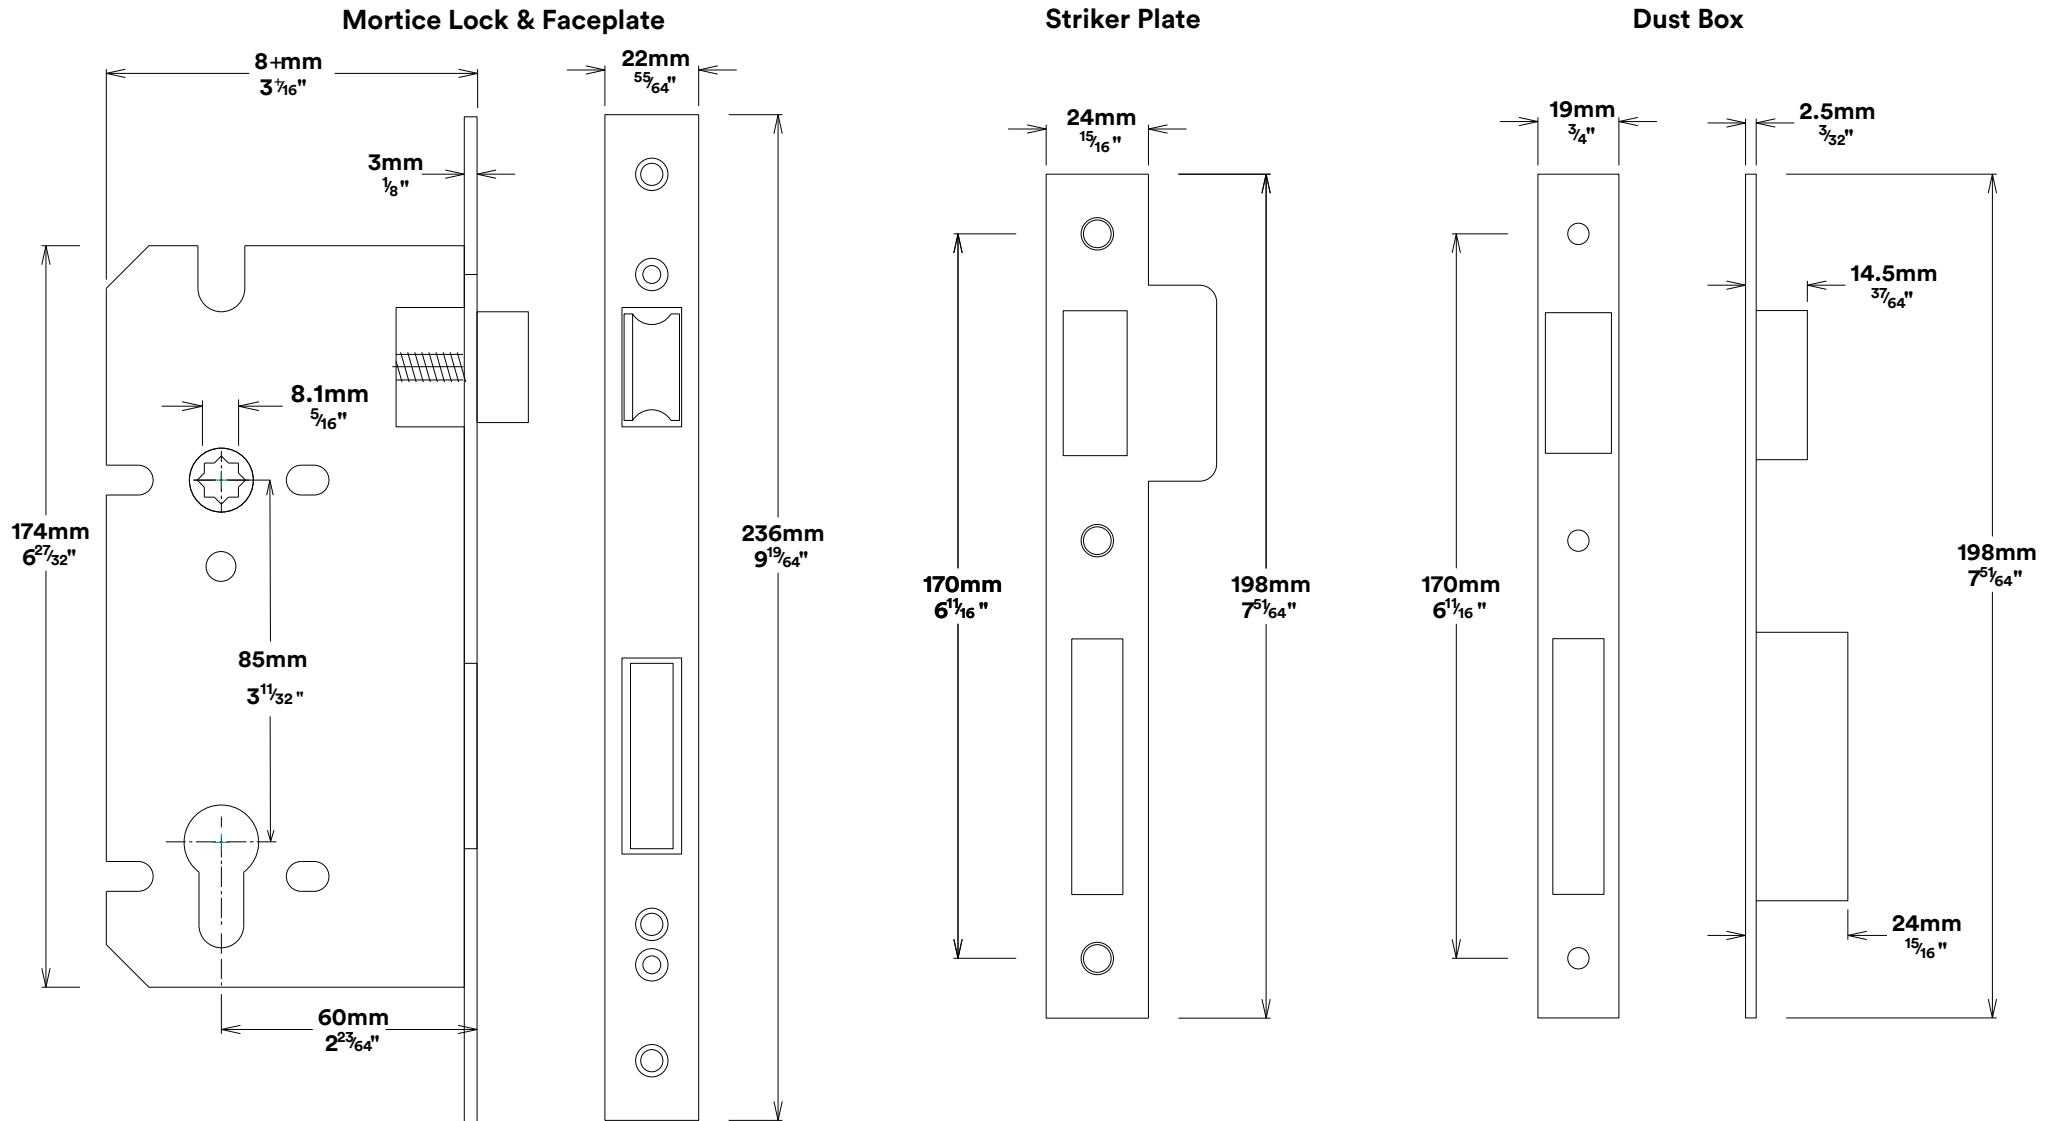

Door Lever Helsinki Chamfered

iver

Euro Cylinder Key Key

iver

Mortice Lock Euro & Striker

Created for life.