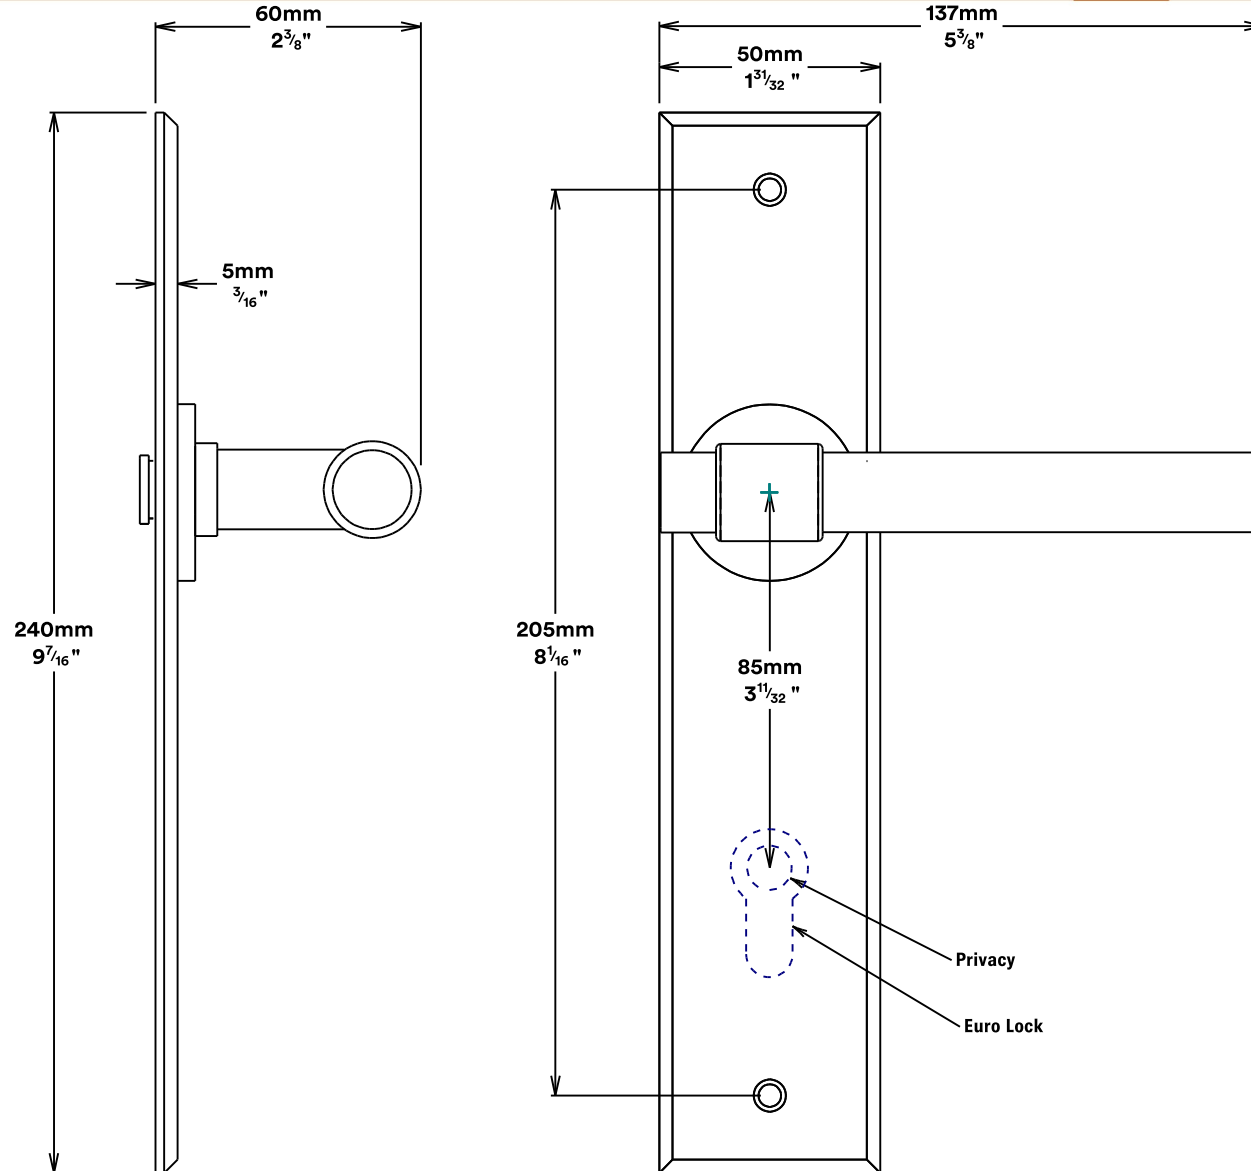

Door Lever Helsinki Chamfered

iver

Euro Cylinder Key Key

iver

Mortice Lock Euro & Striker

Created for life.