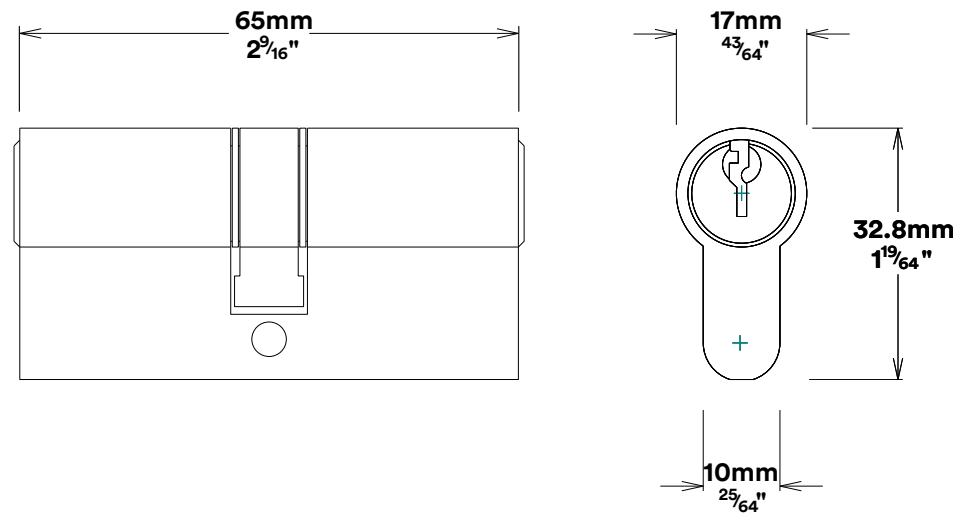

Door Lever Helsinki Chamfered

iver

Euro Cylinder Key Key

iver

Mortice Lock Euro & Striker

Created for life.