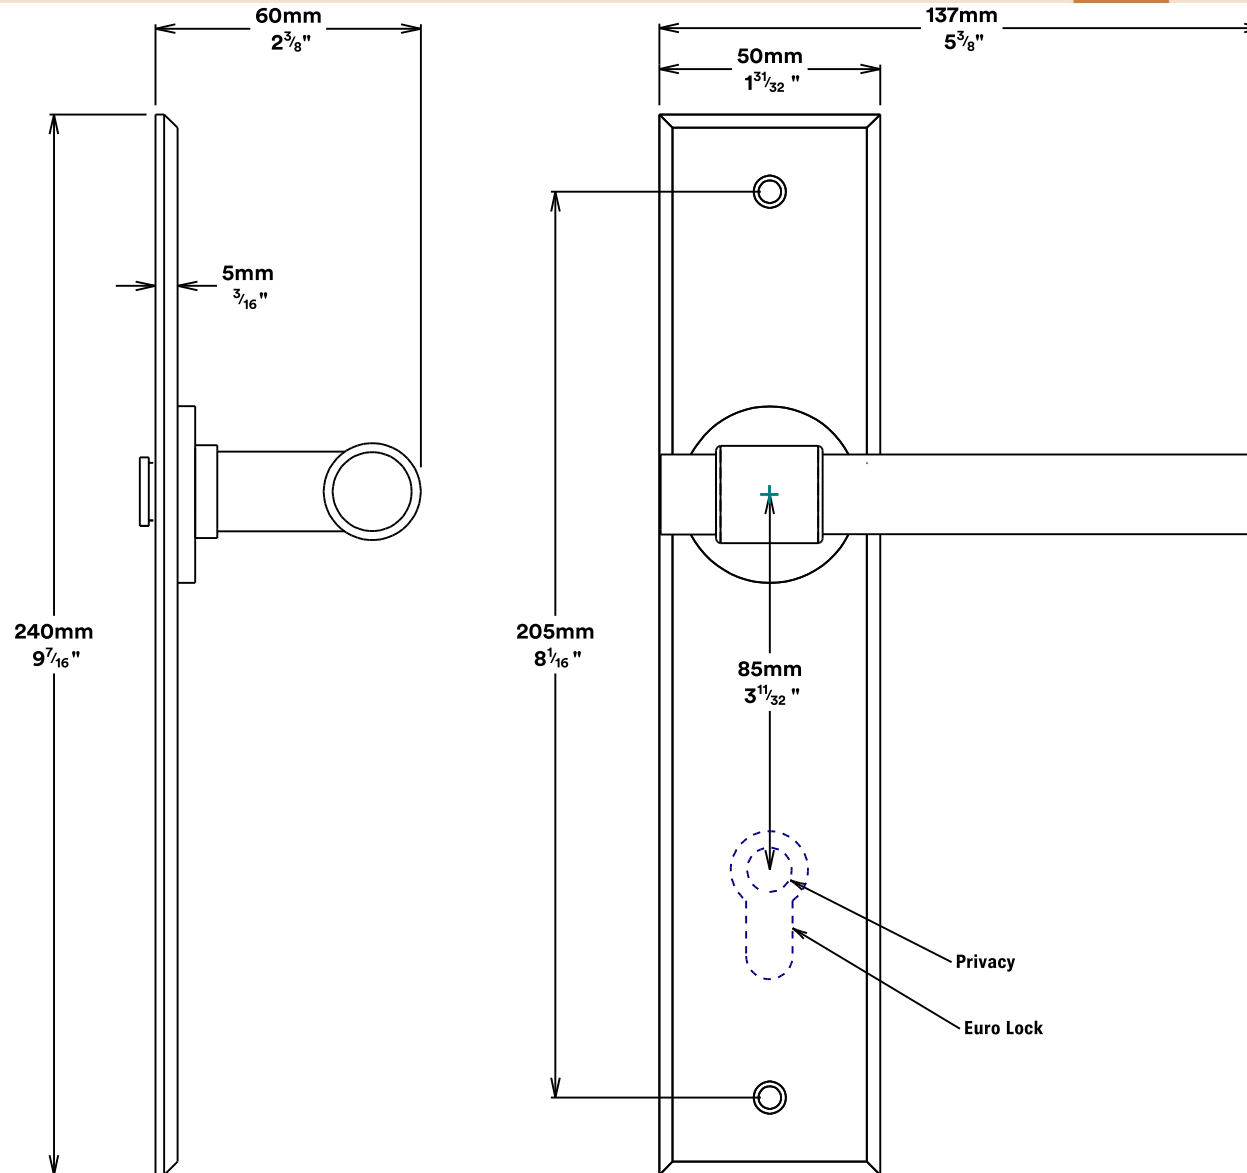

Door Lever Helsinki Chamfered

iver

Euro Cylinder Key Thumb

iver

Created for life.

Mortice Lock Euro & Striker

Created for life.