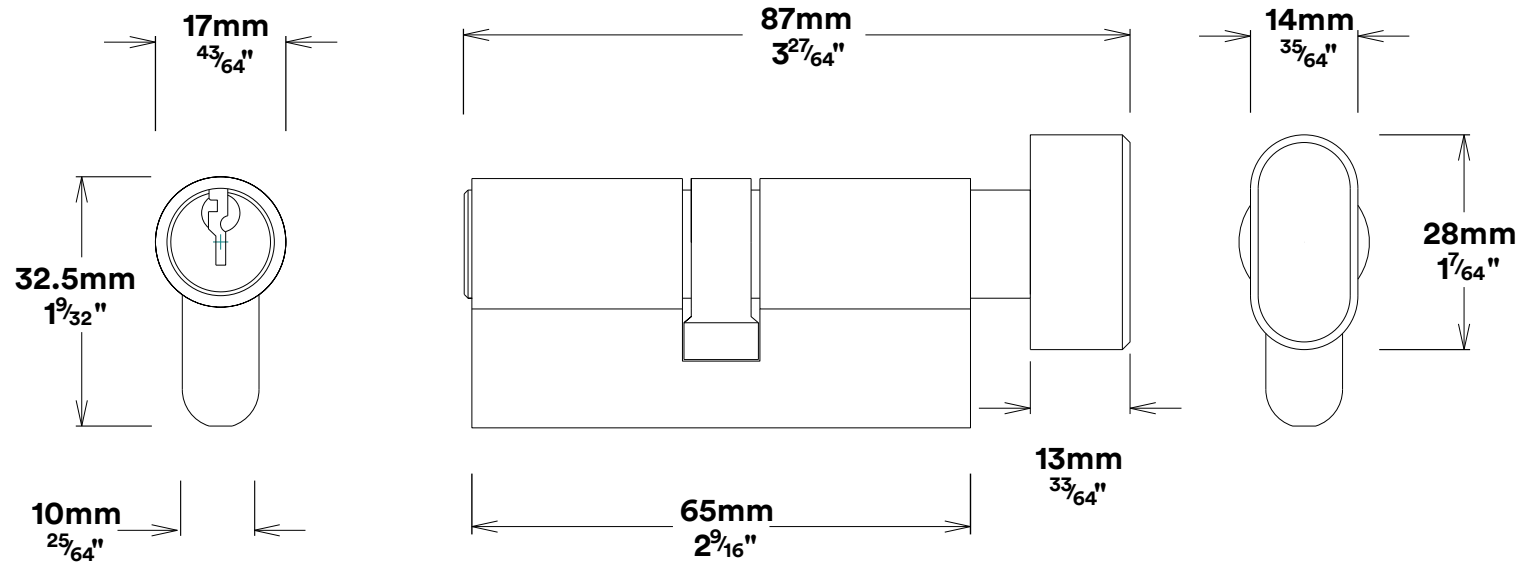

Door Lever Helsinki Chamfered

iver

Euro Cylinder Key Thumb

iver

Created for life.

Mortice Lock Euro & Striker

Created for life.