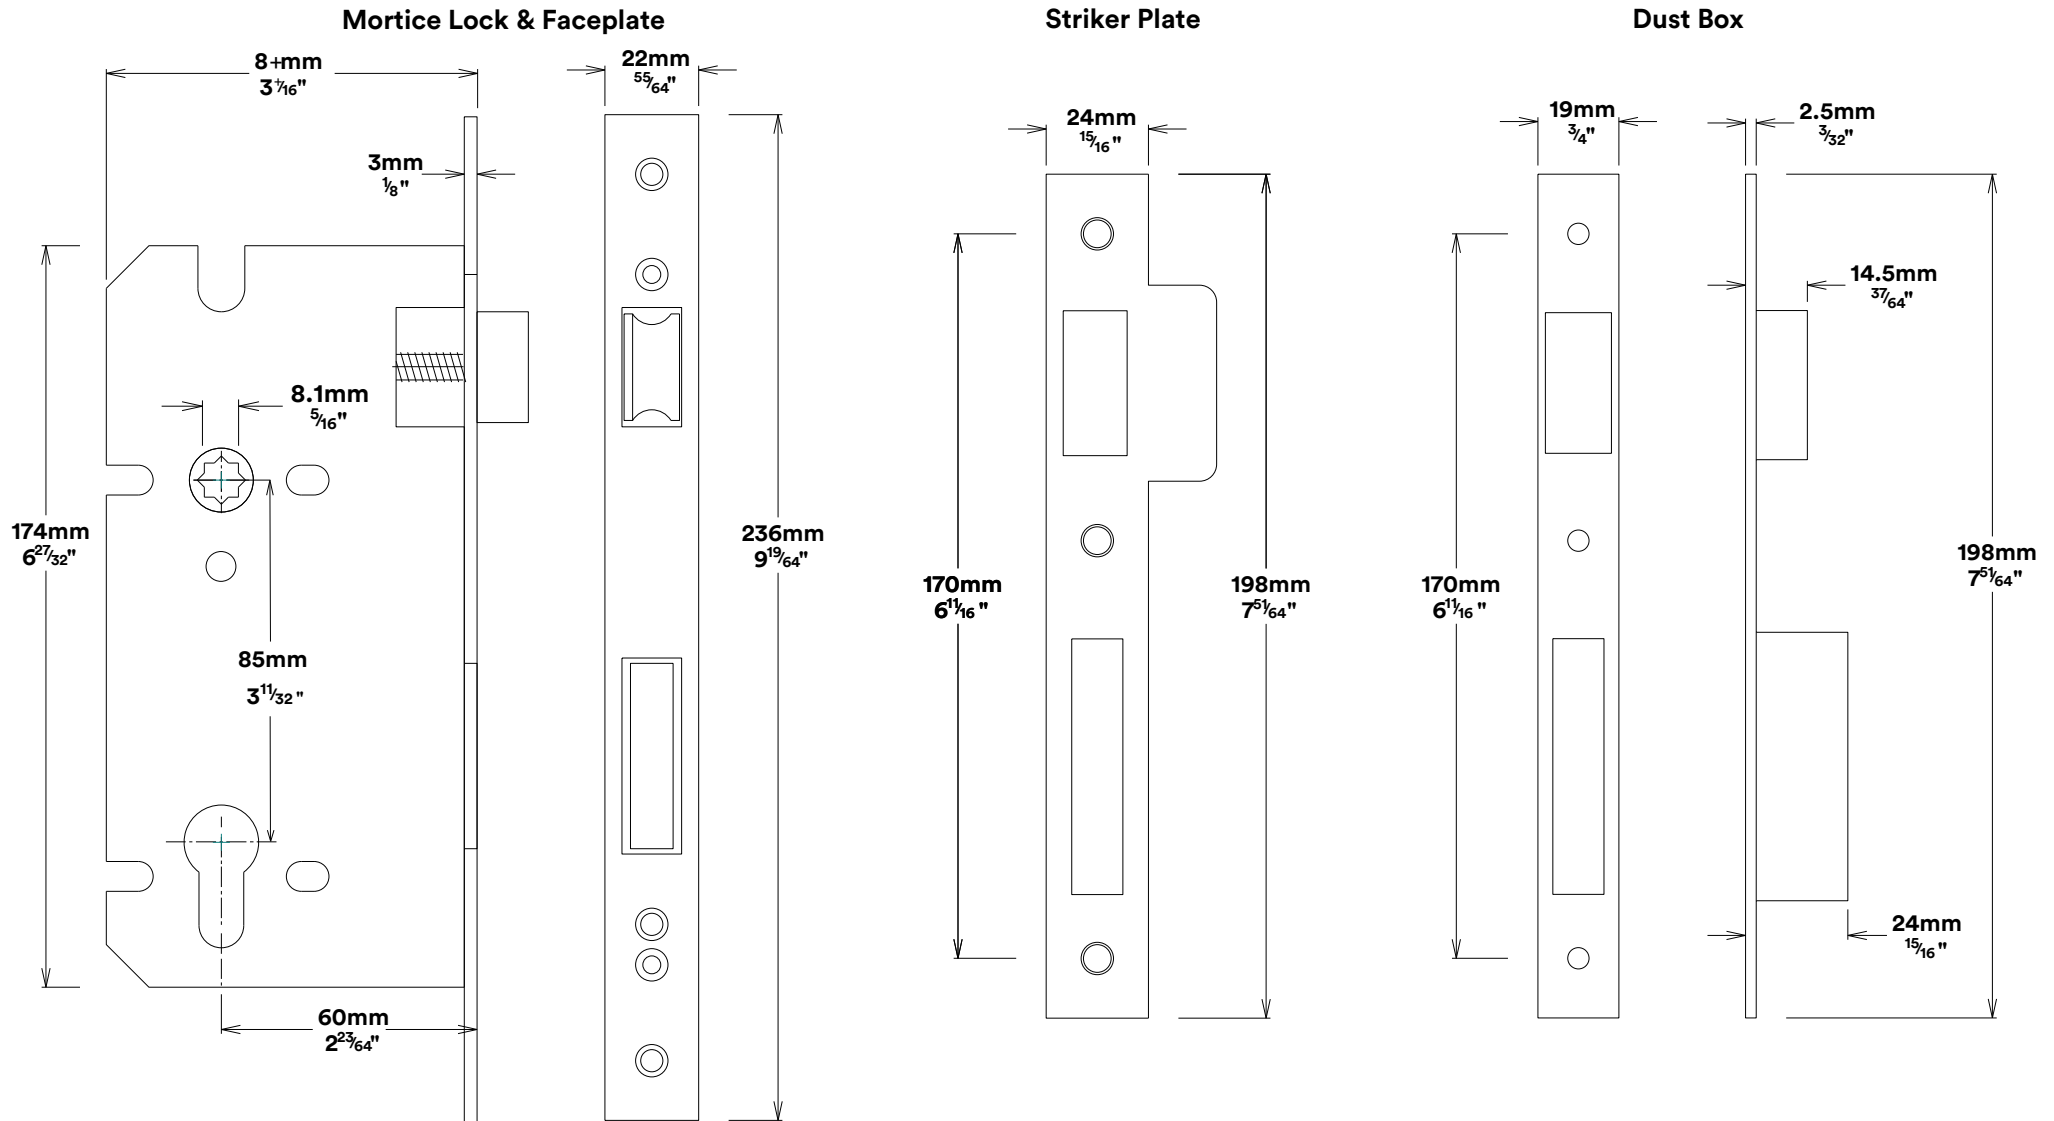

Door Lever Helsinki Chamfered

iver

Euro Cylinder Key Thumb

iver

Created for life.

Mortice Lock Euro & Striker

Created for life.