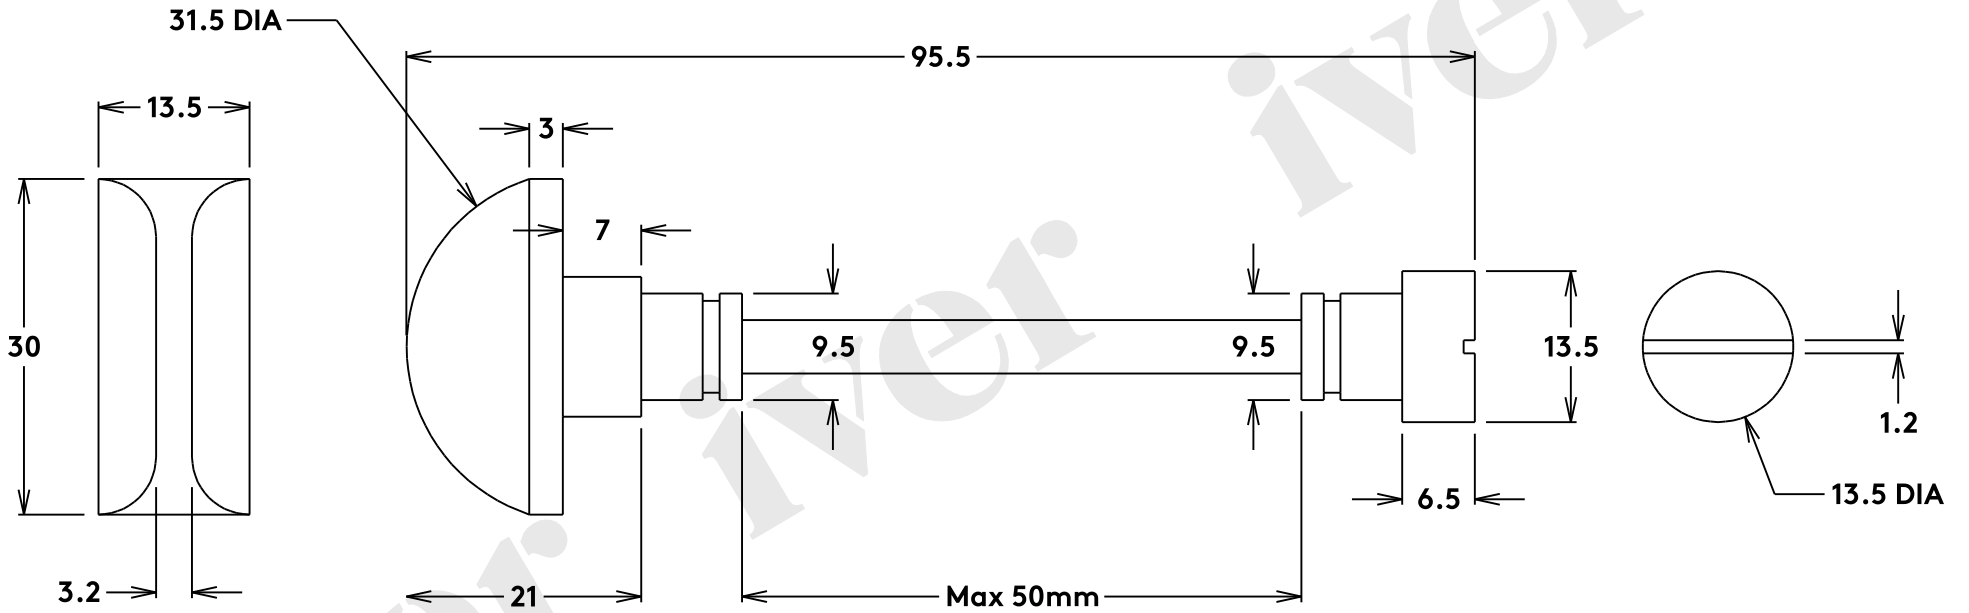

## Door Lever Stirling Oval Latch/Privacy/Euro H240xW40xP62

## Component Privacy Adaptor

## Privacy Bolt Round Bolt Backset 60mm