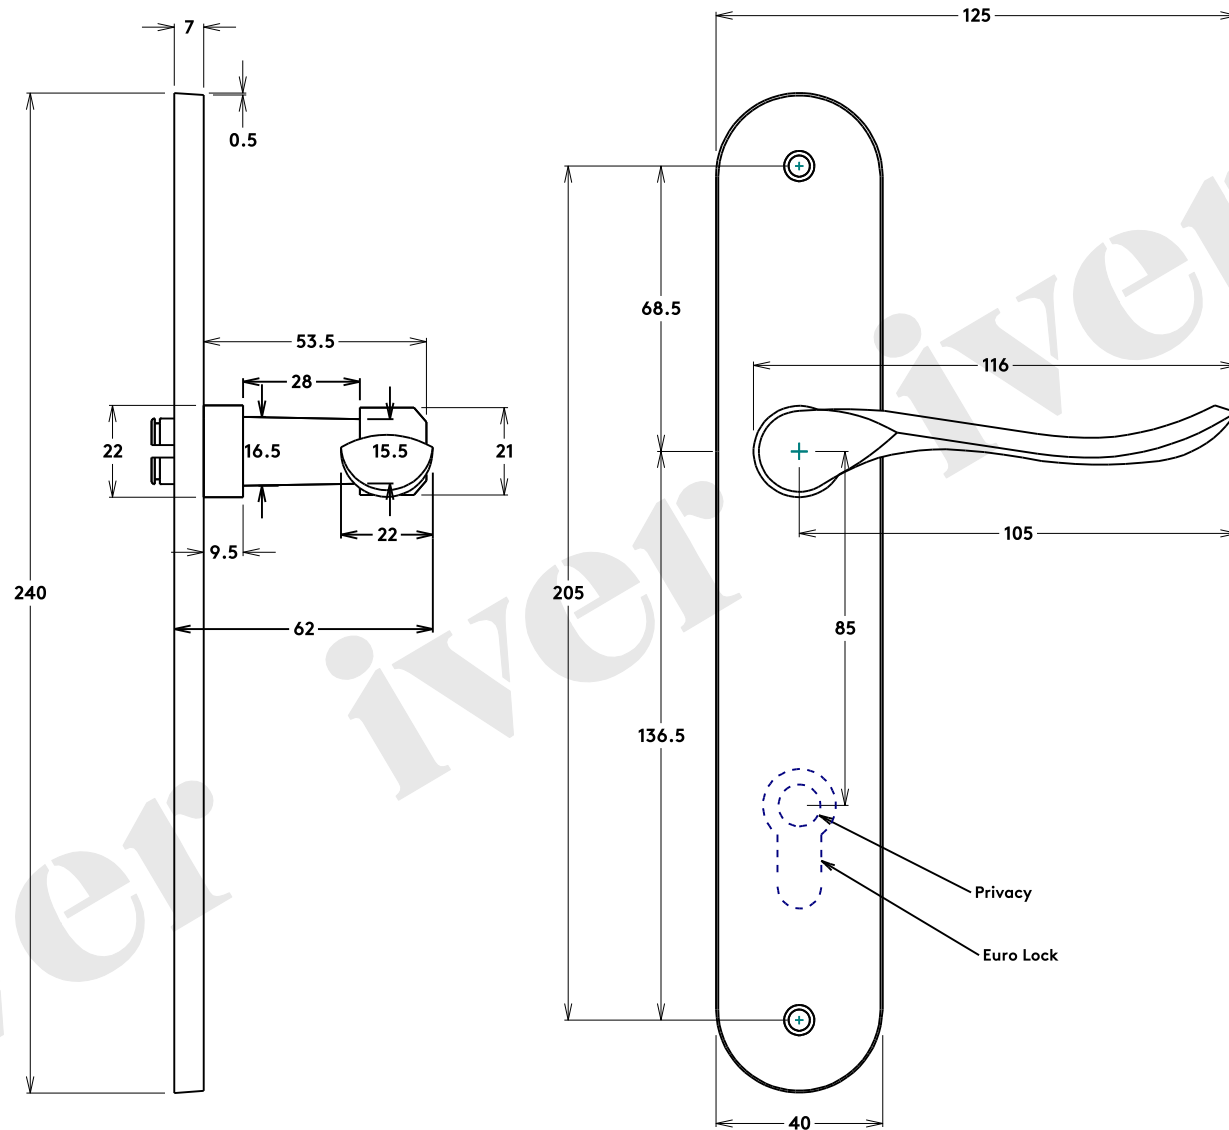

## Door Lever Stirling Oval Latch/Privacy/Euro H240xW40xP62

## Component Privacy Adaptor

## Privacy Bolt Round Bolt Backset 60mm