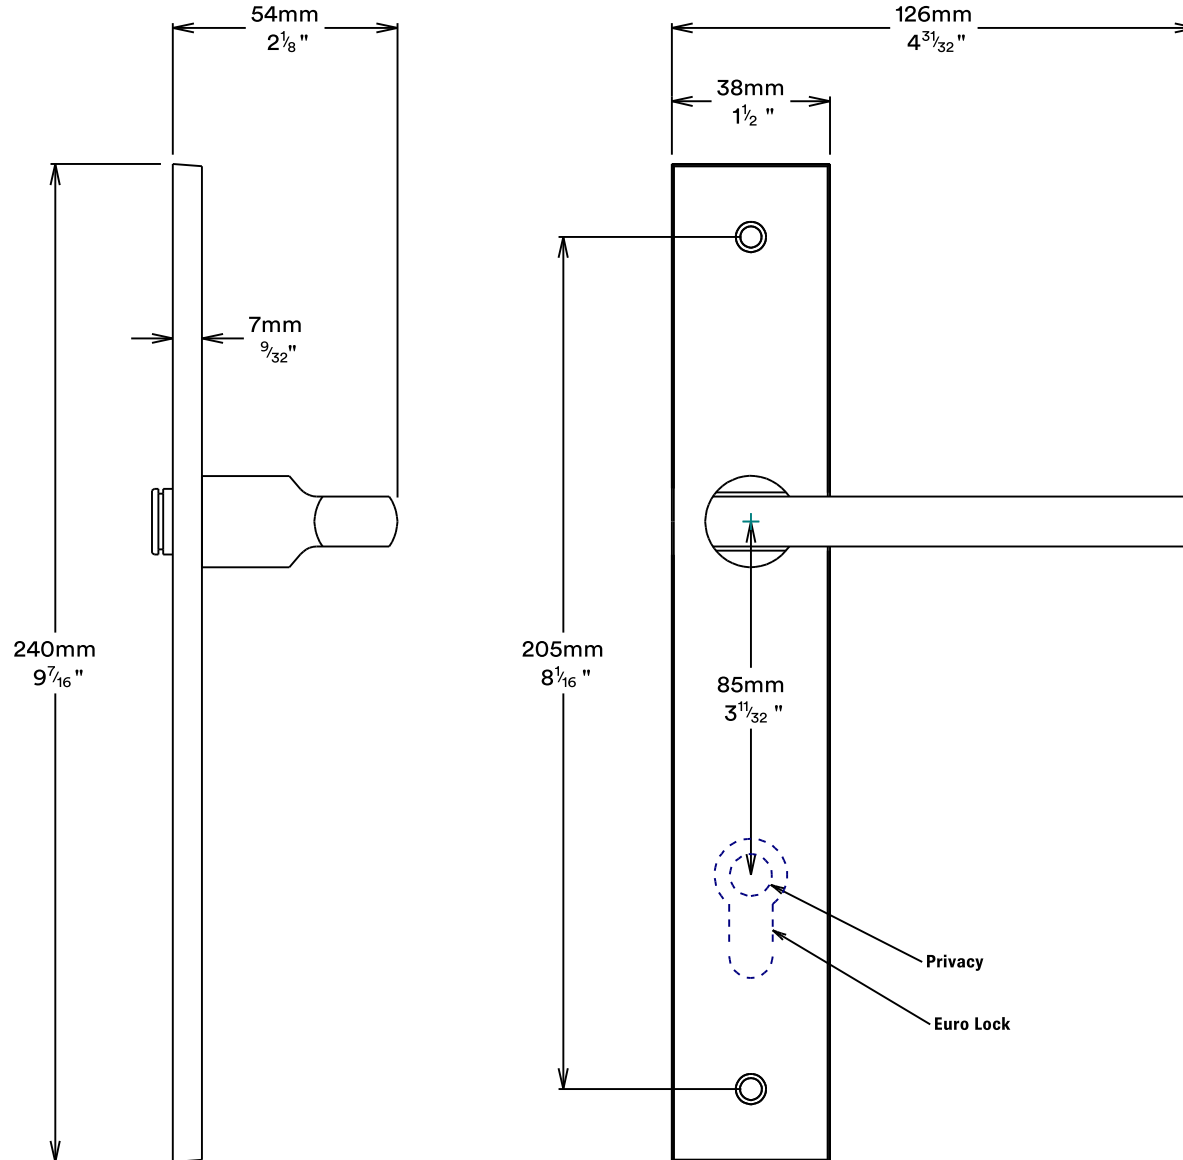

Door Lever Baltimore Rectangular

iver

Privacy Adpator Oval

iver

Tube Latch Split Cam & 'T' Striker

Dust Box & Striker

Tube Latch & Faceplate

Privacy Bolt & Striker