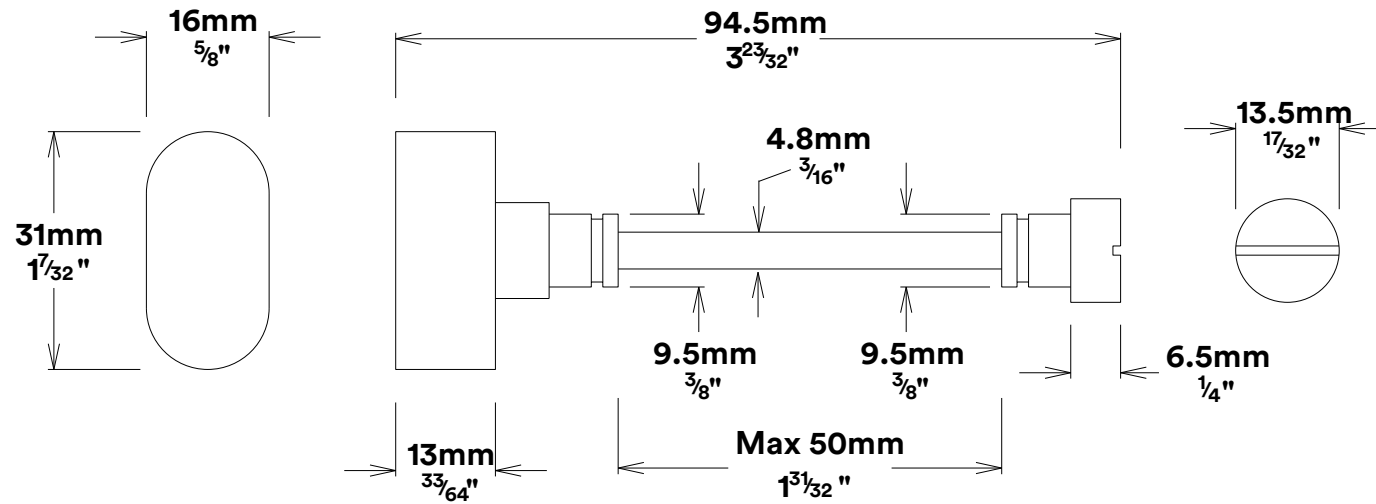

Door Lever Baltimore Rectangular

iver

Privacy Adpator Oval

iver

Tube Latch Split Cam & 'T' Striker

Dust Box & Striker

Tube Latch & Faceplate

Privacy Bolt & Striker