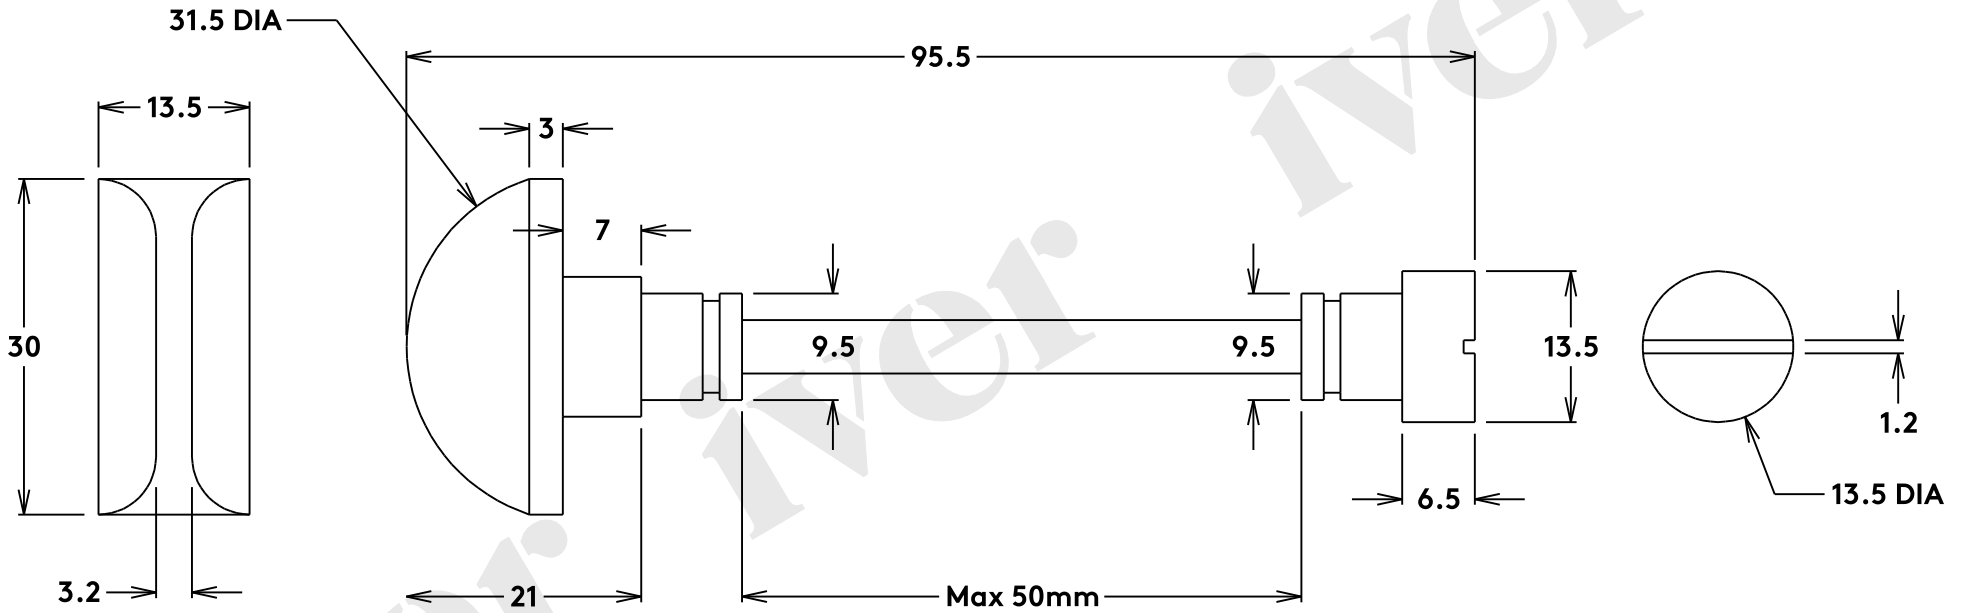

Door Lever Oxford Rectangular Latch/Privacy/Euro Pair H240xW38xP60

Tube Latch Split Cam 'T' Striker Hard & Soft Sprung Backset 60mm

Component Privacy Adaptor

Privacy Bolt Round Bolt Backset 60mm

Dust Box & Striker

Privacy Bolt

Faceplate