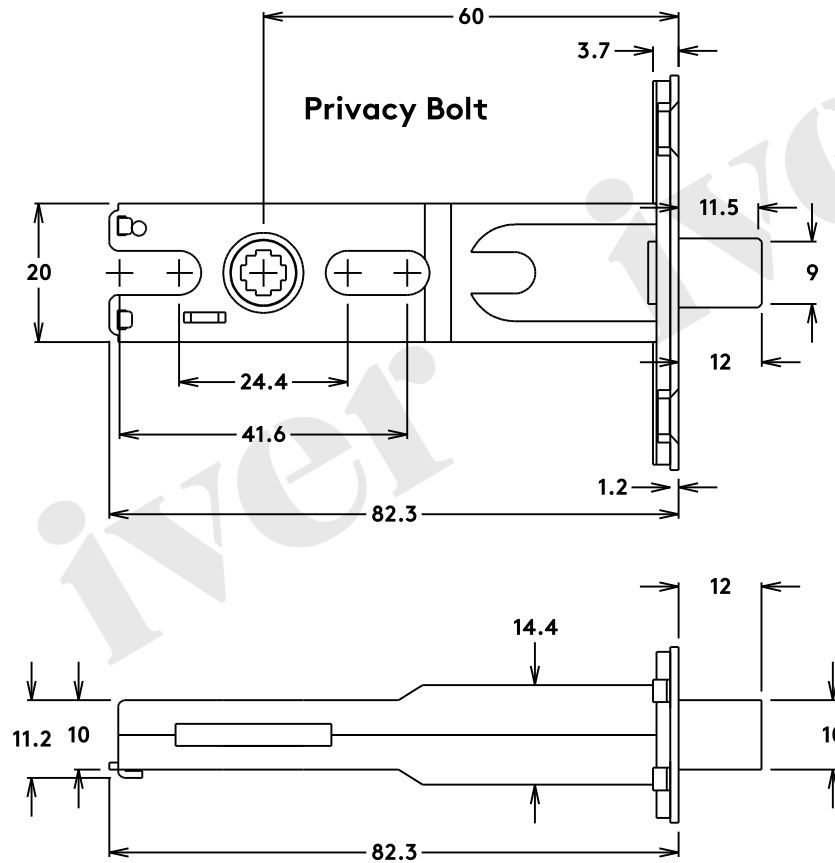

Door Lever Oxford Rectangular Latch/Privacy/Euro Pair H240xW38xP60

Tube Latch Split Cam 'T' Striker Hard & Soft Sprung Backset 60mm

Component Privacy Adaptor

Privacy Bolt Round Bolt Backset 60mm

Dust Box & Striker

Privacy Bolt

Faceplate