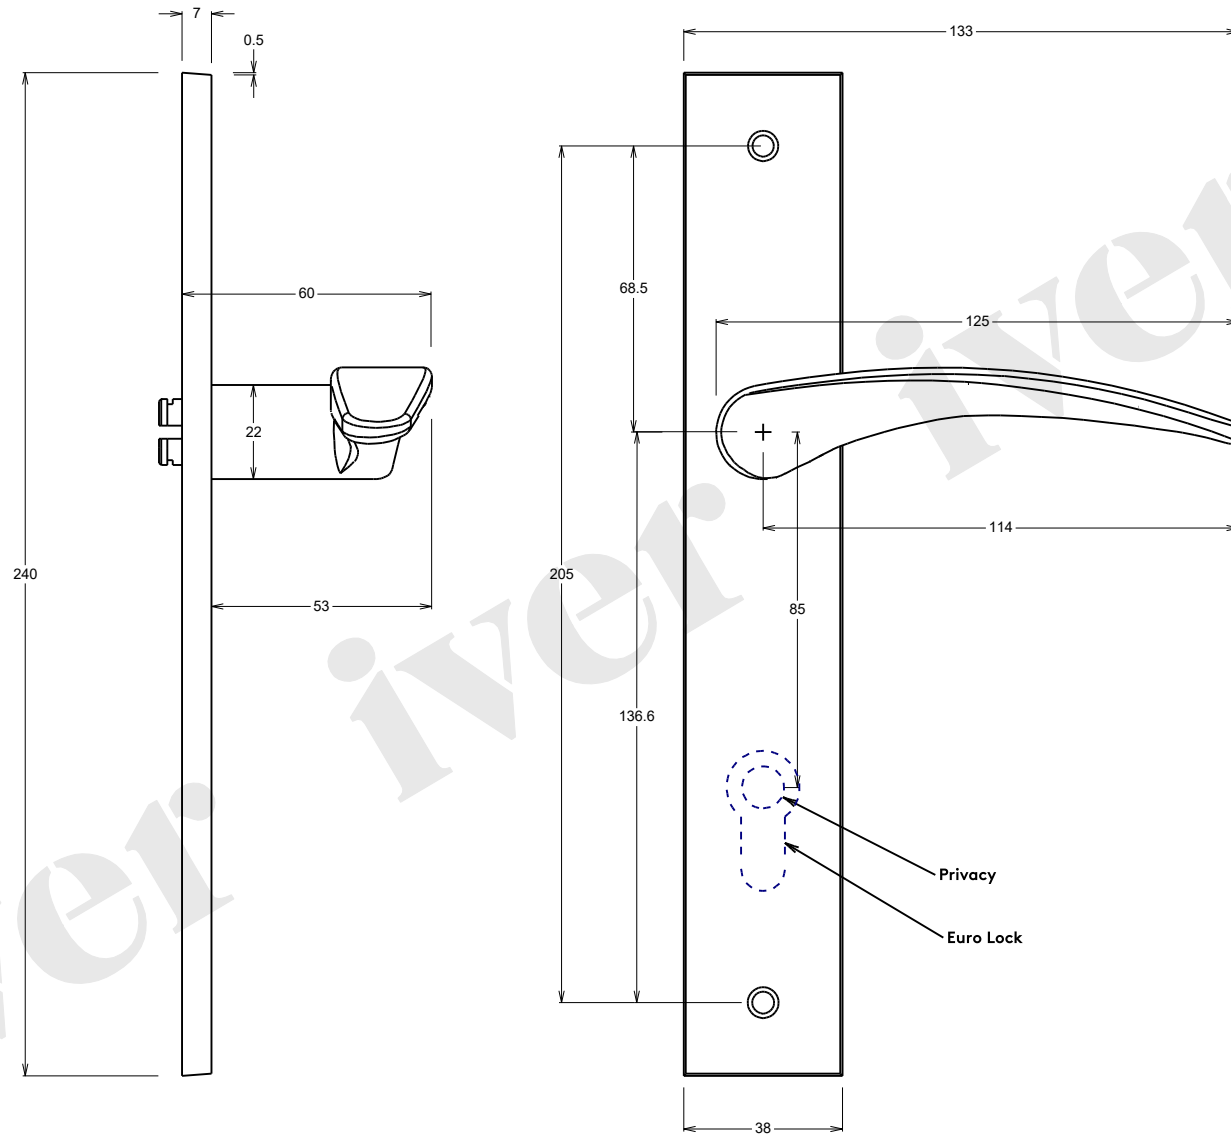

Door Lever Oxford Rectangular Latch/Privacy/Euro Pair H240xW38xP60

Tube Latch Split Cam 'T' Striker Hard & Soft Sprung Backset 60mm

Component Privacy Adaptor

Privacy Bolt Round Bolt Backset 60mm

Dust Box & Striker

Privacy Bolt

Faceplate