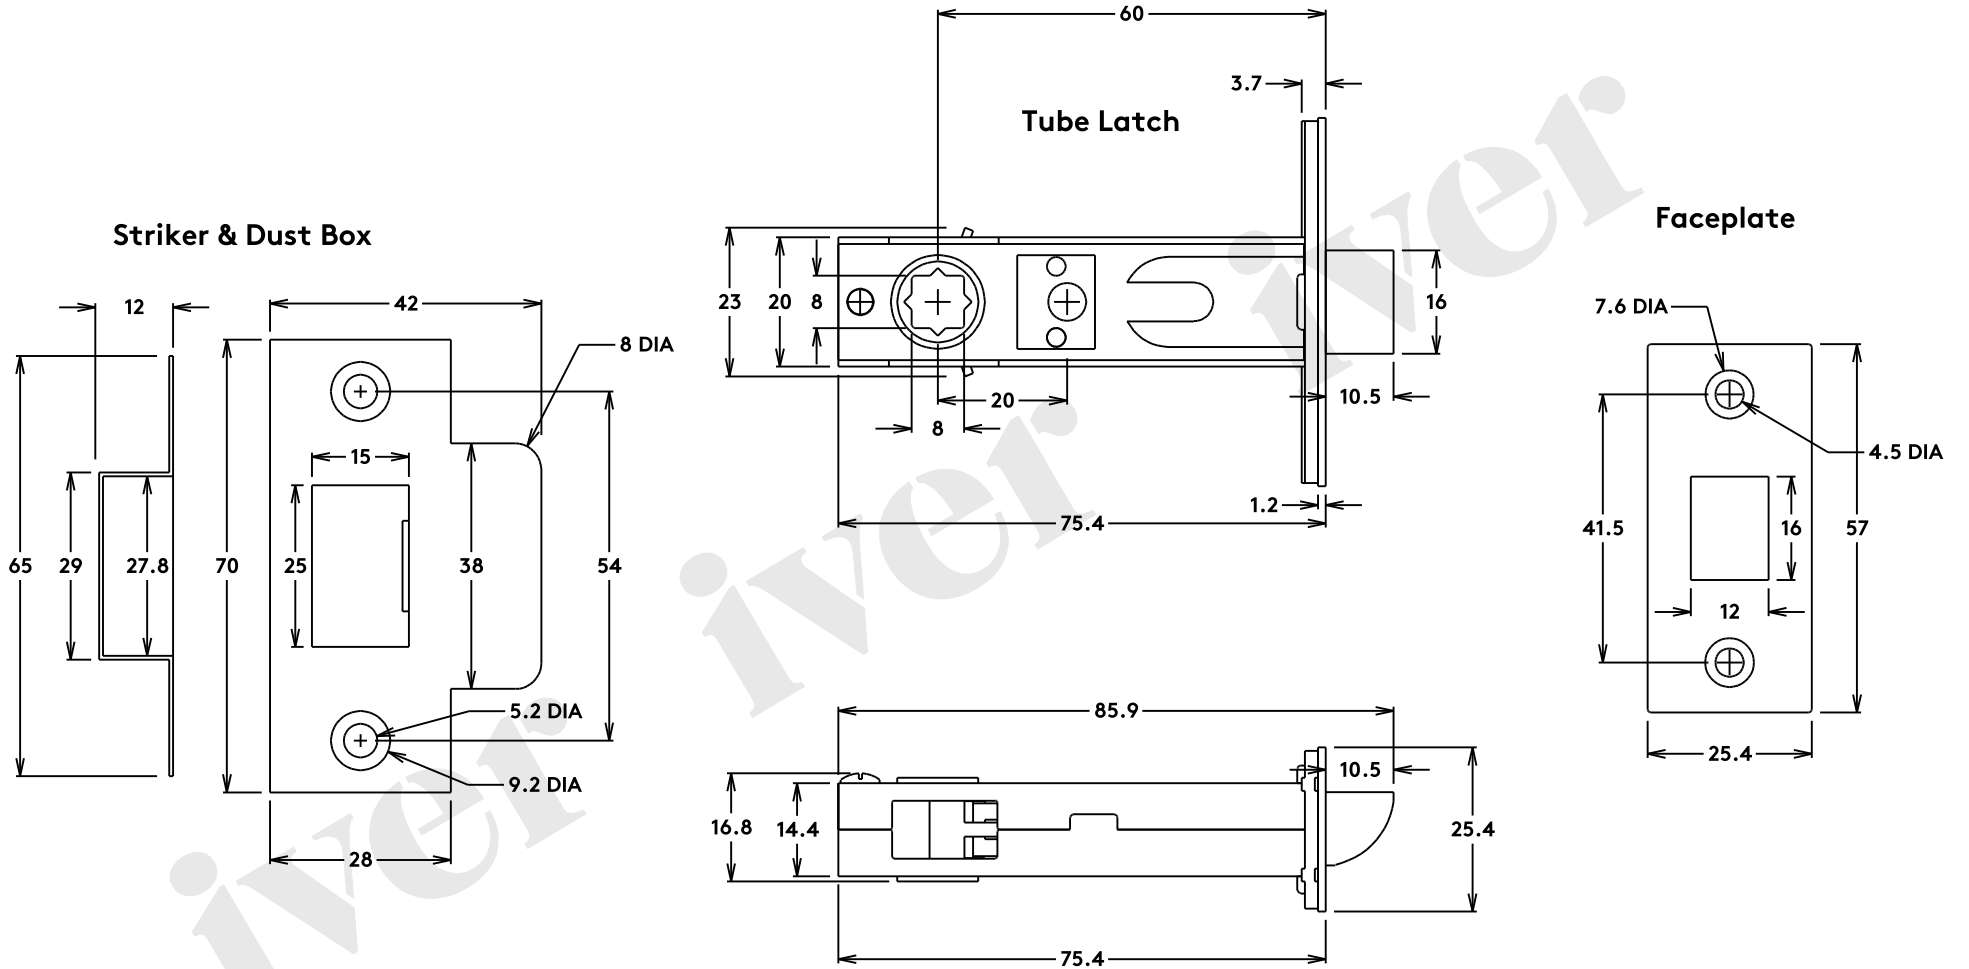

Door Lever Oxford Rectangular Latch/Privacy/Euro Pair H240xW38xP60

Tube Latch Split Cam 'T' Striker Hard & Soft Sprung Backset 60mm

Component Privacy Adaptor

Privacy Bolt Round Bolt Backset 60mm

Dust Box & Striker

Privacy Bolt

Faceplate