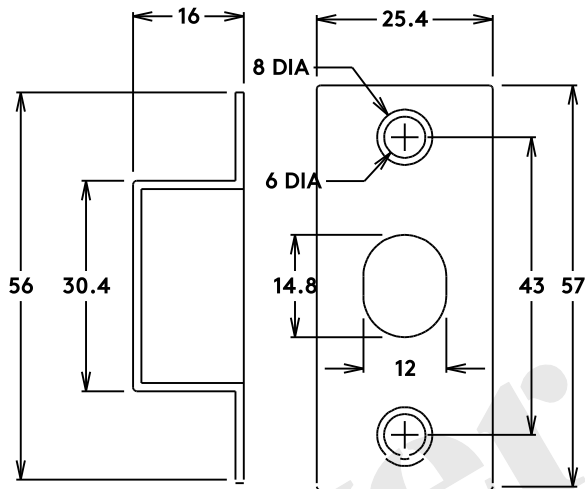

Door Lever Oxford Rectangular Latch/Privacy/Euro Pair H240xW38xP60

Tube Latch Split Cam 'T' Striker Hard & Soft Sprung Backset 60mm

Component Privacy Adaptor

Privacy Bolt Round Bolt Backset 60mm

Dust Box & Striker

Privacy Bolt

Faceplate