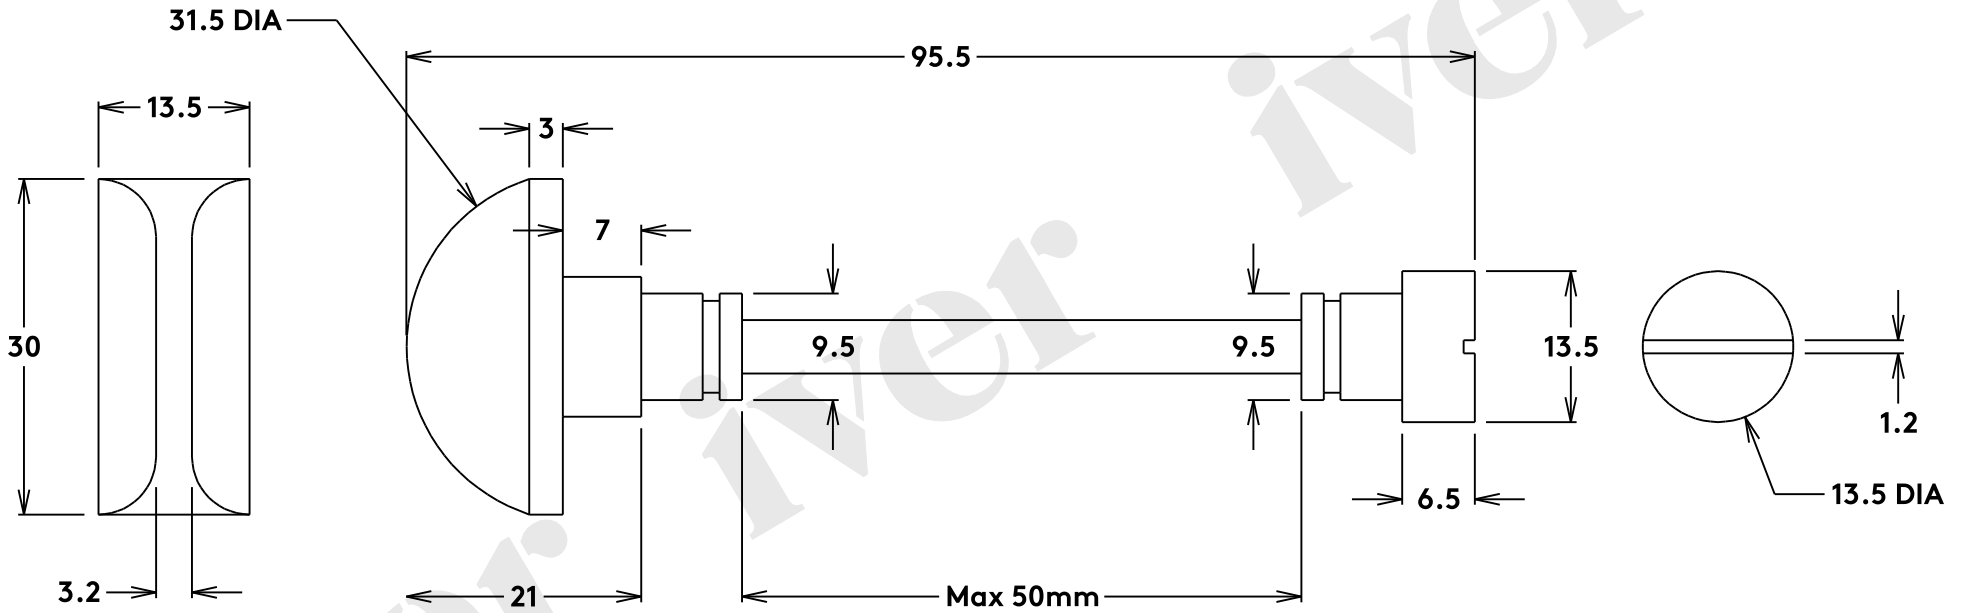

iver

14 - 16 STEPNEY STREET STEPNEY SA 5069

Door Lever Oxford Oval Latch/Privacy/Euro Pair H240xW40xP60

Date 7/10/2021 Revision A

Tolerance +/-1mm

Tube Latch Split Cam 'T' Striker Hard & Soft Sprung Backset 60mm

Component Privacy Adaptor

Privacy Bolt Round Bolt Backset 60mm