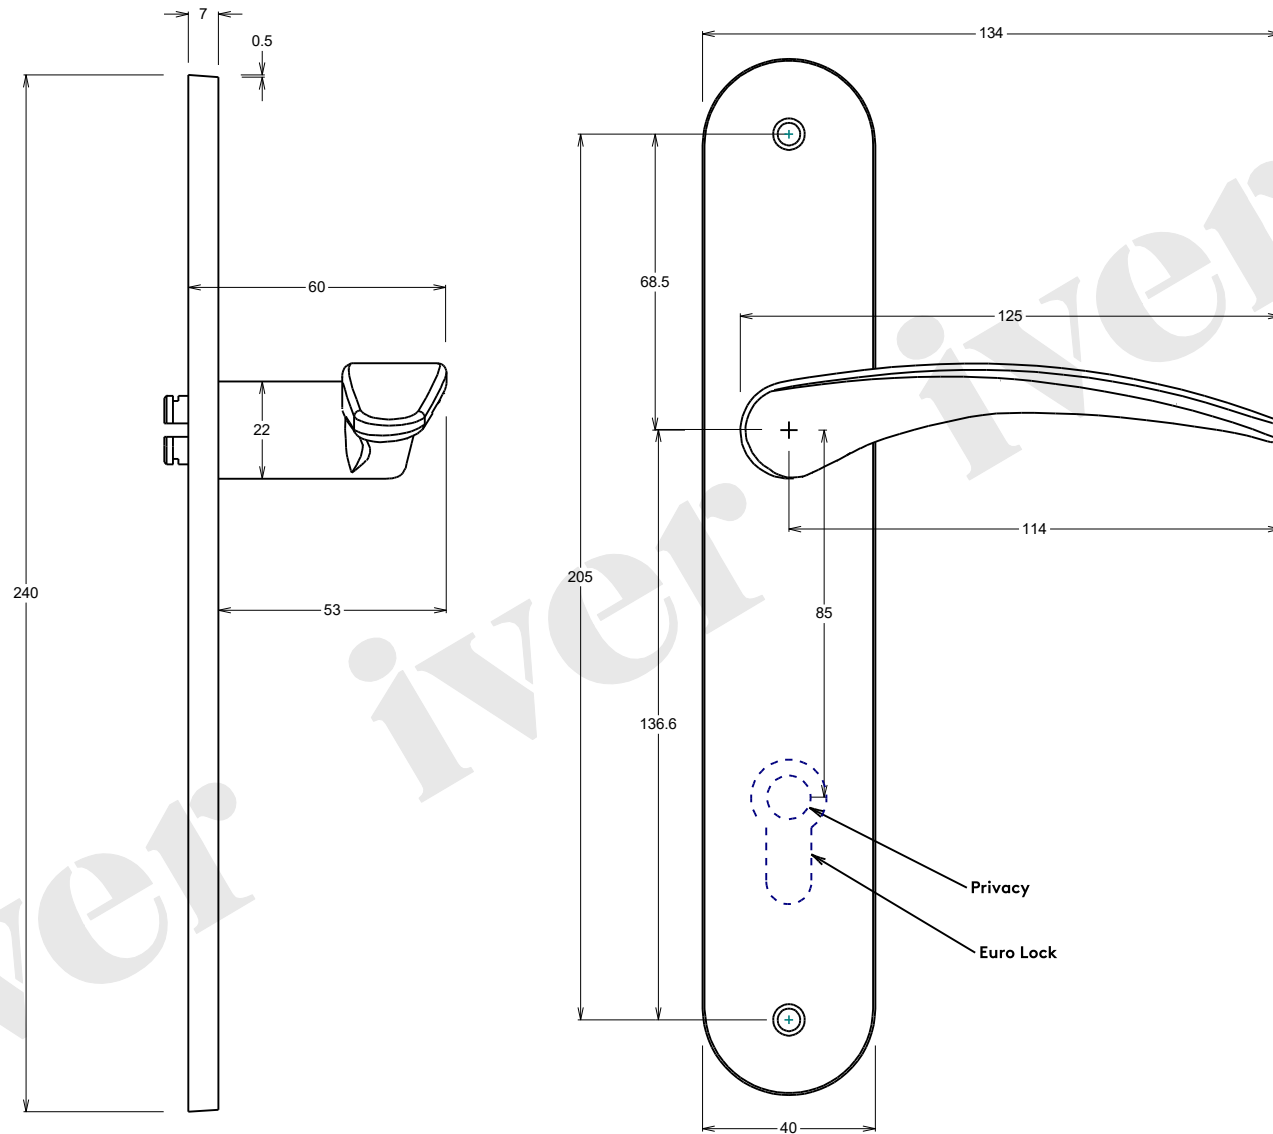

iver

14 - 16 STEPNEY STREET STEPNEY SA 5069

Door Lever Oxford Oval Latch/Privacy/Euro Pair H240xW40xP60

Date 7/10/2021 Revision A

Tolerance +/-1mm

Tube Latch Split Cam 'T' Striker Hard & Soft Sprung Backset 60mm

Component Privacy Adaptor

Privacy Bolt Round Bolt Backset 60mm