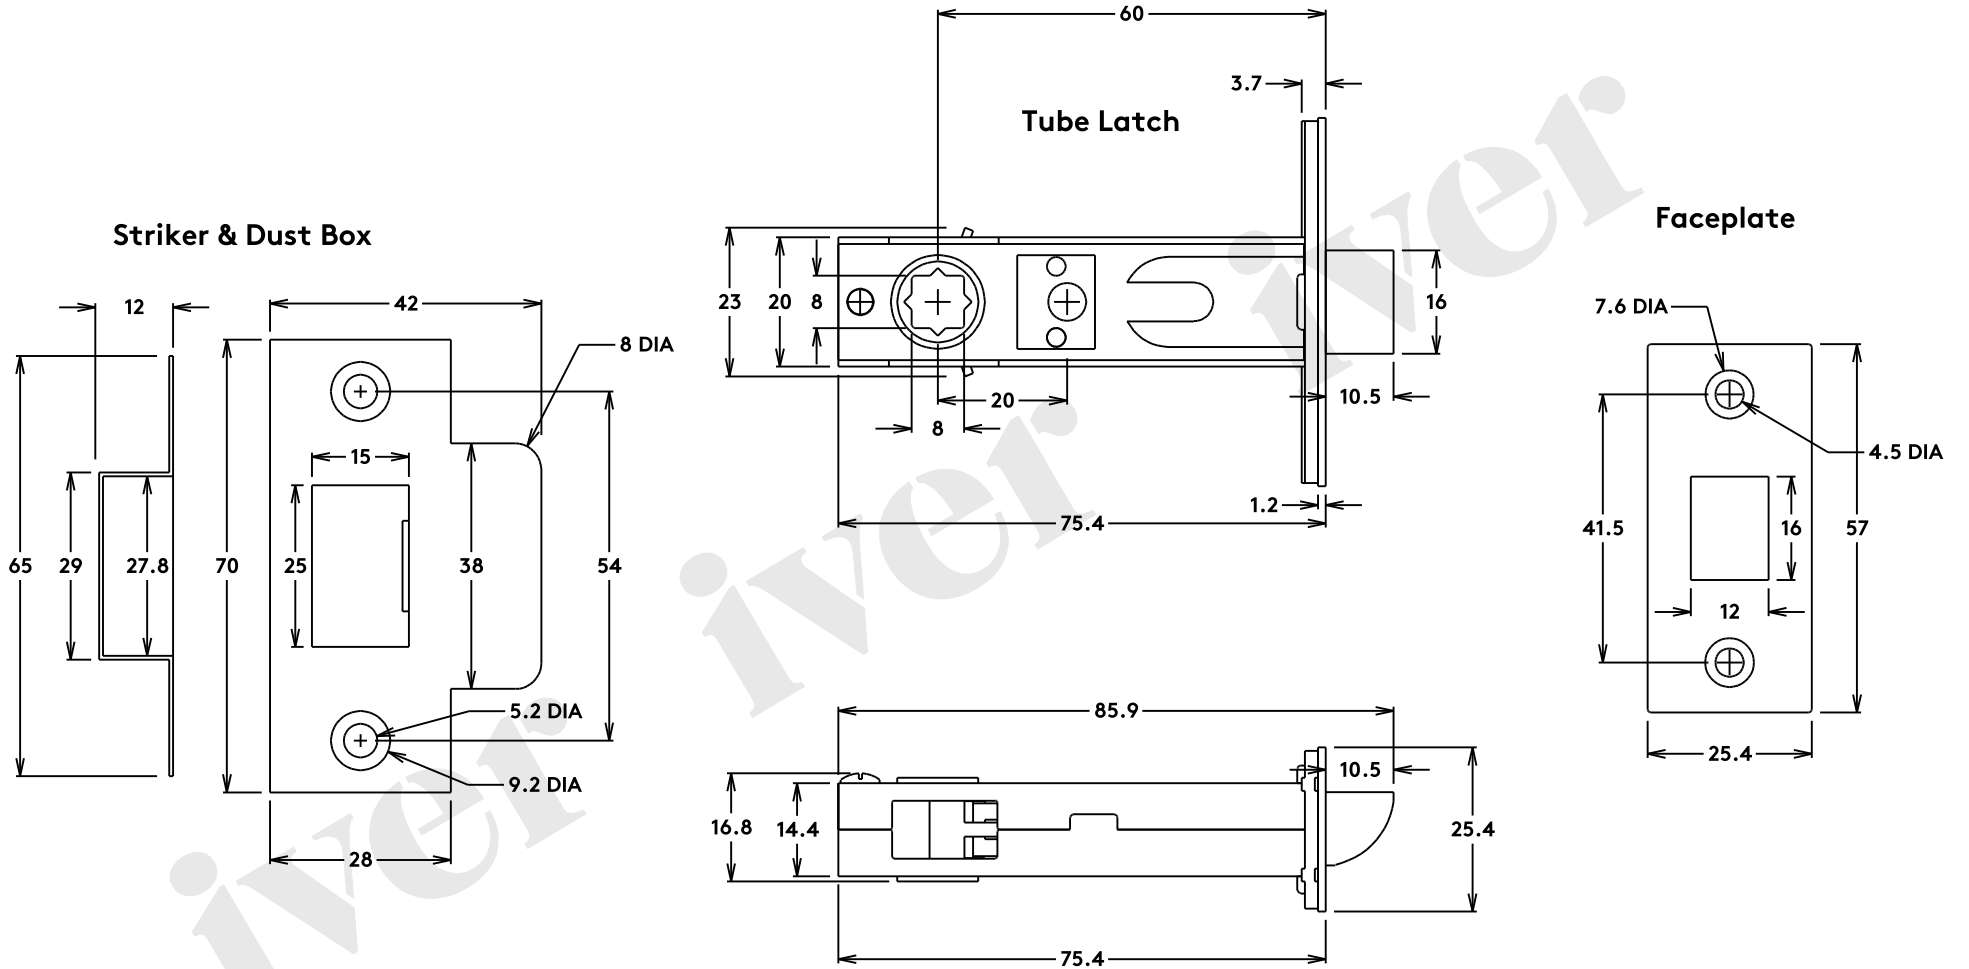

iver

14 - 16 STEPNEY STREET STEPNEY SA 5069

Door Lever Oxford Oval Latch/Privacy/Euro Pair H240xW40xP60

Date 7/10/2021 Revision A

Tolerance +/-1mm

Tube Latch Split Cam 'T' Striker Hard & Soft Sprung Backset 60mm

Component Privacy Adaptor

Privacy Bolt Round Bolt Backset 60mm