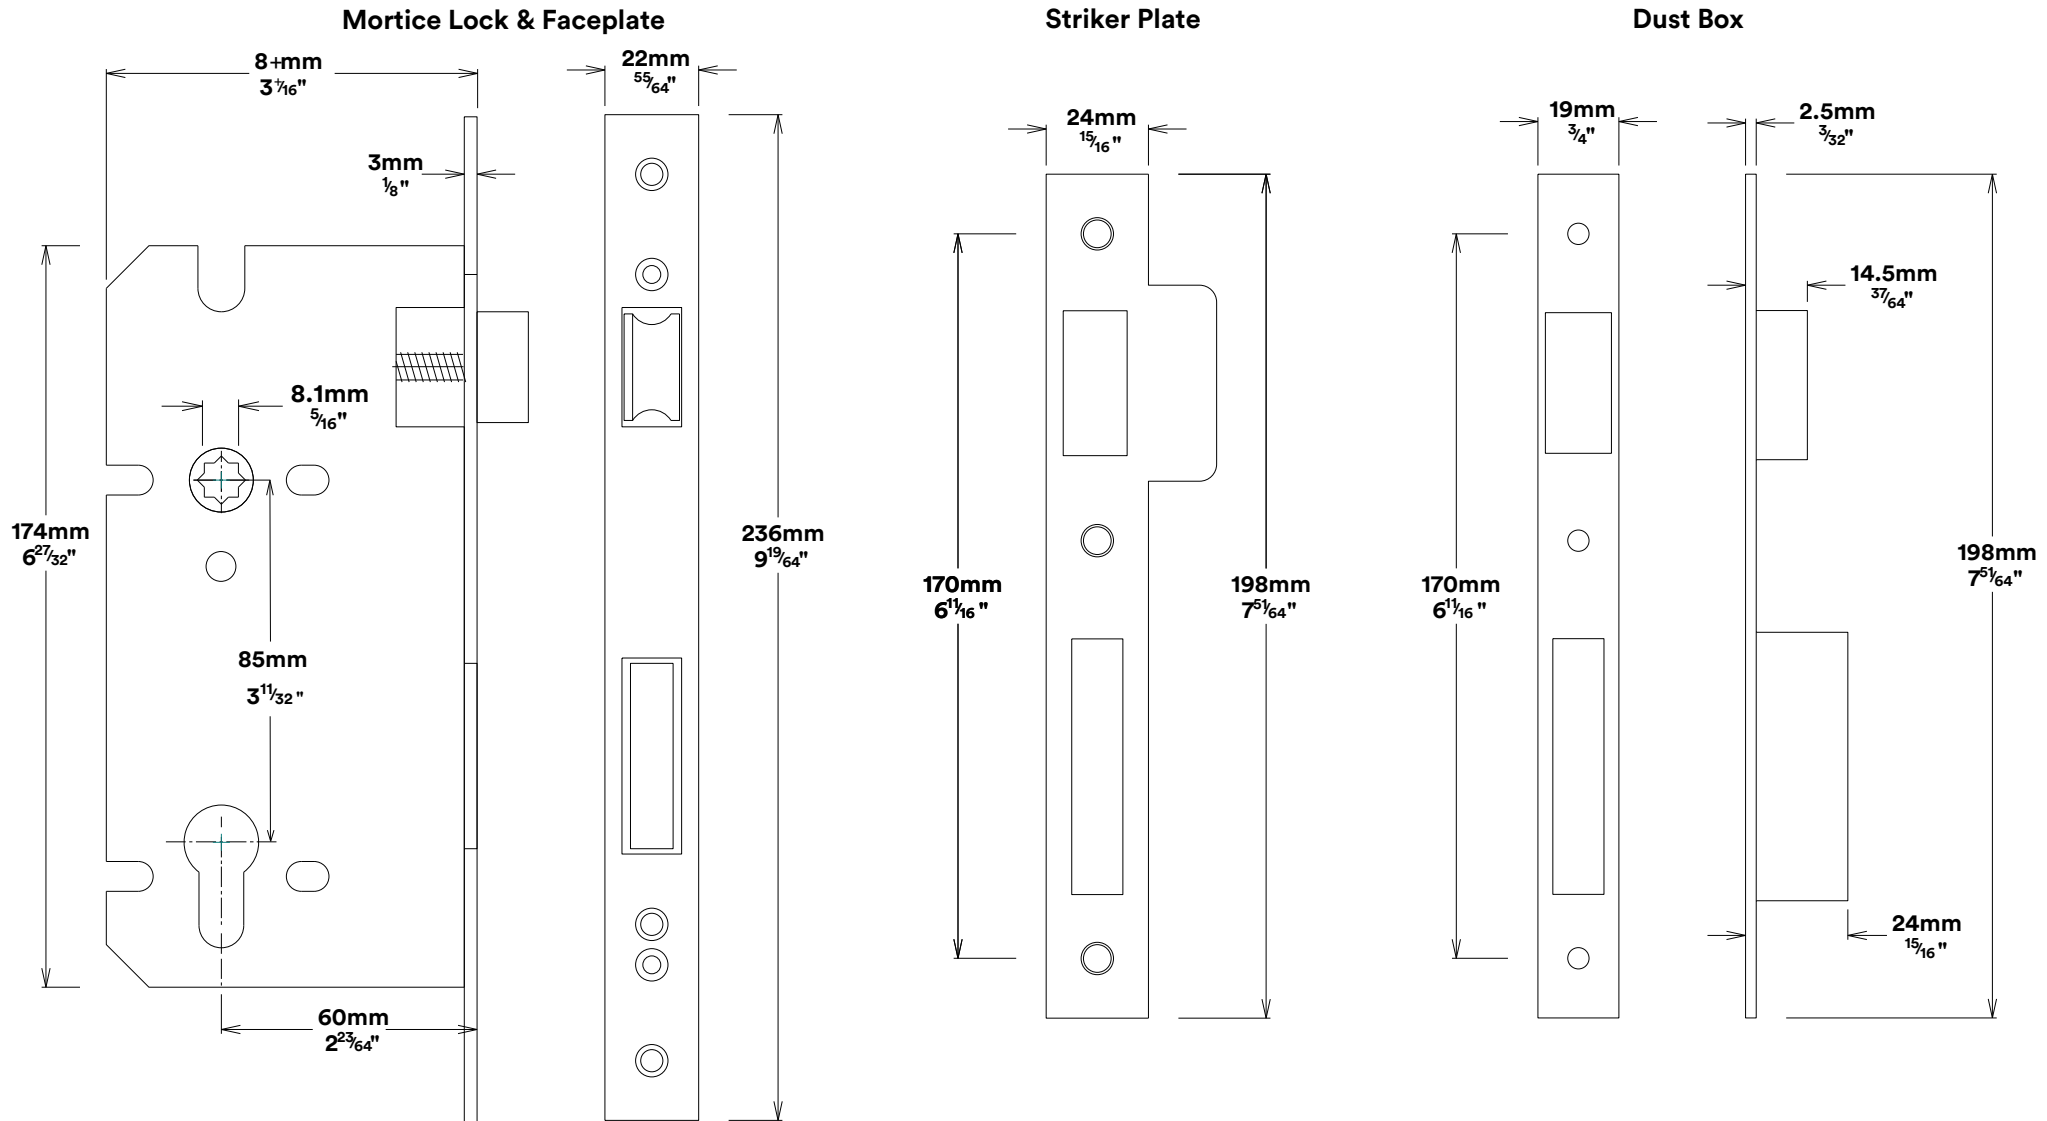

Door Lever Brunswick Oval

iver

Euro Cylinder Key Key

iver

Mortice Lock Euro & Striker

Created for life.