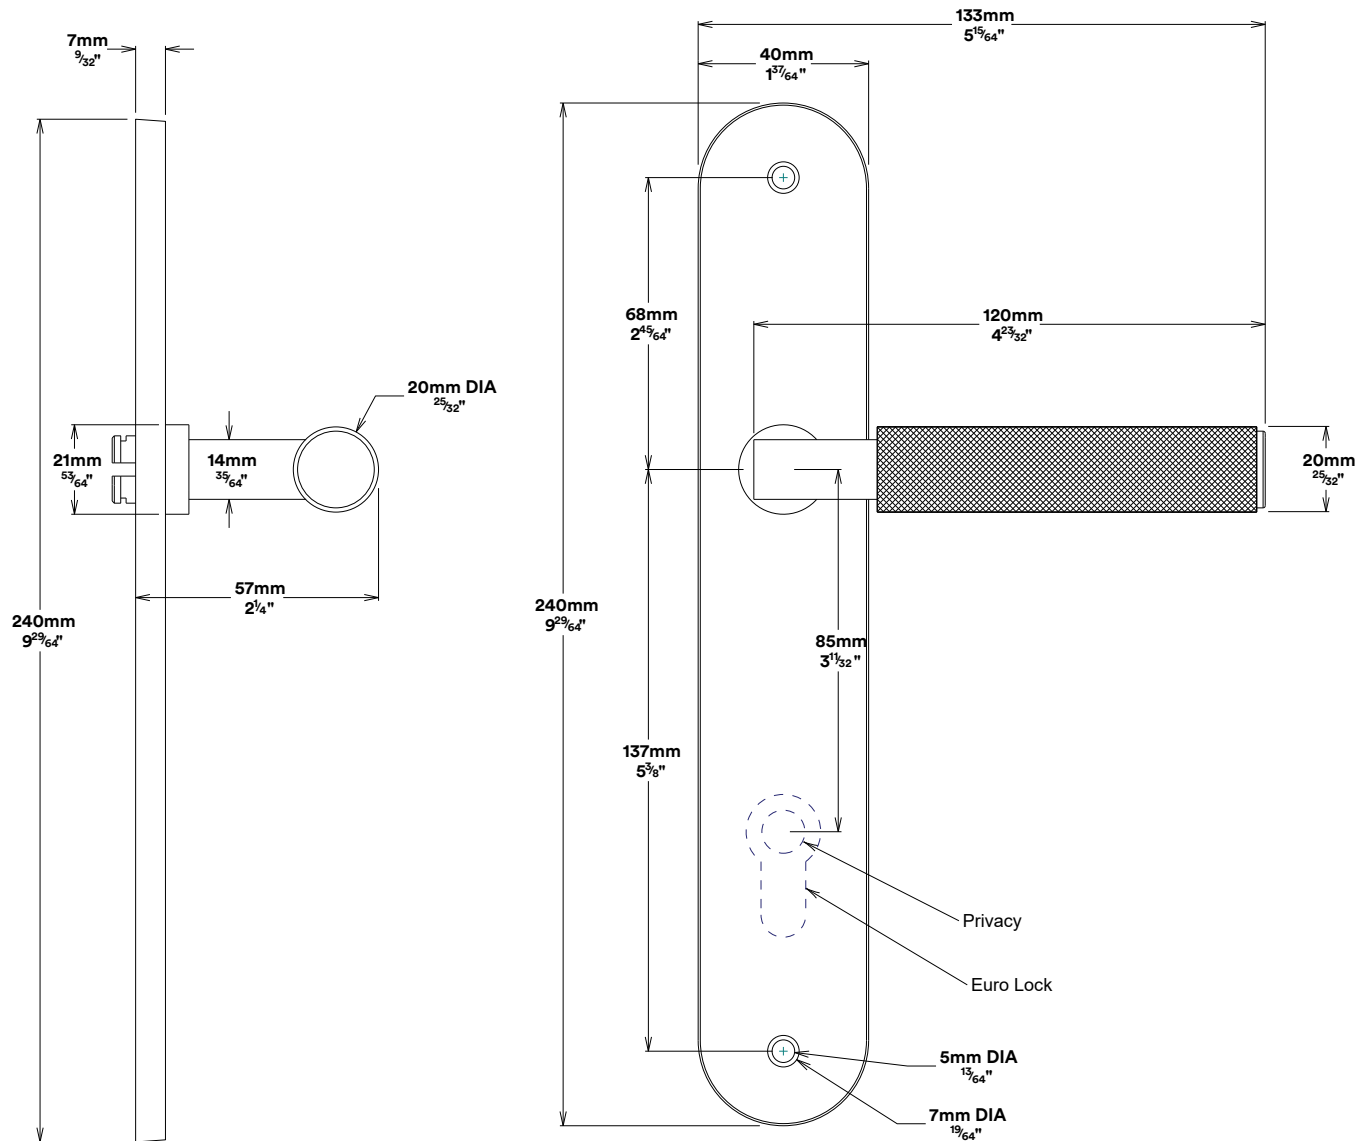

Door Lever Brunswick Oval

iver

Euro Cylinder Key Key

iver

Mortice Lock Euro & Striker

Created for life.