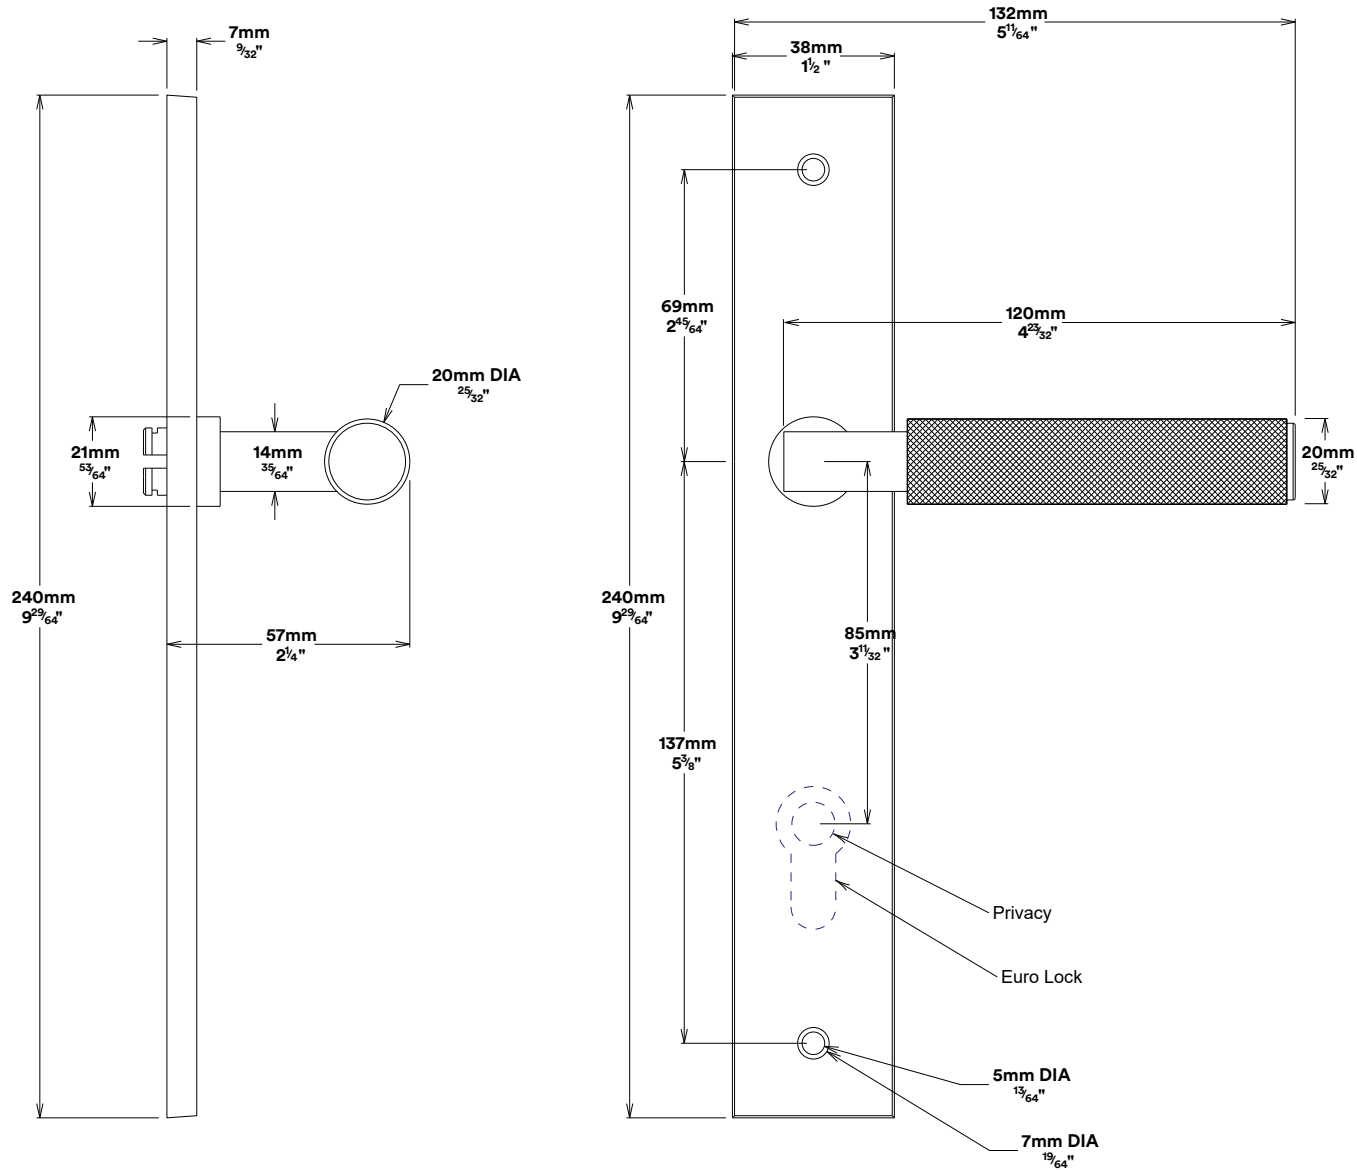

Door Lever Brunswick Rectangular

iver

Euro Cylinder Key Thumb

iver

Created for life.

Mortice Lock Euro & Striker

Created for life.