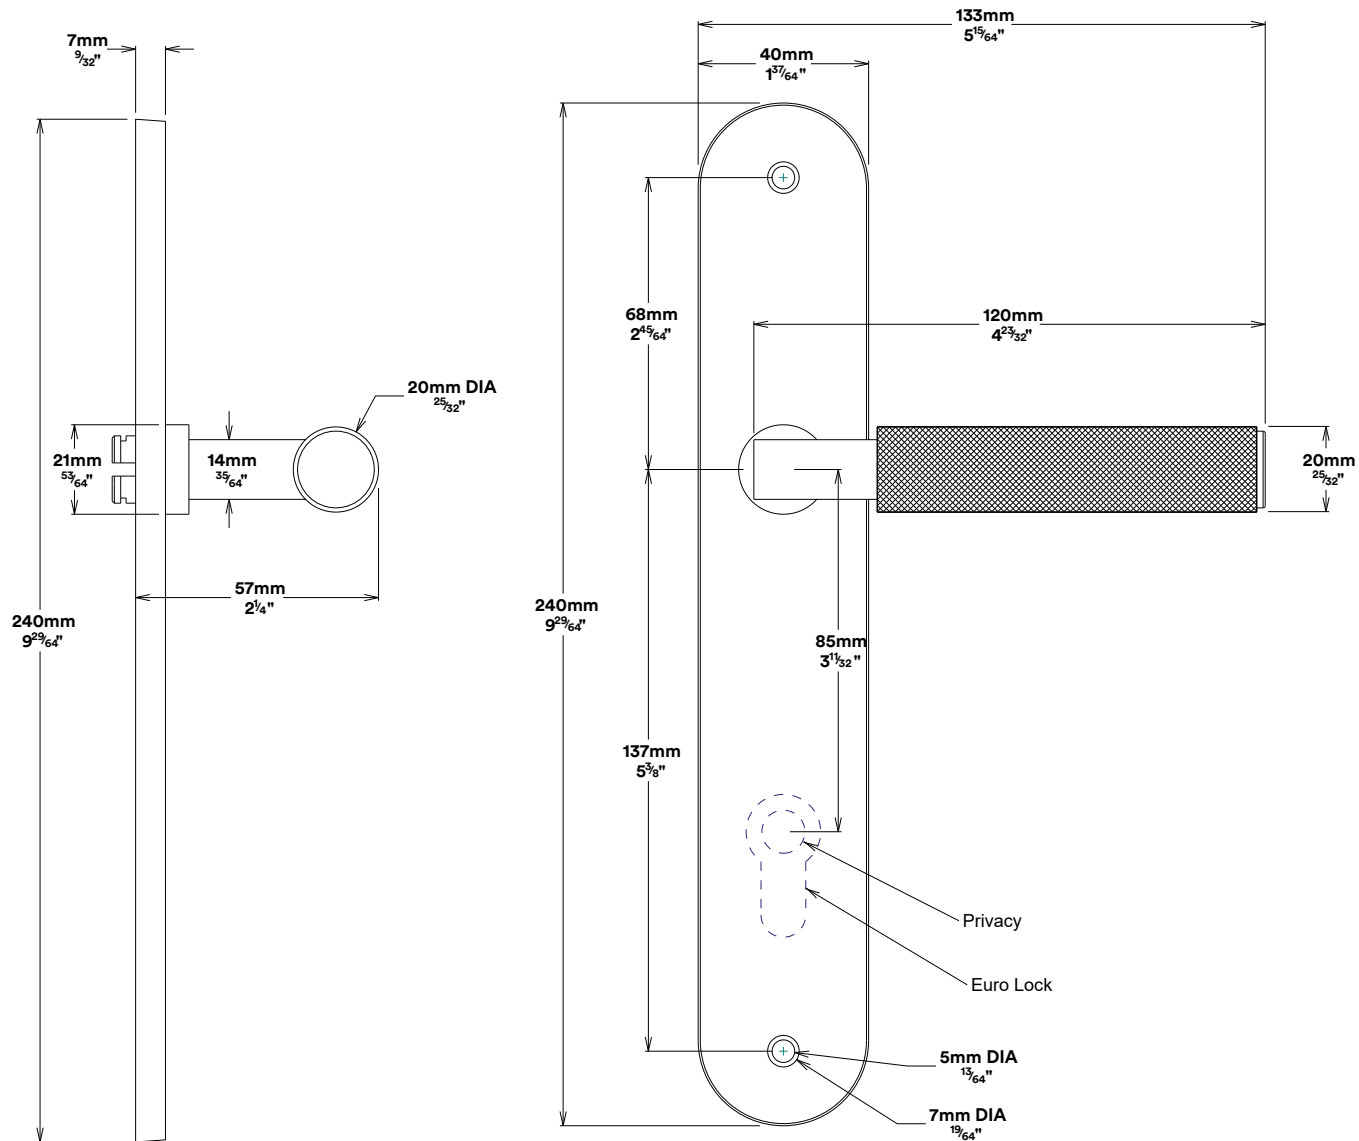

Door Lever Brunswick Oval

iver

Euro Cylinder Key Thumb

iver

Created for life.

Mortice Lock Euro & Striker

Created for life.