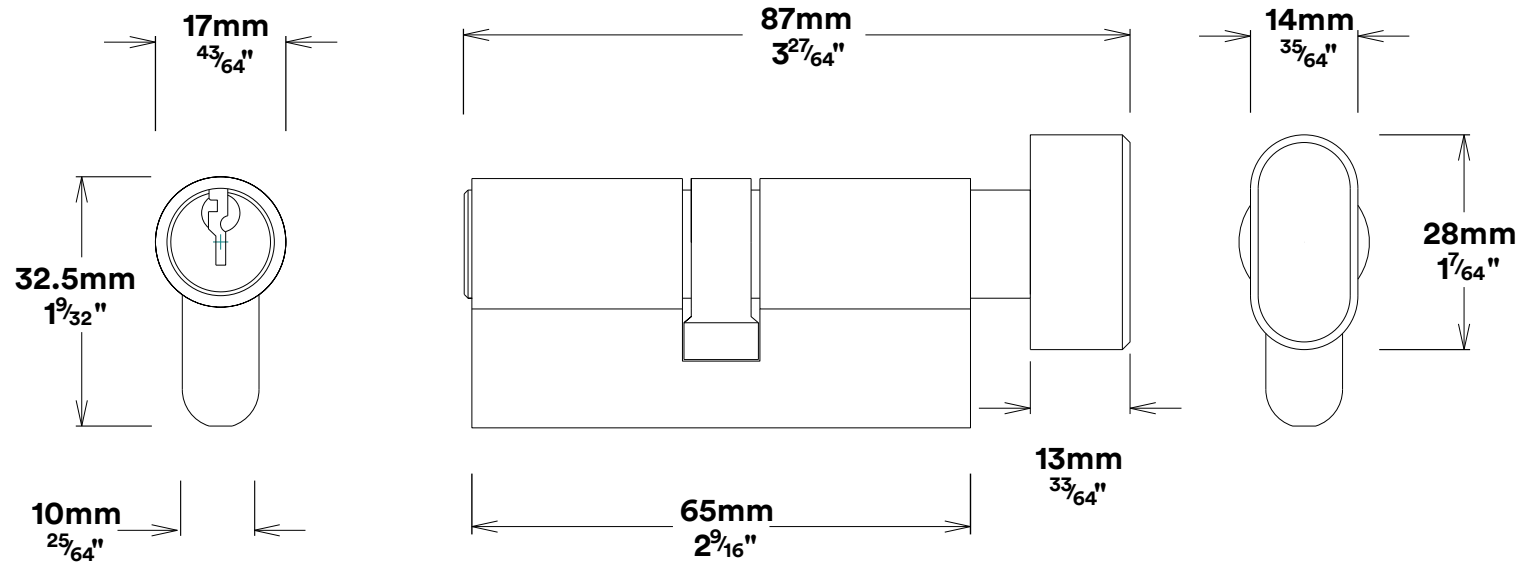

Door Lever Brunswick Oval

iver

Euro Cylinder Key Thumb

iver

Created for life.

Mortice Lock Euro & Striker

Created for life.