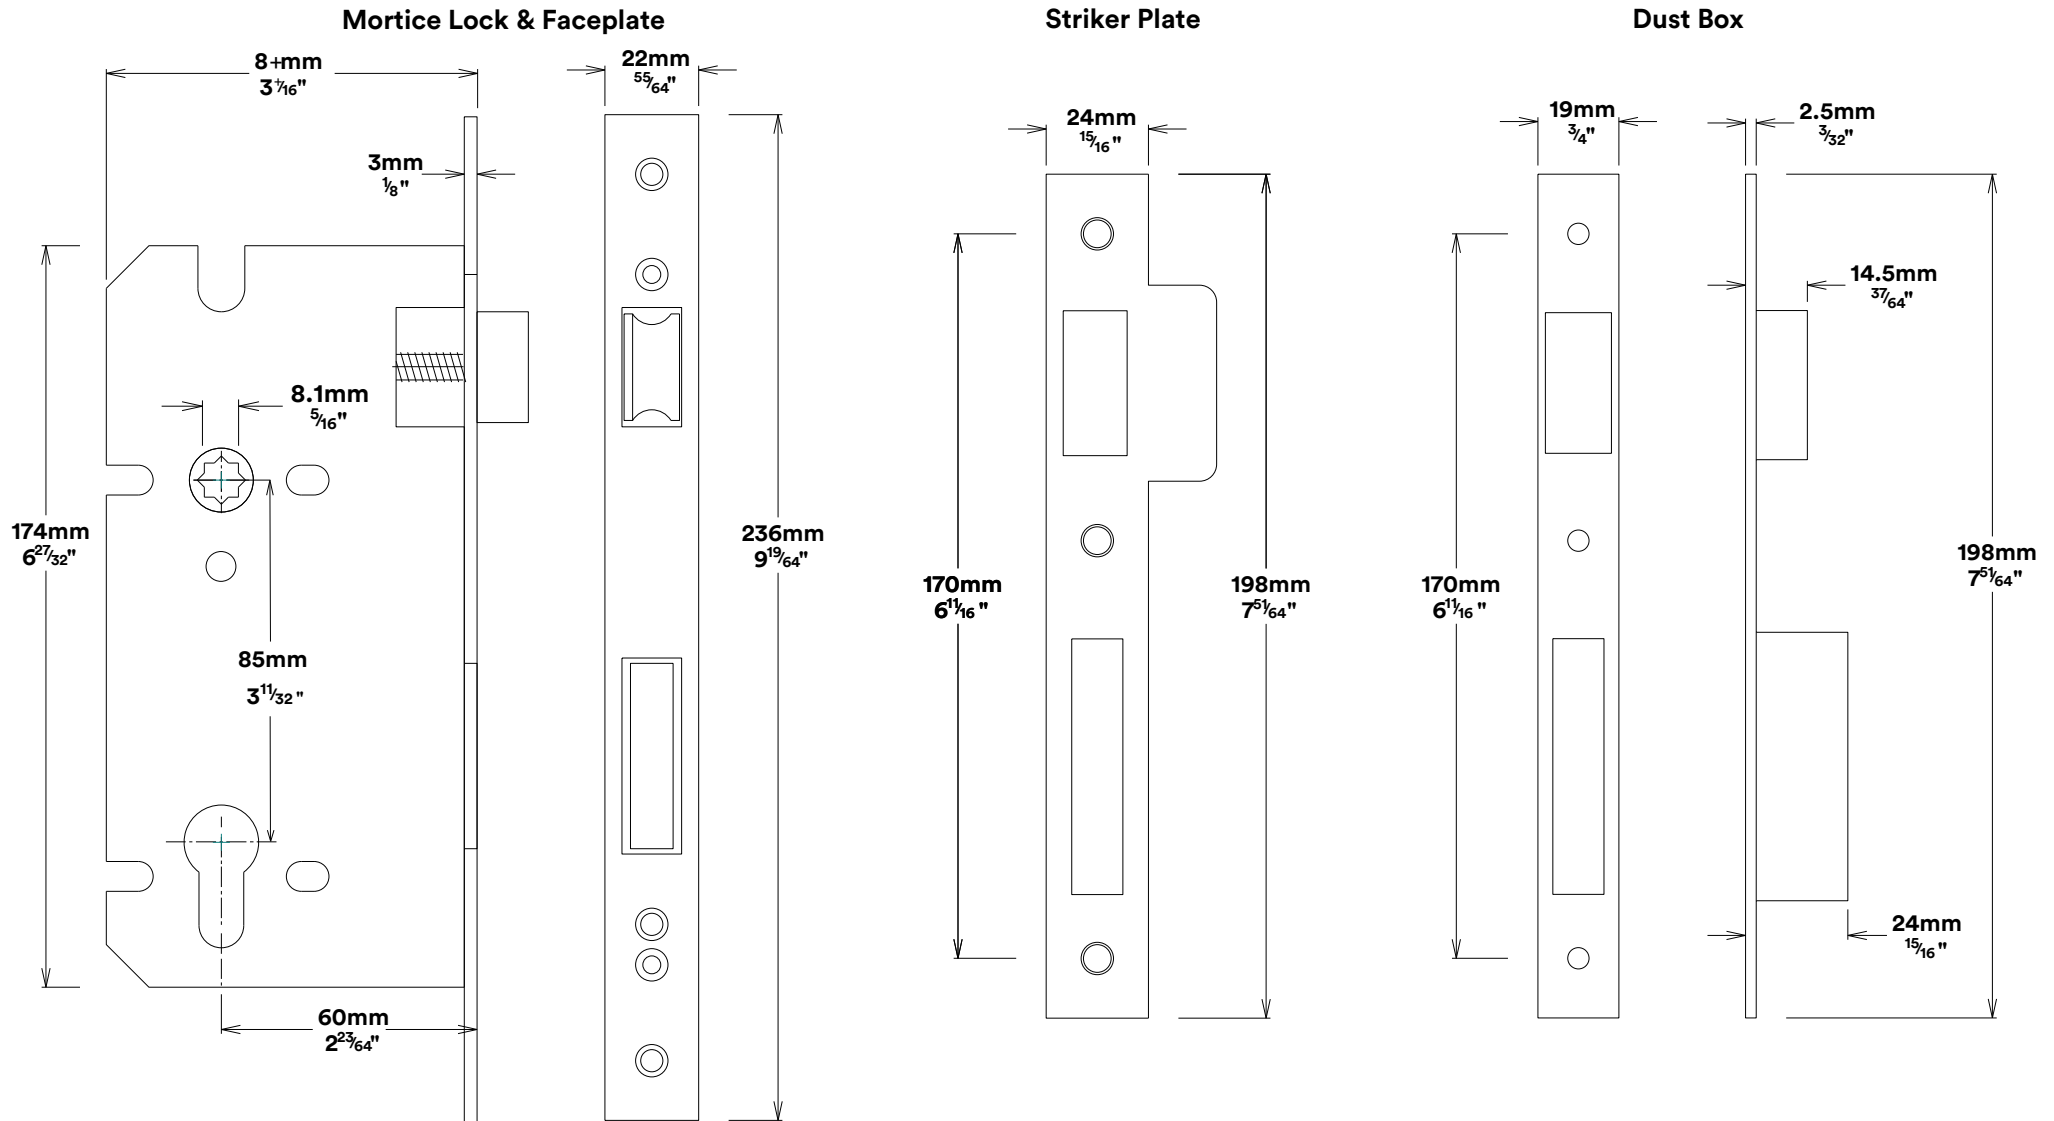

Door Lever Brunswick Oval

iver

Euro Cylinder Key Thumb

iver

Created for life.

Mortice Lock Euro & Striker

Created for life.