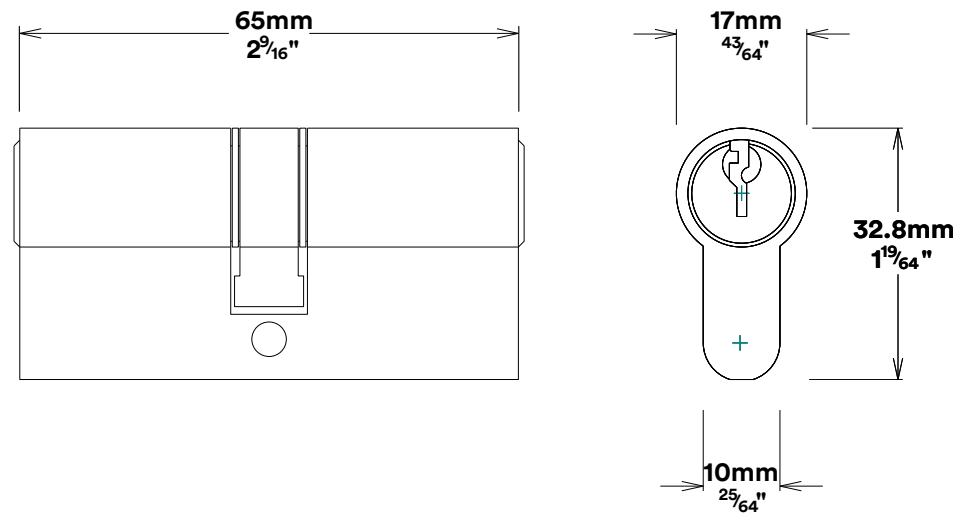

Euro Cylinder Key Key

iver