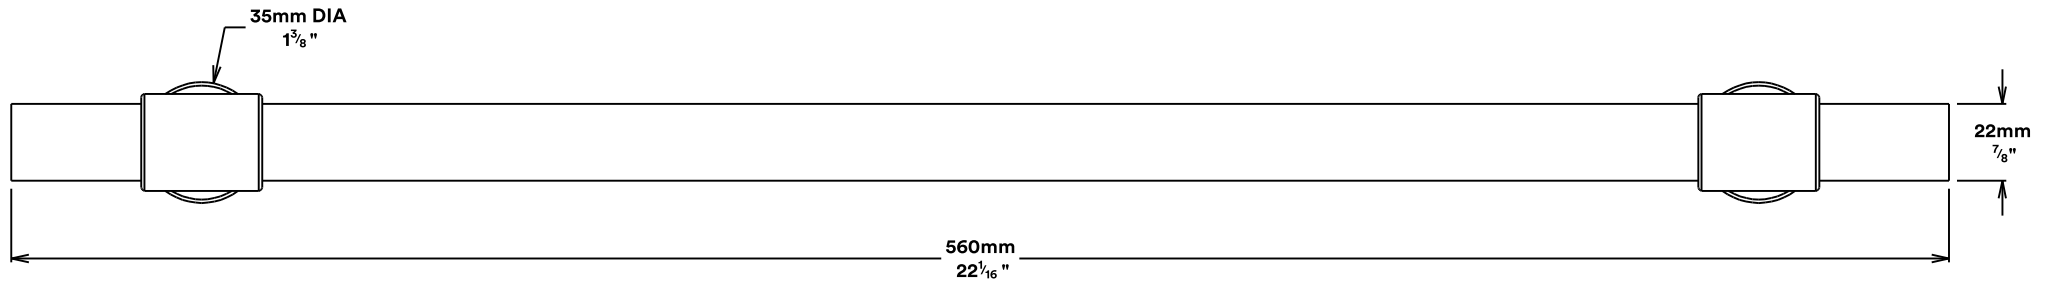

Pull Handle Helsinki CTC450mm

iver

Euro Cylinder Key Thumb

iver

Escutcheon Rose Round Concealed Fix

iver

Front

Back