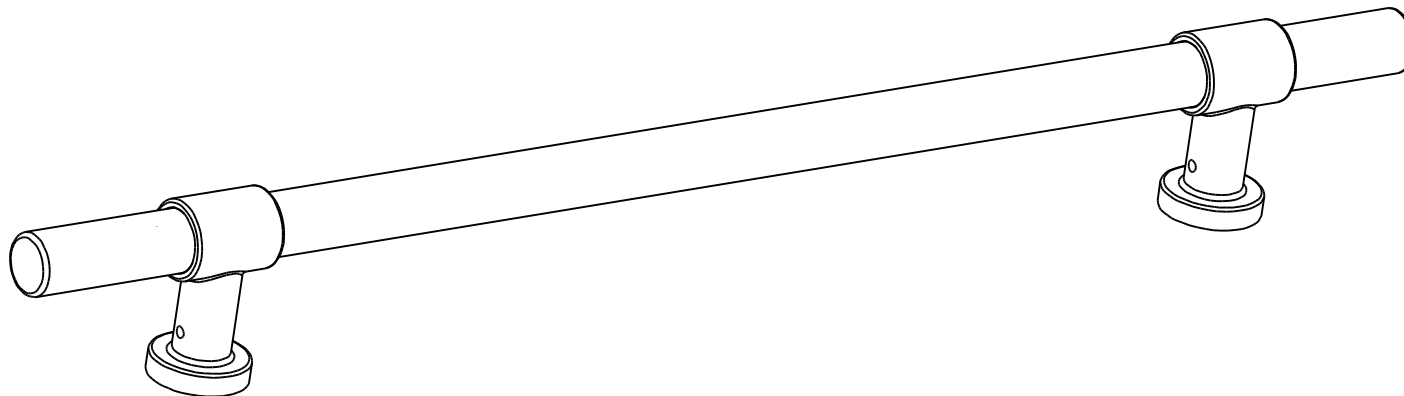

Pull Handle Helsinki CTC450mm

iver

Euro Cylinder Key Thumb

iver

Escutcheon Rose Round Concealed Fix

iver

Front

Back

Mortice Lock Roller Euro & Striker

Mortice Lock & Faceplate

Striker Plate

Dust Box