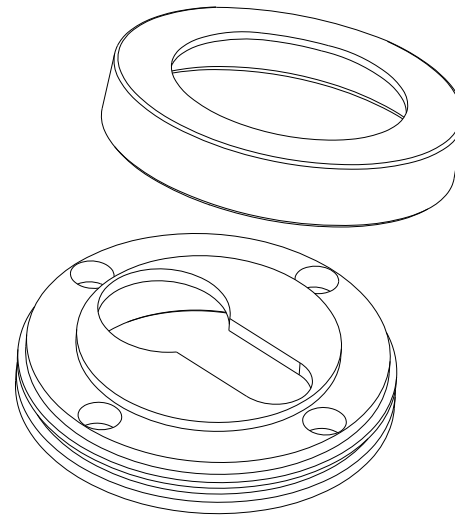

Pull Handle Helsinki CTC450mm

iver

Euro Cylinder Key Thumb

iver

Escutcheon Rose Round Concealed Fix

iver

Front

Back

Mortice Lock Roller Euro & Striker

Mortice Lock & Faceplate

Striker Plate

Dust Box