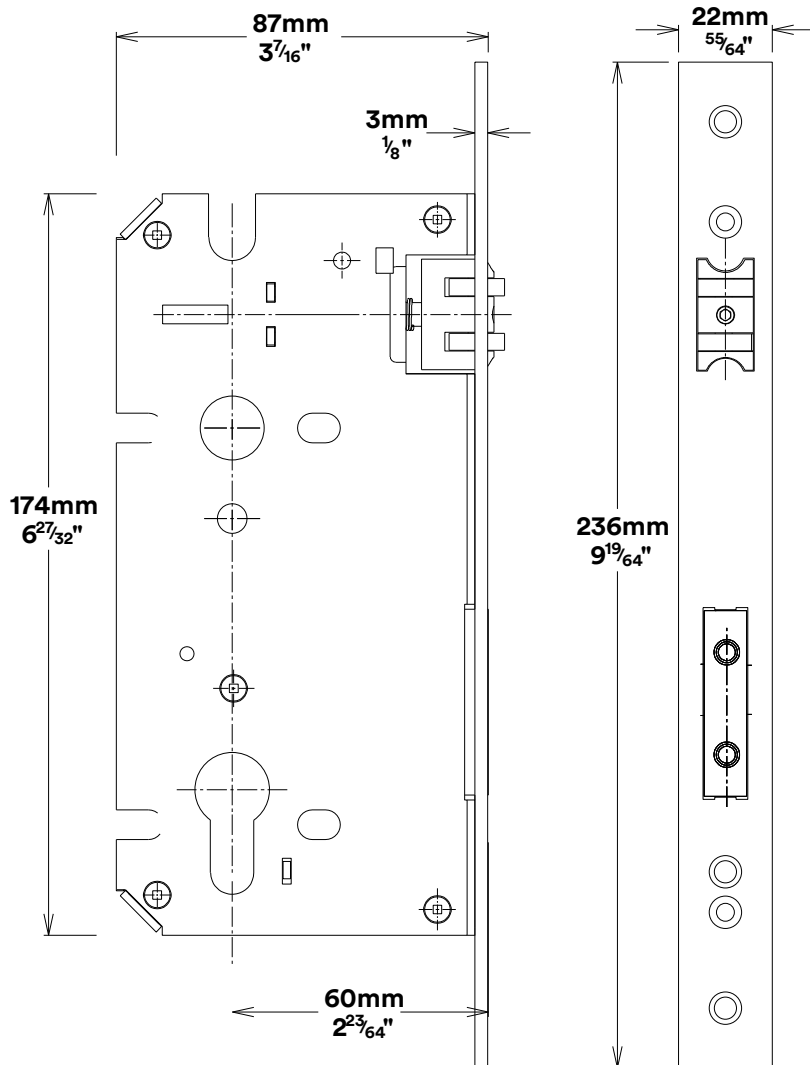

Pull Handle Helsinki CTC450mm

iver

Euro Cylinder Key Thumb

iver

Escutcheon Rose Round Concealed Fix

iver

Front

Back

Mortice Lock Roller Euro & Striker

Mortice Lock & Faceplate

Striker Plate

Dust Box