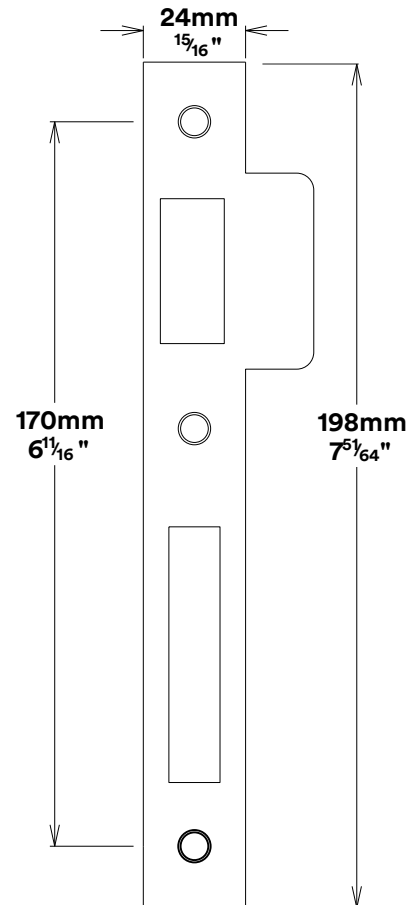

Pull Handle Helsinki CTC450mm

iver

Euro Cylinder Key Thumb

iver

Escutcheon Rose Round Concealed Fix

iver

Front

Back

Mortice Lock Roller Euro & Striker

Mortice Lock & Faceplate

Striker Plate

Dust Box