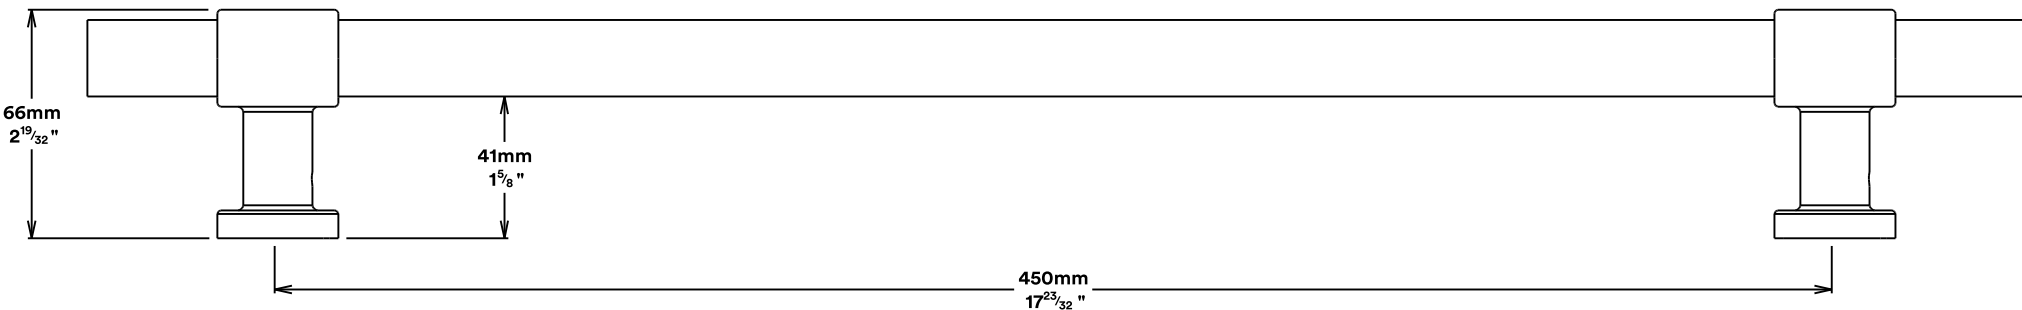

Pull Handle Helsinki CTC450mm

iver

Euro Cylinder Key Thumb

iver

Escutcheon Rose Round Concealed Fix

iver

Front

Back

Mortice Lock Roller Euro & Striker

Mortice Lock & Faceplate

Striker Plate

Dust Box