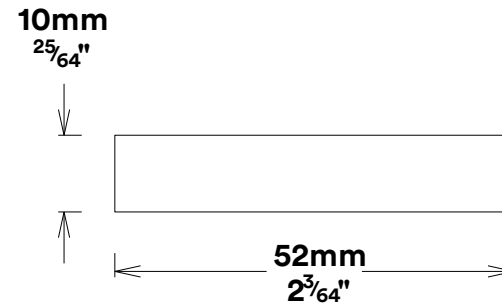

Pull Handle Helsinki CTC450mm

iver

Euro Cylinder Key Thumb

iver

Escutcheon Rose Round Concealed Fix

iver

Front

Back