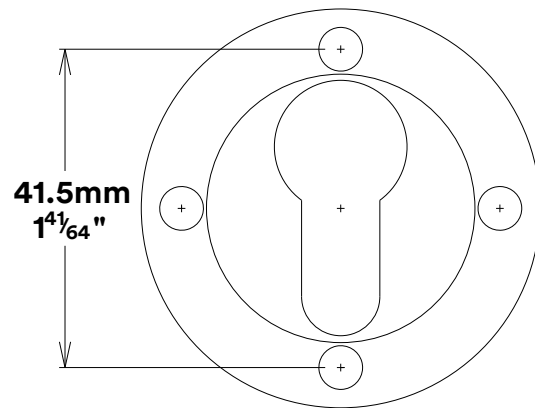

Pull Handle Helsinki CTC450mm

iver

Euro Cylinder Key Thumb

iver

Escutcheon Rose Round Concealed Fix

iver

Front

Back