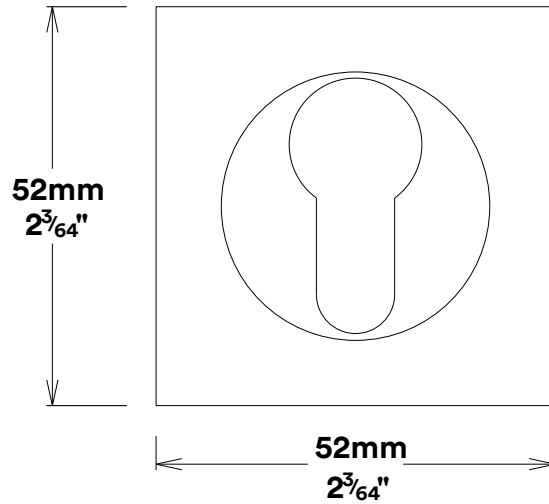

Escutcheon Rose Square Concealed Fix

iver

Front

Back