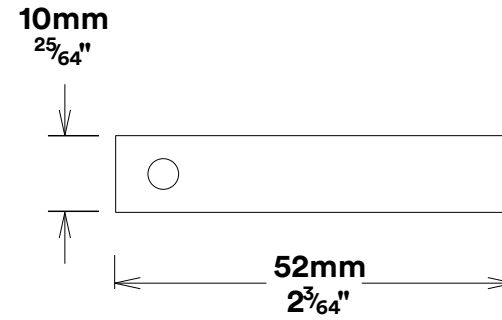

Escutcheon Rose Square Concealed Fix

iver

Front

Back