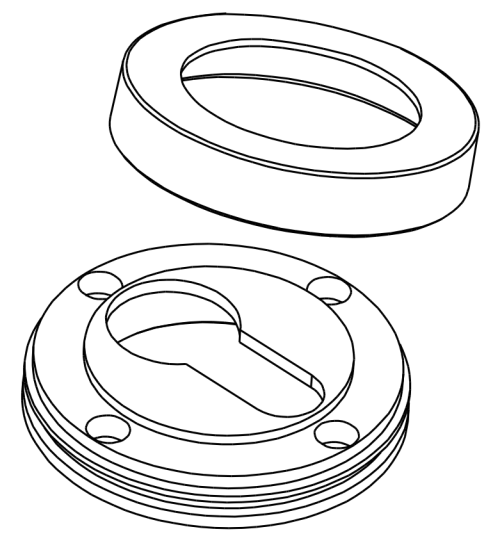

Pull Handle Sarlat L635xW32xP72mm BPD35mm CTC 600mm

Mortice Lock Roller Euro Rebated CTC85mm Backset 60mm

Escutcheon Euro Concealed Fix Round Pair D52xP10mm

Front

Back

Euro Cylinder Dual Function 5 Pin L65mm