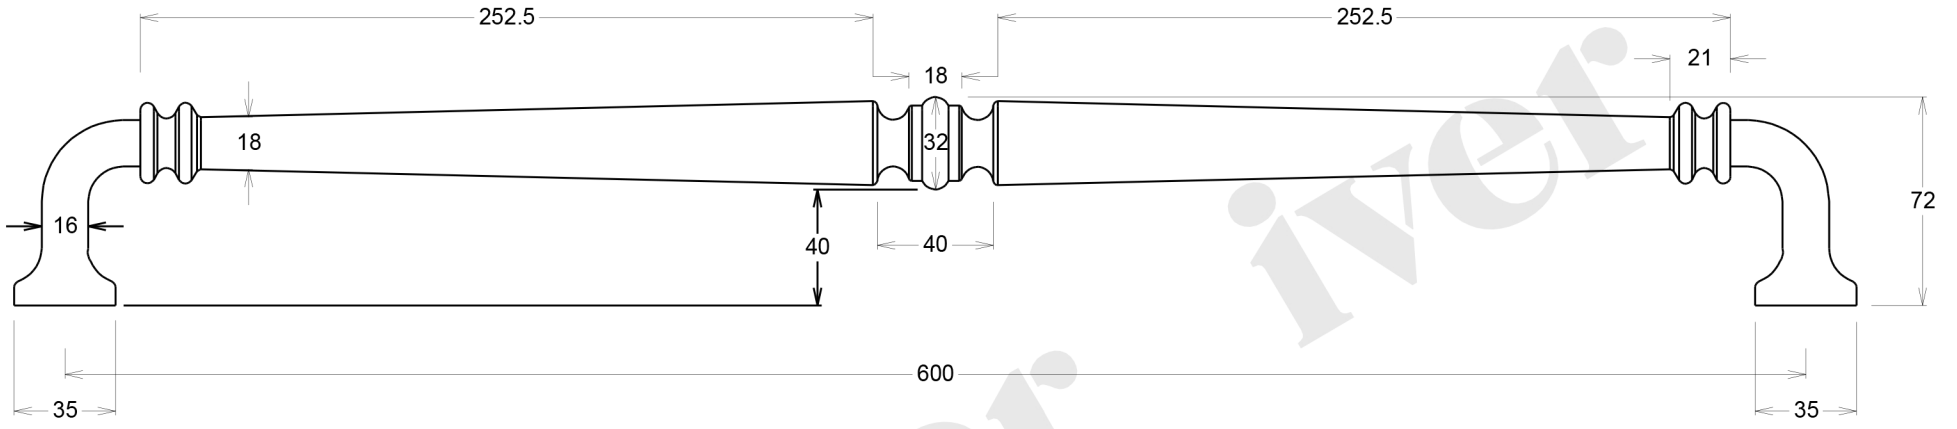

Pull Handle Sarlat L635xW32xP72mm BPD35mm CTC 600mm

Mortice Lock Roller Euro Rebated CTC85mm Backset 60mm

Escutcheon Euro Concealed Fix Round Pair D52xP10mm

Front

Back

Euro Cylinder Dual Function 5 Pin L65mm