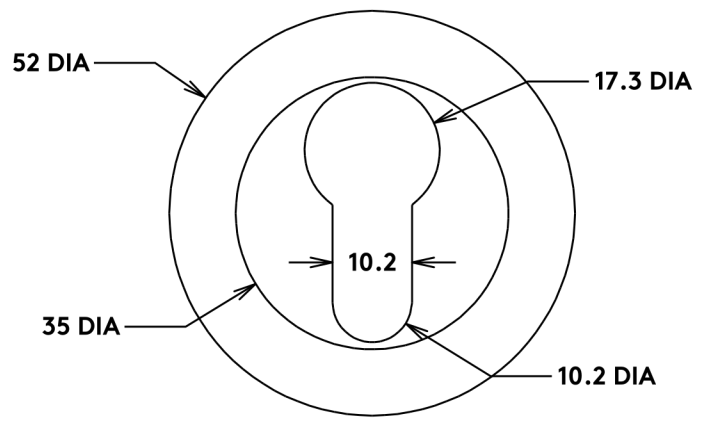

Pull Handle Sarlat L635xW32xP72mm BPD35mm CTC 600mm

Mortice Lock Roller Euro Rebated CTC85mm Backset 60mm

Escutcheon Euro Concealed Fix Round Pair D52xP10mm

Front

Back

Euro Cylinder Dual Function 5 Pin L65mm