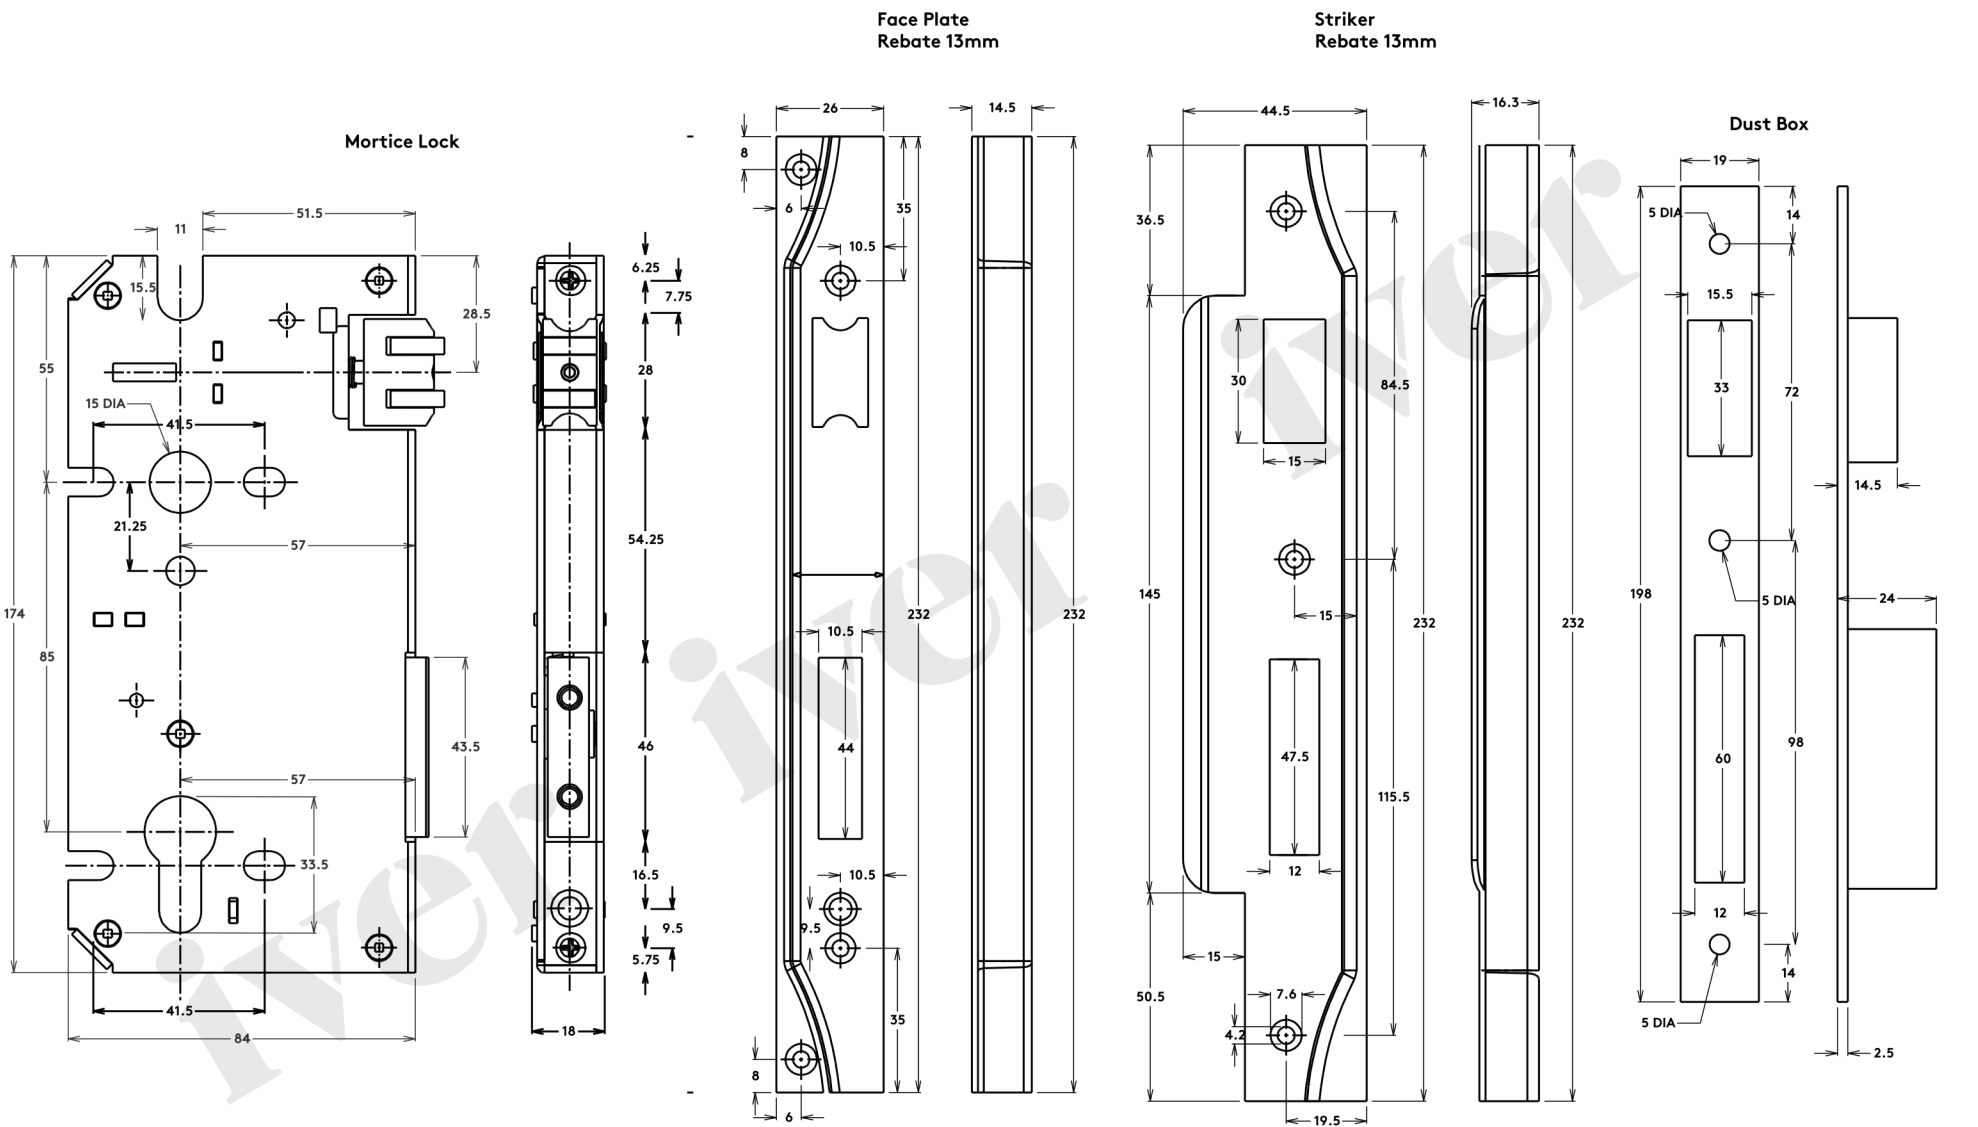

Pull Handle Sarlat L635xW32xP72mm BPD35mm CTC 600mm

Mortice Lock Roller Euro Rebated CTC85mm Backset 60mm

Escutcheon Euro Concealed Fix Round Pair D52xP10mm

Front

Back

Euro Cylinder Dual Function 5 Pin L65mm