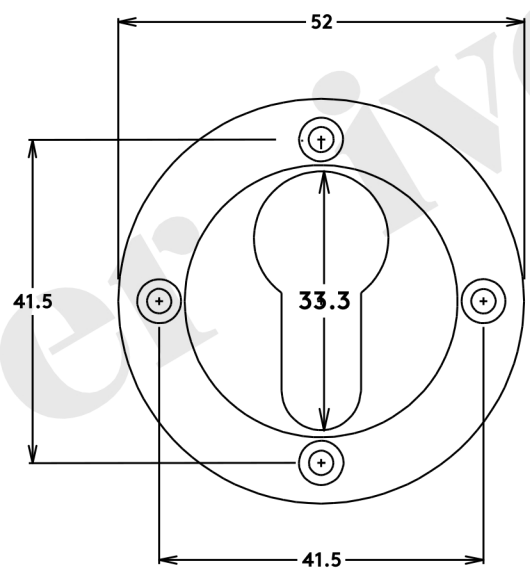

Pull Handle Sarlat L635xW32xP72mm BPD35mm CTC 600mm

Mortice Lock Roller Euro Rebated CTC85mm Backset 60mm

Escutcheon Euro Concealed Fix Round Pair D52xP10mm

Front

Back

Euro Cylinder Dual Function 5 Pin L65mm