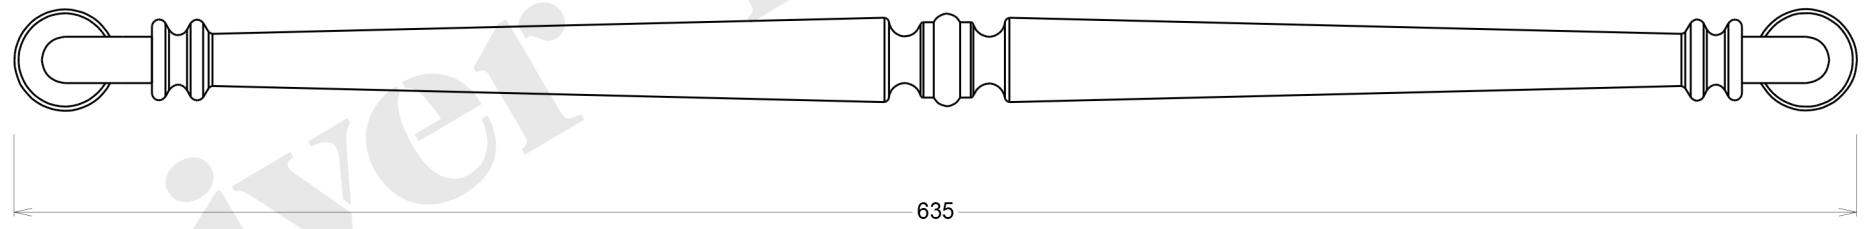

Pull Handle Sarlat L635xW32xP72mm BPD35mm CTC 600mm

Mortice Lock Roller Euro Rebated CTC85mm Backset 60mm

Escutcheon Euro Concealed Fix Round Pair D52xP10mm

Front

Back

Euro Cylinder Dual Function 5 Pin L65mm