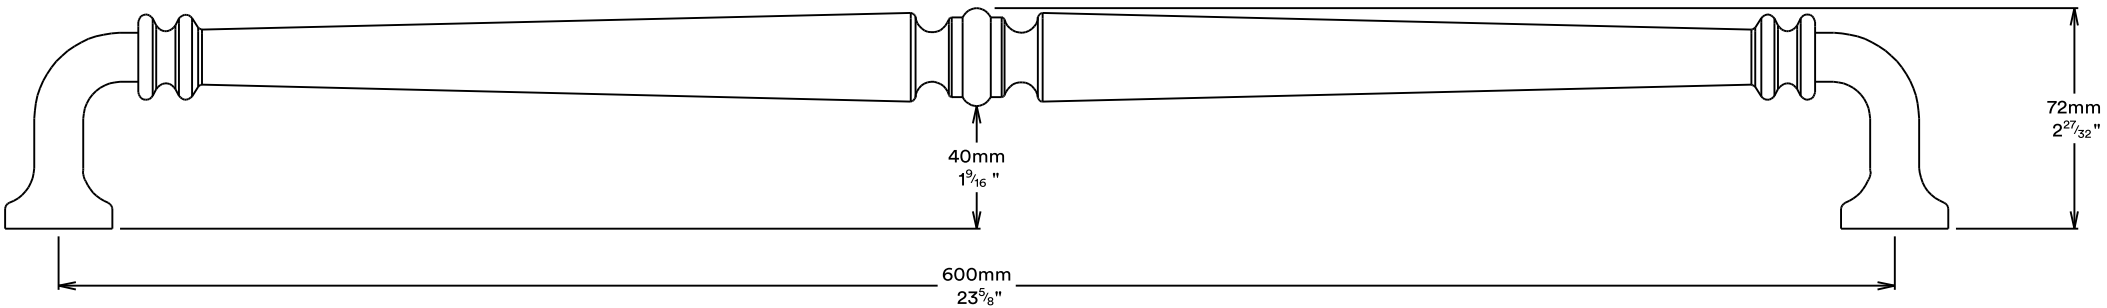

# Pull Handle Sarlat CTC600mm

Created for life.