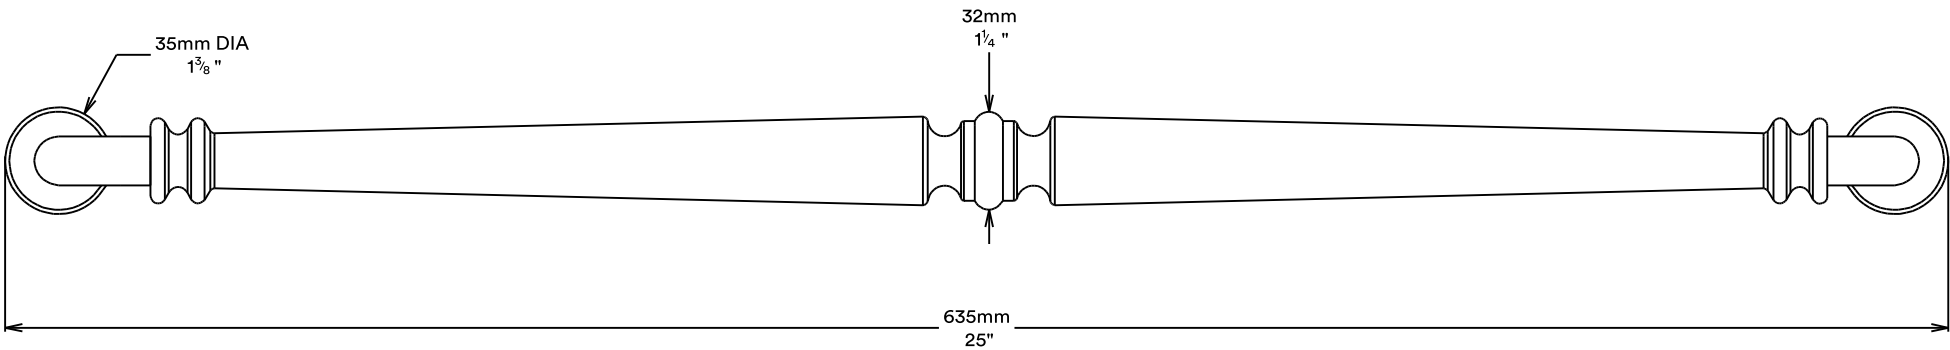

# Pull Handle Sarlat CTC600mm

Created for life.

# Euro Cylinder Key Thumb