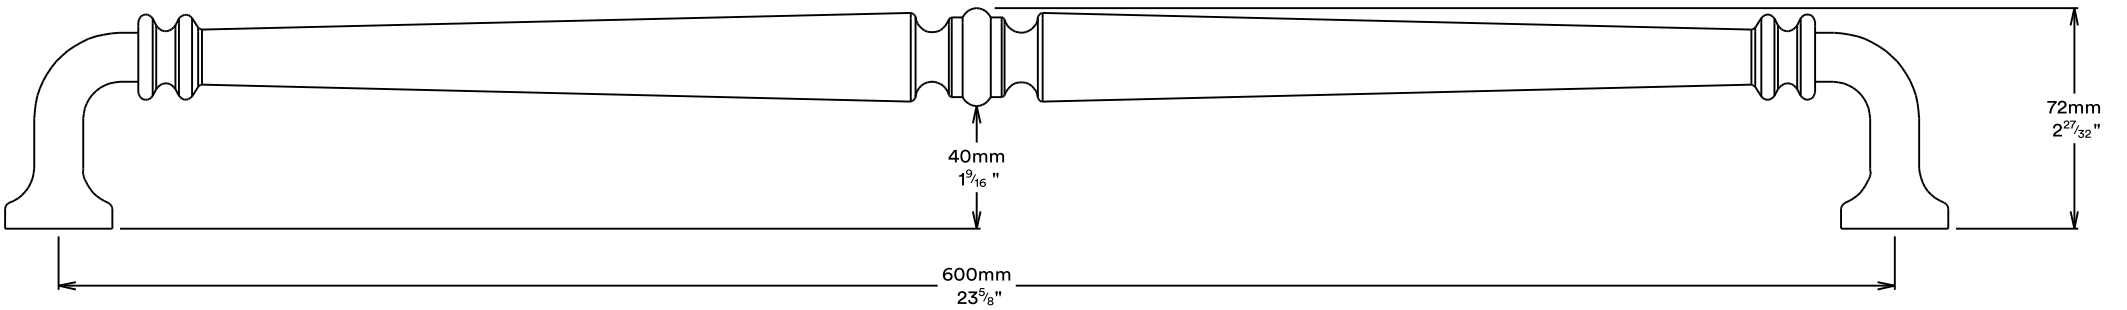

Pull Handle Sarlat CTC600mm

iver

Created for life.