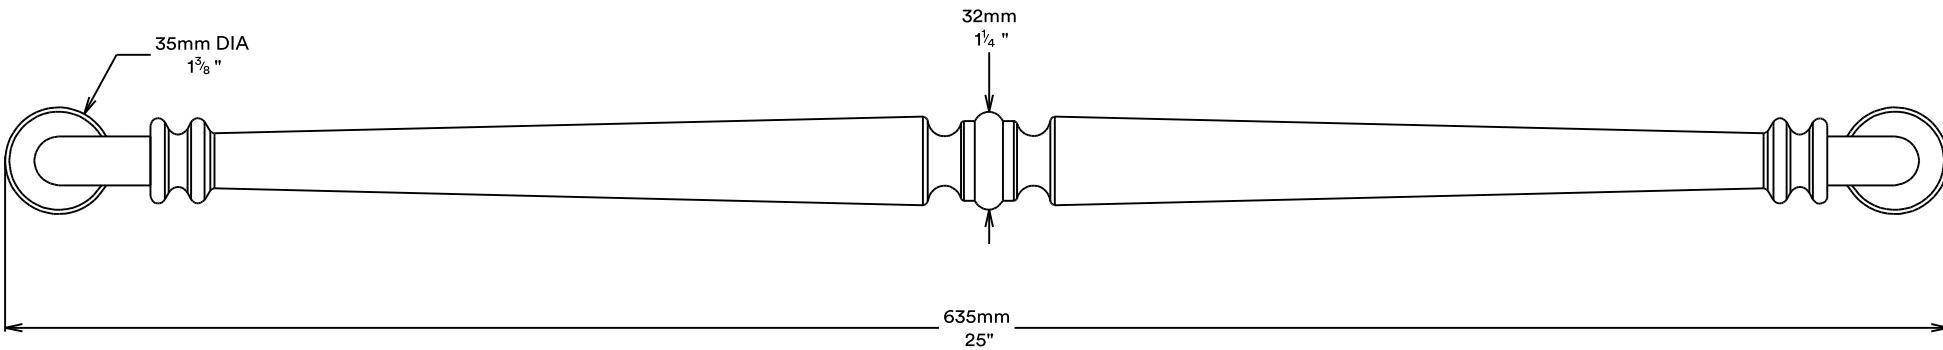

# Pull Handle Sarlat CTC600mm

# iver

Created for life.