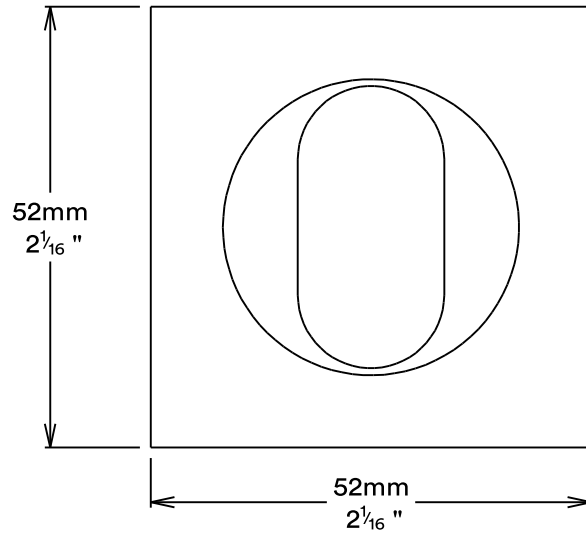

Escutcheon Oval Rose Square Concealed Fix

iver

Front

Back