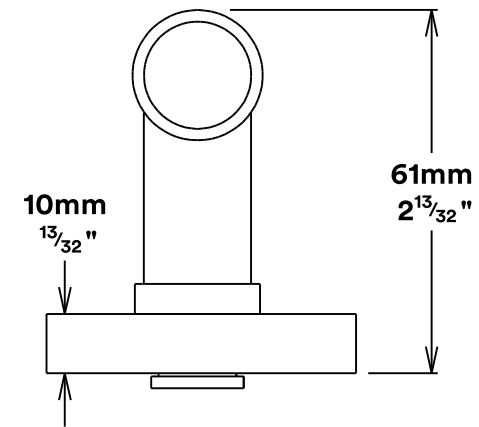

Door Lever Helsinki Rose Round

Tube Latch Split Cam & 'T' Striker

Dust Box & Striker

Tube Latch & Faceplate