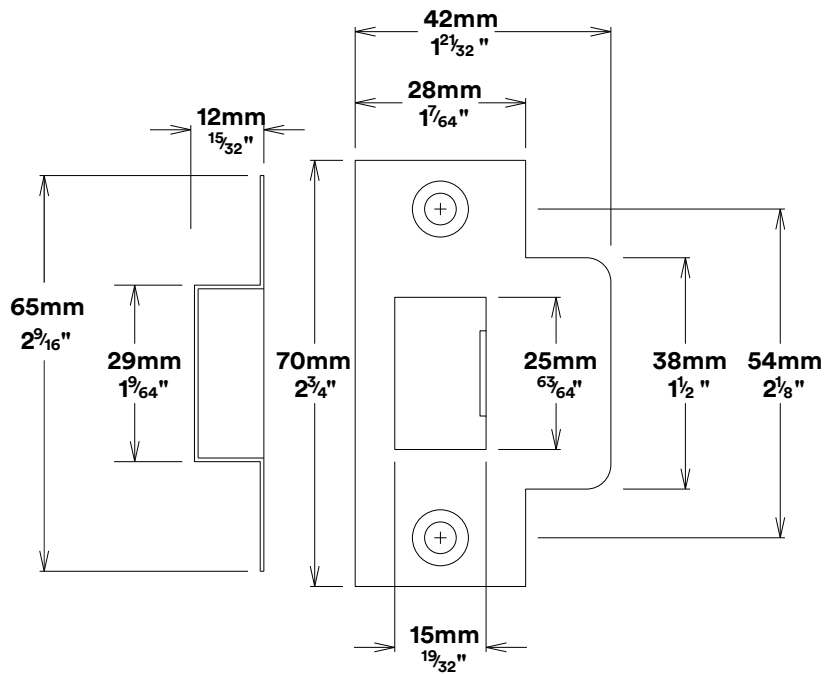

Door Lever Helsinki Rose Round

Tube Latch Split Cam & 'T' Striker

Dust Box & Striker

Tube Latch & Faceplate