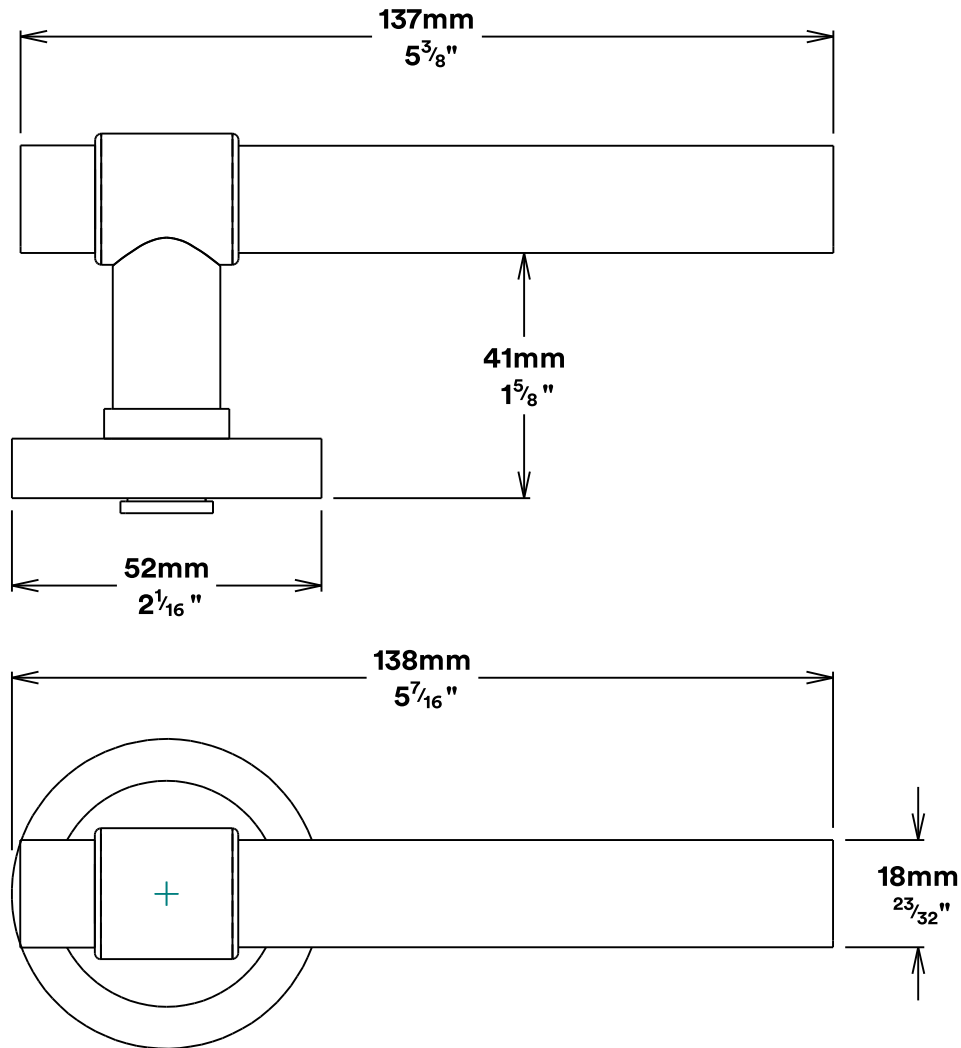

Door Lever Helsinki Rose Round

Tube Latch Split Cam & 'T' Striker

Dust Box & Striker

Tube Latch & Faceplate