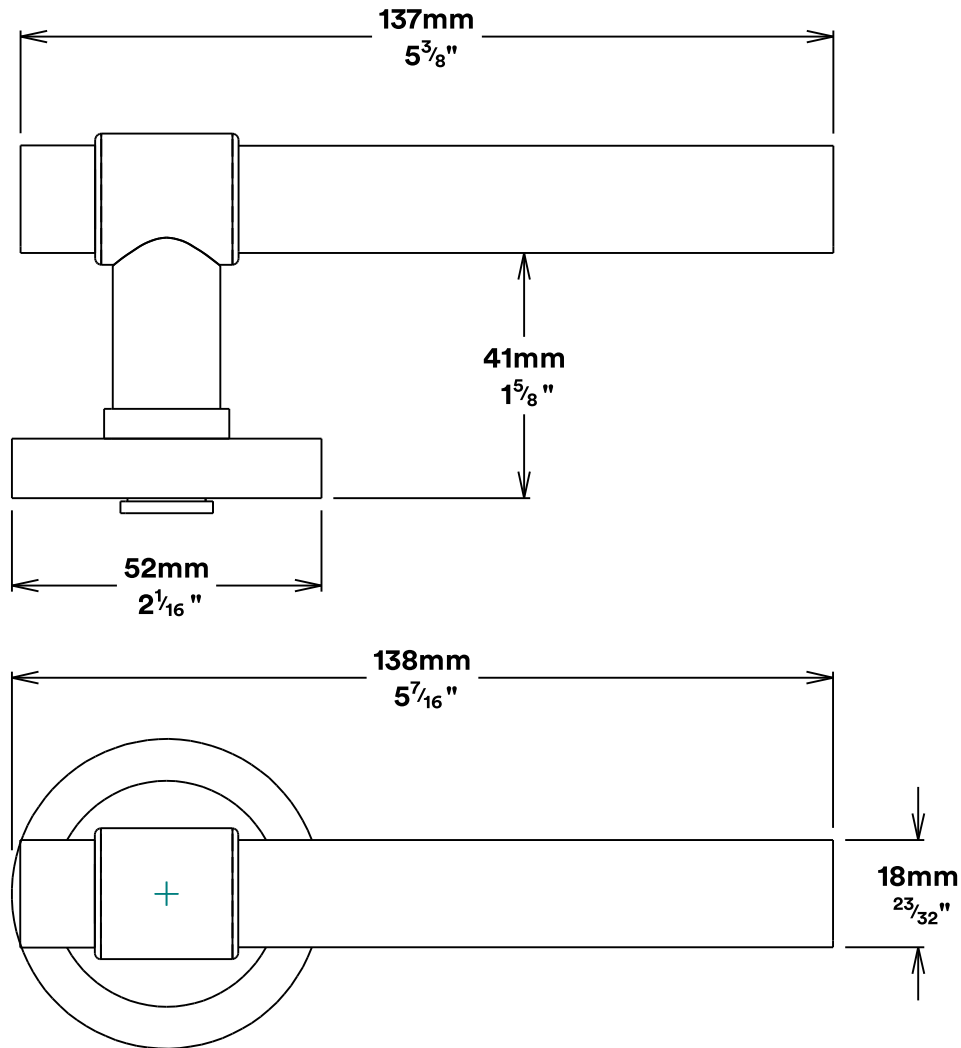

Door Lever Helsinki Rose Round

iver

Privacy Turn Oval Rose Round Concealed Fix

iver

Tube Latch Split Cam & 'T' Striker

Dust Box & Striker

Tube Latch & Faceplate

Privacy Bolt & Striker