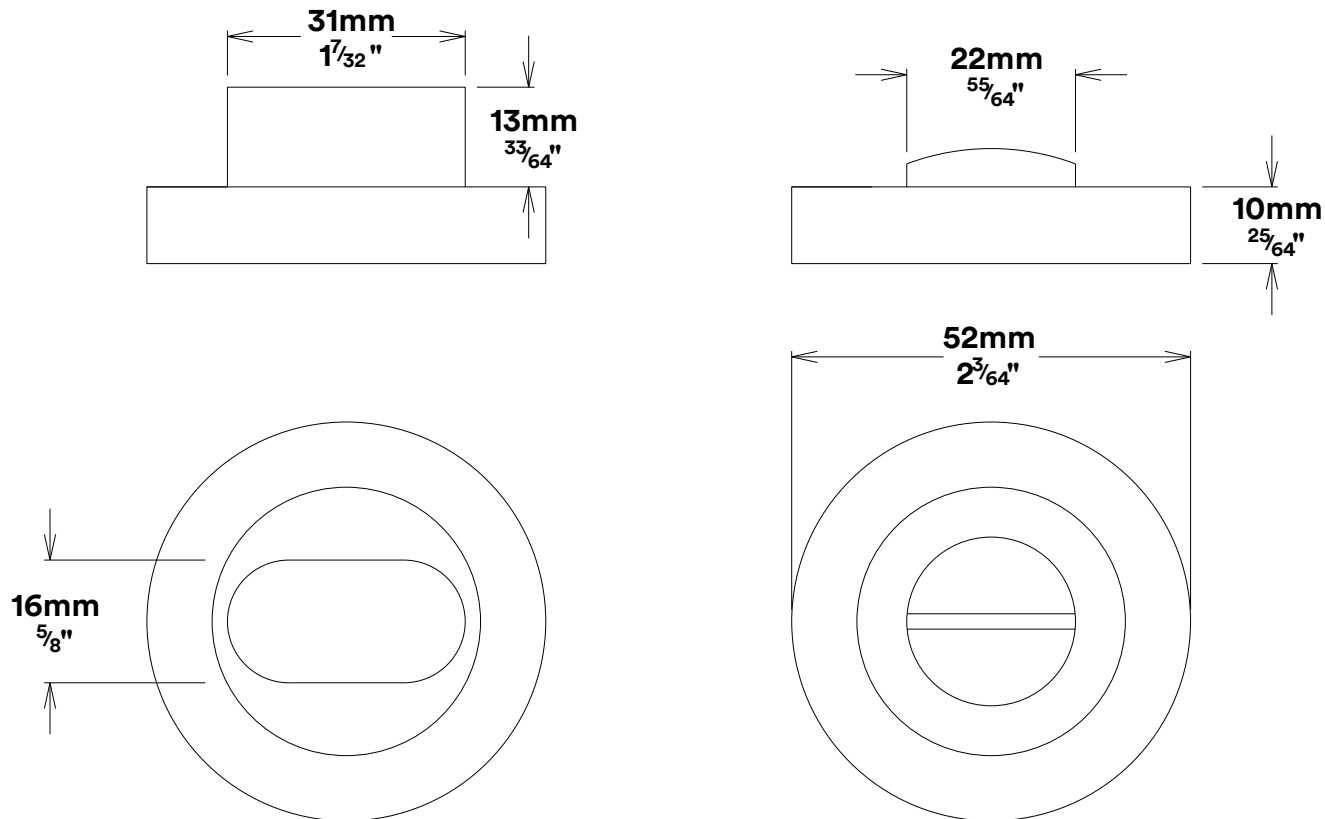

Door Lever Helsinki Rose Round

iver

Privacy Turn Oval Rose Round Concealed Fix

iver

Tube Latch Split Cam & 'T' Striker

Dust Box & Striker

Tube Latch & Faceplate

Privacy Bolt & Striker