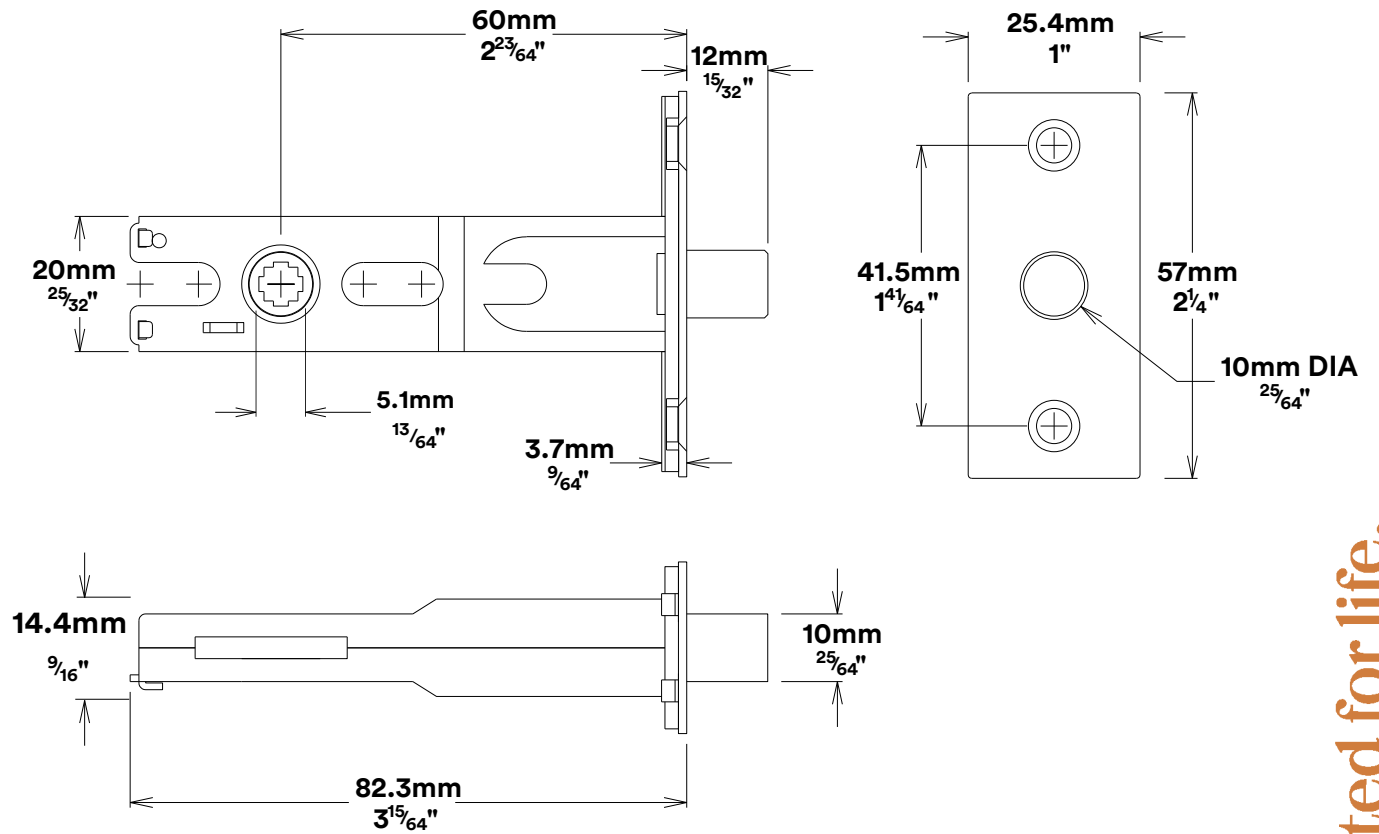

Privacy Bolt & Faceplate