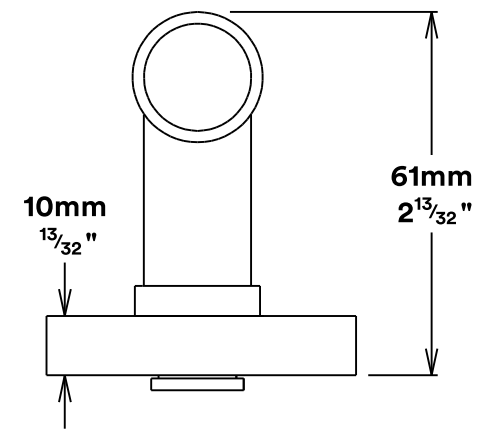

Door Lever Helsinki Rose Round

iver

Privacy Turn Oval Rose Round Concealed Fix

iver

Tube Latch Split Cam & 'T' Striker

Dust Box & Striker

Tube Latch & Faceplate

Privacy Bolt & Striker