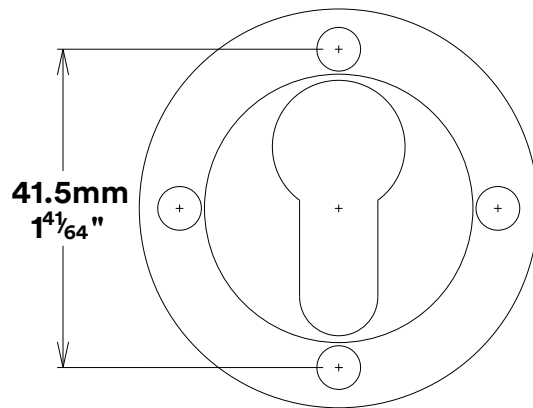

Door Lever Helsinki Rose Round

Euro Cylinder Key Key

iver

Escutcheon Rose Round Concealed Fix

iver

Front

Back

Mortice Lock Euro & Striker