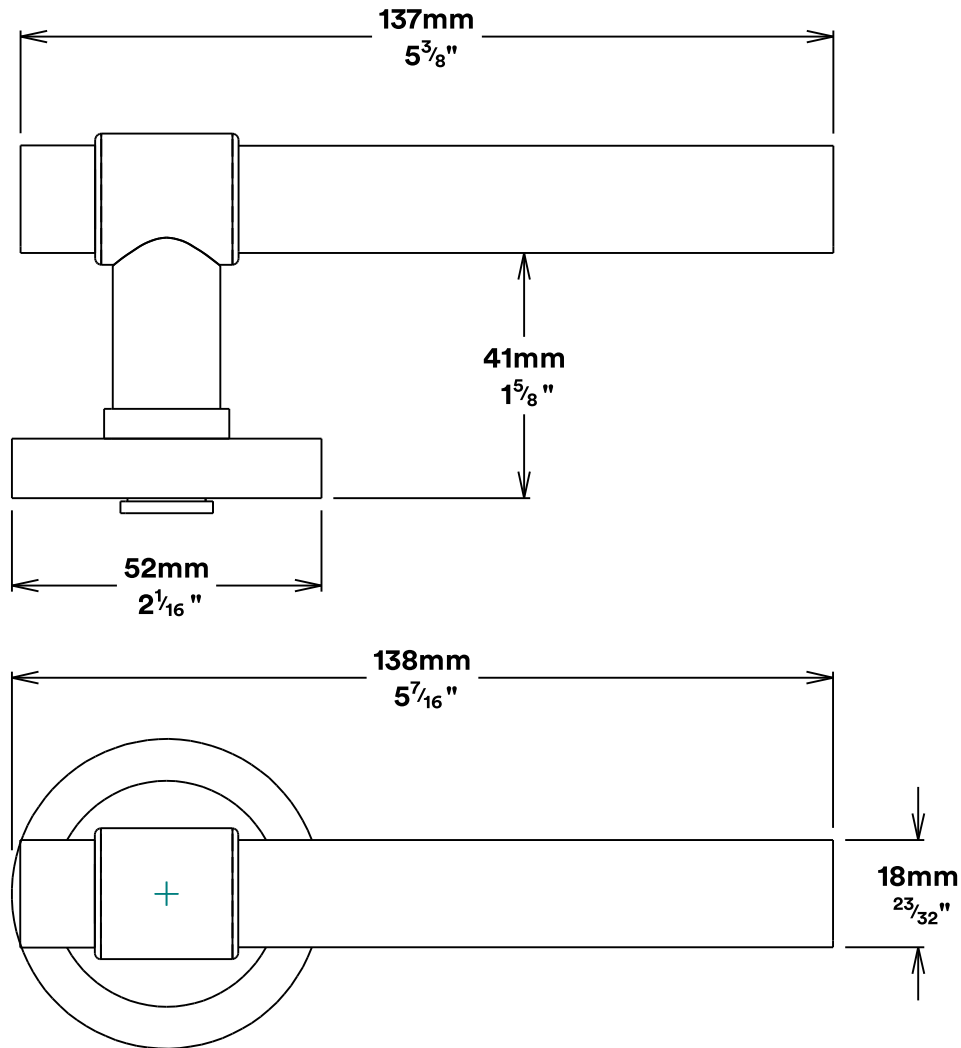

Door Lever Helsinki Rose Round

Euro Cylinder Key Key

iver

Escutcheon Rose Round Concealed Fix

iver

Front

Back

Mortice Lock Euro & Striker