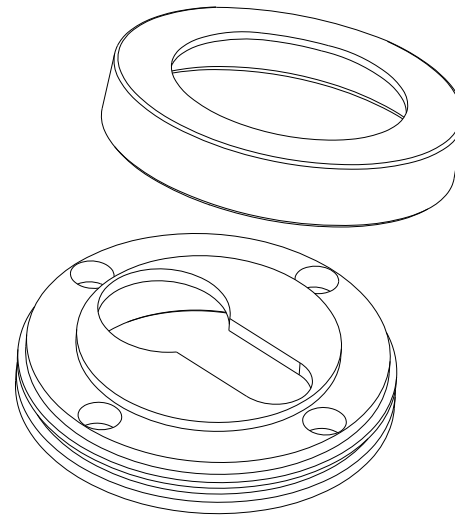

Door Lever Helsinki Rose Round

Euro Cylinder Key Key

iver

Escutcheon Rose Round Concealed Fix

iver

Front

Back

Mortice Lock Euro & Striker