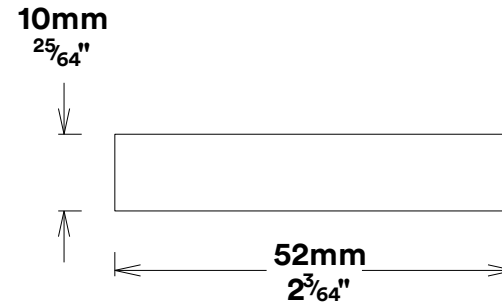

Door Lever Helsinki Rose Round

Euro Cylinder Key Key

iver

Escutcheon Rose Round Concealed Fix

iver

Front

Back

Mortice Lock Euro & Striker