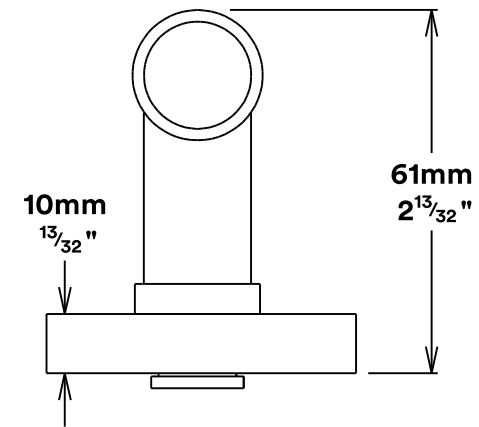

Door Lever Helsinki Rose Round

Euro Cylinder Key Key

iver

Escutcheon Rose Round Concealed Fix

iver

Front

Back

Mortice Lock Euro & Striker