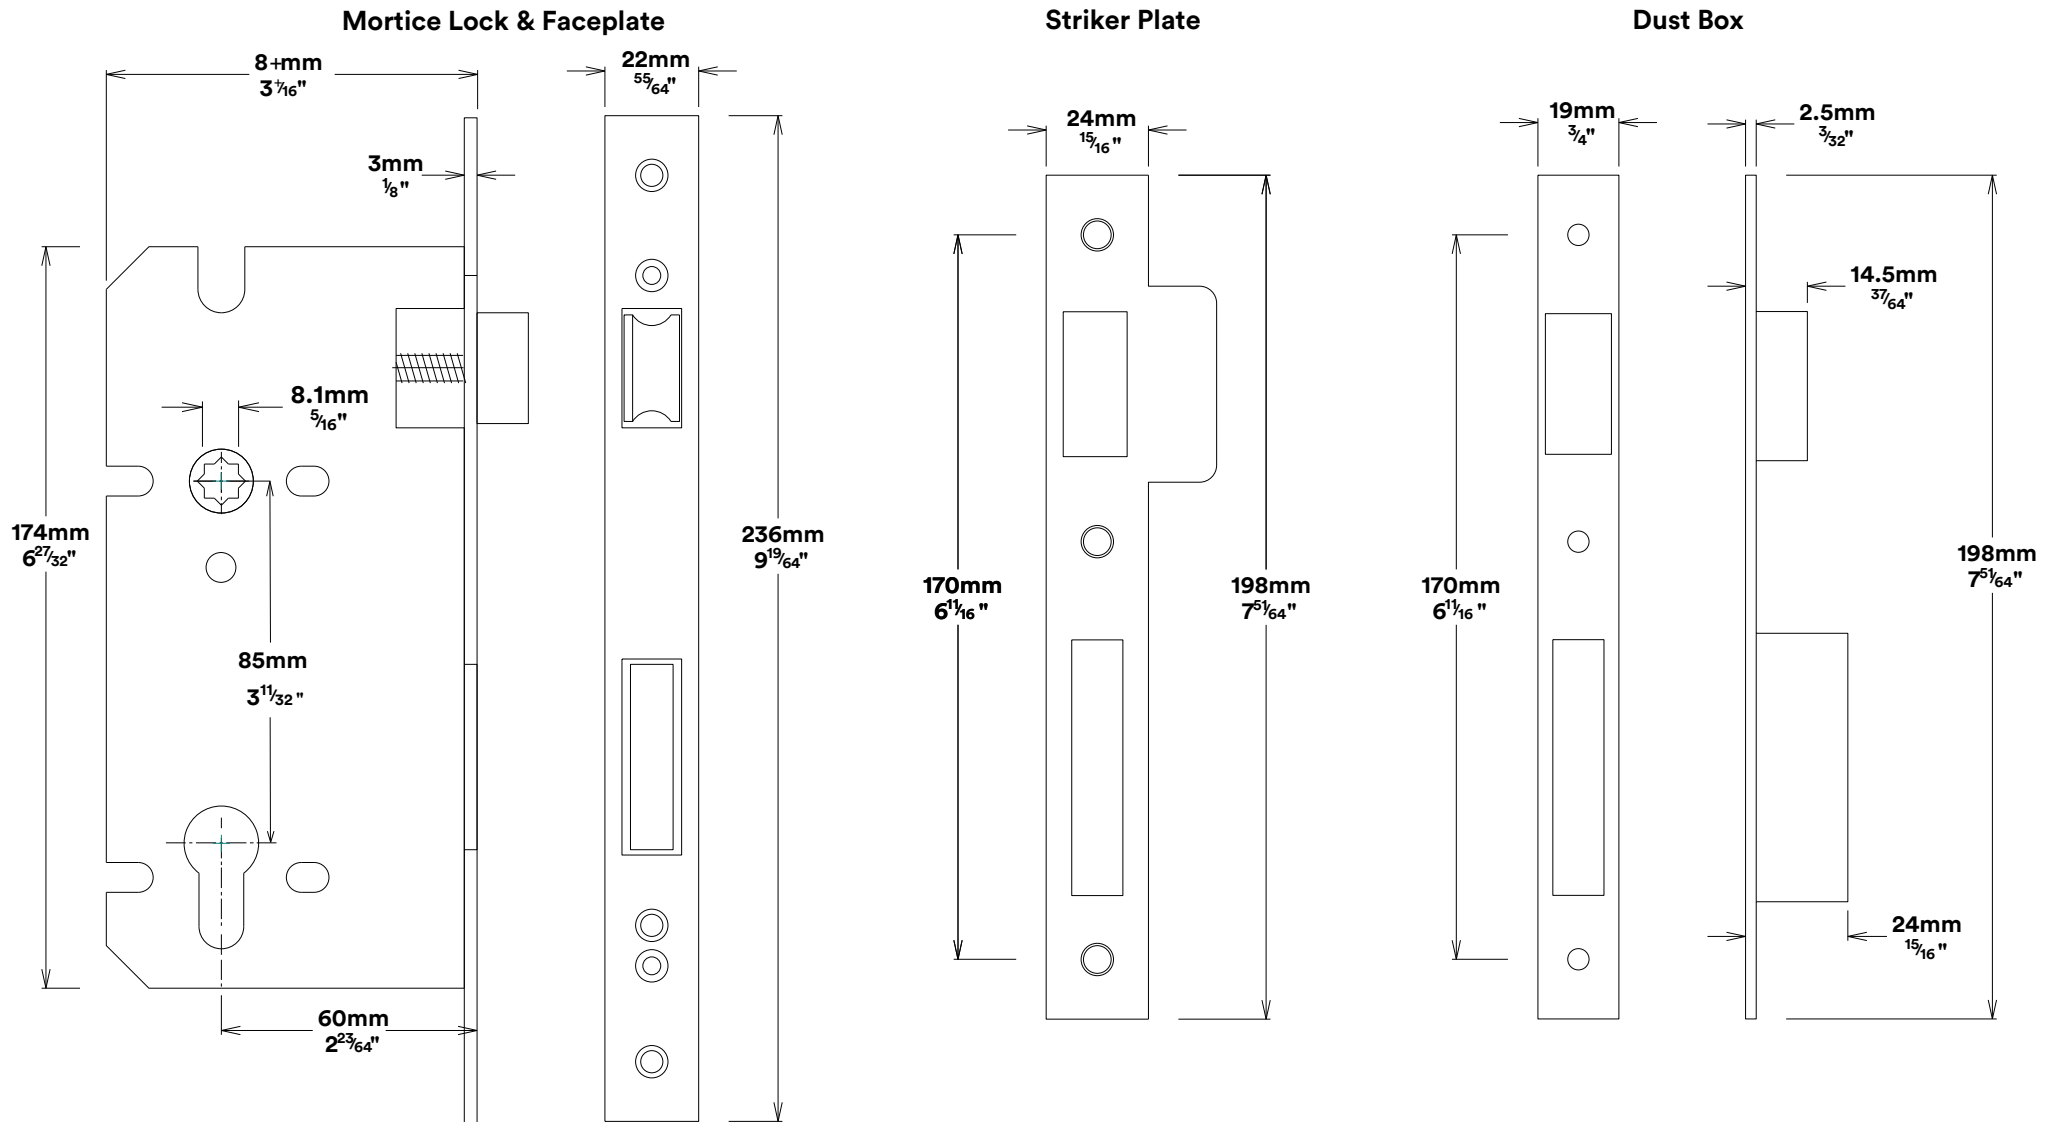

Door Lever Helsinki Rose Round

Euro Cylinder Key Key

iver

Escutcheon Rose Round Concealed Fix

iver

Front

Back

Mortice Lock Euro & Striker