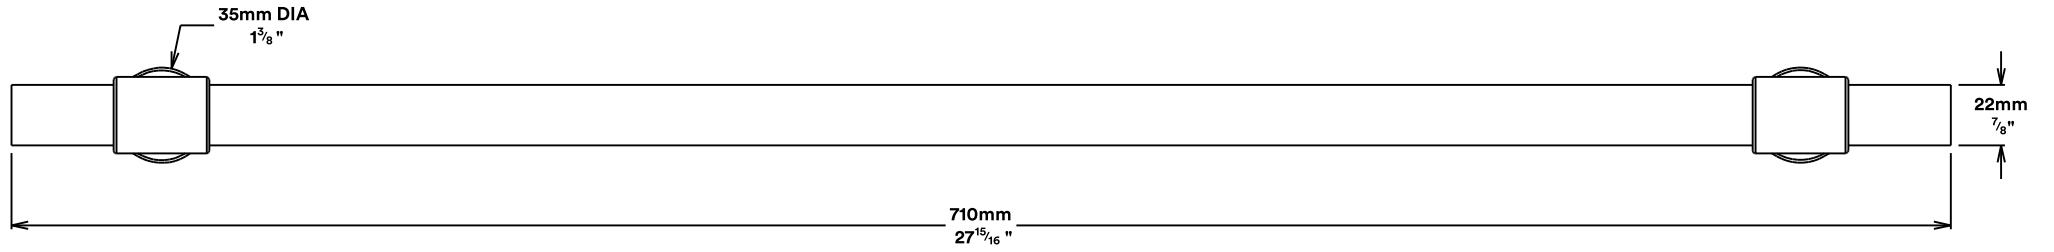

Pull Handle Helsinki CTC600mm

iver