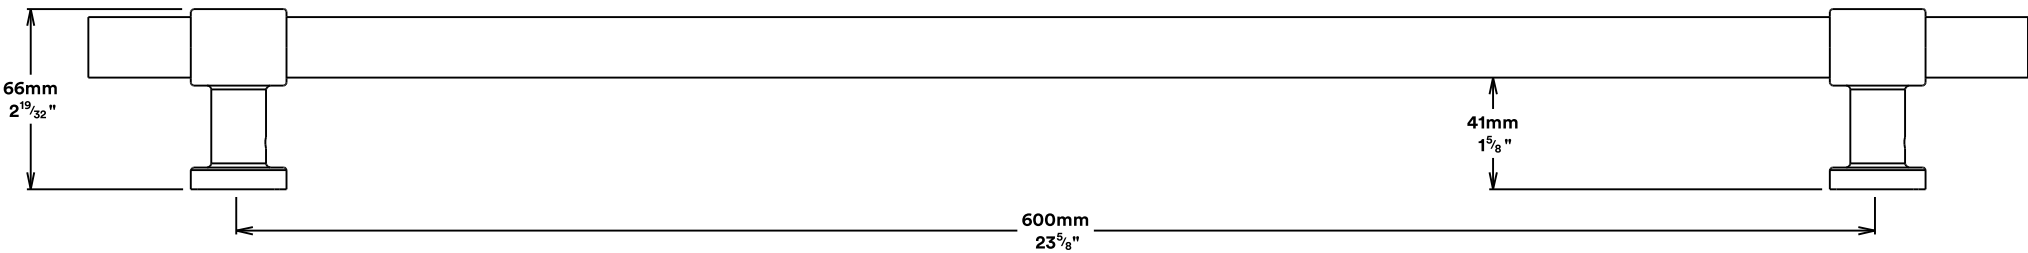

Pull Handle Helsinki CTC600mm

iver