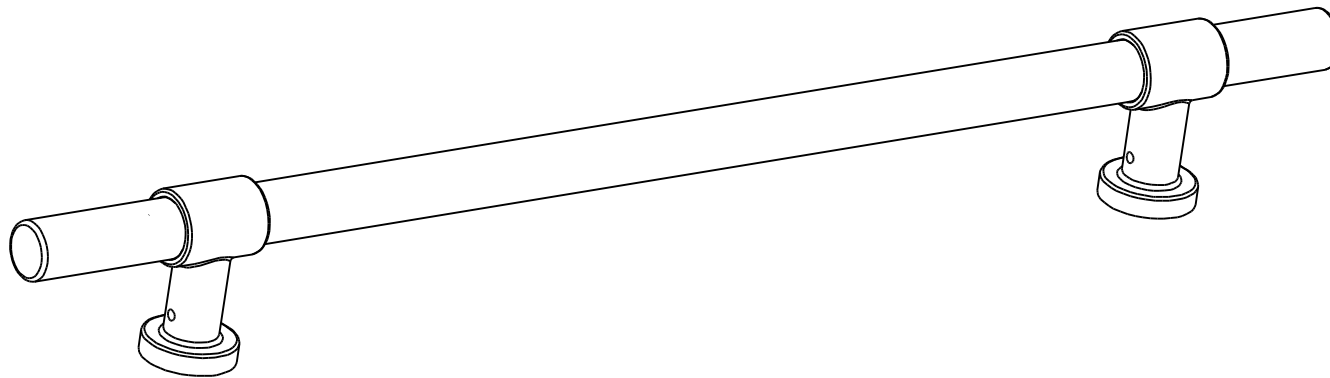

Pull Handle Helsinki CTC600mm

iver