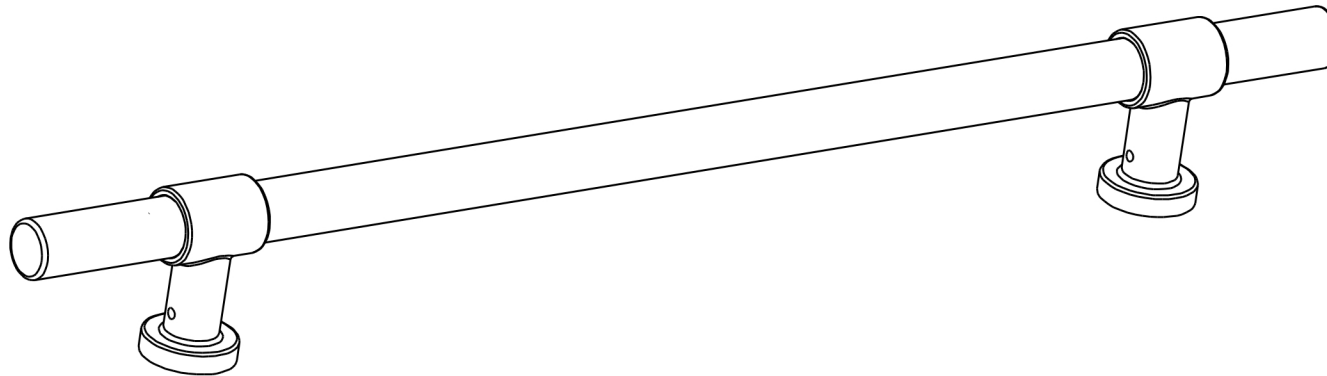

Pull Handle Helsinki CTC600mm

iver