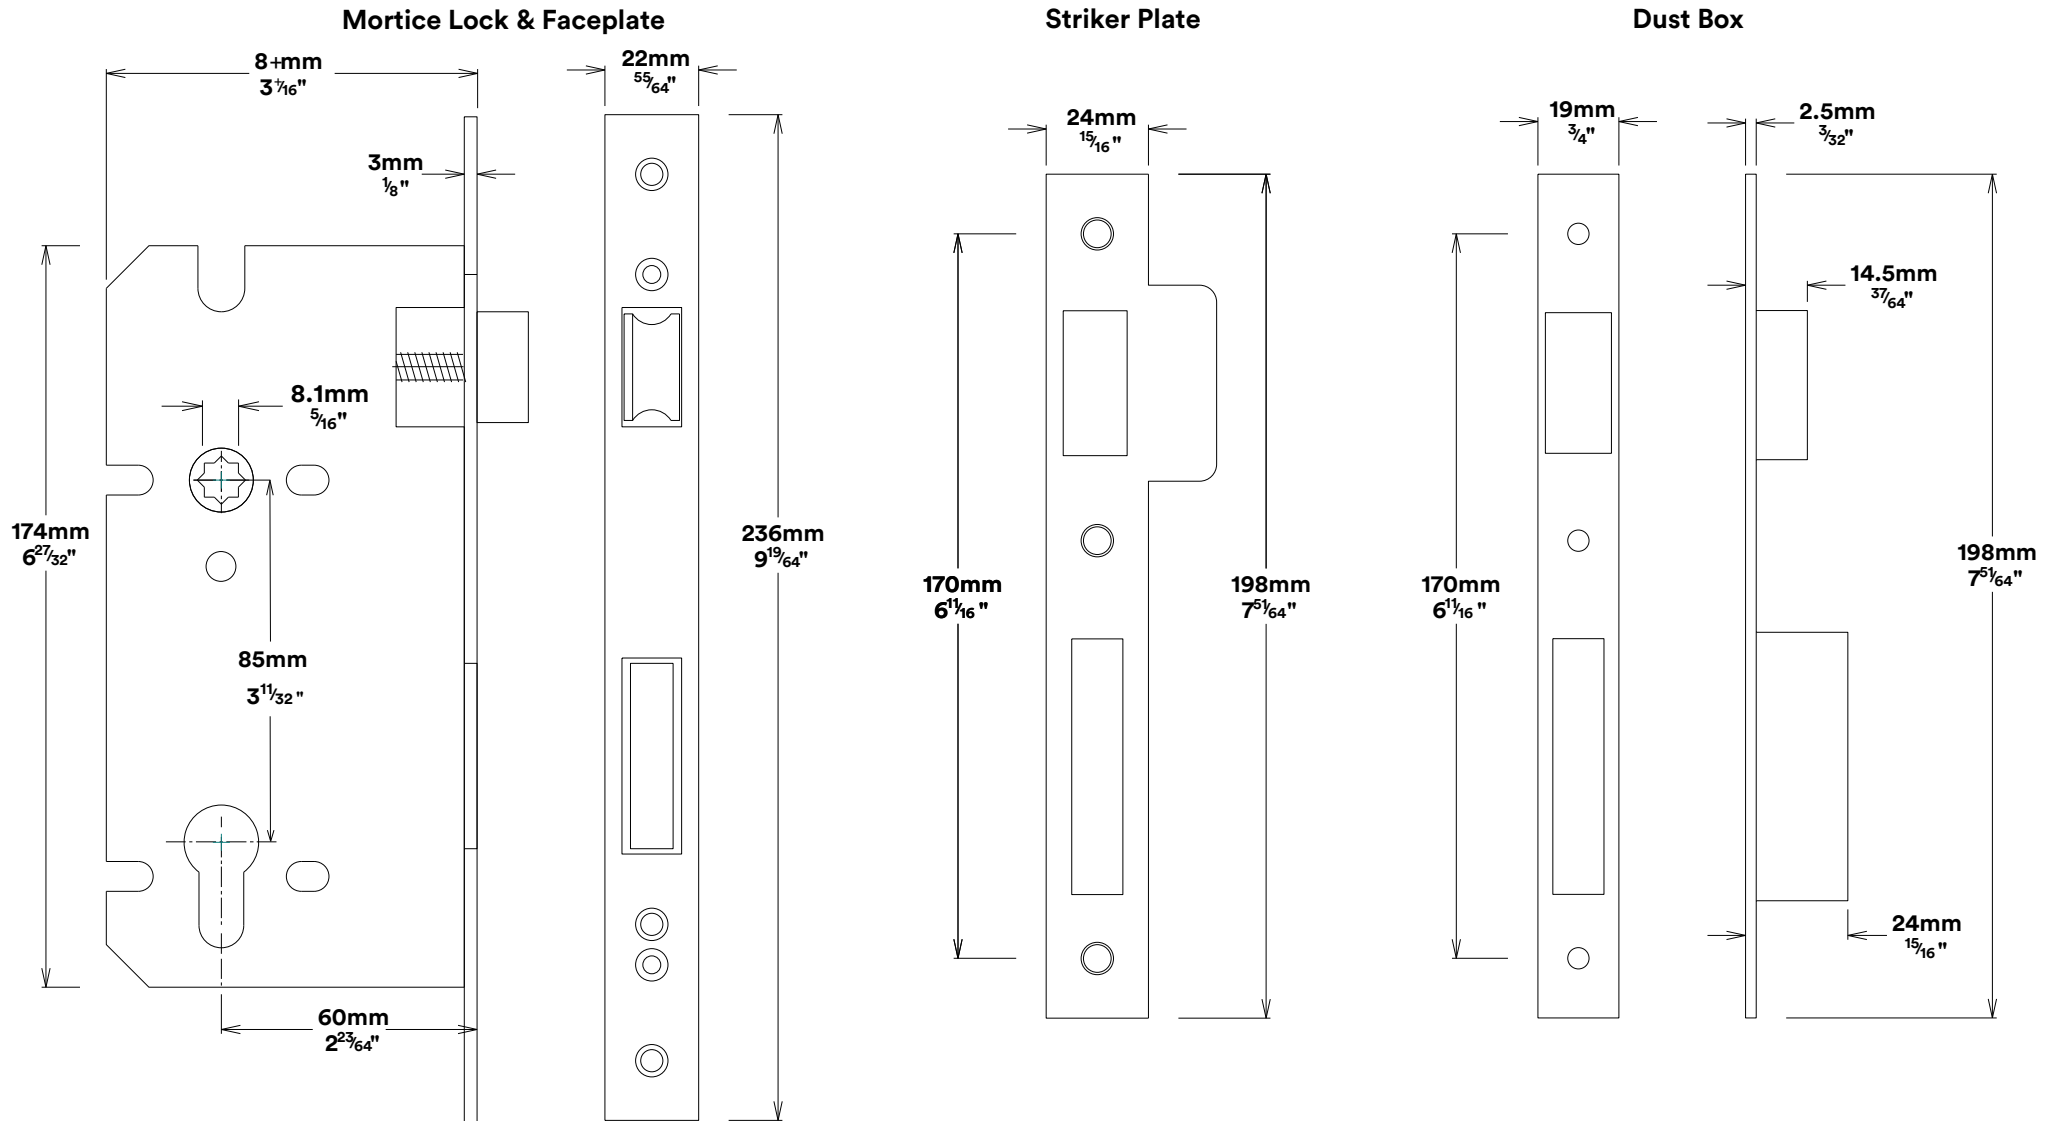

Door Lever Copenhagen Rose Round

iver

Euro Cylinder Key Key

iver

Escutcheon Rose Round Concealed Fix

iver

Front

Back

Mortice Lock Euro & Striker

Created for life.