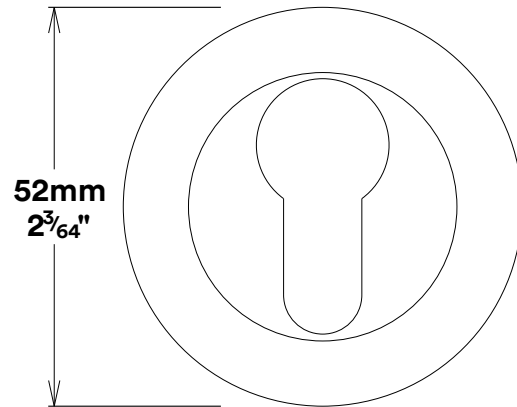

Door Lever Copenhagen Rose Round

iver

Euro Cylinder Key Key

iver

Escutcheon Rose Round Concealed Fix

iver

Front

Back