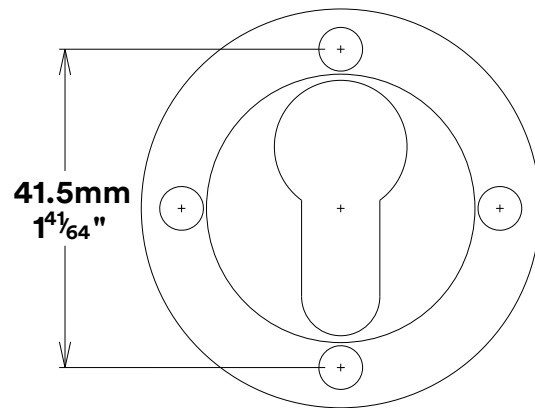

Door Lever Copenhagen Rose Round

iver

Euro Cylinder Key Key

iver

Escutcheon Rose Round Concealed Fix

iver

Front

Back