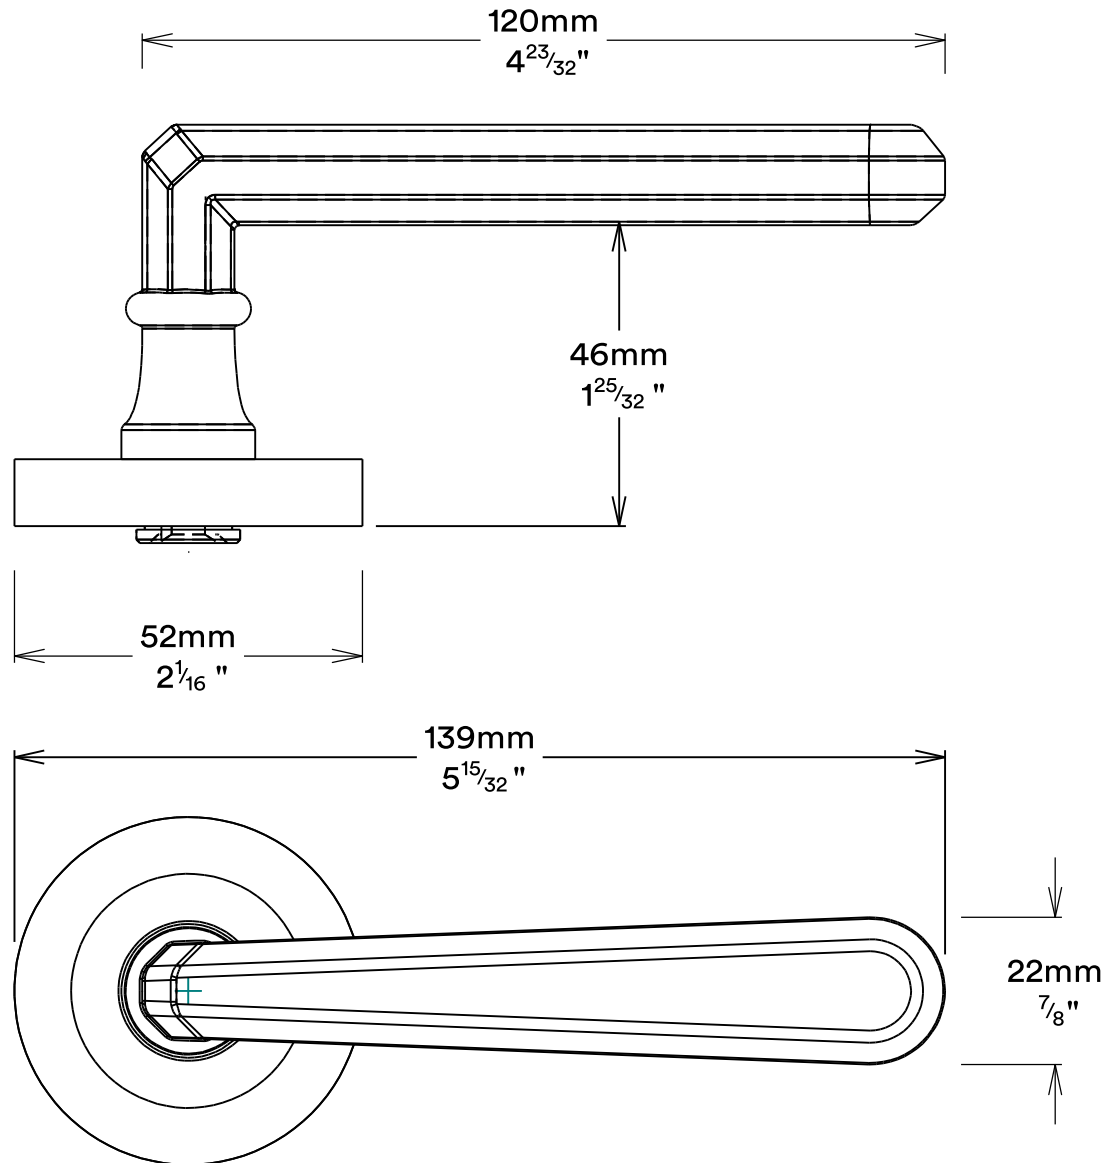

Door Lever Copenhagen Rose Round

iver

Euro Cylinder Key Key

iver

Escutcheon Rose Round Concealed Fix

iver

Front

Back