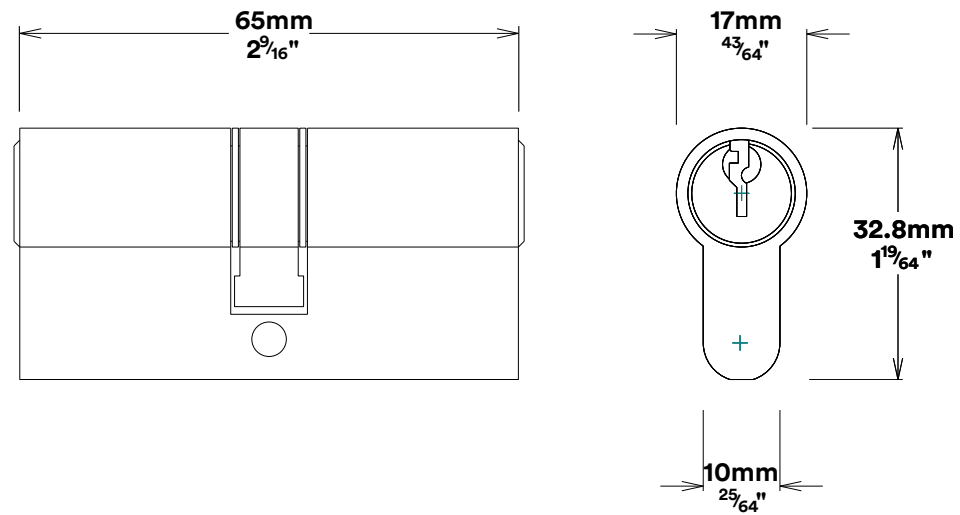

Door Lever Copenhagen Rose Round

iver

Euro Cylinder Key Key

iver

Escutcheon Rose Round Concealed Fix

iver

Front

Back