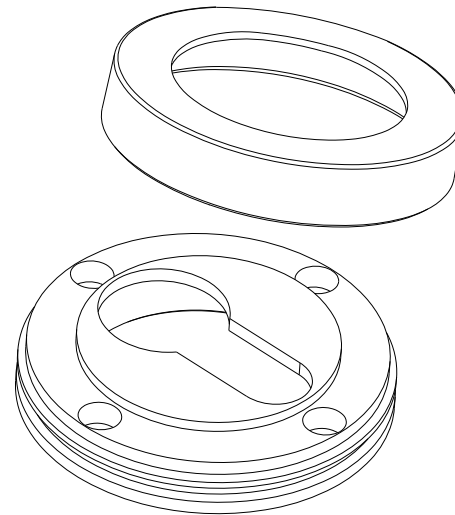

Door Lever Copenhagen Rose Round

iver

Euro Cylinder Key Key

iver

Escutcheon Rose Round Concealed Fix

iver

Front

Back