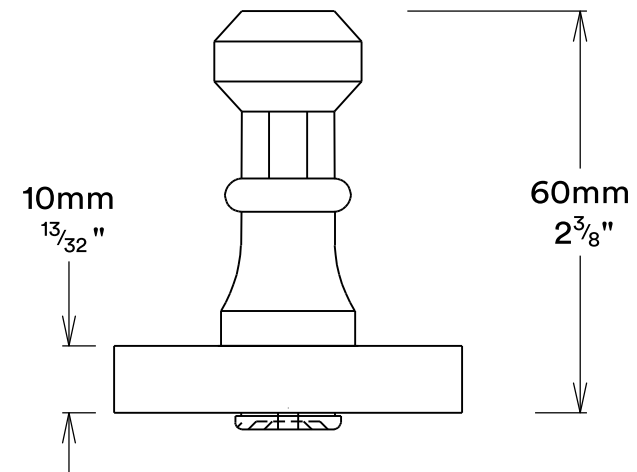

Door Lever Copenhagen Rose Round

iver

Euro Cylinder Key Key

iver

Escutcheon Rose Round Concealed Fix

iver

Front

Back