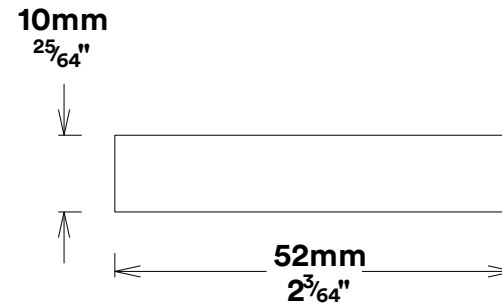

Door Lever Copenhagen Rose Round

iver

Euro Cylinder Key Key

iver

Escutcheon Rose Round Concealed Fix

iver

Front

Back