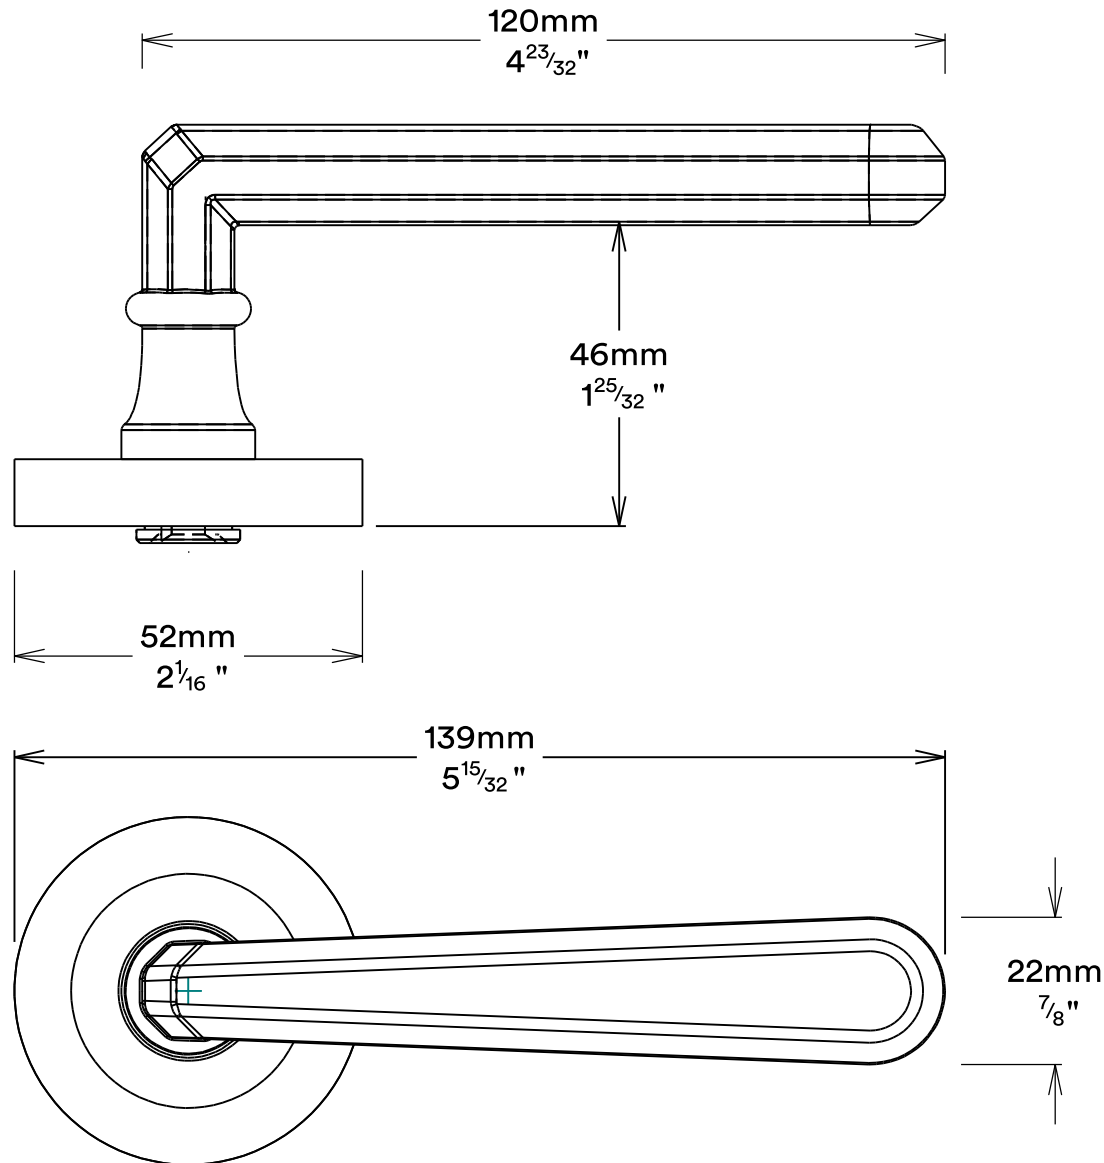

Door Lever Copenhagen Rose Round

iver