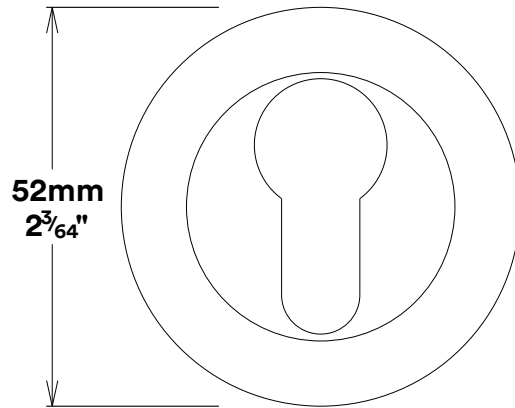

Escutcheon Rose Round Concealed Fix

iver

Front