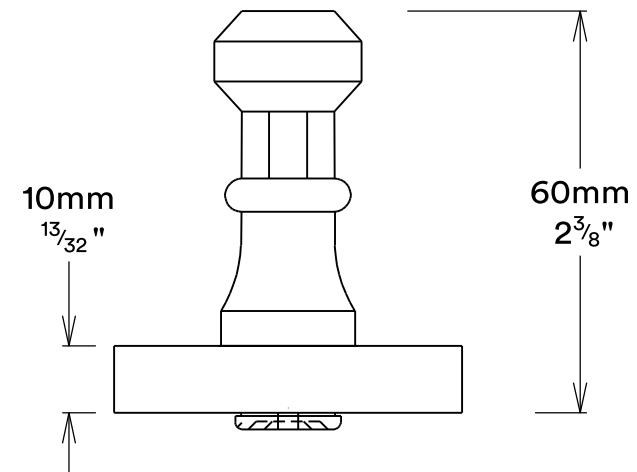

Door Lever Copenhagen Rose Round

iver