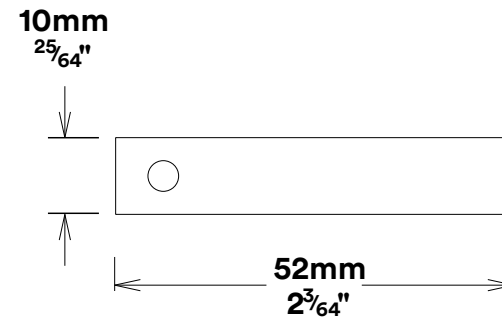

Door Lever Osaka Rose Square

iver

Euro Cylinder Key Key

iver

Escutcheon Rose Square Concealed Fix

iver

Front

Back