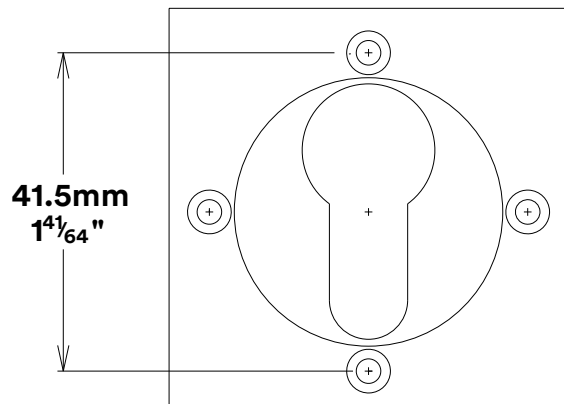

Door Lever Osaka Rose Square

iver

Euro Cylinder Key Key

iver

Escutcheon Rose Square Concealed Fix

iver

Front

Back