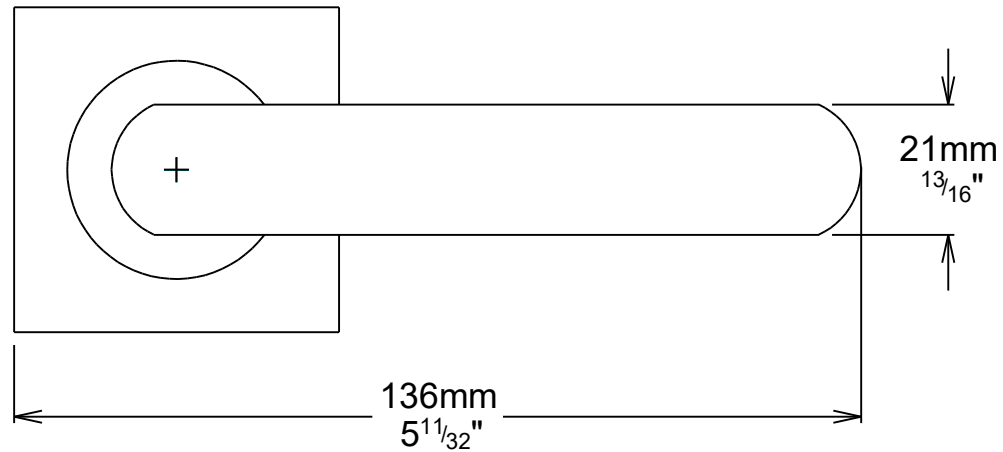

Door Lever Osaka Rose Square

iver

Euro Cylinder Key Key

iver

Escutcheon Rose Square Concealed Fix

iver

Front

Back