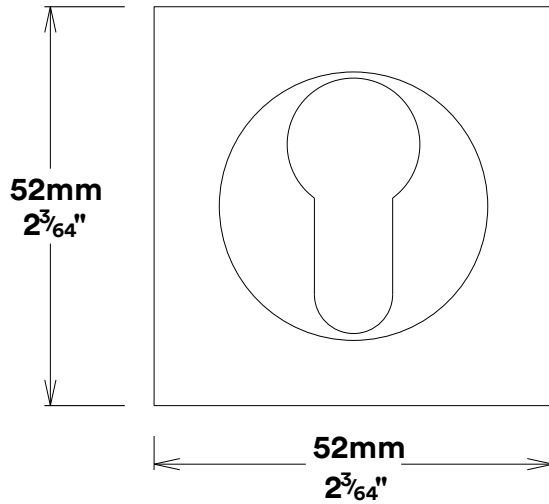

Door Lever Osaka Rose Square

iver

Euro Cylinder Key Key

iver

Escutcheon Rose Square Concealed Fix

iver

Front

Back