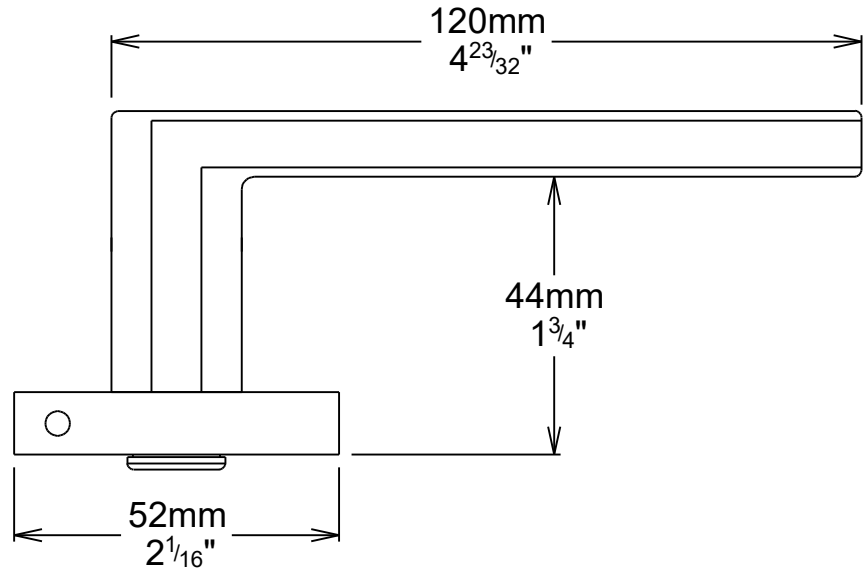

Door Lever Osaka Rose Square

iver

Euro Cylinder Key Key

iver

Escutcheon Rose Square Concealed Fix

iver

Front

Back