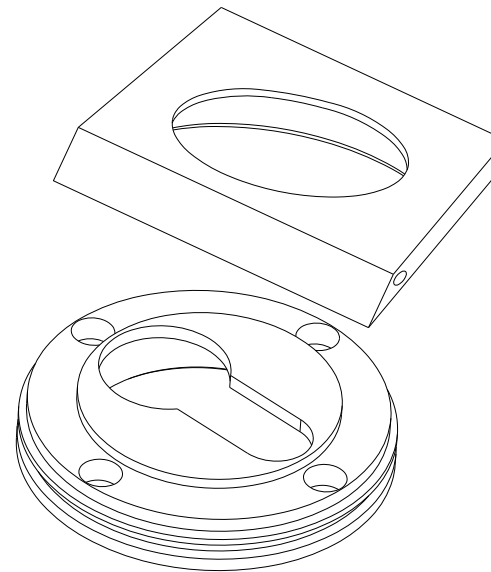

Door Lever Osaka Rose Square

iver

Euro Cylinder Key Key

iver

Escutcheon Rose Square Concealed Fix

iver

Front

Back