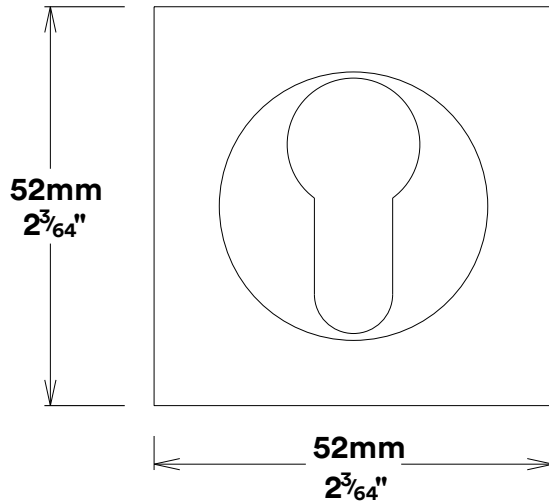

Door Lever Copenhagen Rose Square

iver

Euro Cylinder Key Key

iver

Escutcheon Rose Square Concealed Fix

iver

Front

Back