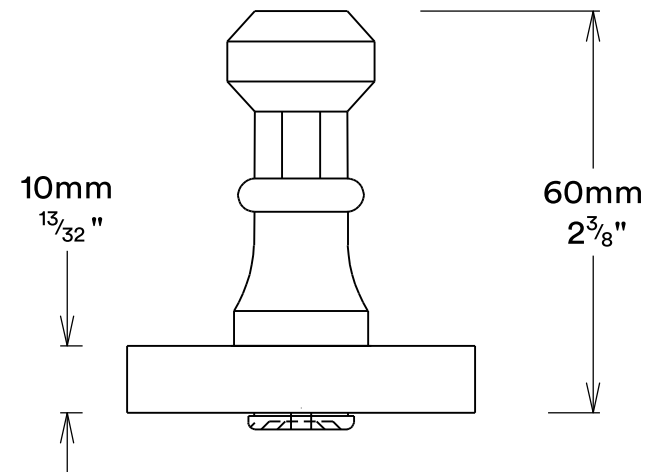

Door Lever Copenhagen Rose Square

iver

Euro Cylinder Key Key

iver

Escutcheon Rose Square Concealed Fix

iver

Front

Back