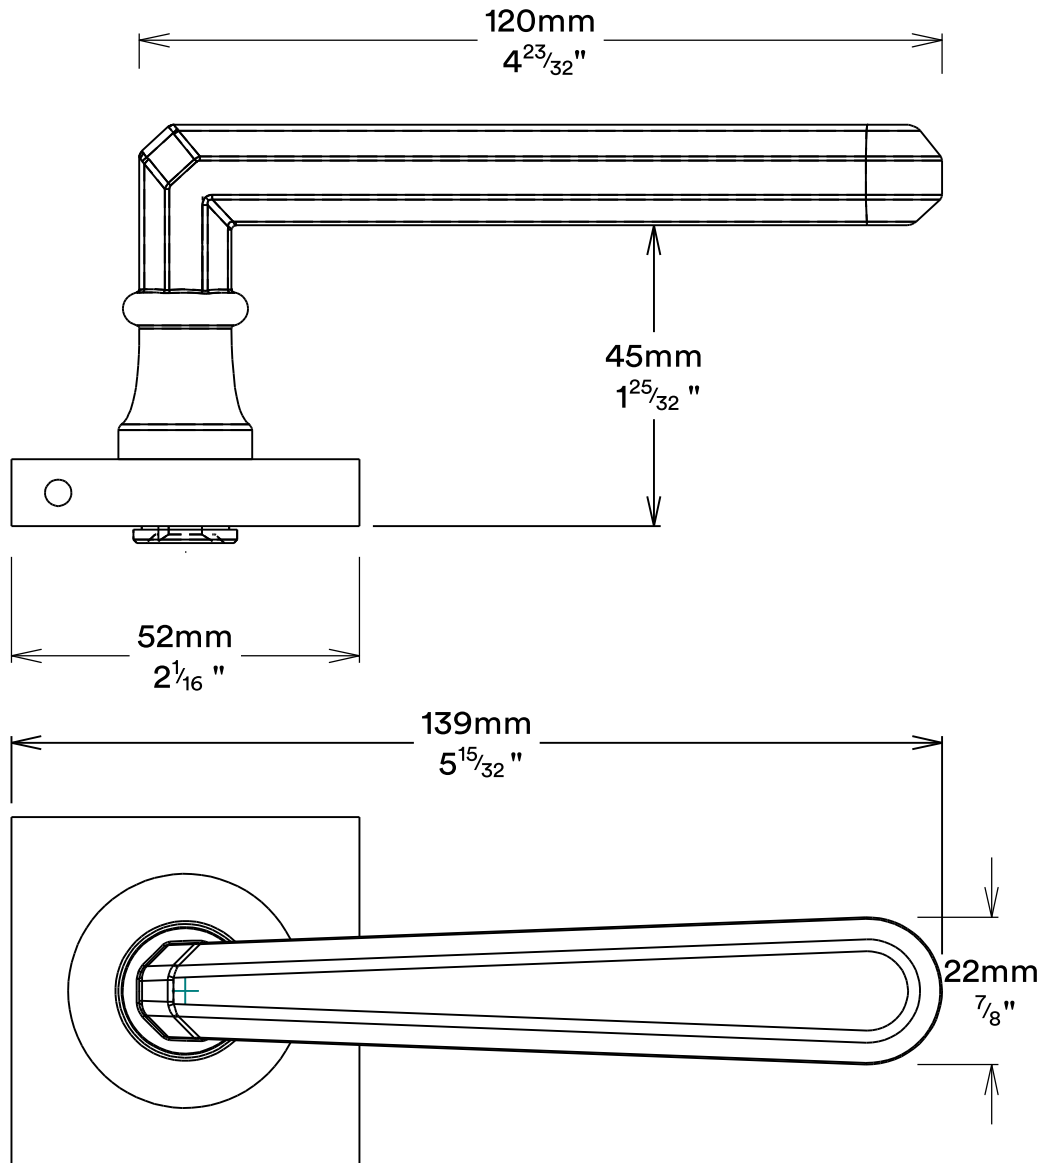

Door Lever Copenhagen Rose Square

iver

Euro Cylinder Key Key

iver

Escutcheon Rose Square Concealed Fix

iver

Front

Back