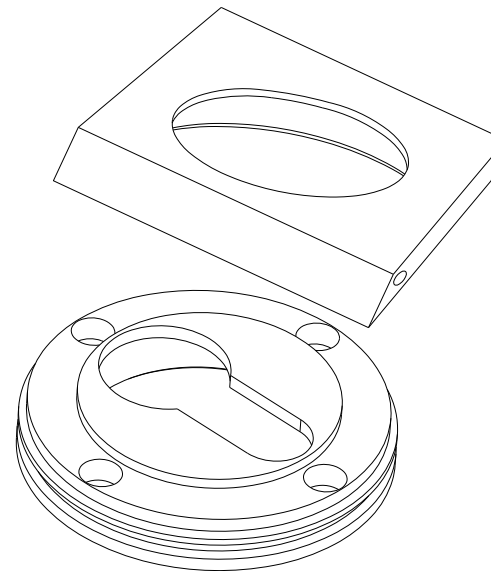

Door Lever Copenhagen Rose Square

iver

Euro Cylinder Key Key

iver

Escutcheon Rose Square Concealed Fix

iver

Front

Back