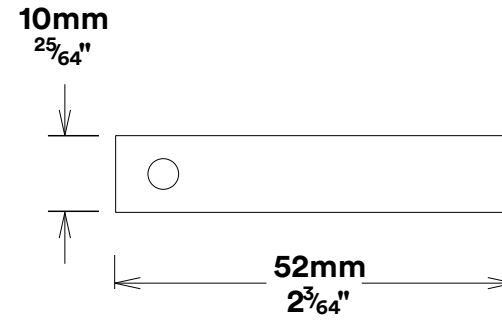

Door Lever Copenhagen Rose Square

iver

Euro Cylinder Key Key

iver

Escutcheon Rose Square Concealed Fix

iver

Front

Back