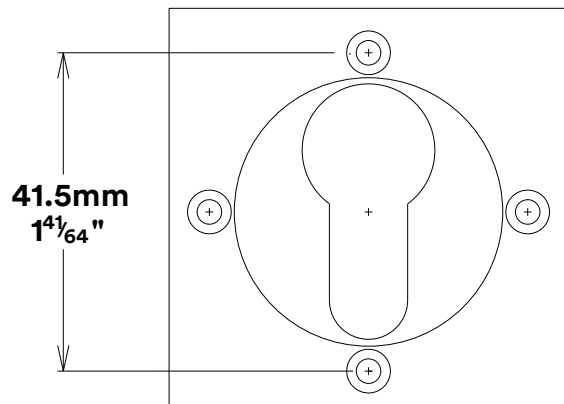

Door Lever Copenhagen Rose Square

iver

Euro Cylinder Key Key

iver

Escutcheon Rose Square Concealed Fix

iver

Front

Back