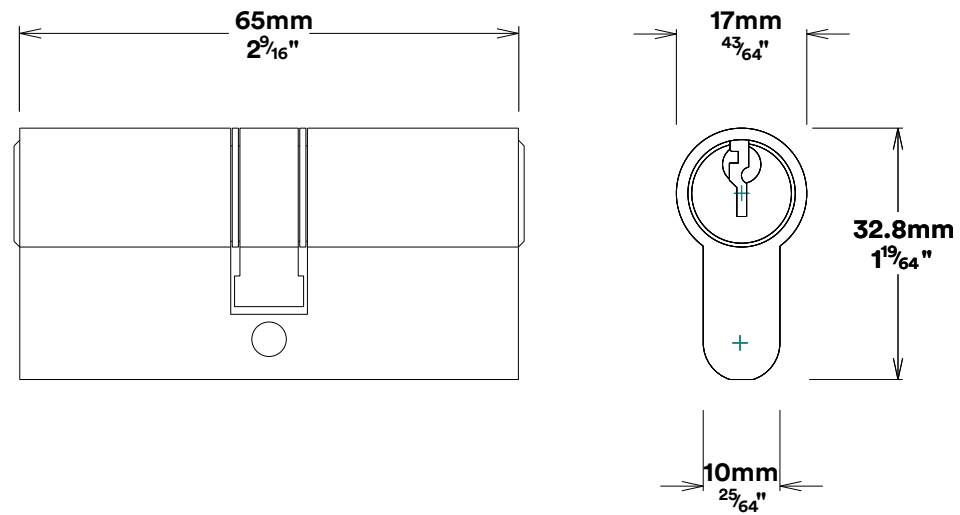

Door Lever Copenhagen Rose Square

iver

Euro Cylinder Key Key

iver

Escutcheon Rose Square Concealed Fix

iver

Front

Back