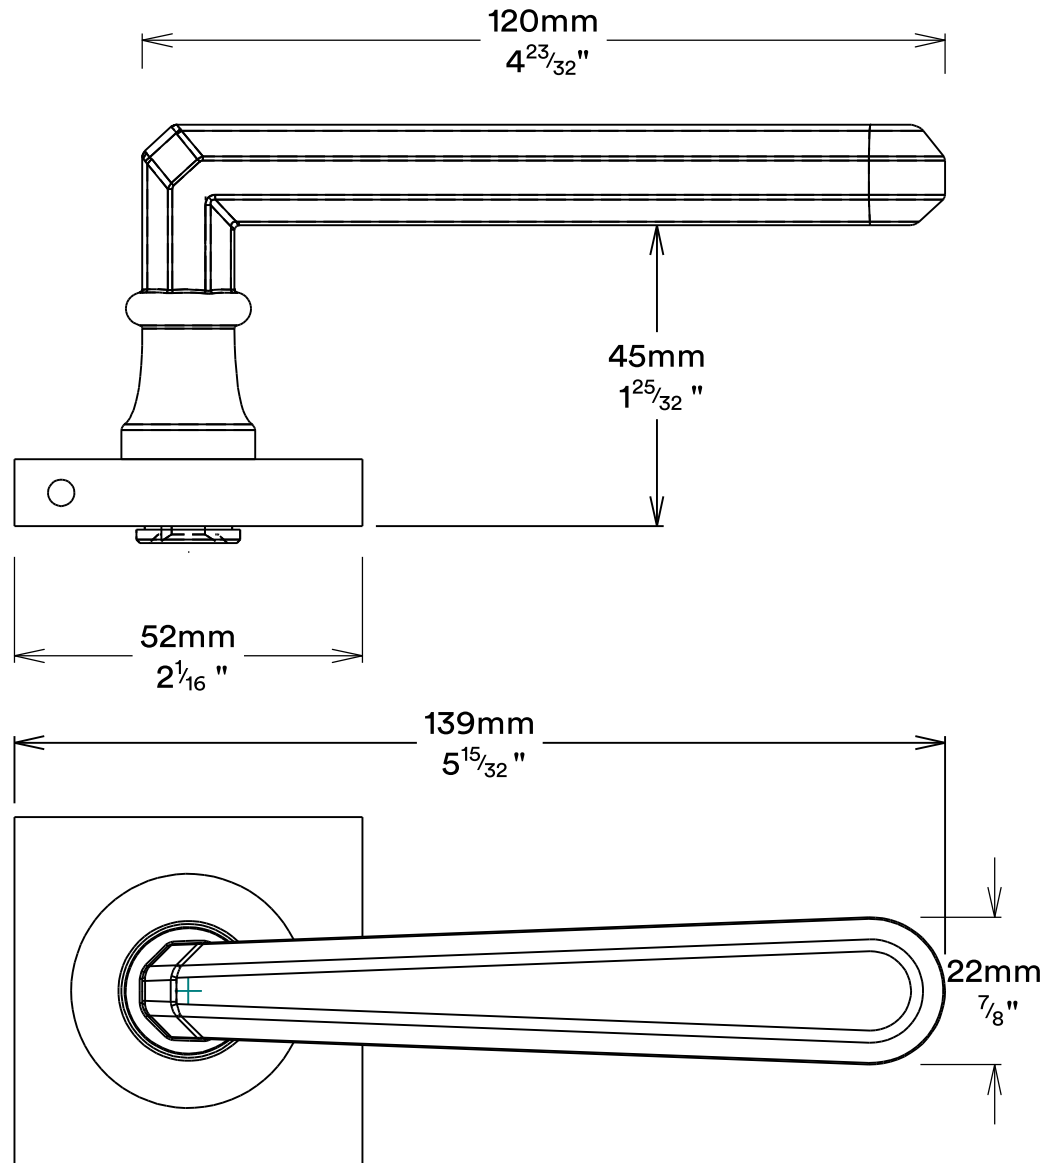

Door Lever Copenhagen Rose Square

iver

Euro Cylinder Key Thumb

iver

Created for life.

Escutcheon Rose Square Concealed Fix

iver

Front