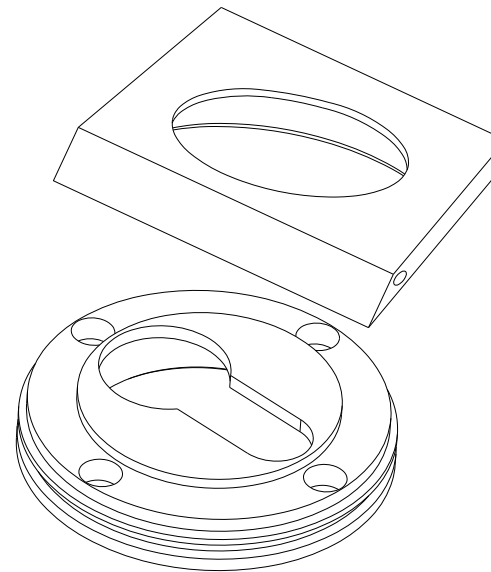

Door Lever Copenhagen Rose Square

iver

Euro Cylinder Key Thumb

iver

Created for life.

Escutcheon Rose Square Concealed Fix

iver

Front

Back

Mortice Lock Euro & Striker

Created for life.