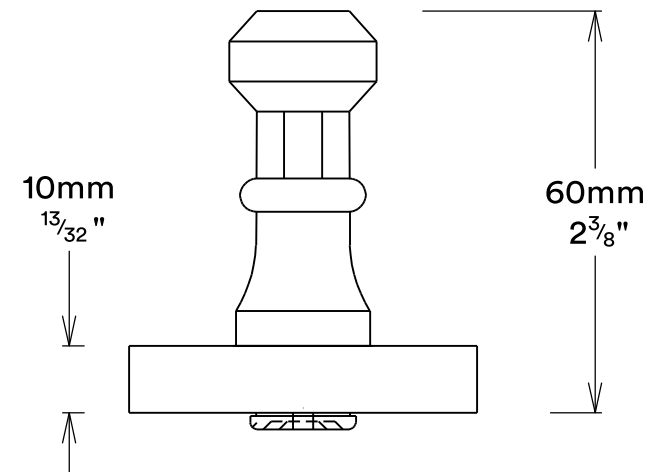

Door Lever Copenhagen Rose Square

iver

Euro Cylinder Key Thumb

iver

Created for life.

Escutcheon Rose Square Concealed Fix

iver

Front