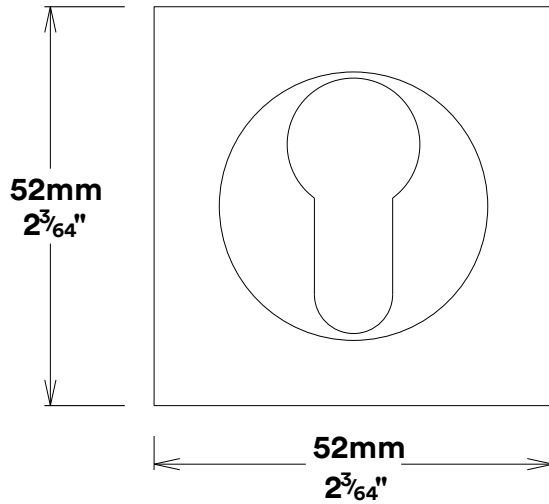

Door Lever Copenhagen Rose Square

iver

Euro Cylinder Key Thumb

iver

Created for life.

Escutcheon Rose Square Concealed Fix

iver

Front