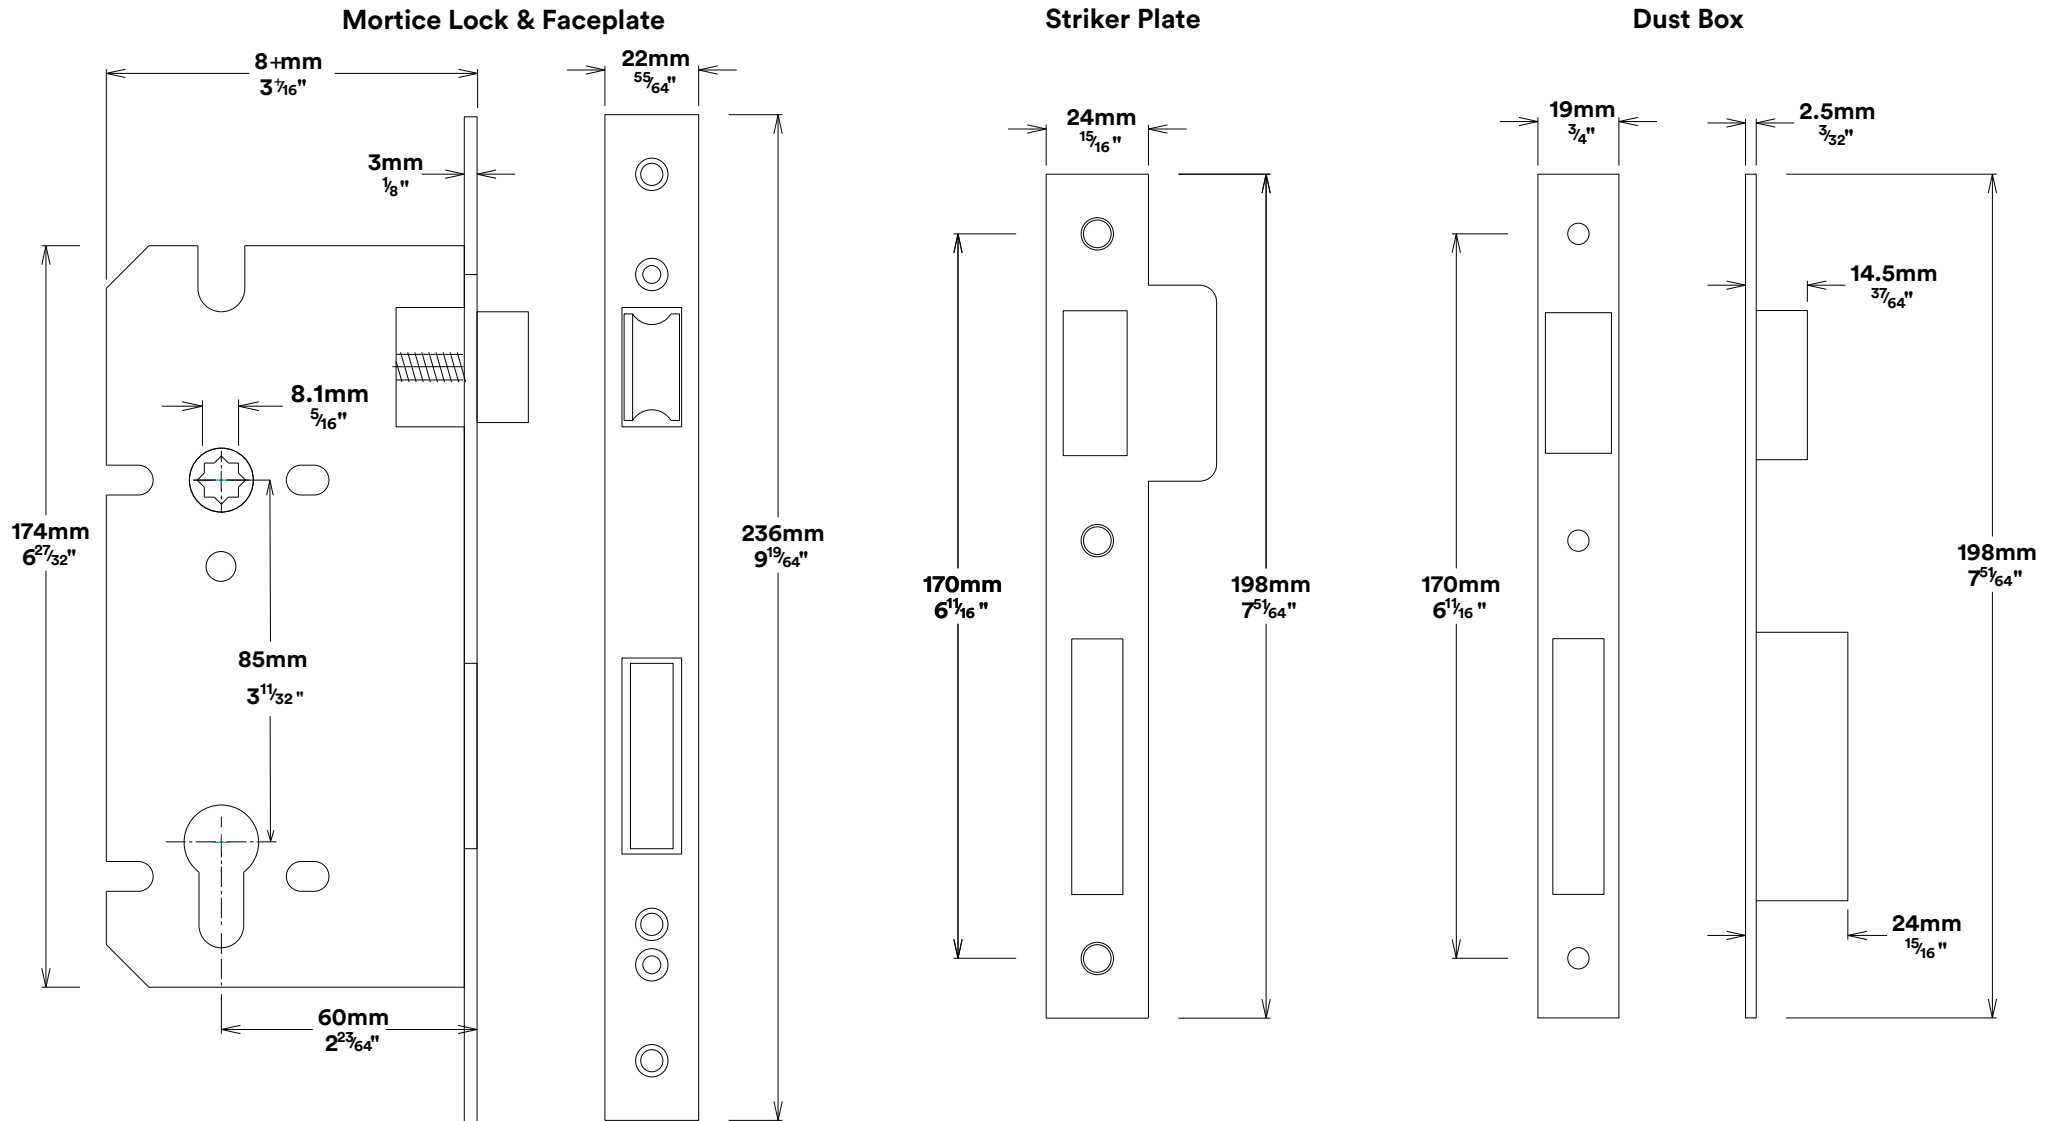

Door Lever Copenhagen Rose Square

iver

Euro Cylinder Key Thumb

iver

Created for life.

Escutcheon Rose Square Concealed Fix

iver

Front

Back

Mortice Lock Euro & Striker

Created for life.