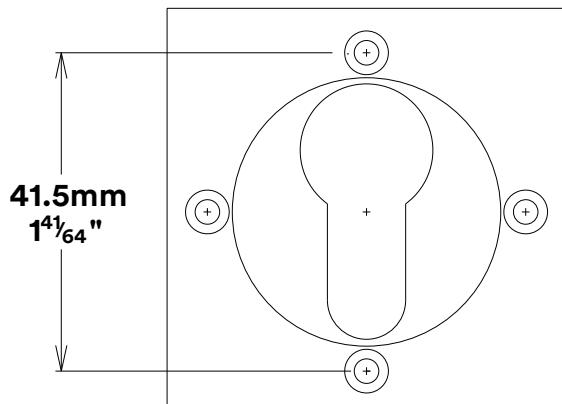

Escutcheon Rose Square Concealed Fix

iver

Back