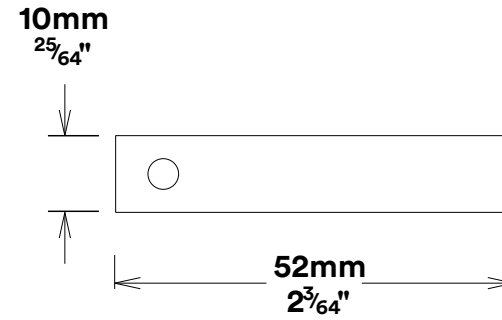

Door Lever Copenhagen Rose Square

iver

Euro Cylinder Key Thumb

iver

Created for life.

Escutcheon Rose Square Concealed Fix

iver

Front