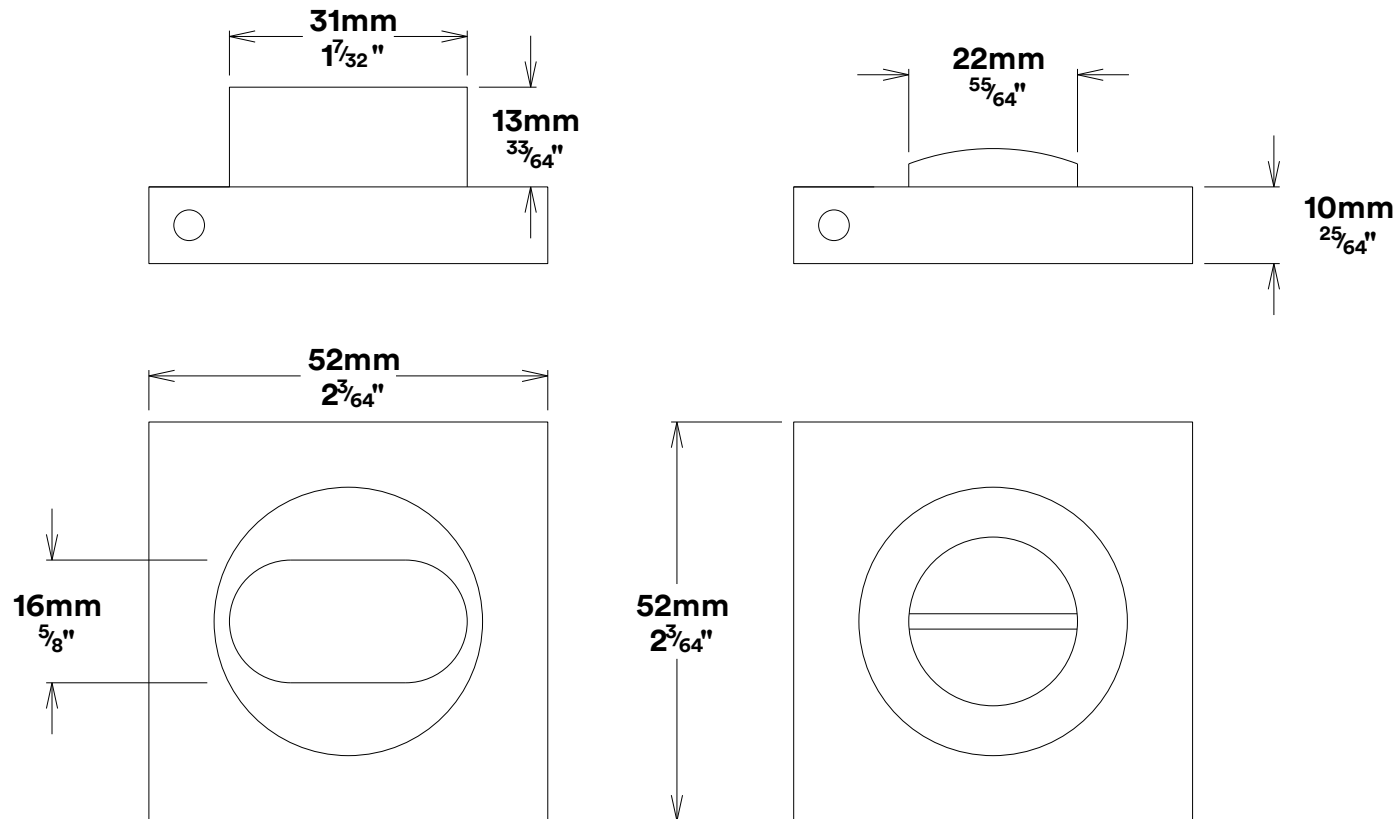

Door Lever Helsinki Rose Square

iver

Privacy Turn Oval Rose Square Concealed Fix

iver

Tube Latch Split Cam & 'T' Striker

Dust Box & Striker

Tube Latch & Faceplate

Privacy Bolt & Striker