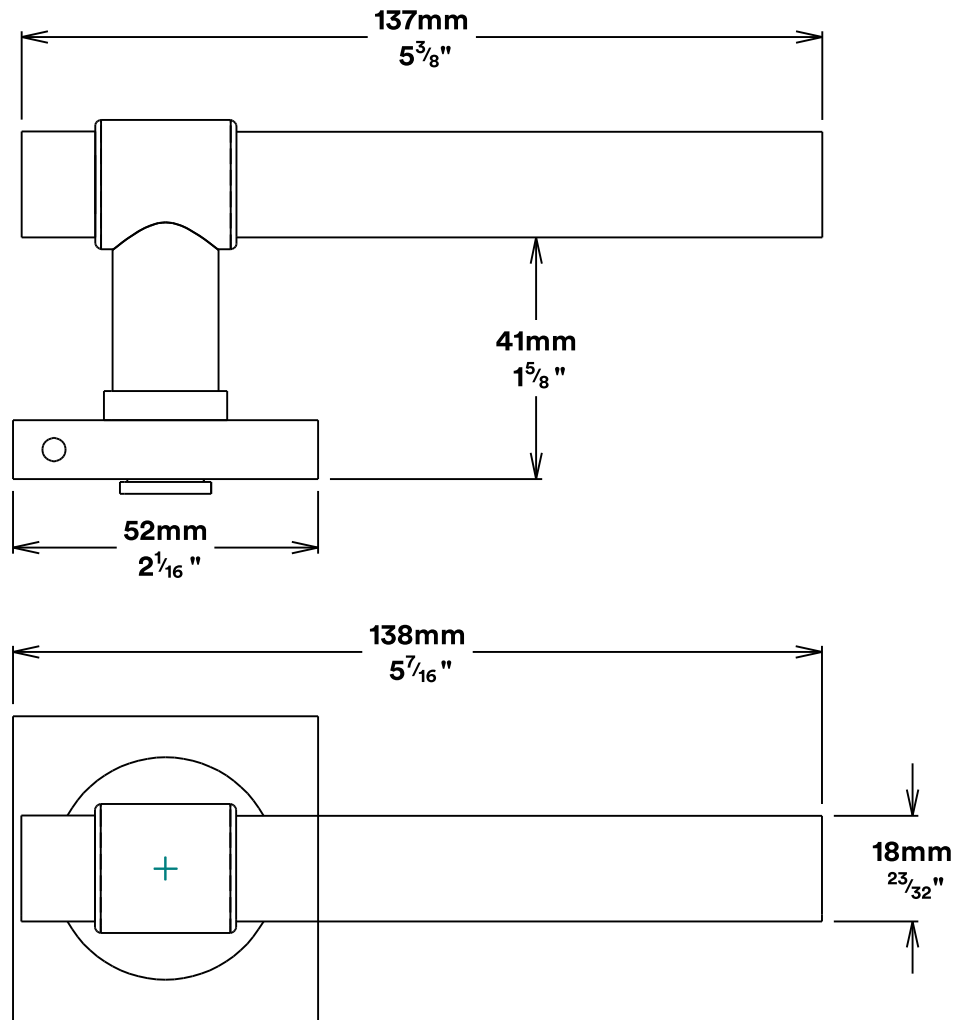

Door Lever Helsinki Rose Square

iver

Privacy Turn Oval Rose Square Concealed Fix

iver

Tube Latch Split Cam & 'T' Striker

Dust Box & Striker

Tube Latch & Faceplate

Privacy Bolt & Striker