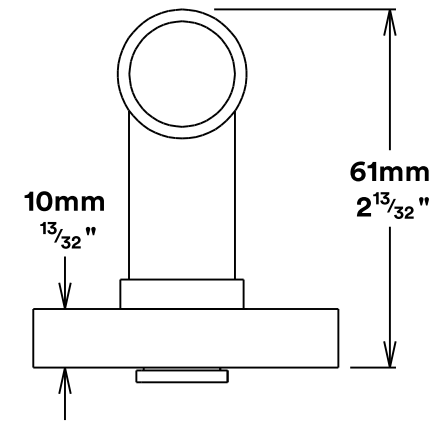

Door Lever Helsinki Rose Square

iver

Privacy Turn Oval Rose Square Concealed Fix

iver

Tube Latch Split Cam & 'T' Striker

Dust Box & Striker

Tube Latch & Faceplate

Privacy Bolt & Striker