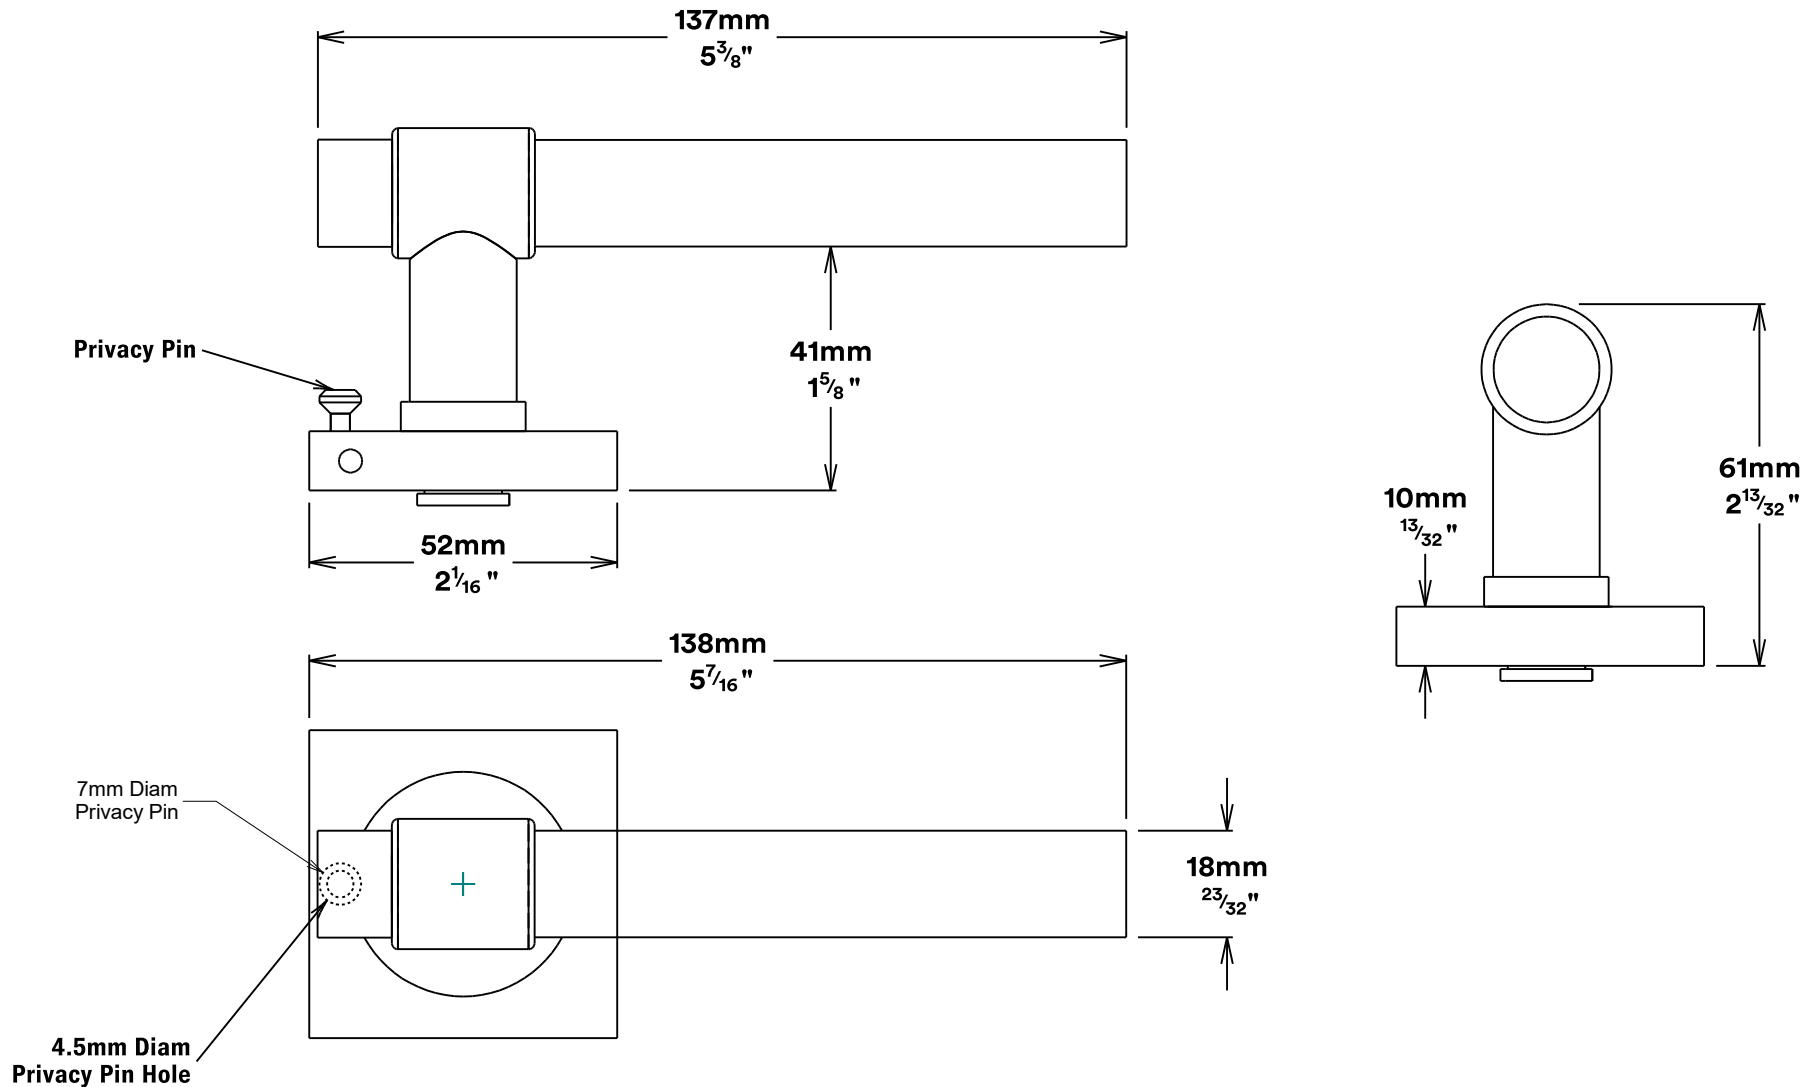

Door Lever Helsinki Rose Square Inbuilt Privacy

Tube Latch Privacy & Striker

Dust Box & Striker

Tube Latch

Faceplate