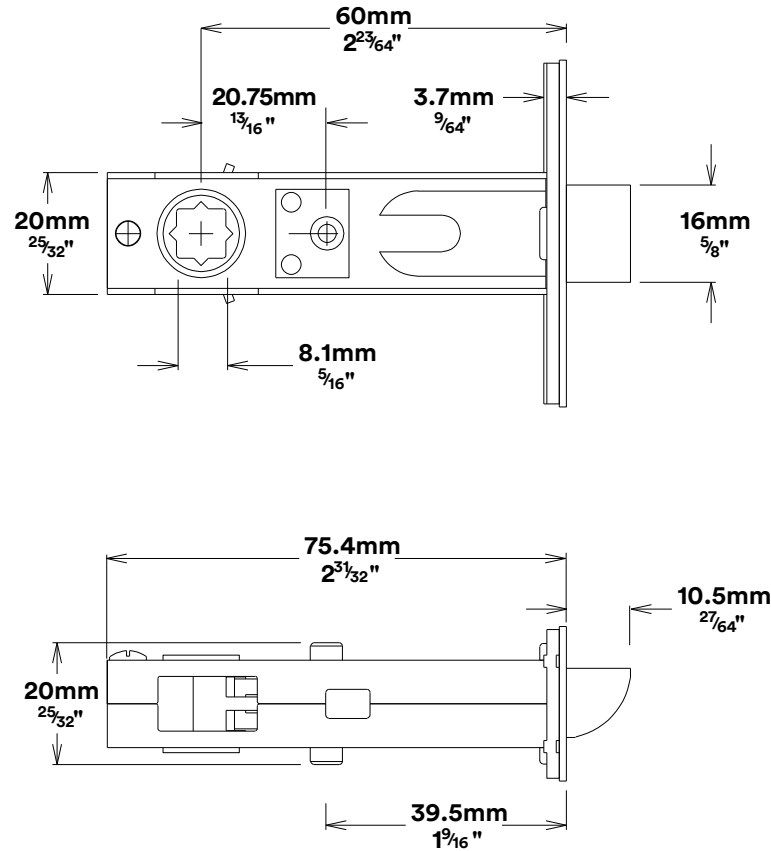

Door Lever Helsinki Rose Square Inbuilt Privacy

Tube Latch Privacy & Striker

Dust Box & Striker

Tube Latch

Faceplate