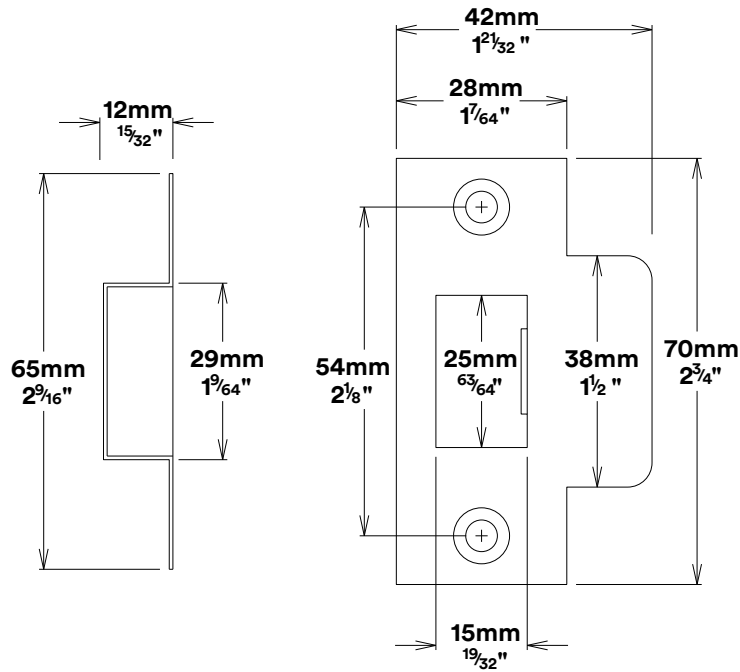

Door Lever Helsinki Rose Square Inbuilt Privacy

Tube Latch Privacy & Striker

Dust Box & Striker

Tube Latch

Faceplate