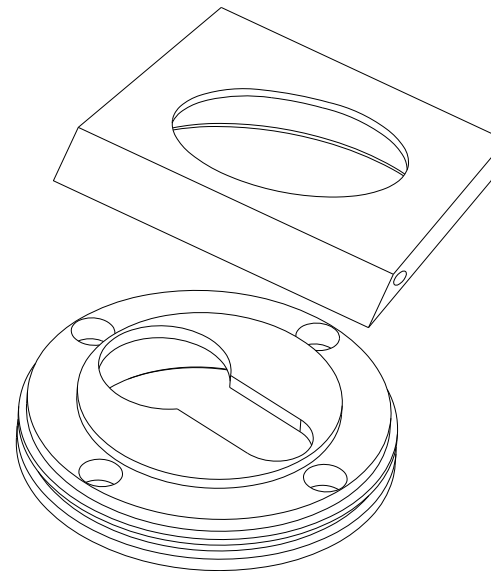

Escutcheon Rose Square Concealed Fix

iver

Back

Created for life.