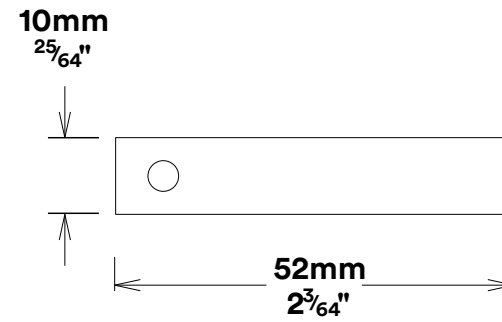

Door Lever Helsinki Rose Square

iver

Euro Cylinder Key Thumb

iver

Created for life.

Escutcheon Rose Square Concealed Fix

iver

Front