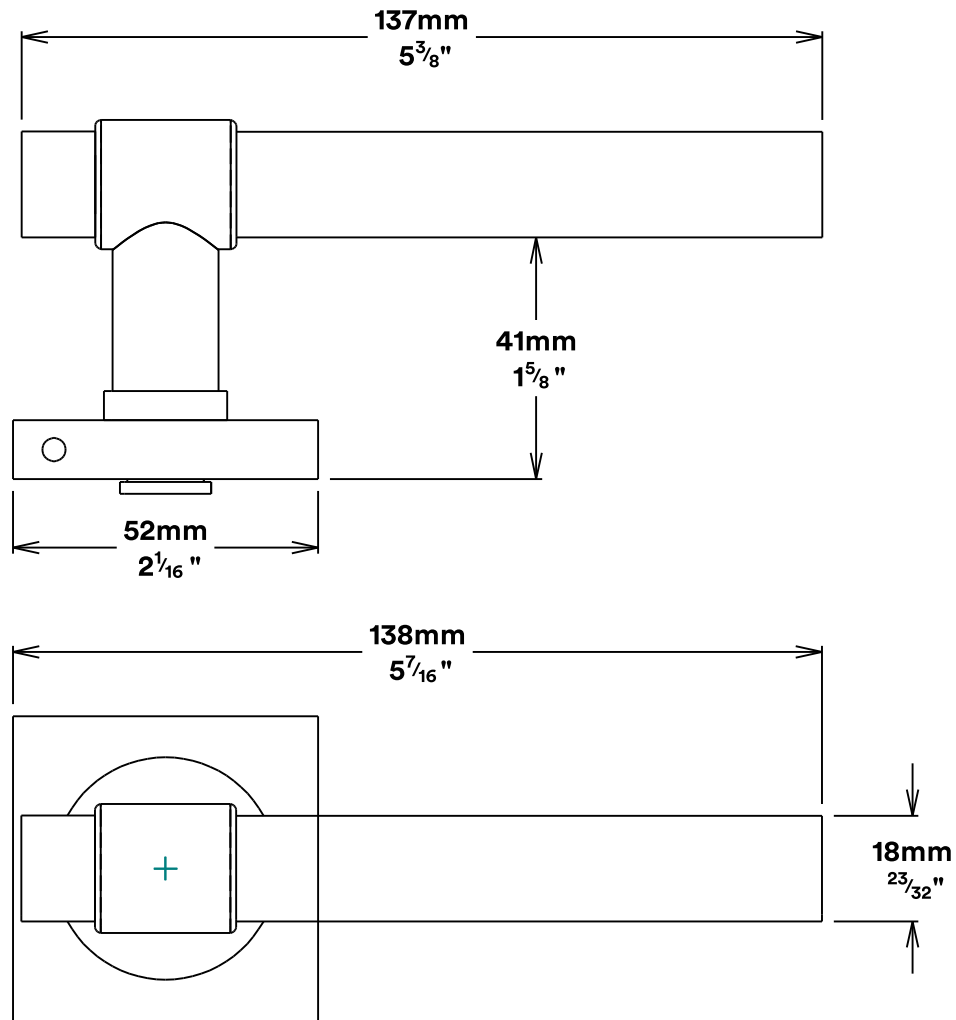

Door Lever Helsinki Rose Square

iver

Euro Cylinder Key Thumb

iver

Created for life.

Escutcheon Rose Square Concealed Fix

iver

Front