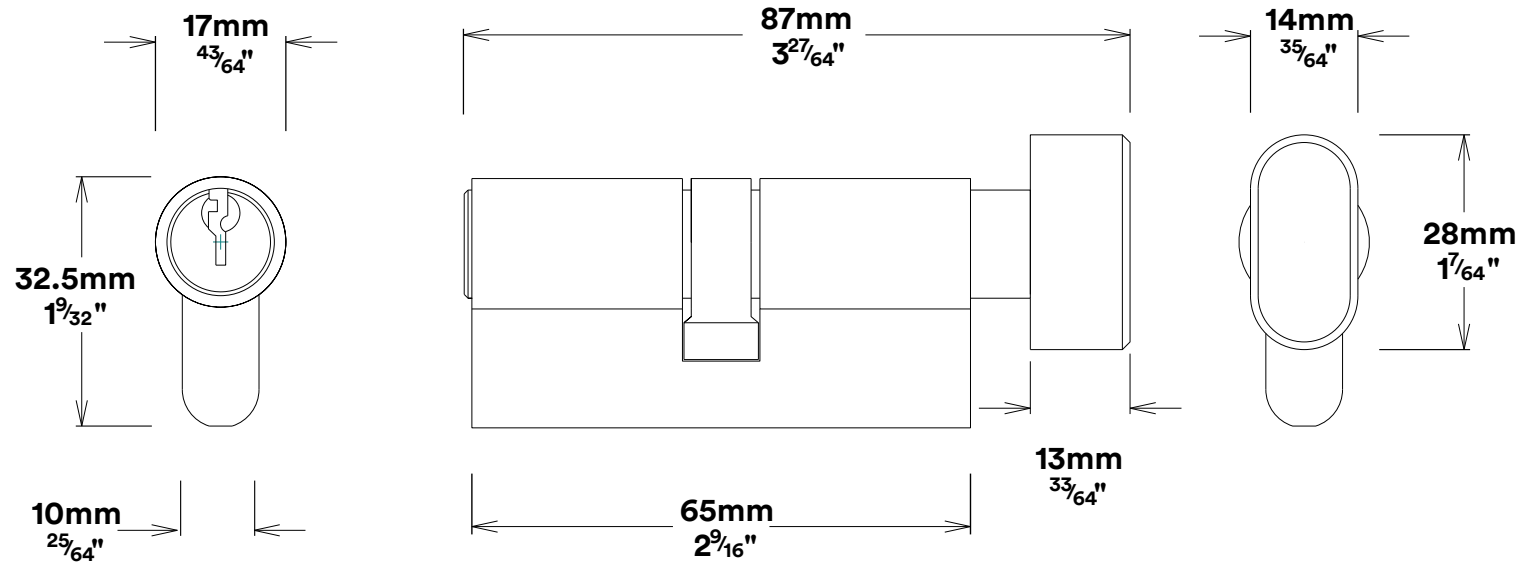

Door Lever Helsinki Rose Square

iver

Euro Cylinder Key Thumb

iver

Created for life.

Escutcheon Rose Square Concealed Fix

iver

Front