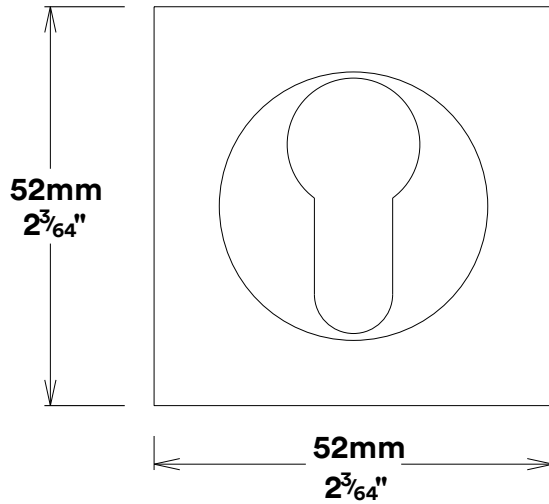

Door Lever Helsinki Rose Square

iver

Euro Cylinder Key Thumb

iver

Created for life.

Escutcheon Rose Square Concealed Fix

iver

Front