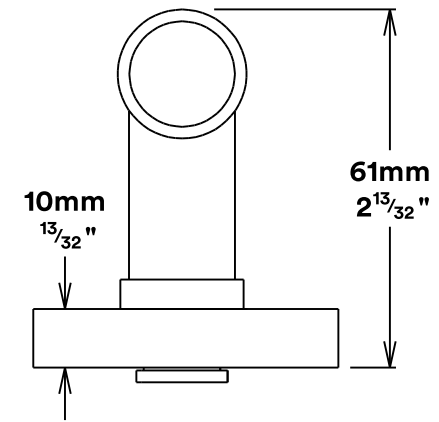

Door Lever Helsinki Rose Square

iver

Euro Cylinder Key Thumb

iver

Created for life.

Escutcheon Rose Square Concealed Fix

iver

Front